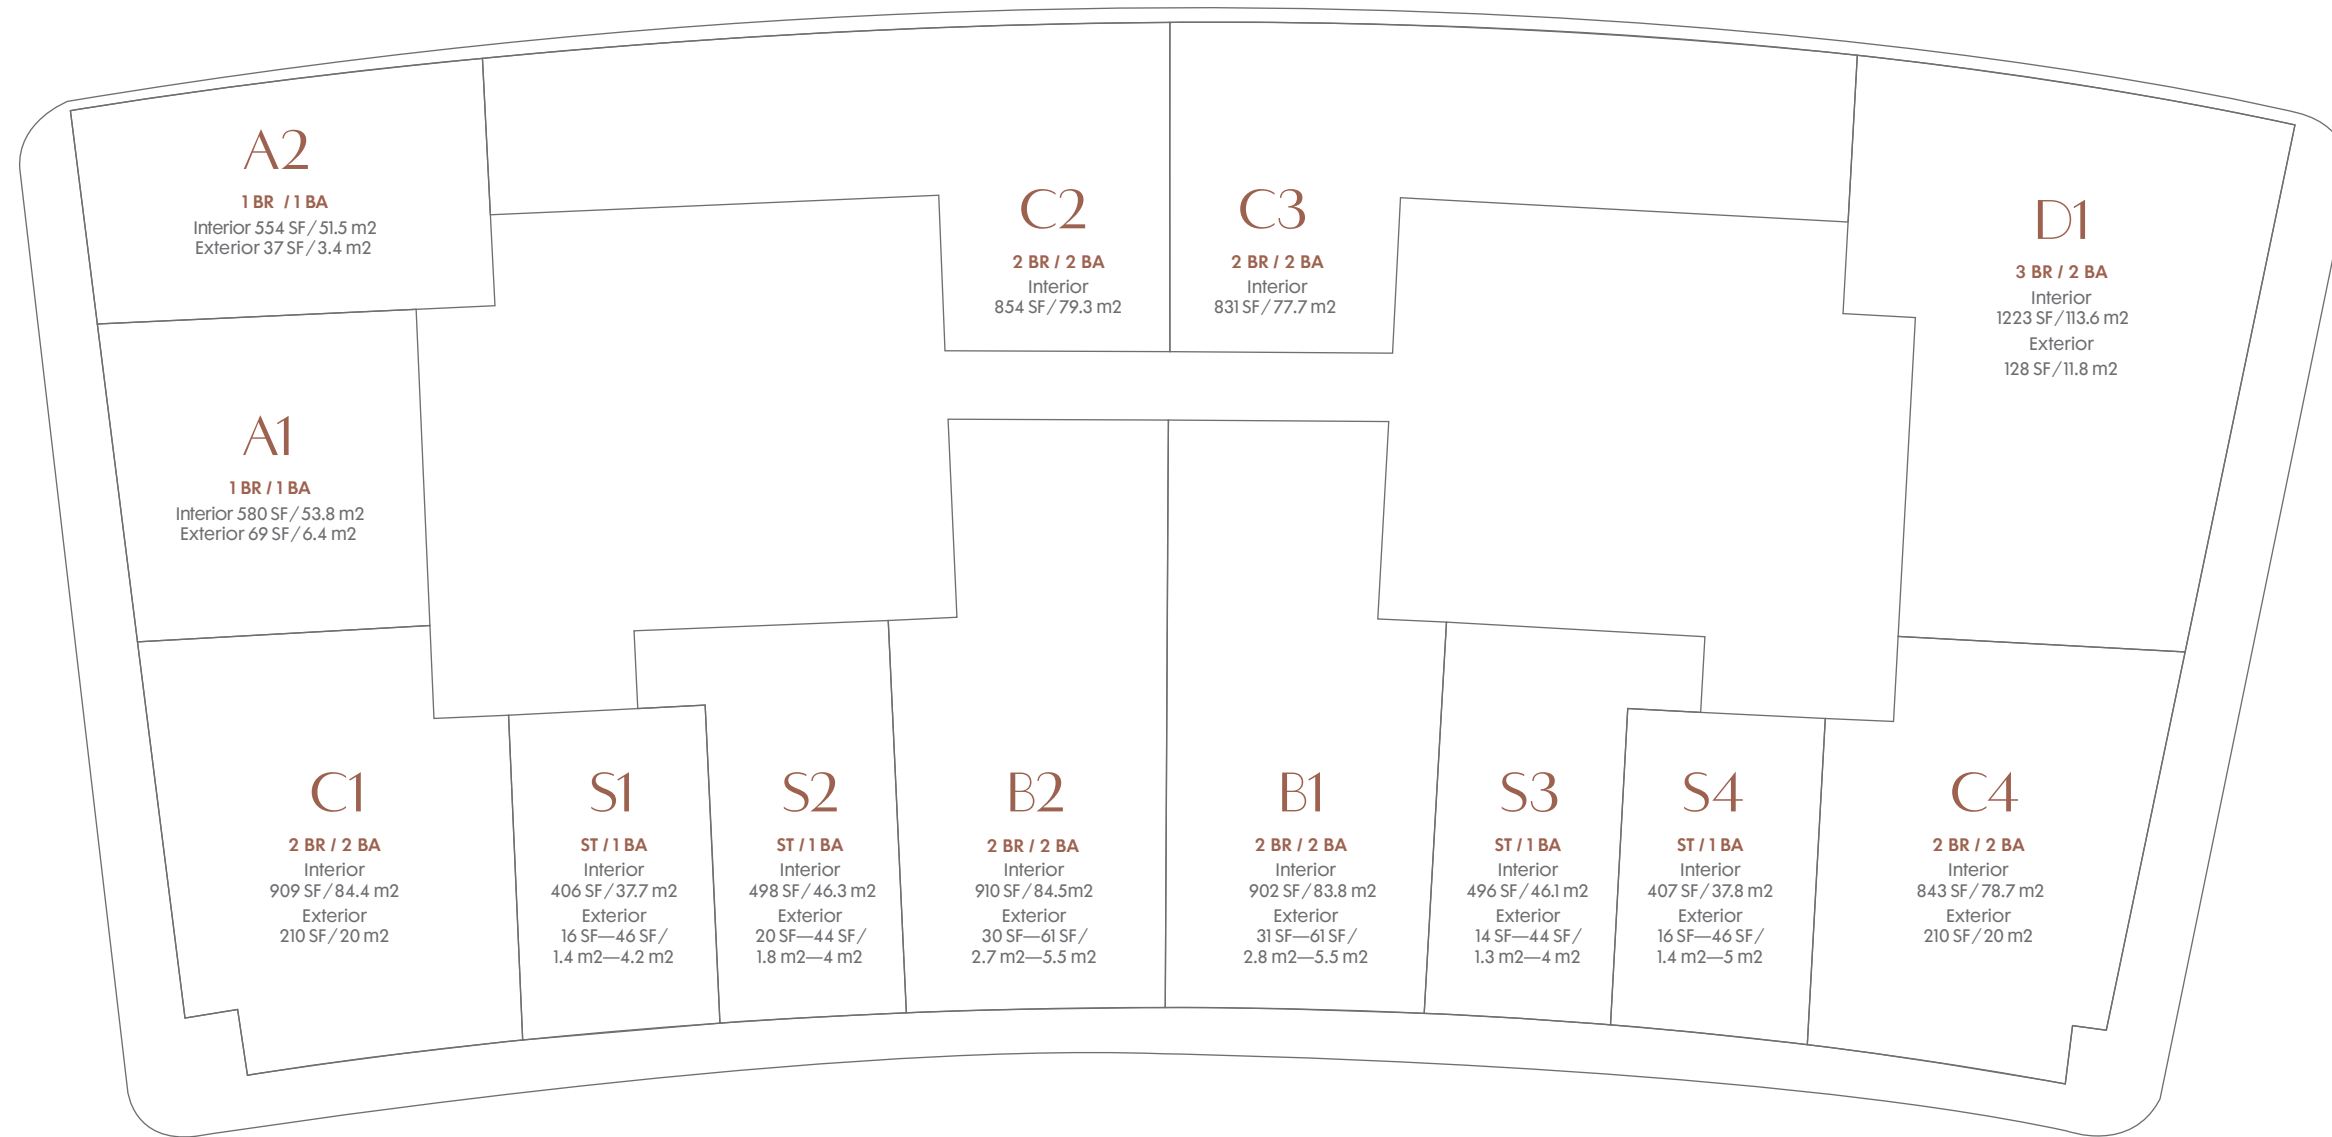

KEY PLAN LEVELS 11-34

KEY PLAN LEVELS 35-56

RESIDENCE A1 LEVELS 11-56

1 Bedroom / 1 Bathroom

Interior Space
572 SF
53.1 m²

Exterior Space*
69 SF
6.4 m²

Total Area
641 SF
59.5 m²

*Balconies design and area vary from floor to floor