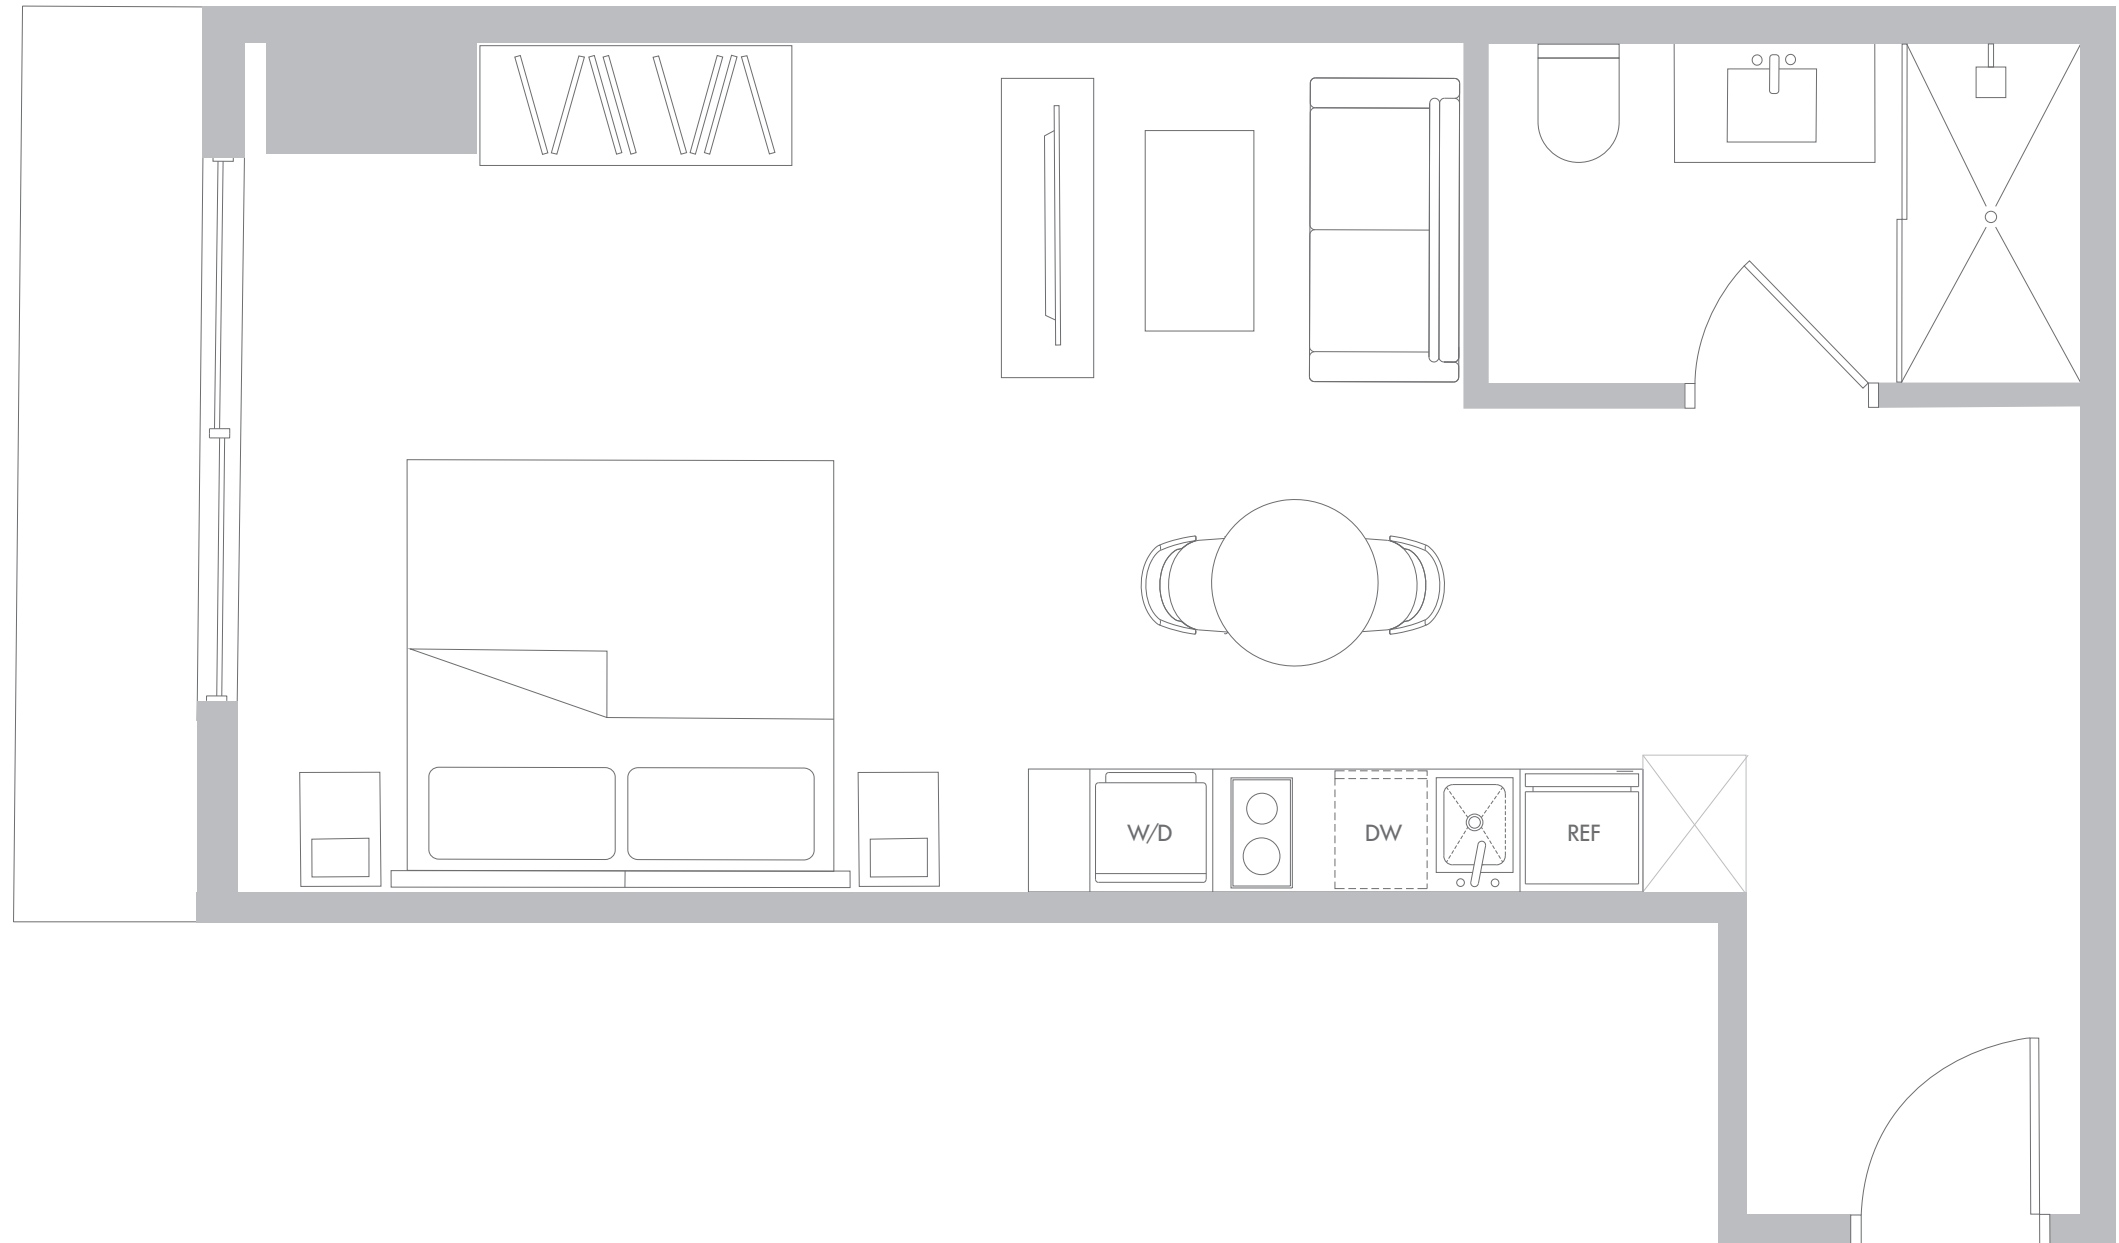

Studio / 1 Bathroom

Interior Space

496 SF
46 m²

Exterior Space*

43 SF
3.9 m²

Total Area

539 SF
50.1 m²

*Balconies design and area vary
from floor to floor