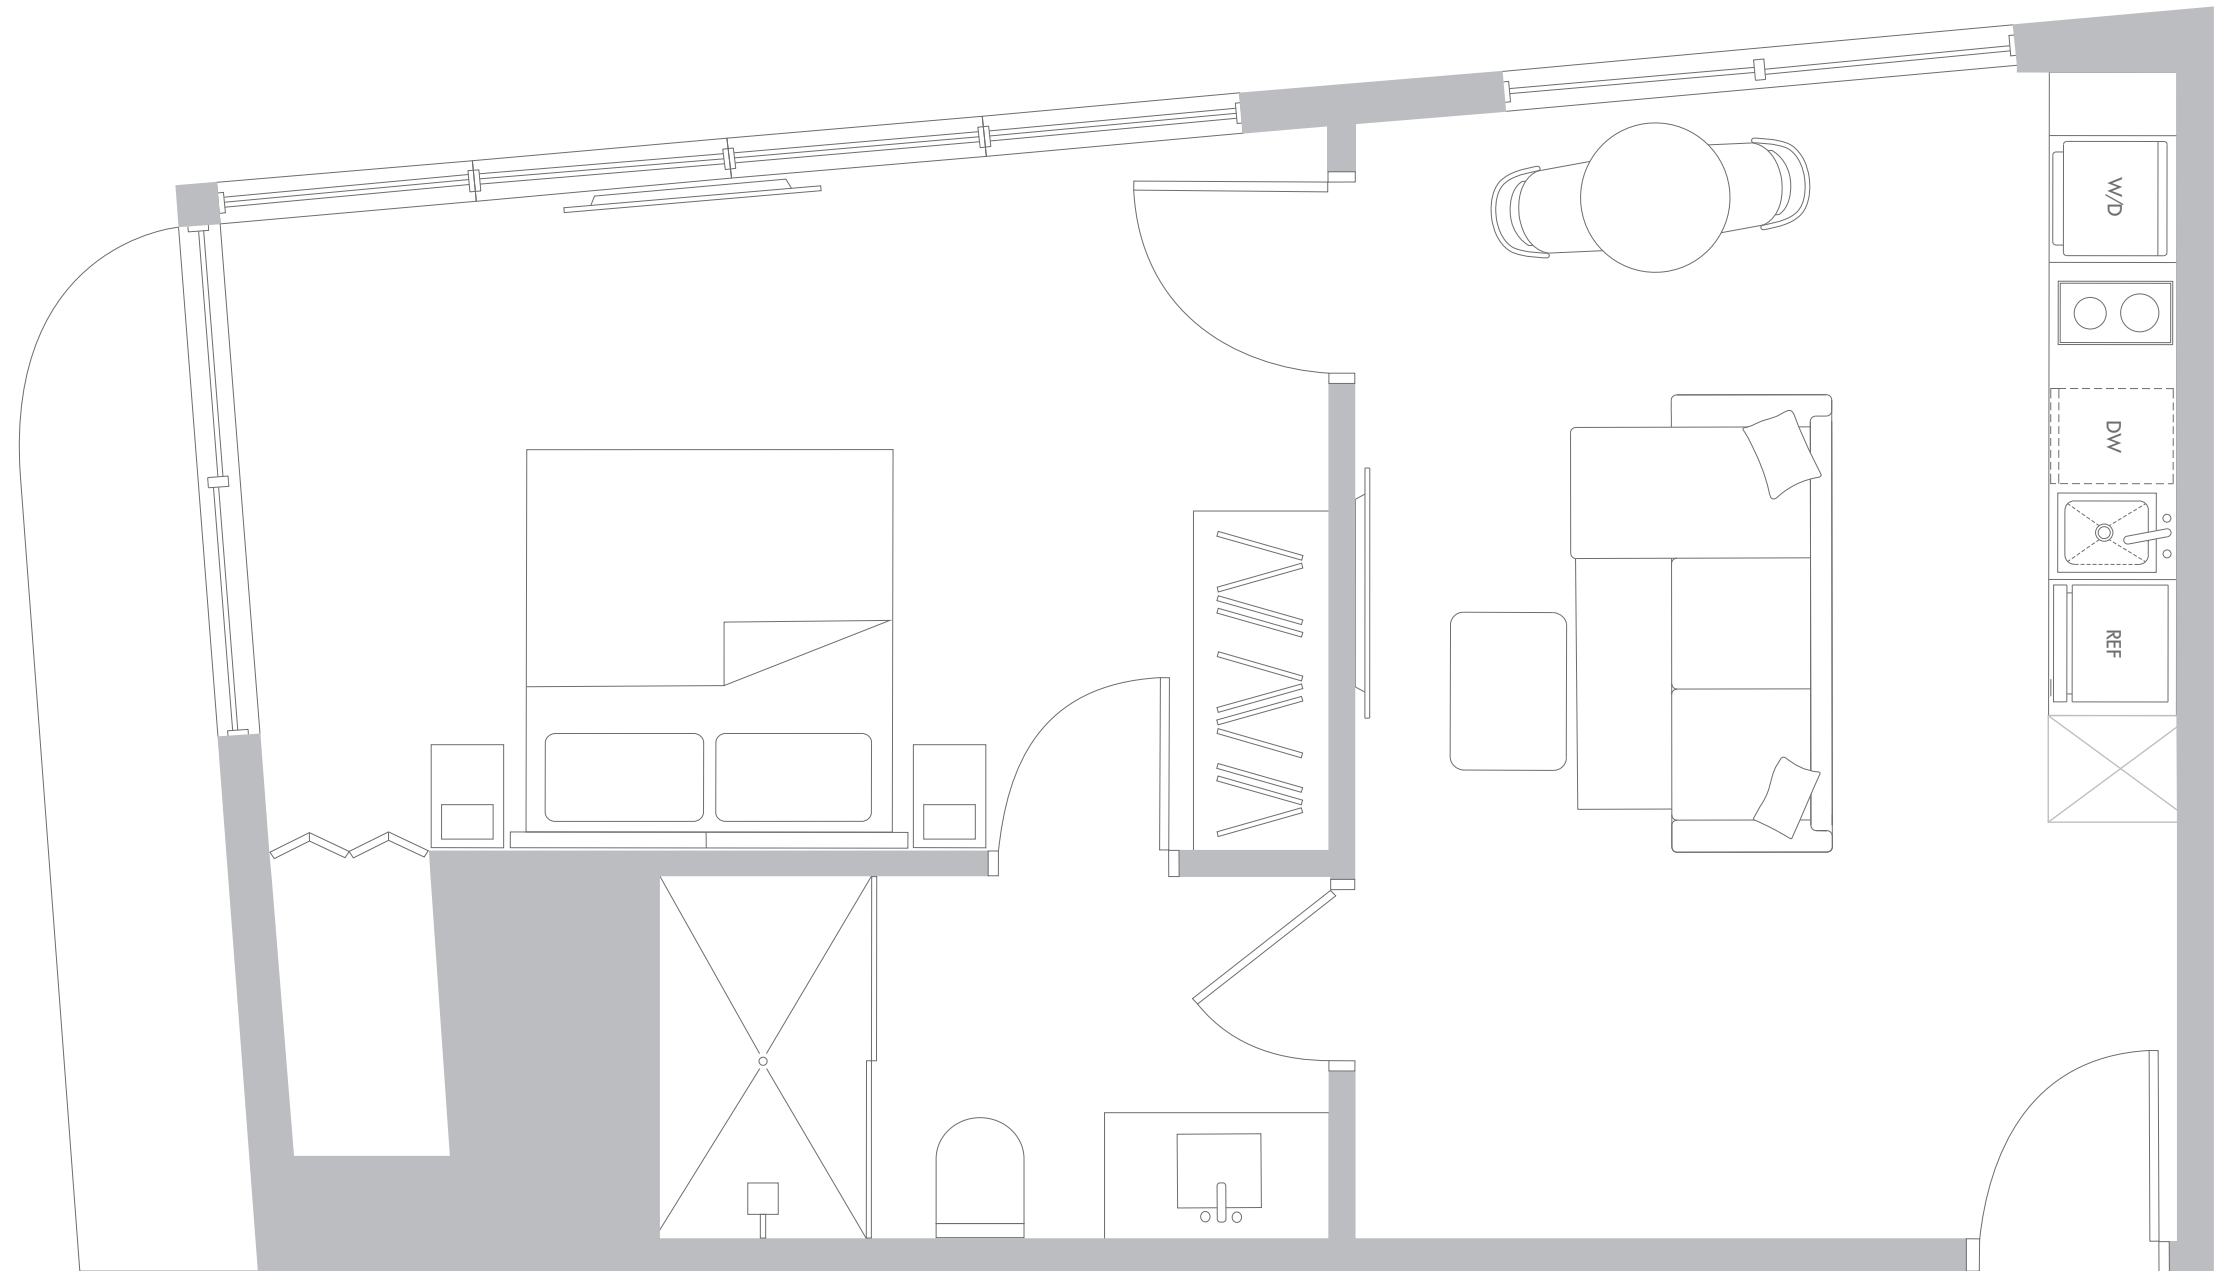

RESIDENCE A2

LEVELS 34-55

1 Bedroom / 1 Bathrooms

Interior Space
554 SF
51.4 m²

Exterior Space*
37 SF
3.4 m²

Total Area
591 SF
54.9 m²

*Balconies design and area vary
from floor to floor

RESIDENCE A3 LEVELS 11-34