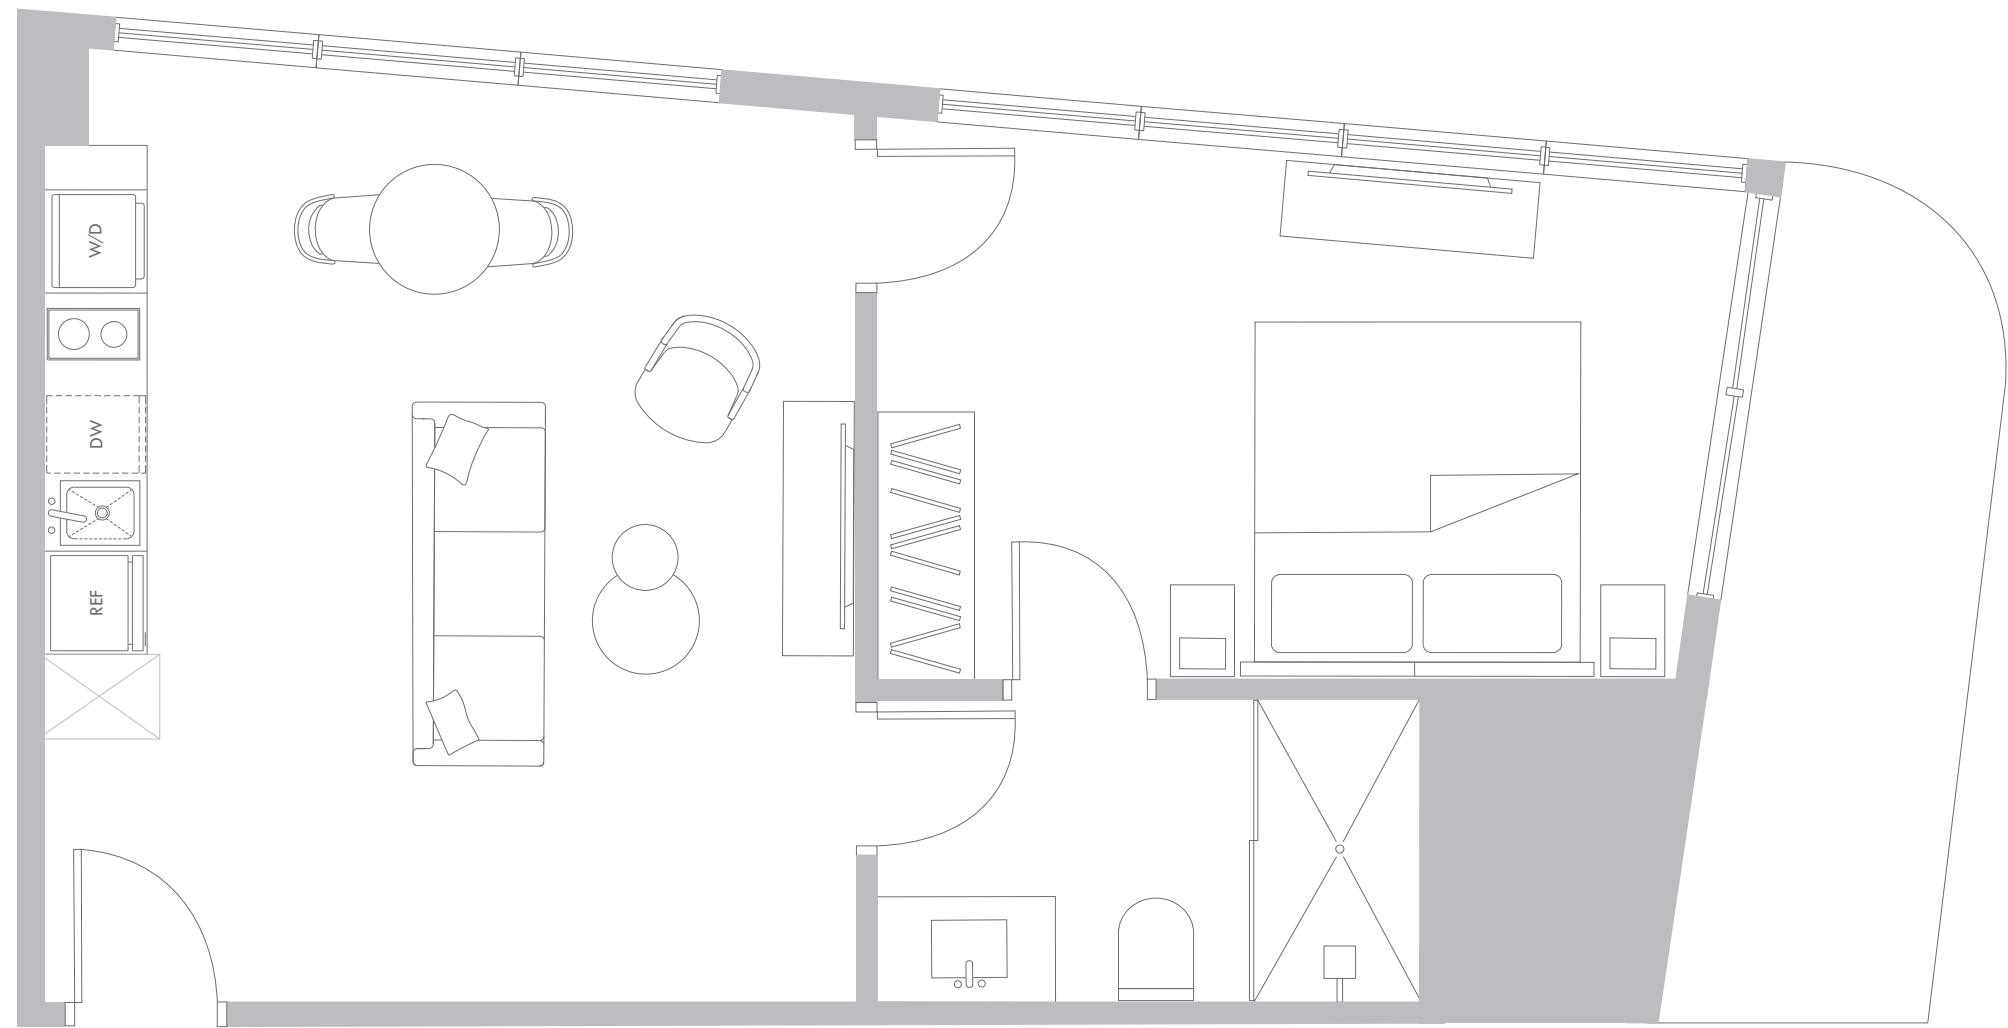

1 Bedroom / 1 Bathroom

Interior Space

614 SF
57 m²

Exterior Space*

76 SF
7 m²

Total Area

690 SF
64 m²

*Balconies design and area vary from floor to floor