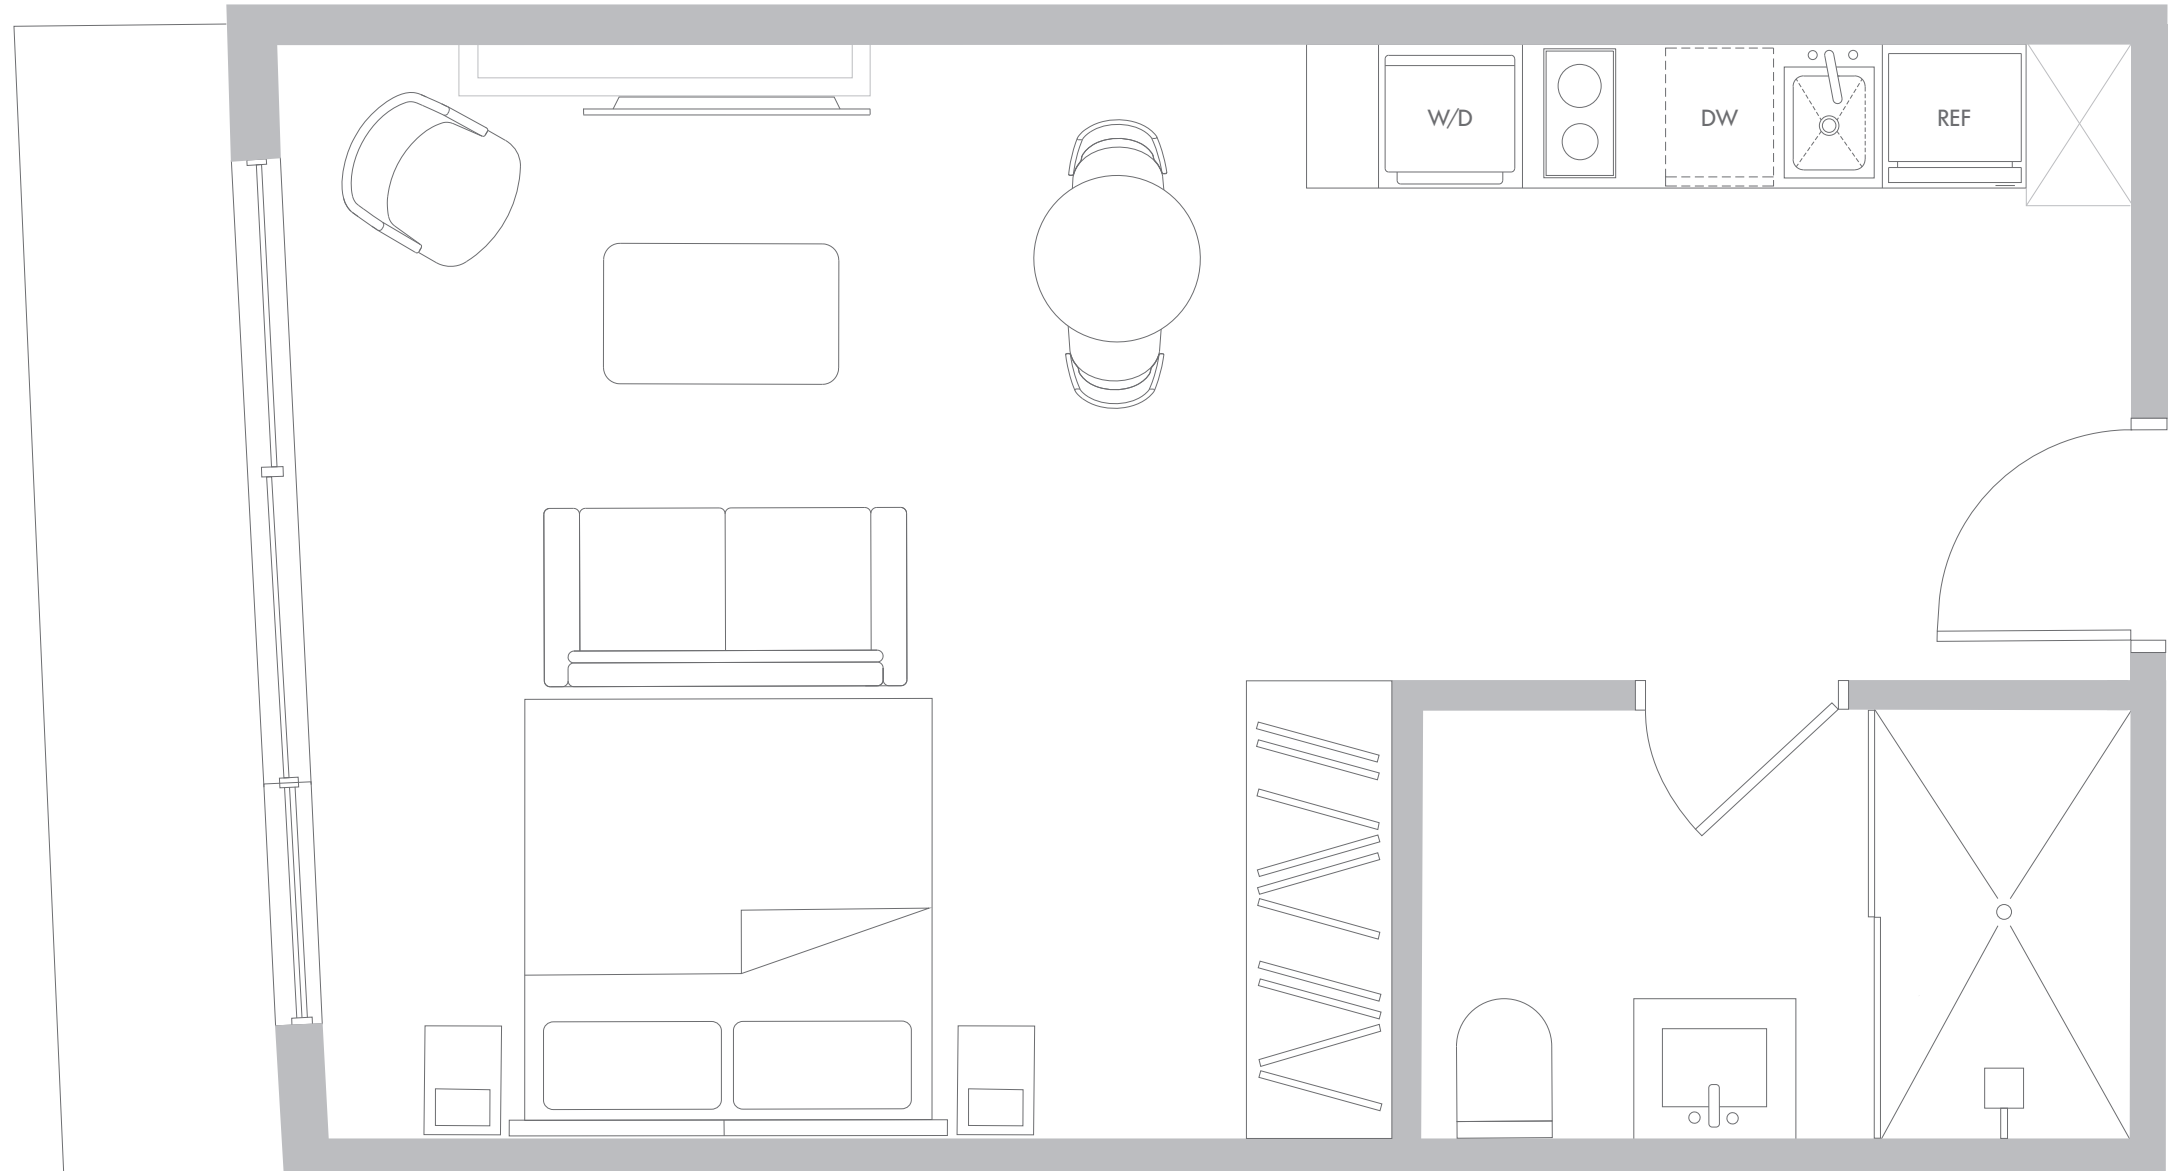

RESIDENCE S1 LEVEL 54

Studio/1 Bathroom

Interior Space

406 SF
37.7 m²

Exterior Space*

30 SF
2.7 m²

Total Area

436 SF
40.4 m²

*Balconies design and area vary from floor to floor