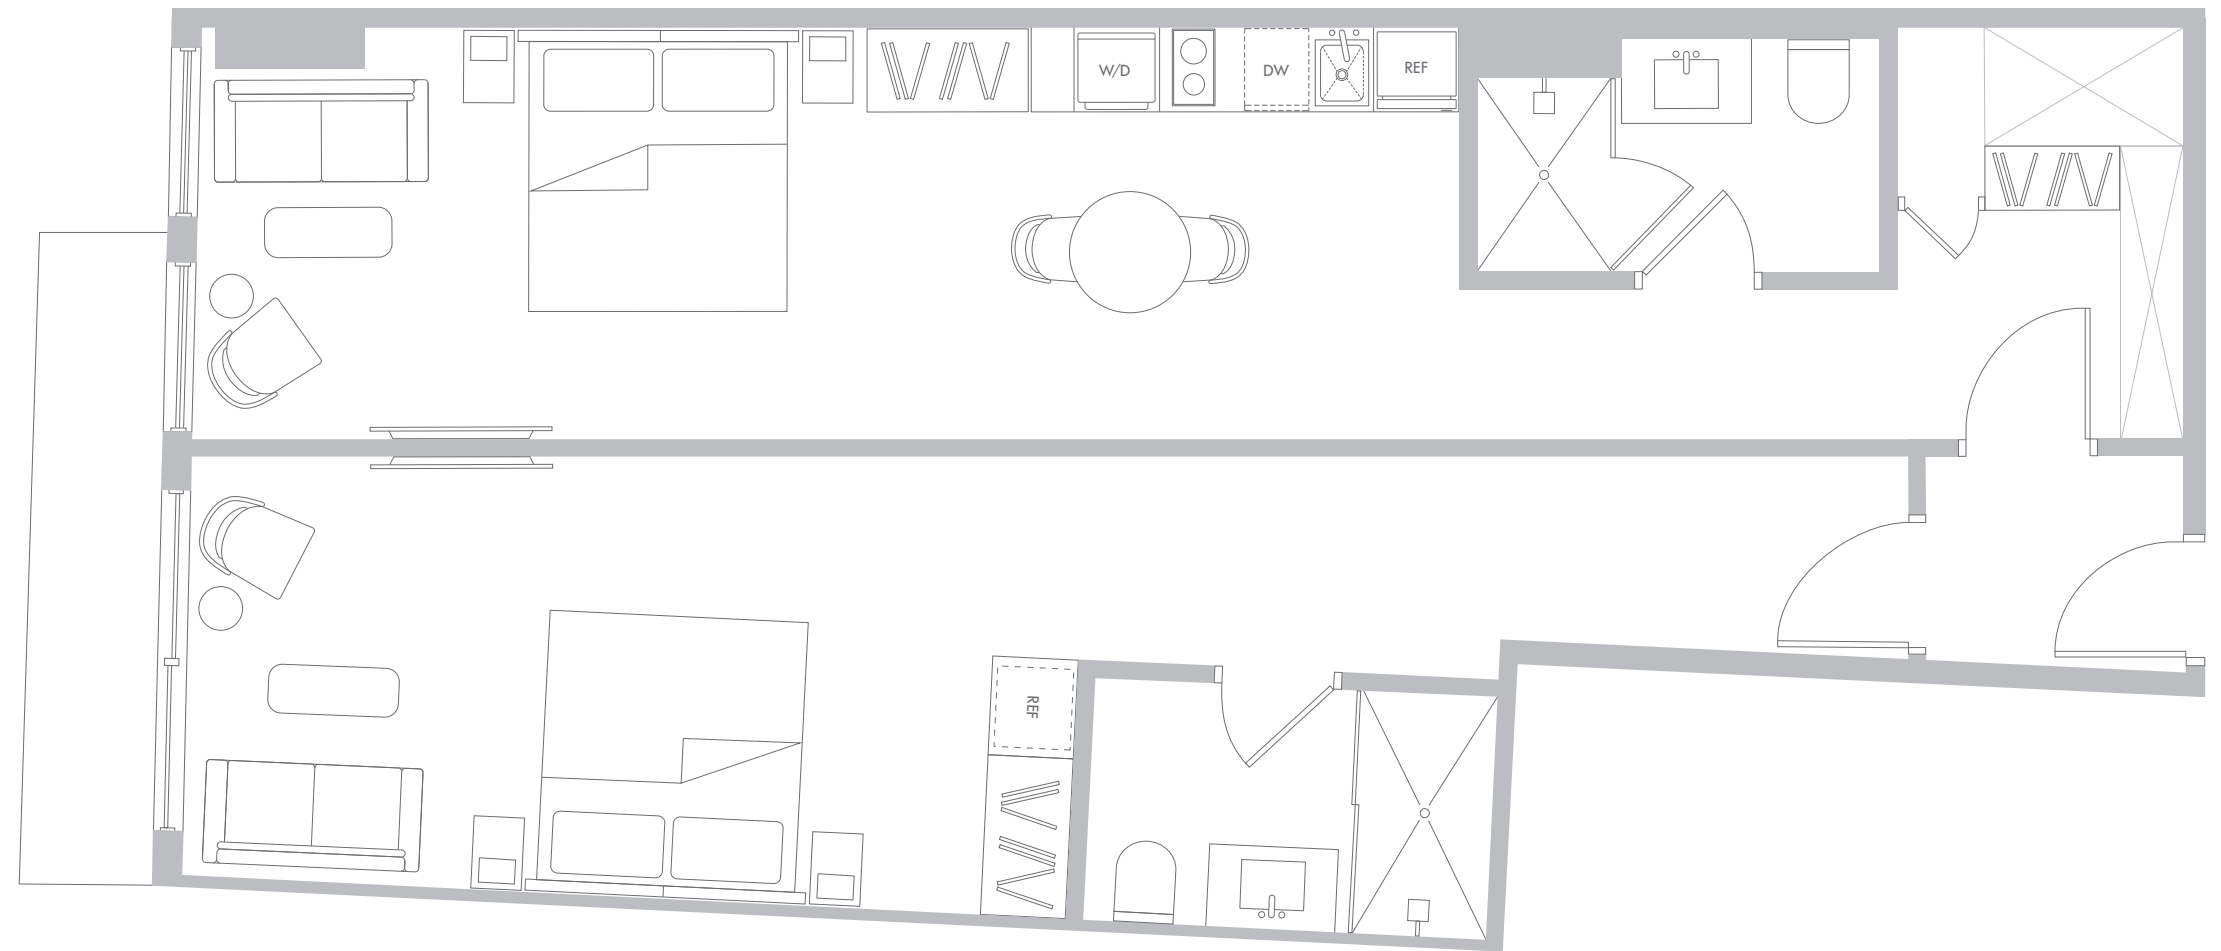

RESIDENCE B1 LEVELS 51-52

2 Bedrooms / 2 Bathrooms

Interior Space

902 SF
83.8 m2

Exterior Space*

30 SF
2.7 m2

Total Area

932 SF
86.6 m2

*Balconies design and area vary from floor to floor