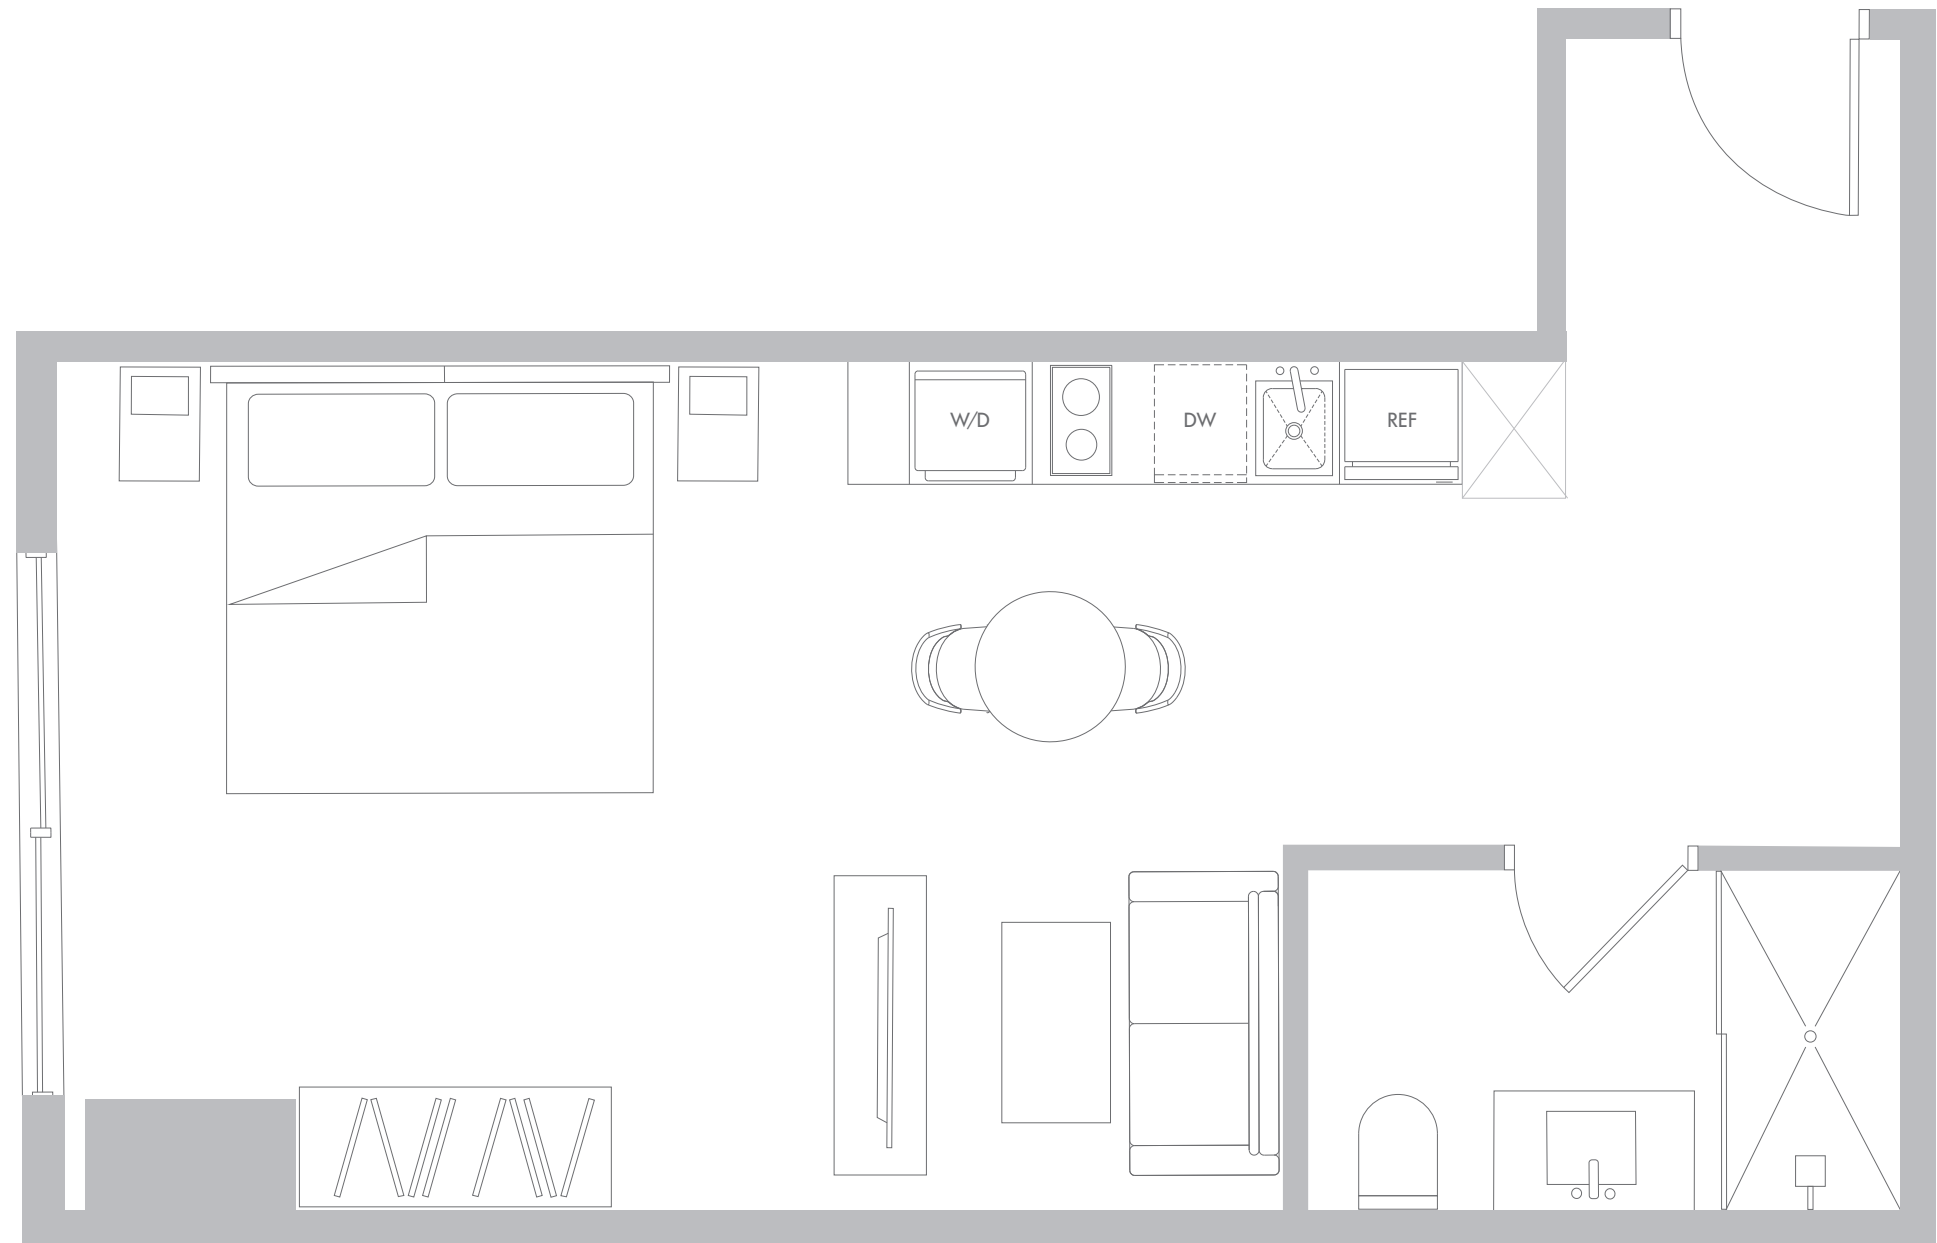

Total Area

541 SF
50.3 m²

*Balconies design and area vary from floor to floor

RESIDENCE S2 LEVELS 53-54

Studio / 1 Bathroom

Interior Space

498 SF
46.3 m²

RESIDENCE S2 LEVELS 55-56