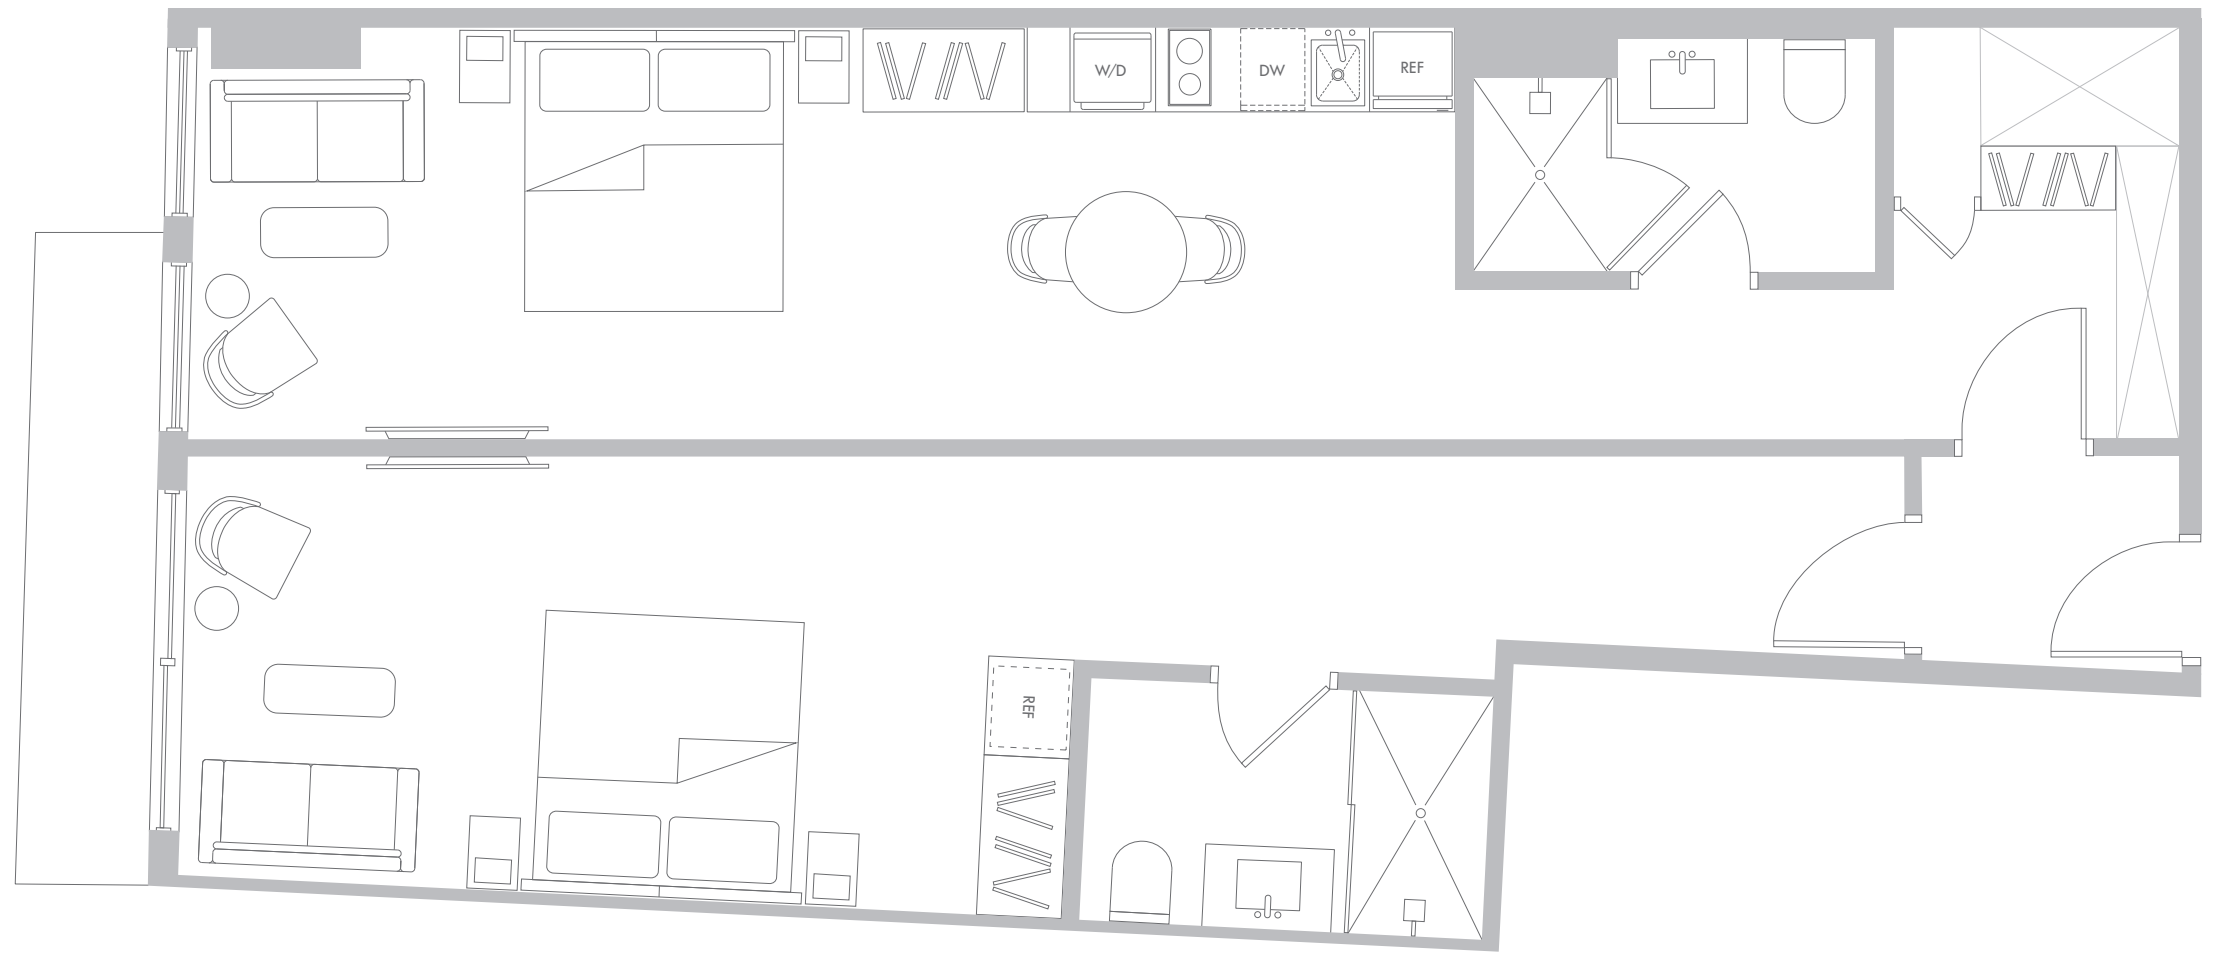

902 SF
83.8 m2

Exterior Space*

61 SF
5.6 m2

Total Area

963 SF
89.5 m2

*Balconies design and area vary from floor to floor

RESIDENCE B2 LEVELS 11-14

2 Bedrooms / 2 Bathrooms