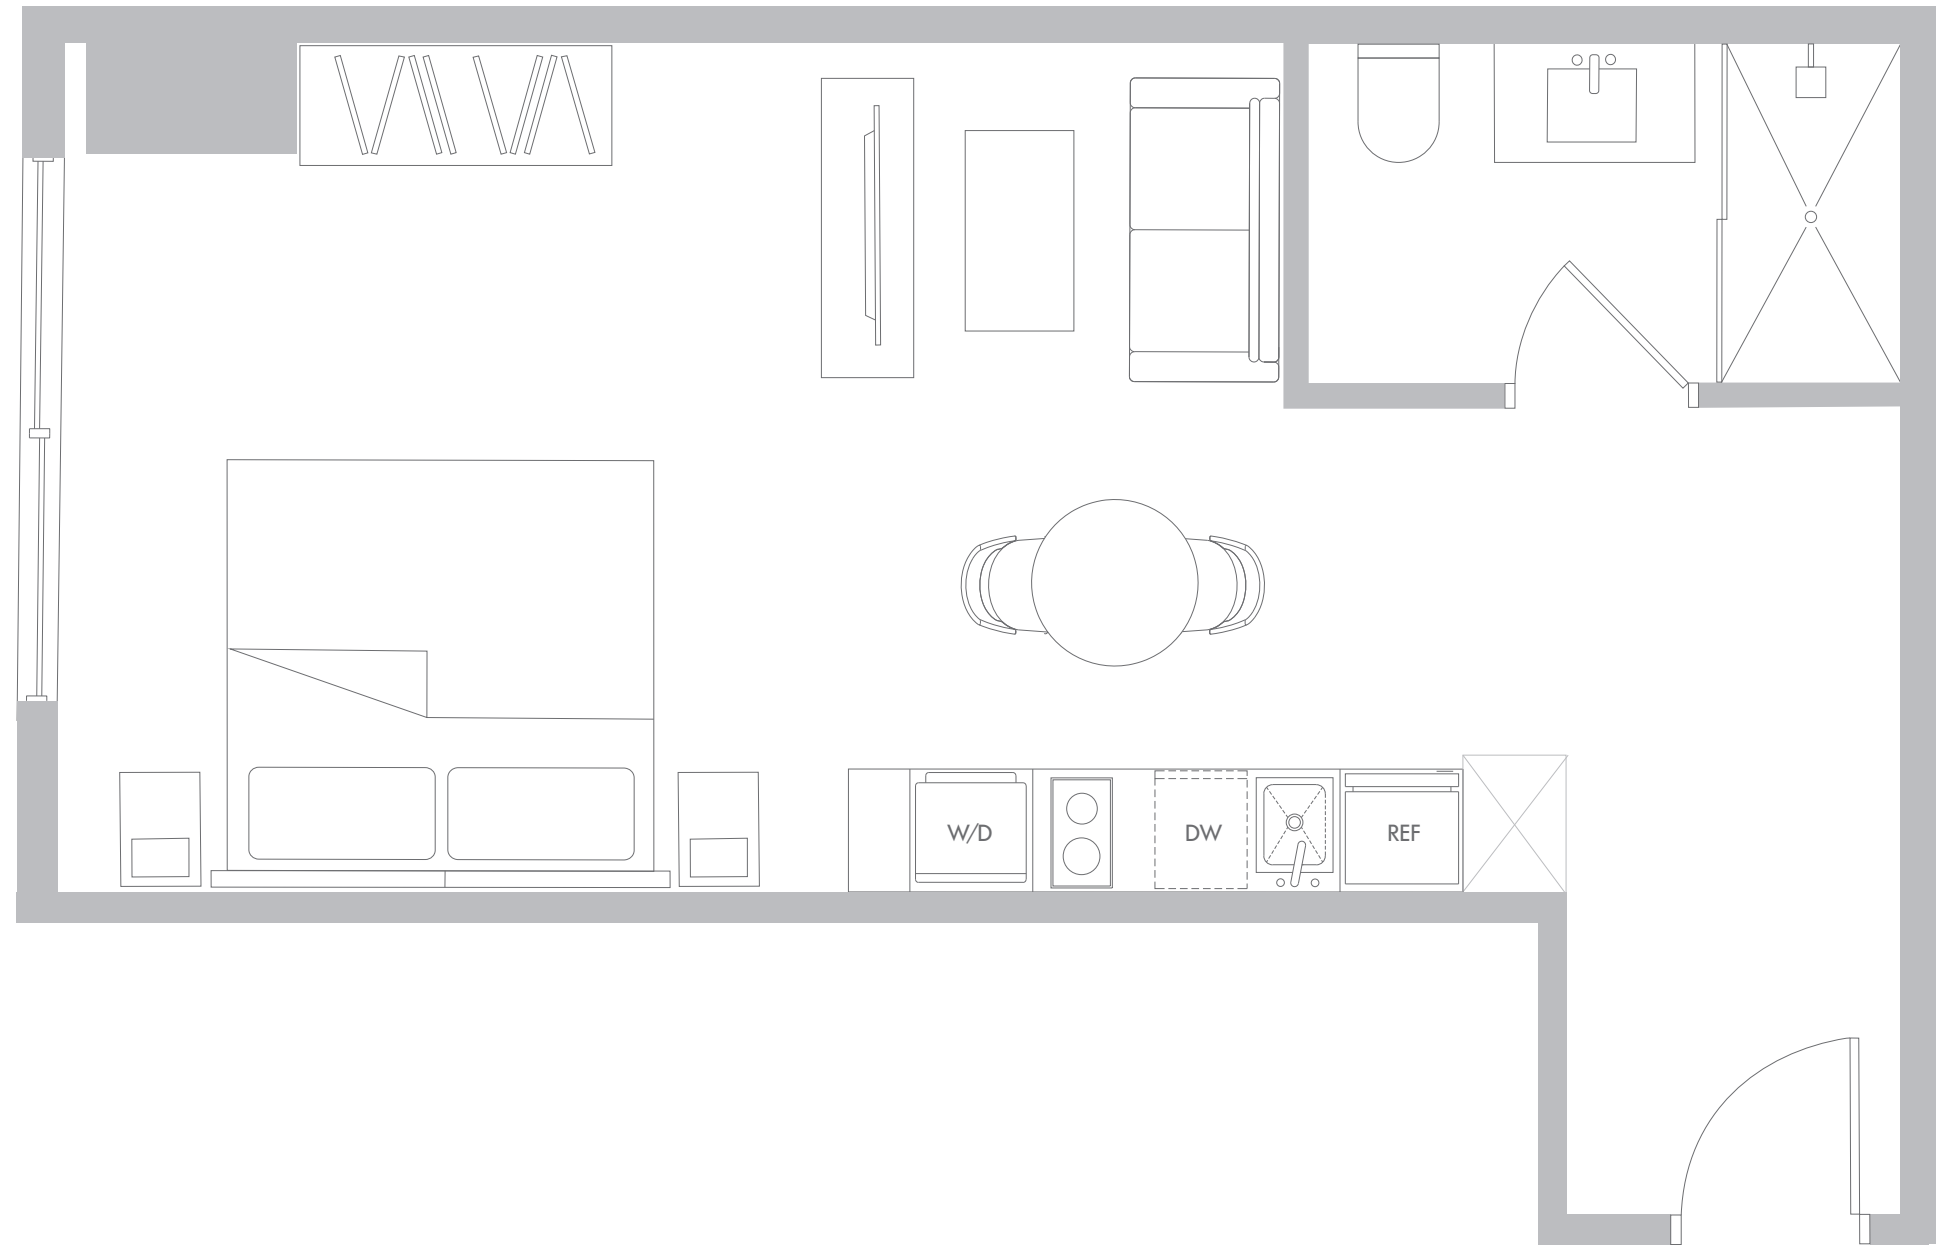

*Balconies design and area vary
from floor to floor

RESIDENCE S3 LEVELS 46-48

Studio / 1 Bathroom

Interior Space

496 SF
46.1 m²

RESIDENCE S3 LEVEL 49

Studio / 1 Bathroom

Interior Space