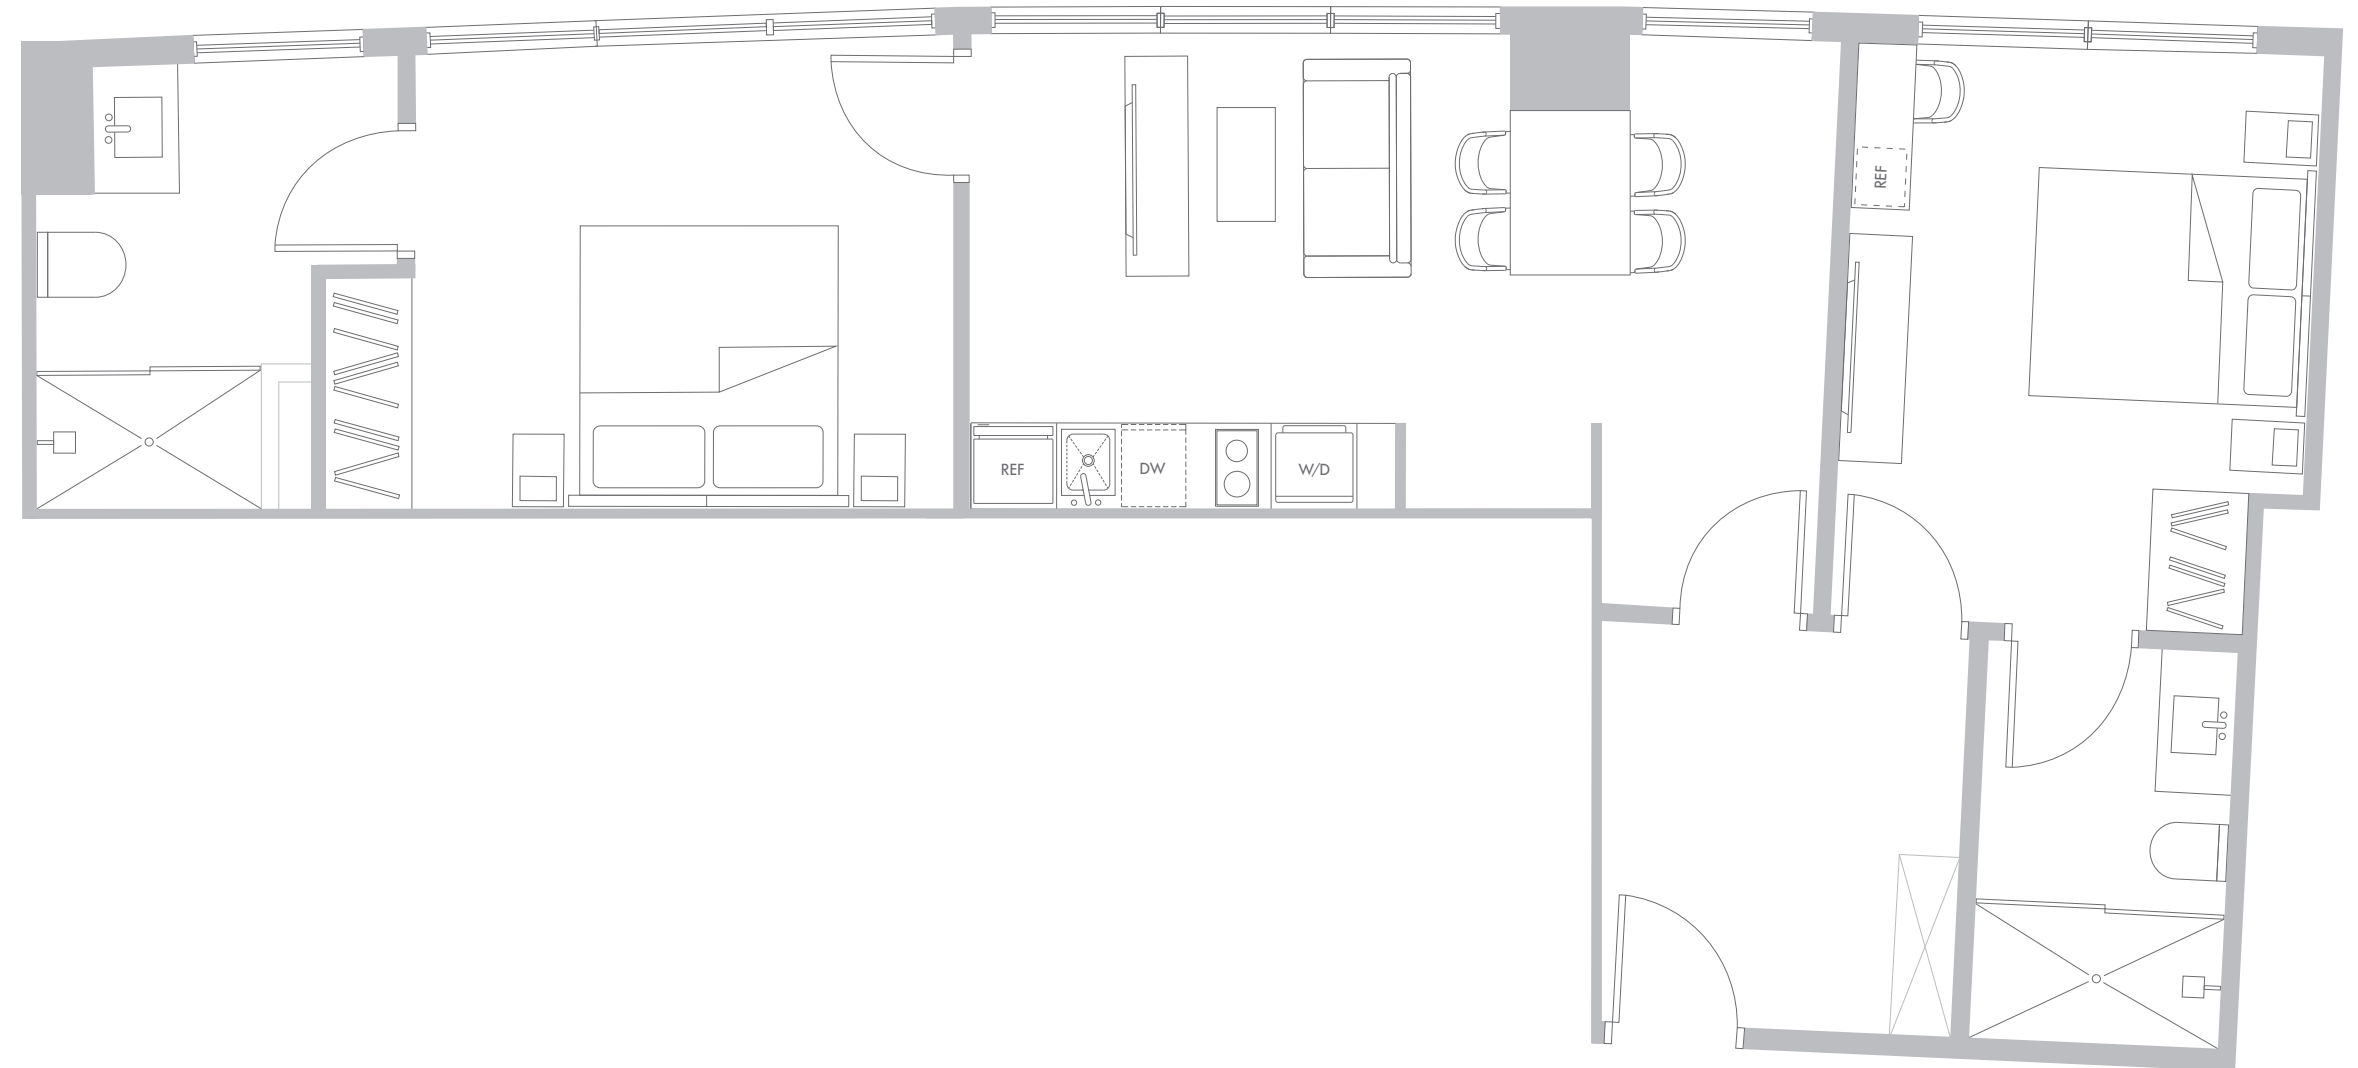

RESIDENCE C2

LEVELS 34-56

2 Bedrooms / 2 Bathrooms

Interior Space
854 SF
79.3 m²