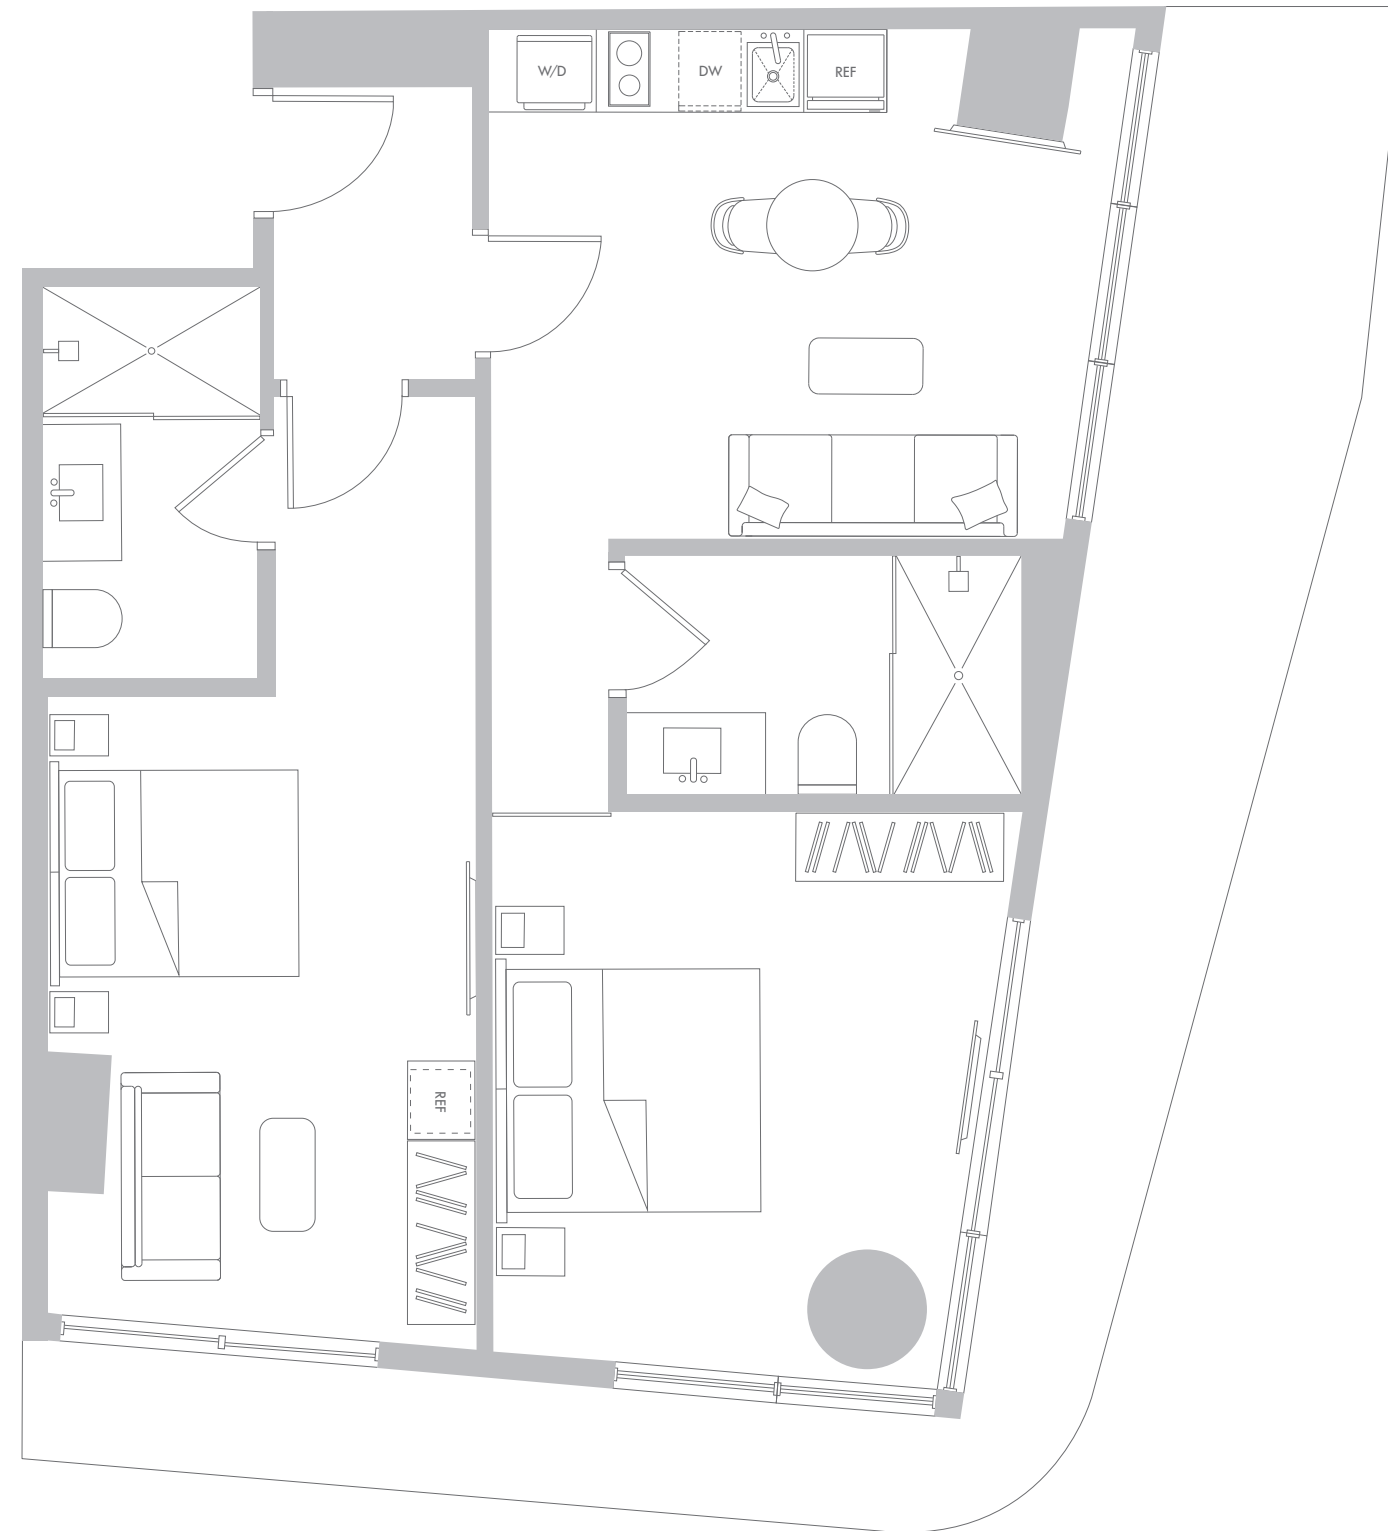

2 Bedrooms / 2 Bathrooms

Interior Space

843 SF
78.7 m²

Exterior Space*

264 SF
24.5 m²

Total Area

1107 SF
103.4 m²

*Balconies design and area vary
from floor to floor