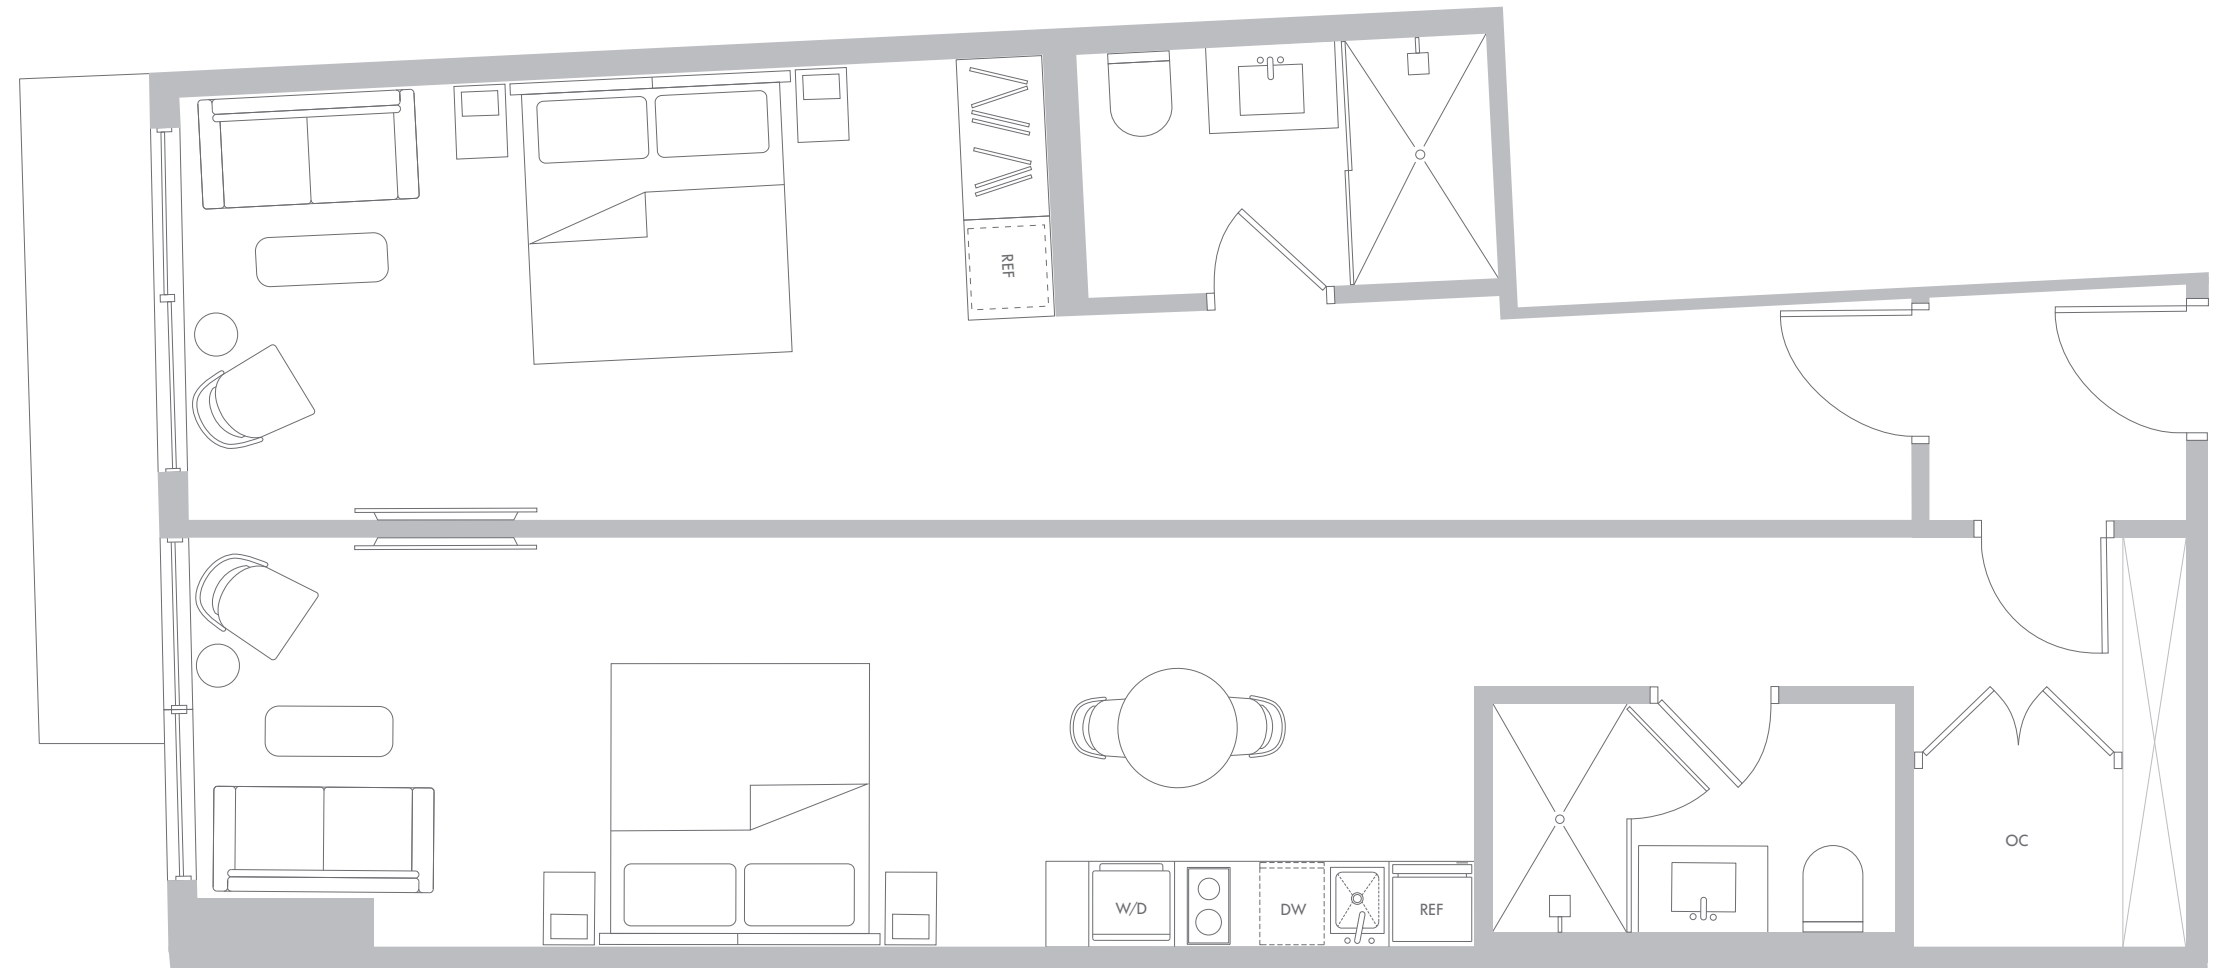

RESIDENCE B2 LEVEL 51

2 Bedrooms / 2 Bathrooms

Interior Space

910 SF
84.5 m²

Exterior Space*

30 SF
2.7 m²

Total Area

940 SF
87.3 m²

*Balconies design and area vary from floor to floor