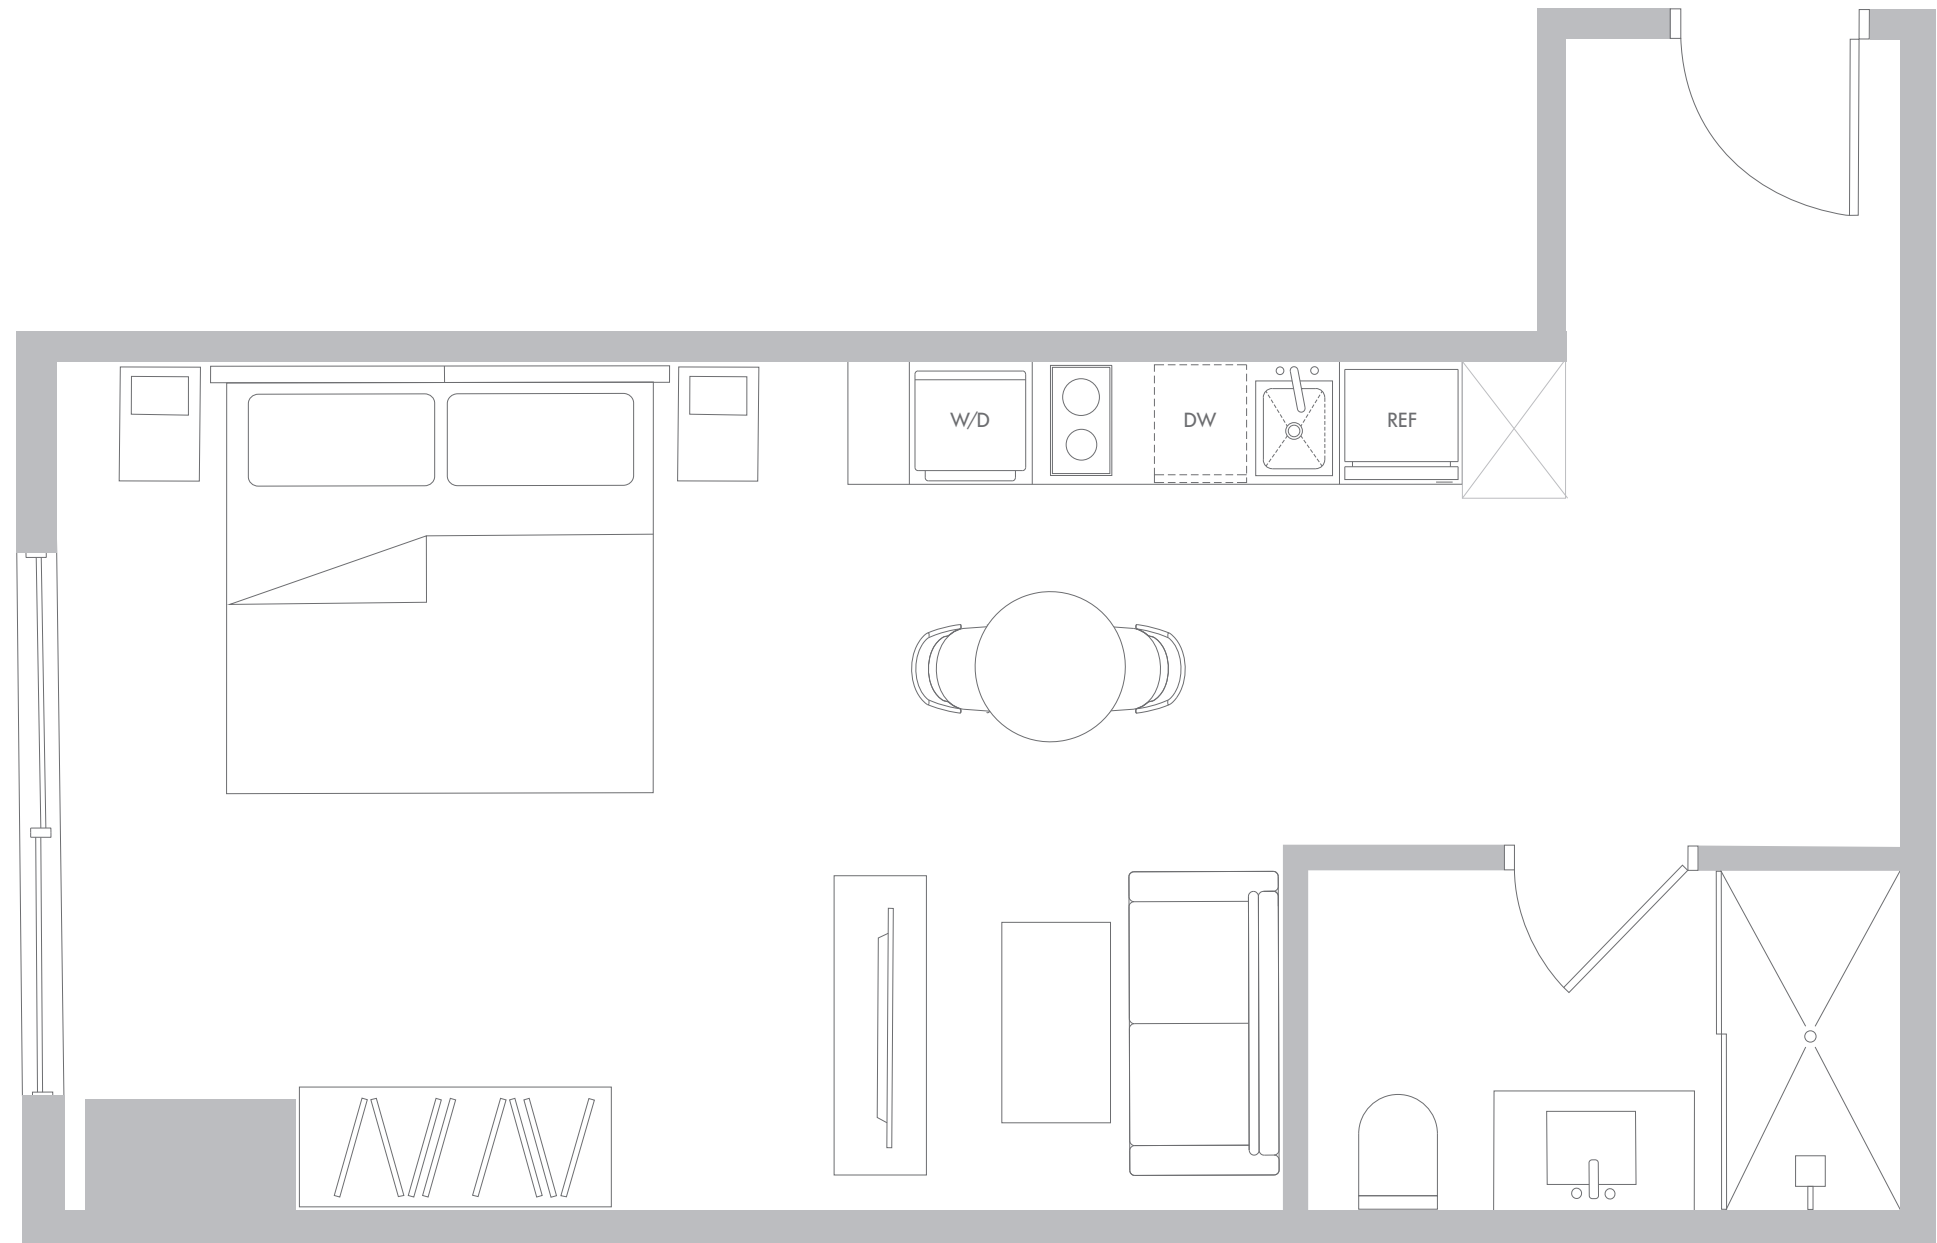

Studio / 1 Bathroom

Interior Space 498
SF
46.3 m2

RESIDENCE S2 LEVELS 16-52

Studio / 1 Bathroom

Interior Space

498 SF
46.3 m²

Exterior Space*

43 SF
3.9 m²