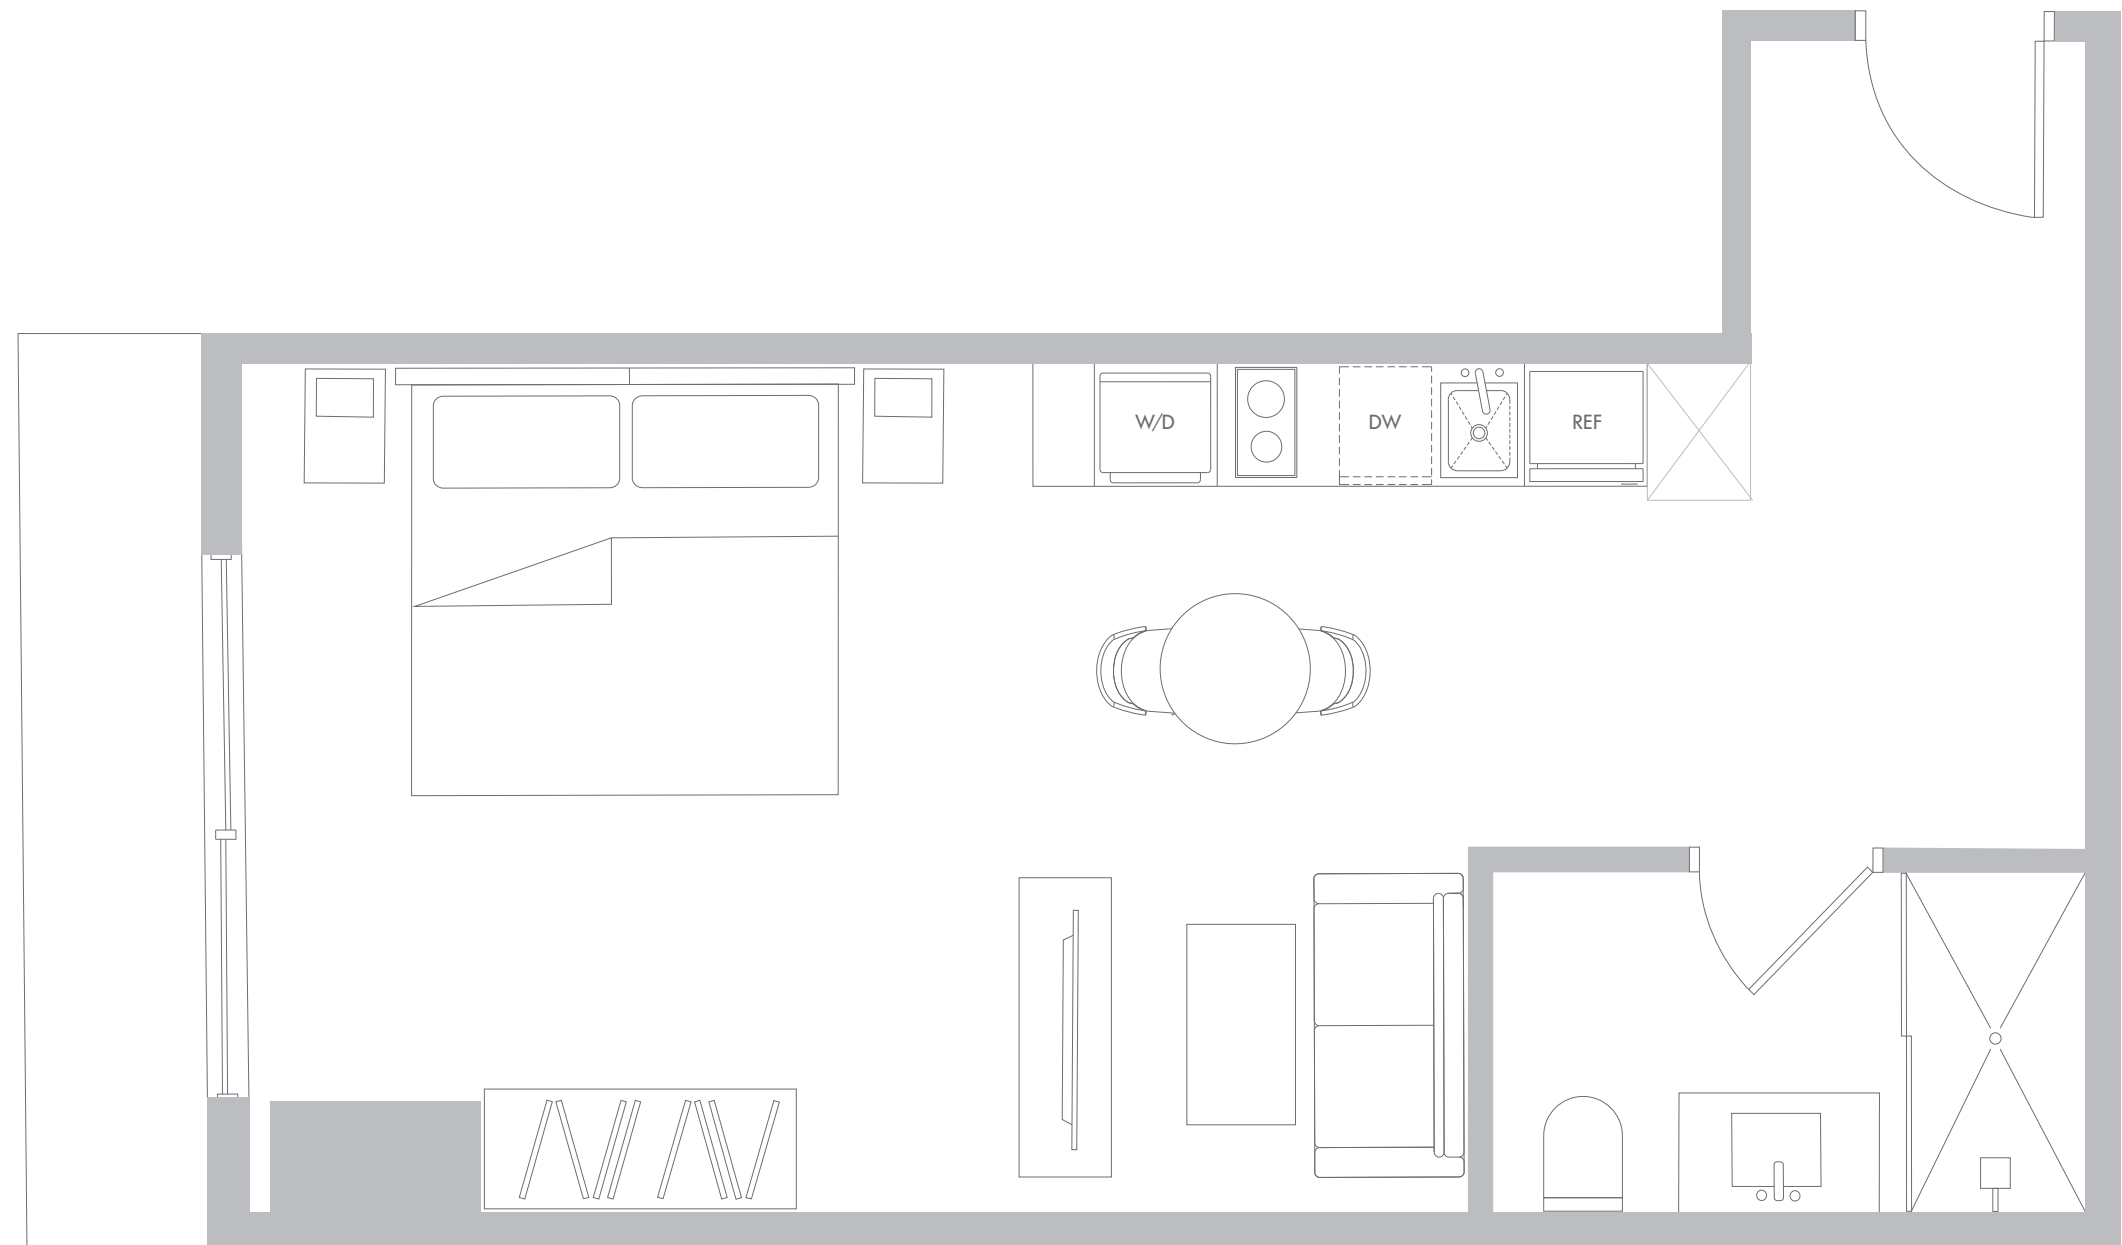

RESIDENCE S2 LEVELS 16-52

Studio / 1 Bathroom

Interior Space

498 SF
46.3 m²

Exterior Space*

43 SF
3.9 m²

Total Area

541 SF
50.3 m²

*Balconies design and area vary from floor to floor