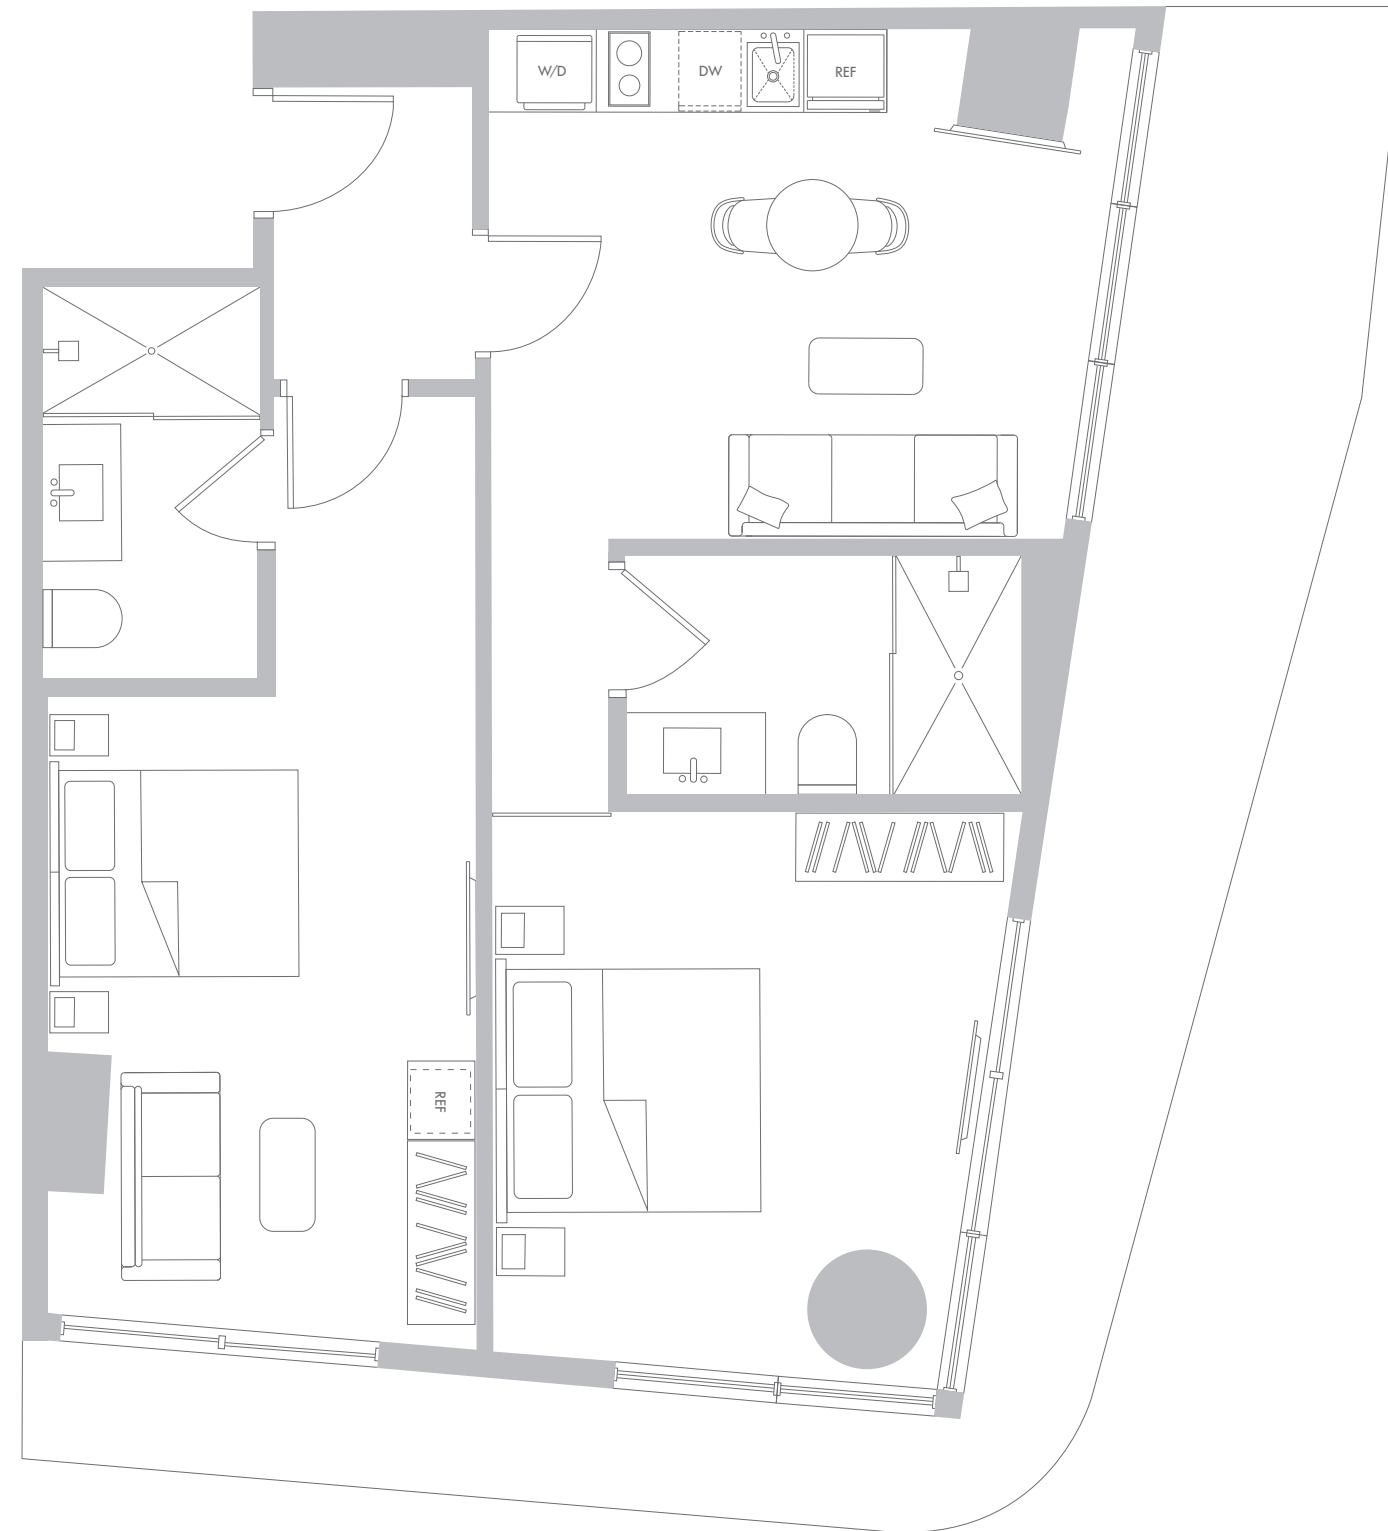

Interior Space

843 SF
78.7 m2

Exterior Space*

226 SF
20 m2

Total Area

1069 SF
99.3 m2

*Balconies design and area vary from floor to floor

RESIDENCE C4 LEVELS 44-56