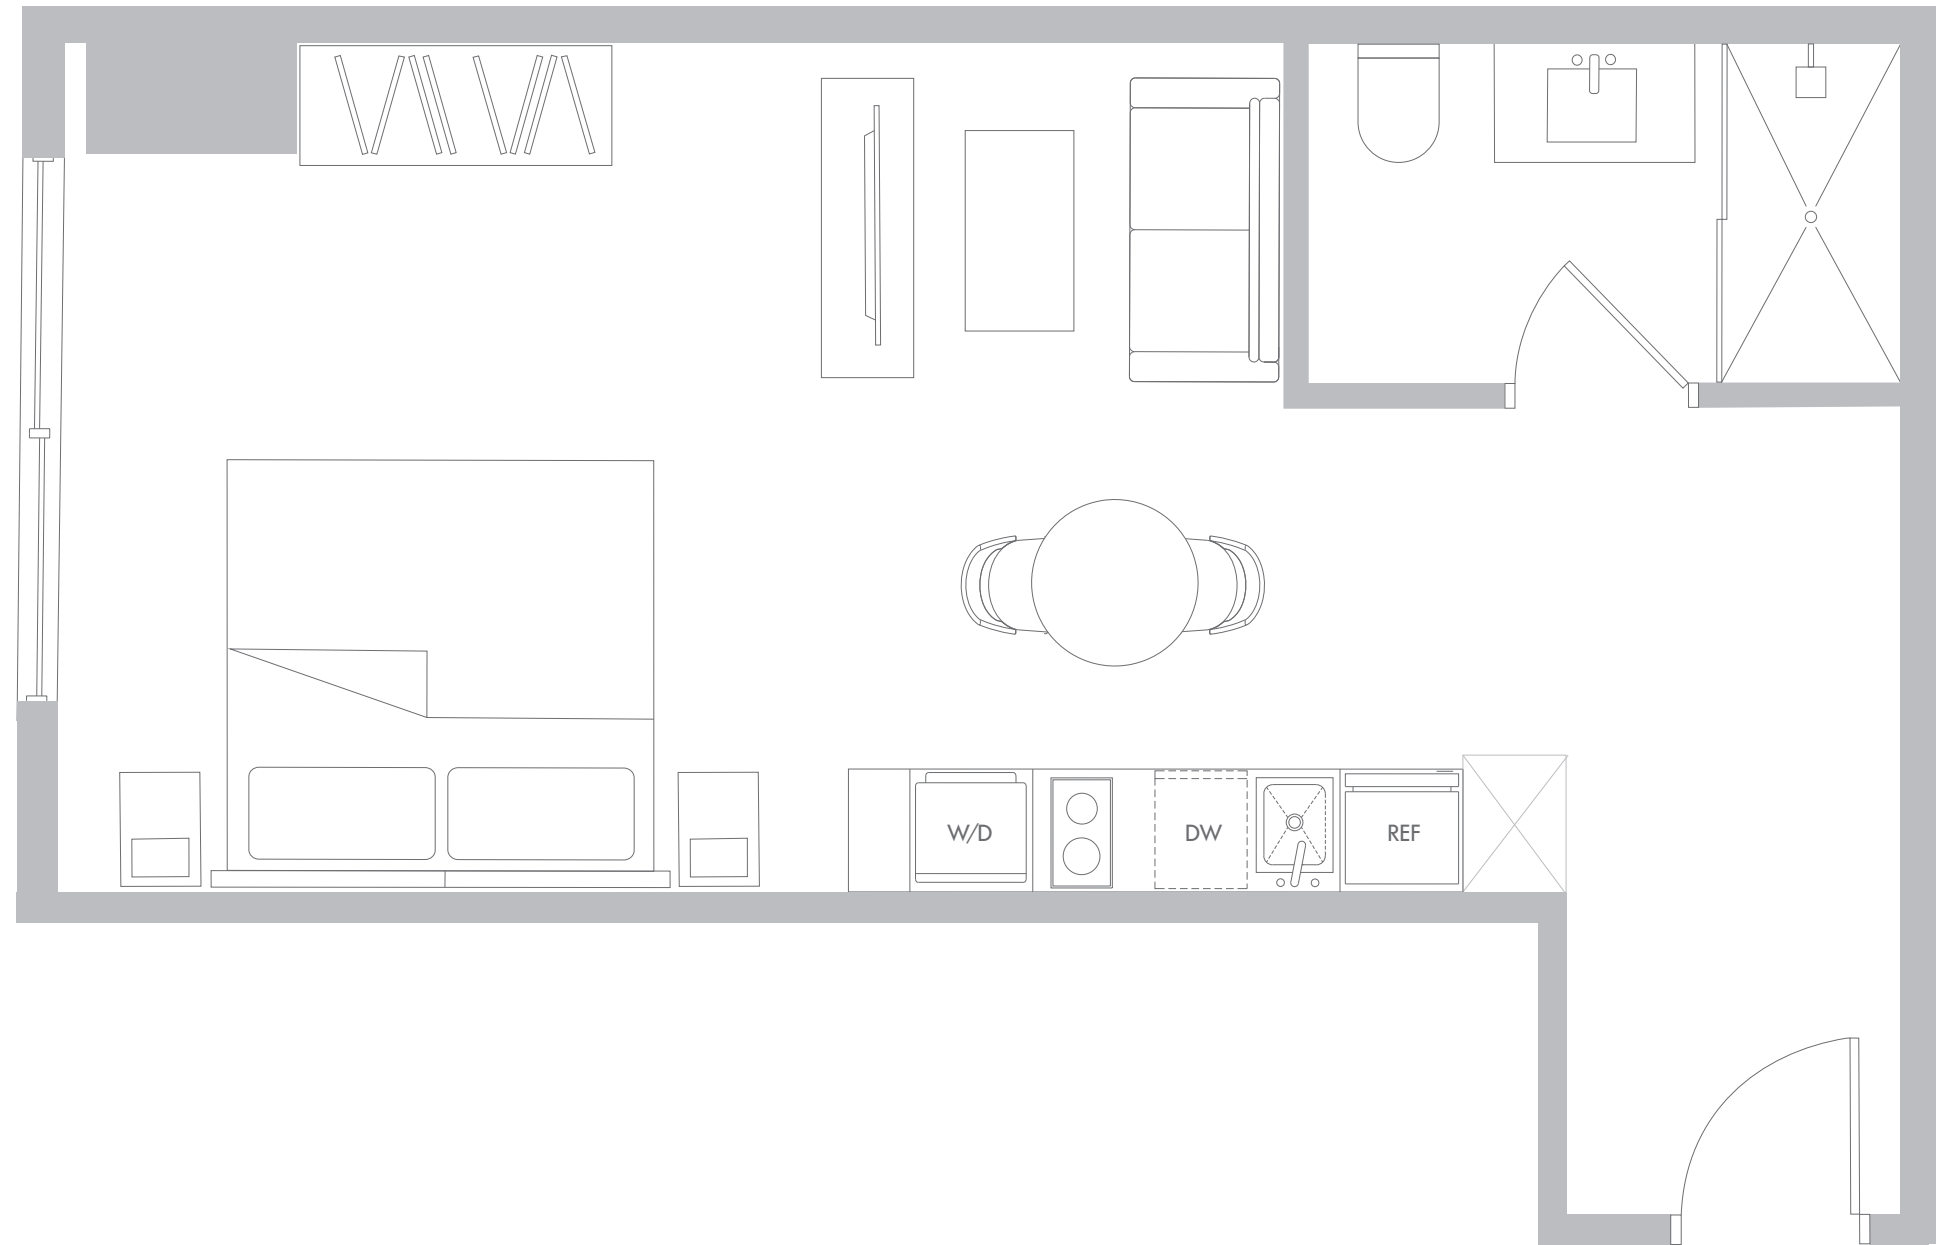

526 SF
48.9 m²

*Balconies design and area vary
from floor to floor

RESIDENCE S3 LEVELS 21-23

Studio / 1 Bathroom

Interior Space

496 SF
46.1 m²

RESIDENCE S3 LEVEL 24

Studio / 1 Bathroom