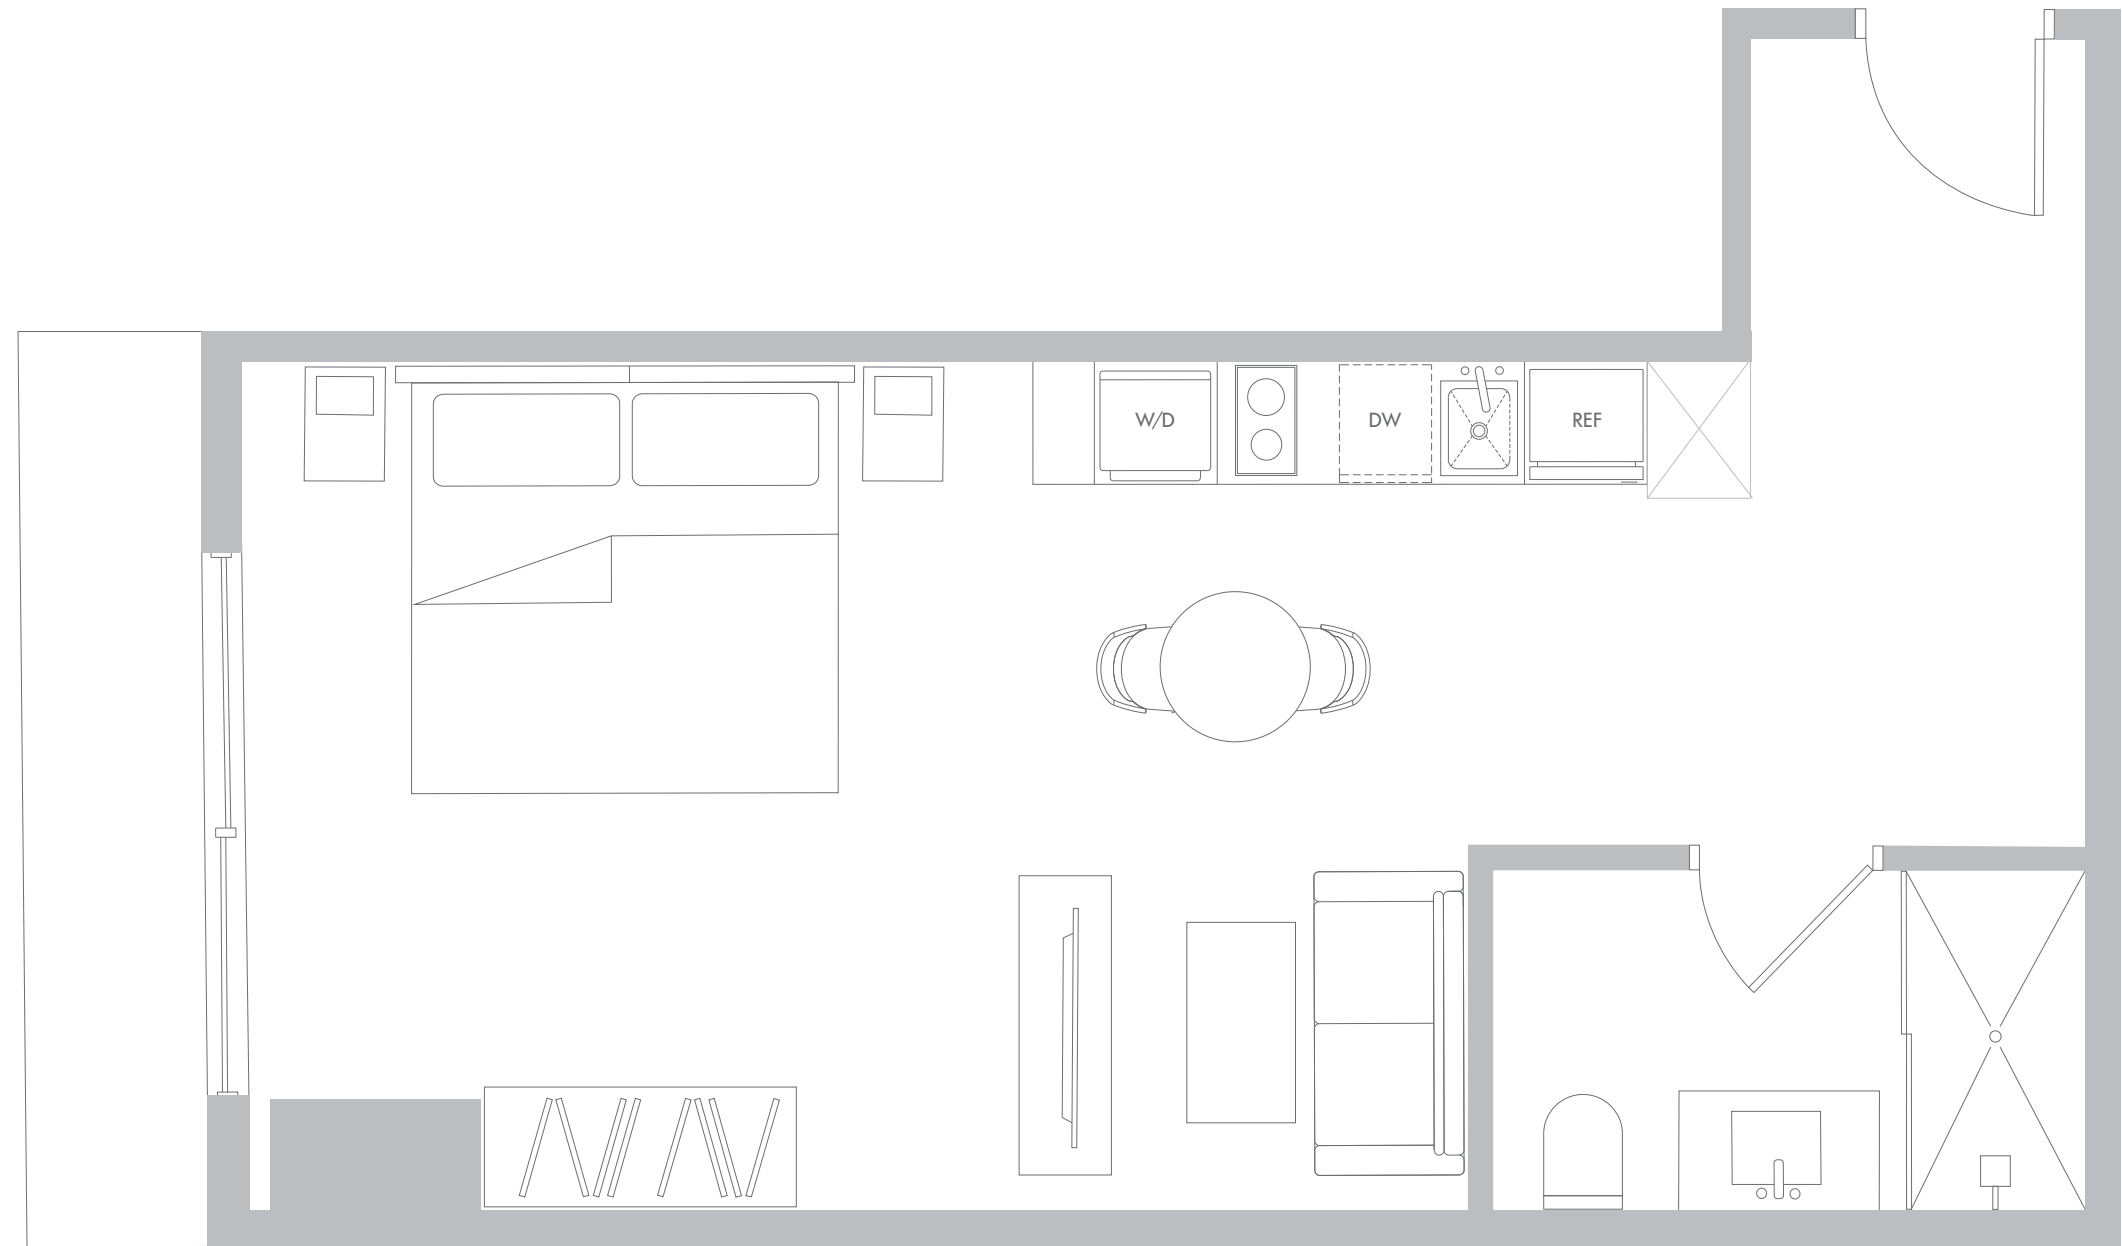

RESIDENCE S2 LEVELS 11-12

Studio / 1 Bathroom

Interior Space

498 SF
46.3 m²

Exterior Space*

43 SF
3.9 m²

Total Area

541 SF
50.2 m²

*Balconies design and area vary from floor to floor