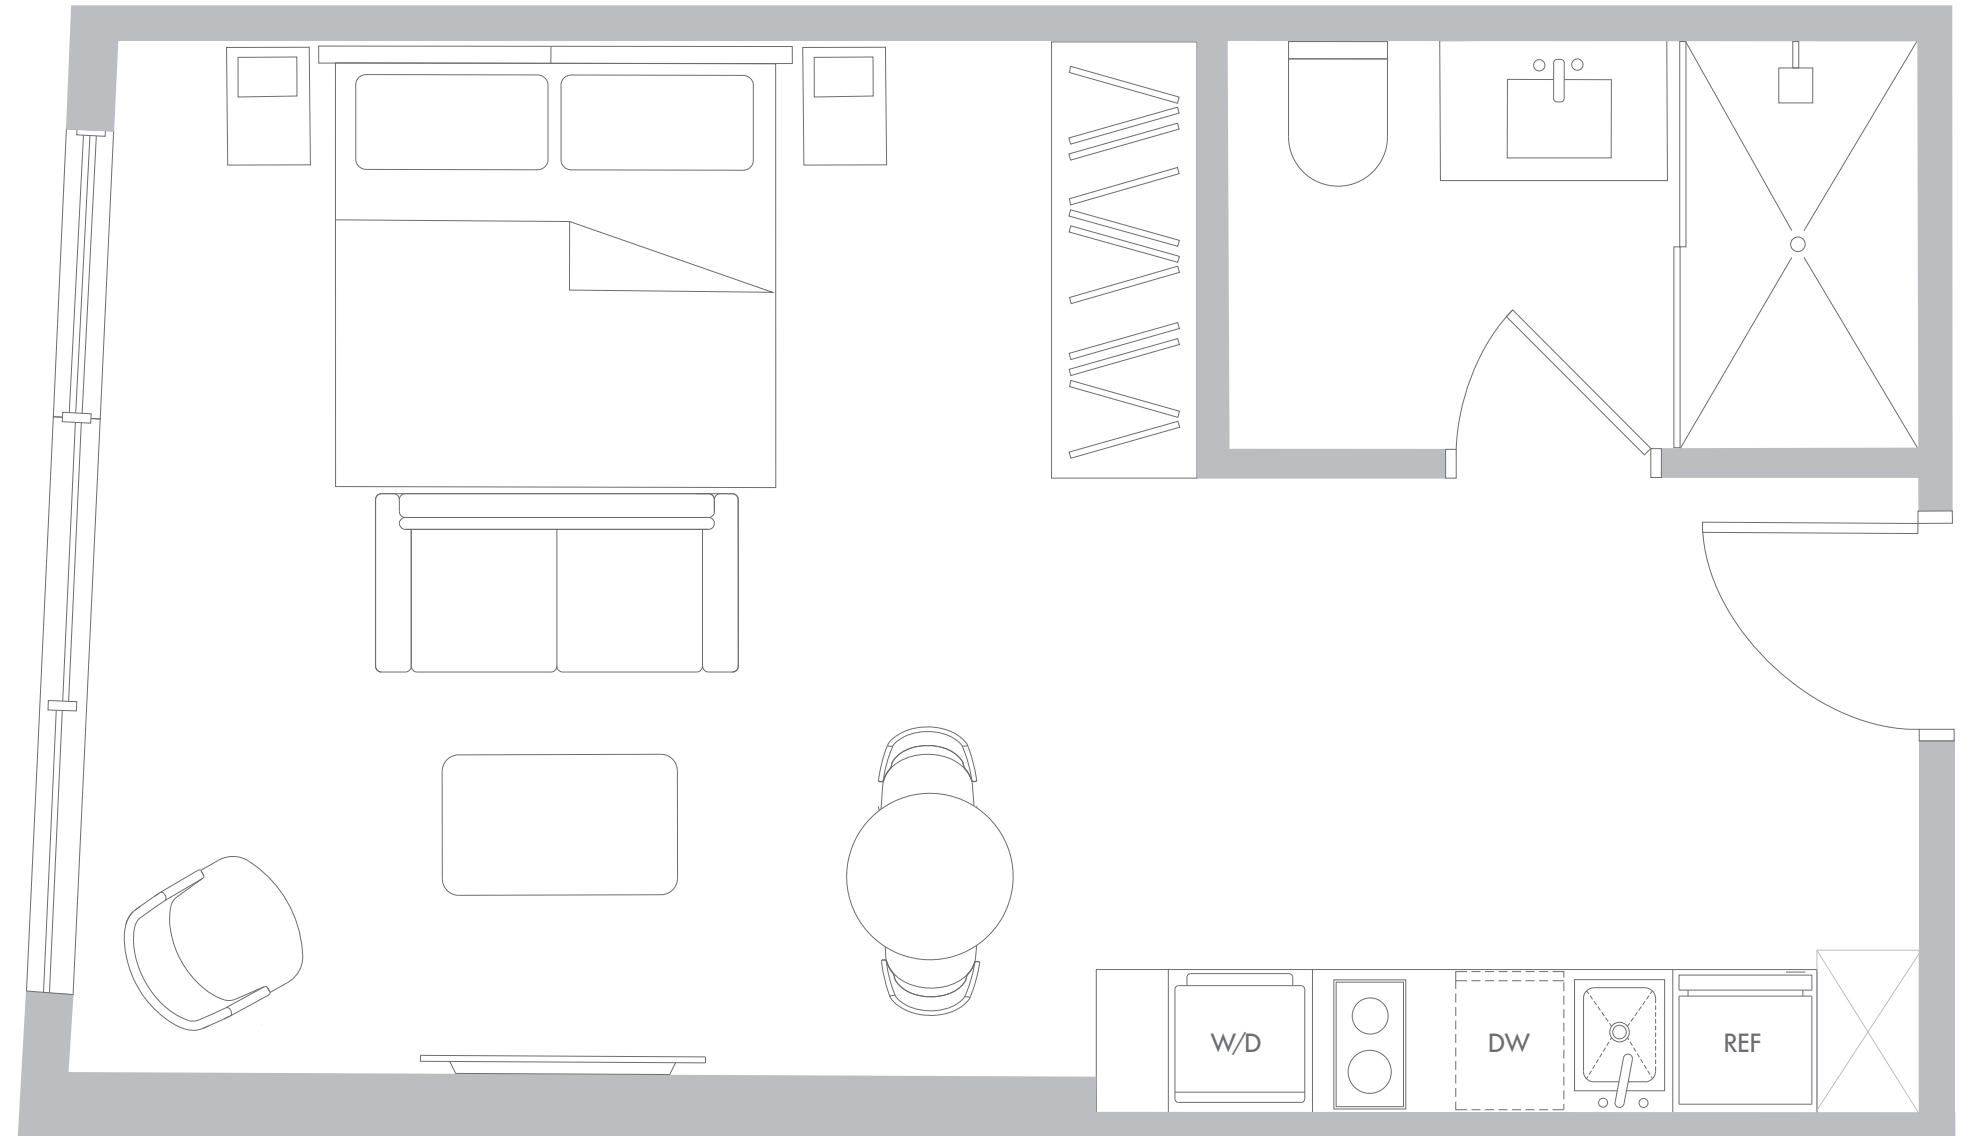

RESIDENCE S4 LEVELS 24-27

Studio / 1 Bathroom

Interior Space
407 SF
37.8 m²