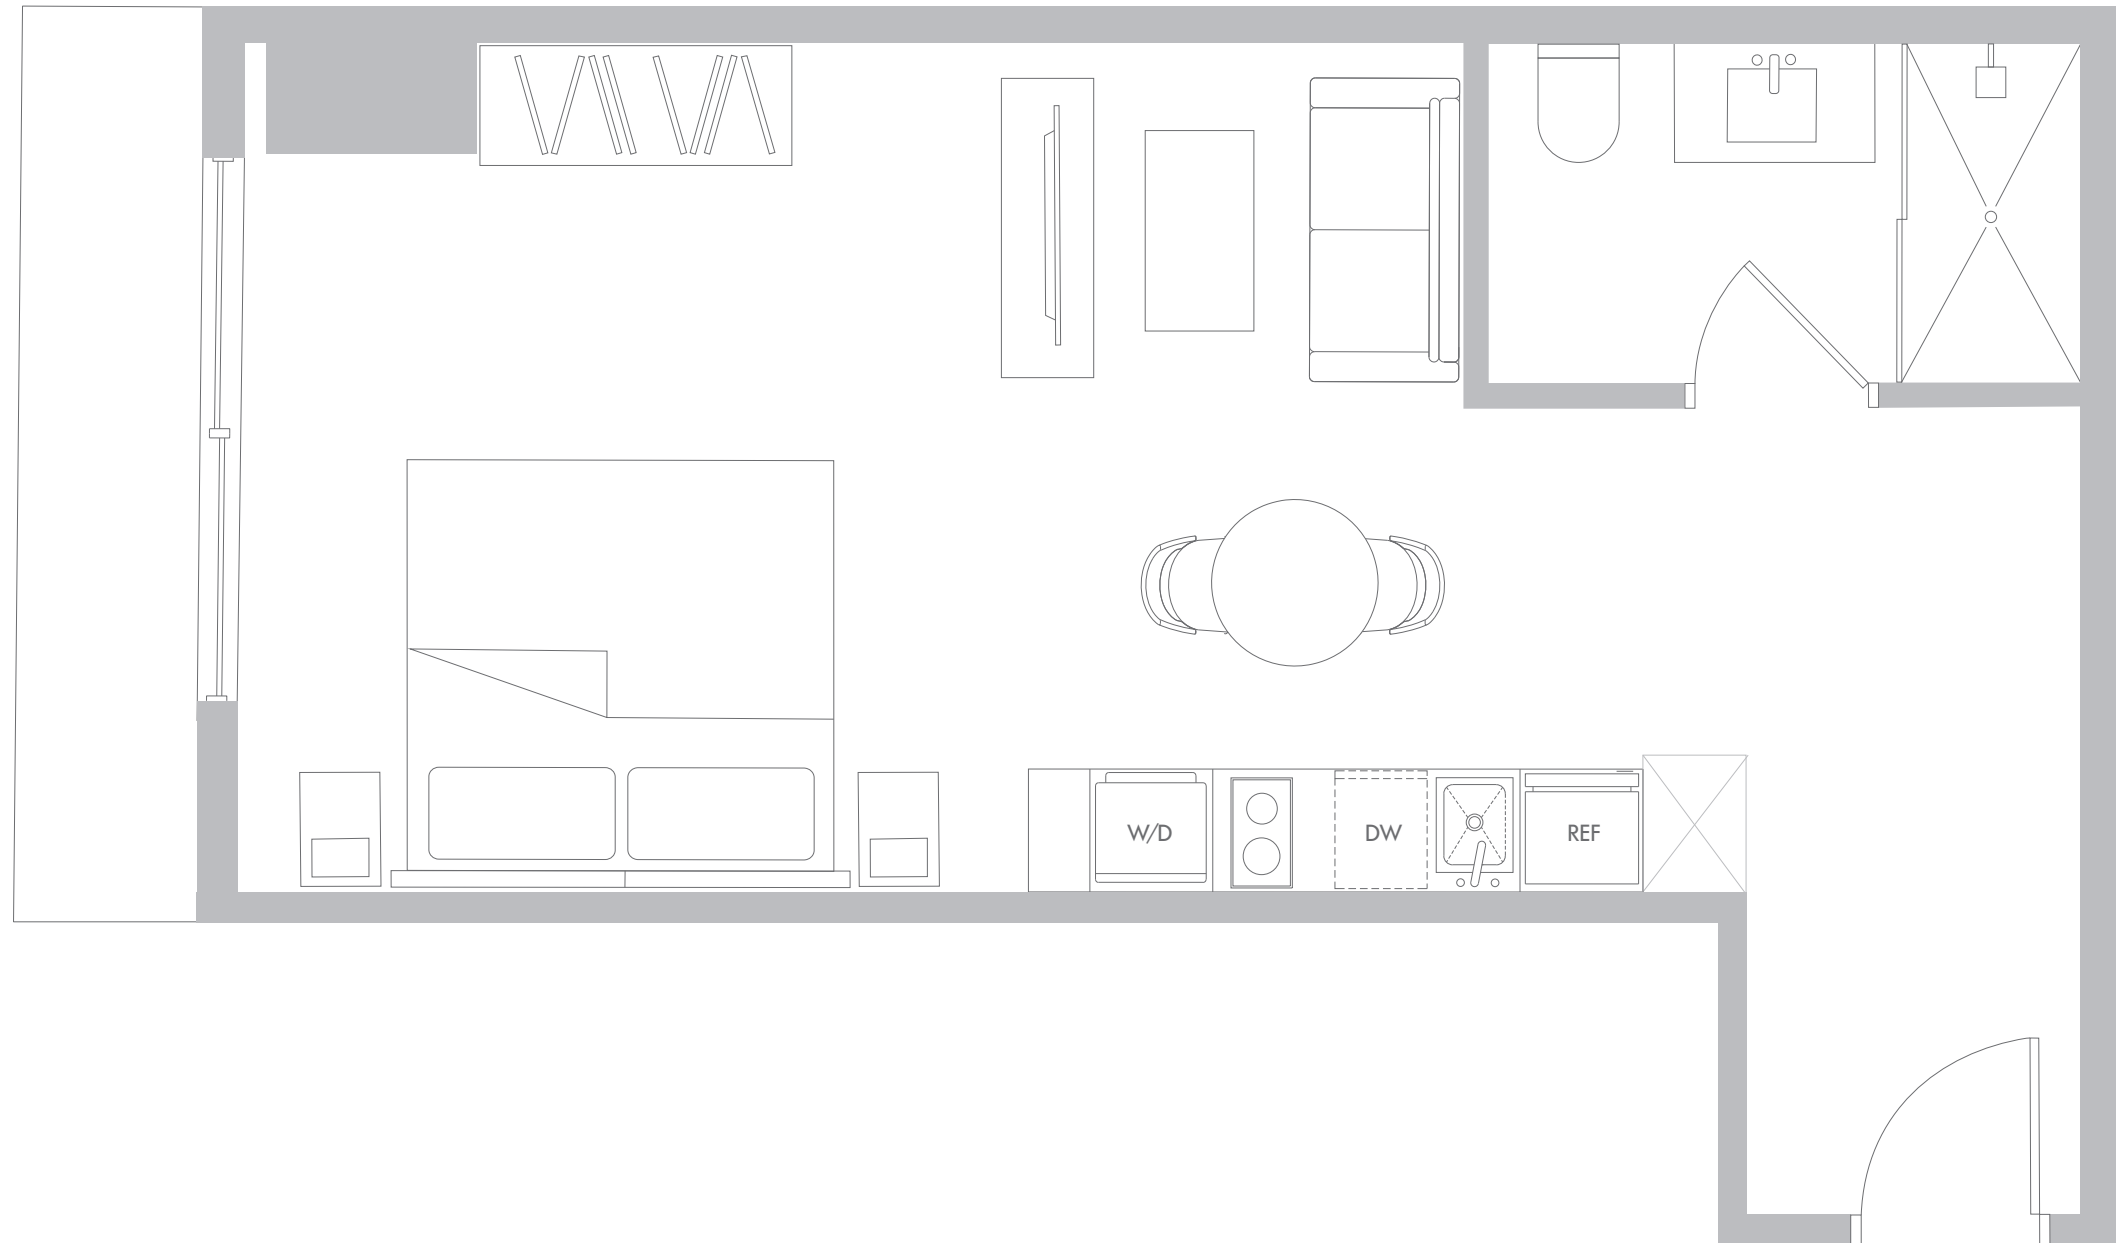

RESIDENCE S3 LEVEL 45

Studio / 1 Bathroom

Interior Space

496 SF
46.1 m²

Exterior Space*

30 SF
2.7 m²

Total Area

526 SF
48.9 m²

*Balconies design and area vary
from floor to floor