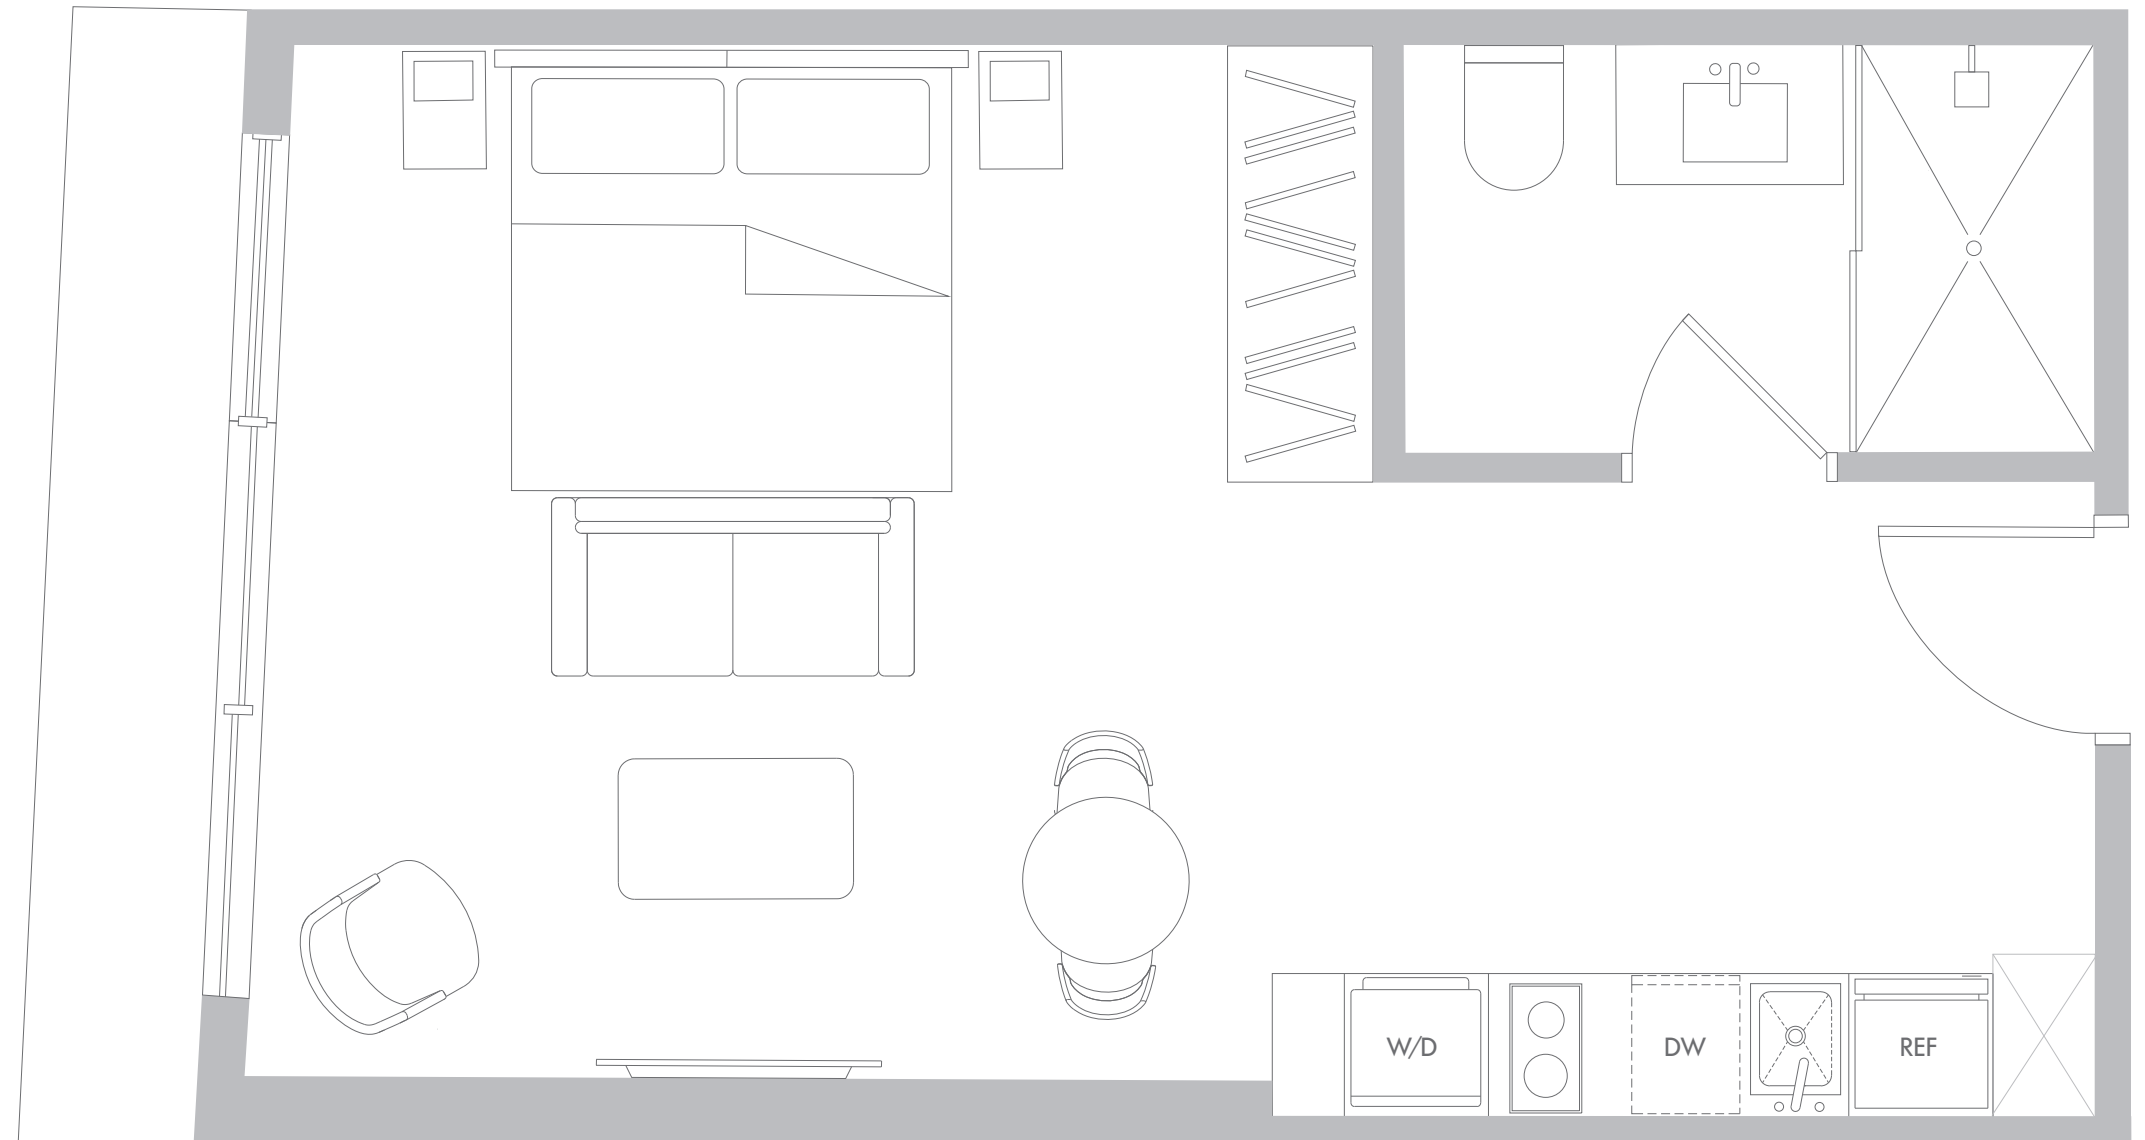

Studio / 1 Bathroom

Interior Space

407 SF
37.8 m²

Exterior Space*

46 SF
5 m²

Total Area

453 SF
42.8 m²

*Balconies design and area vary from floor to floor