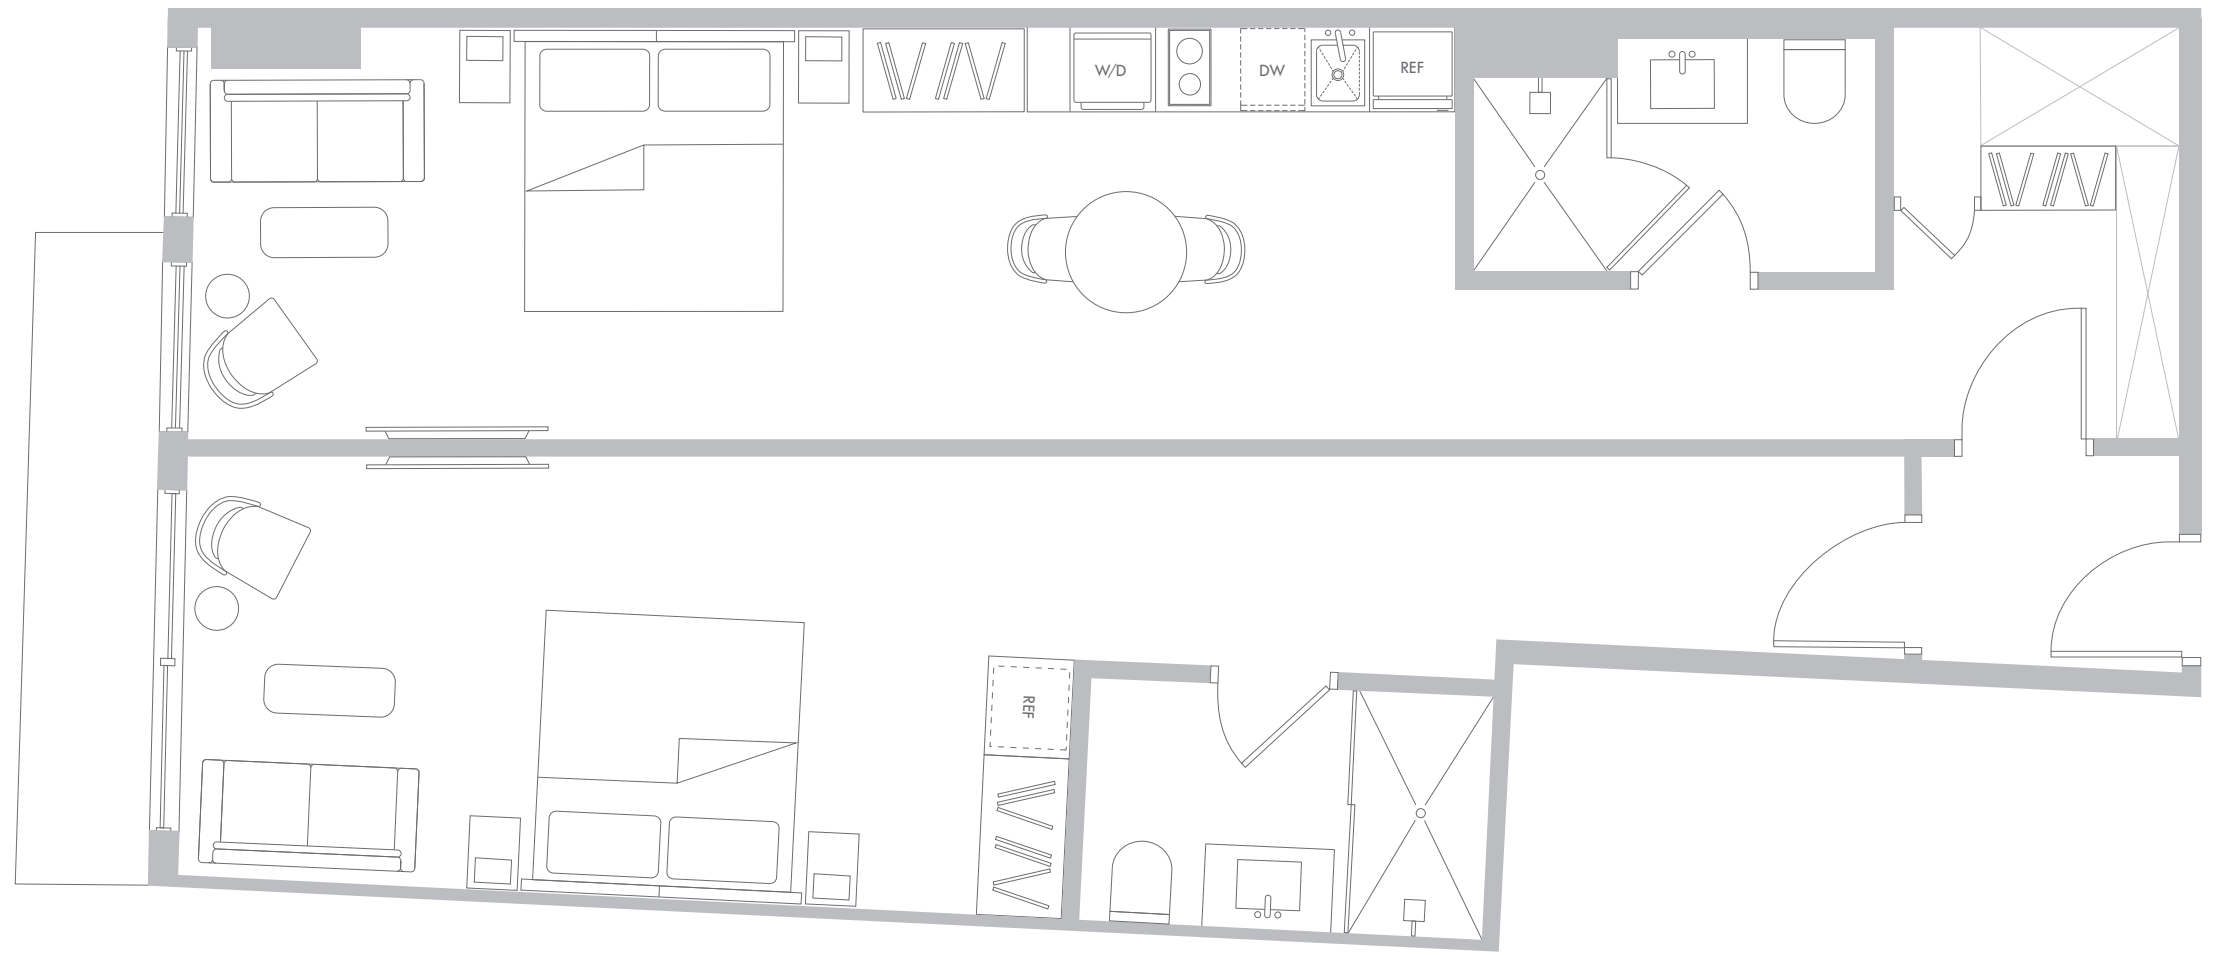

Interior Space

902 SF
83.8 m2

Exterior Space*

30 SF
2.7 m2

Total Area

932 SF
86.6 m2

*Balconies design and area vary from floor to floor

RESIDENCE B1 LEVELS 21-48