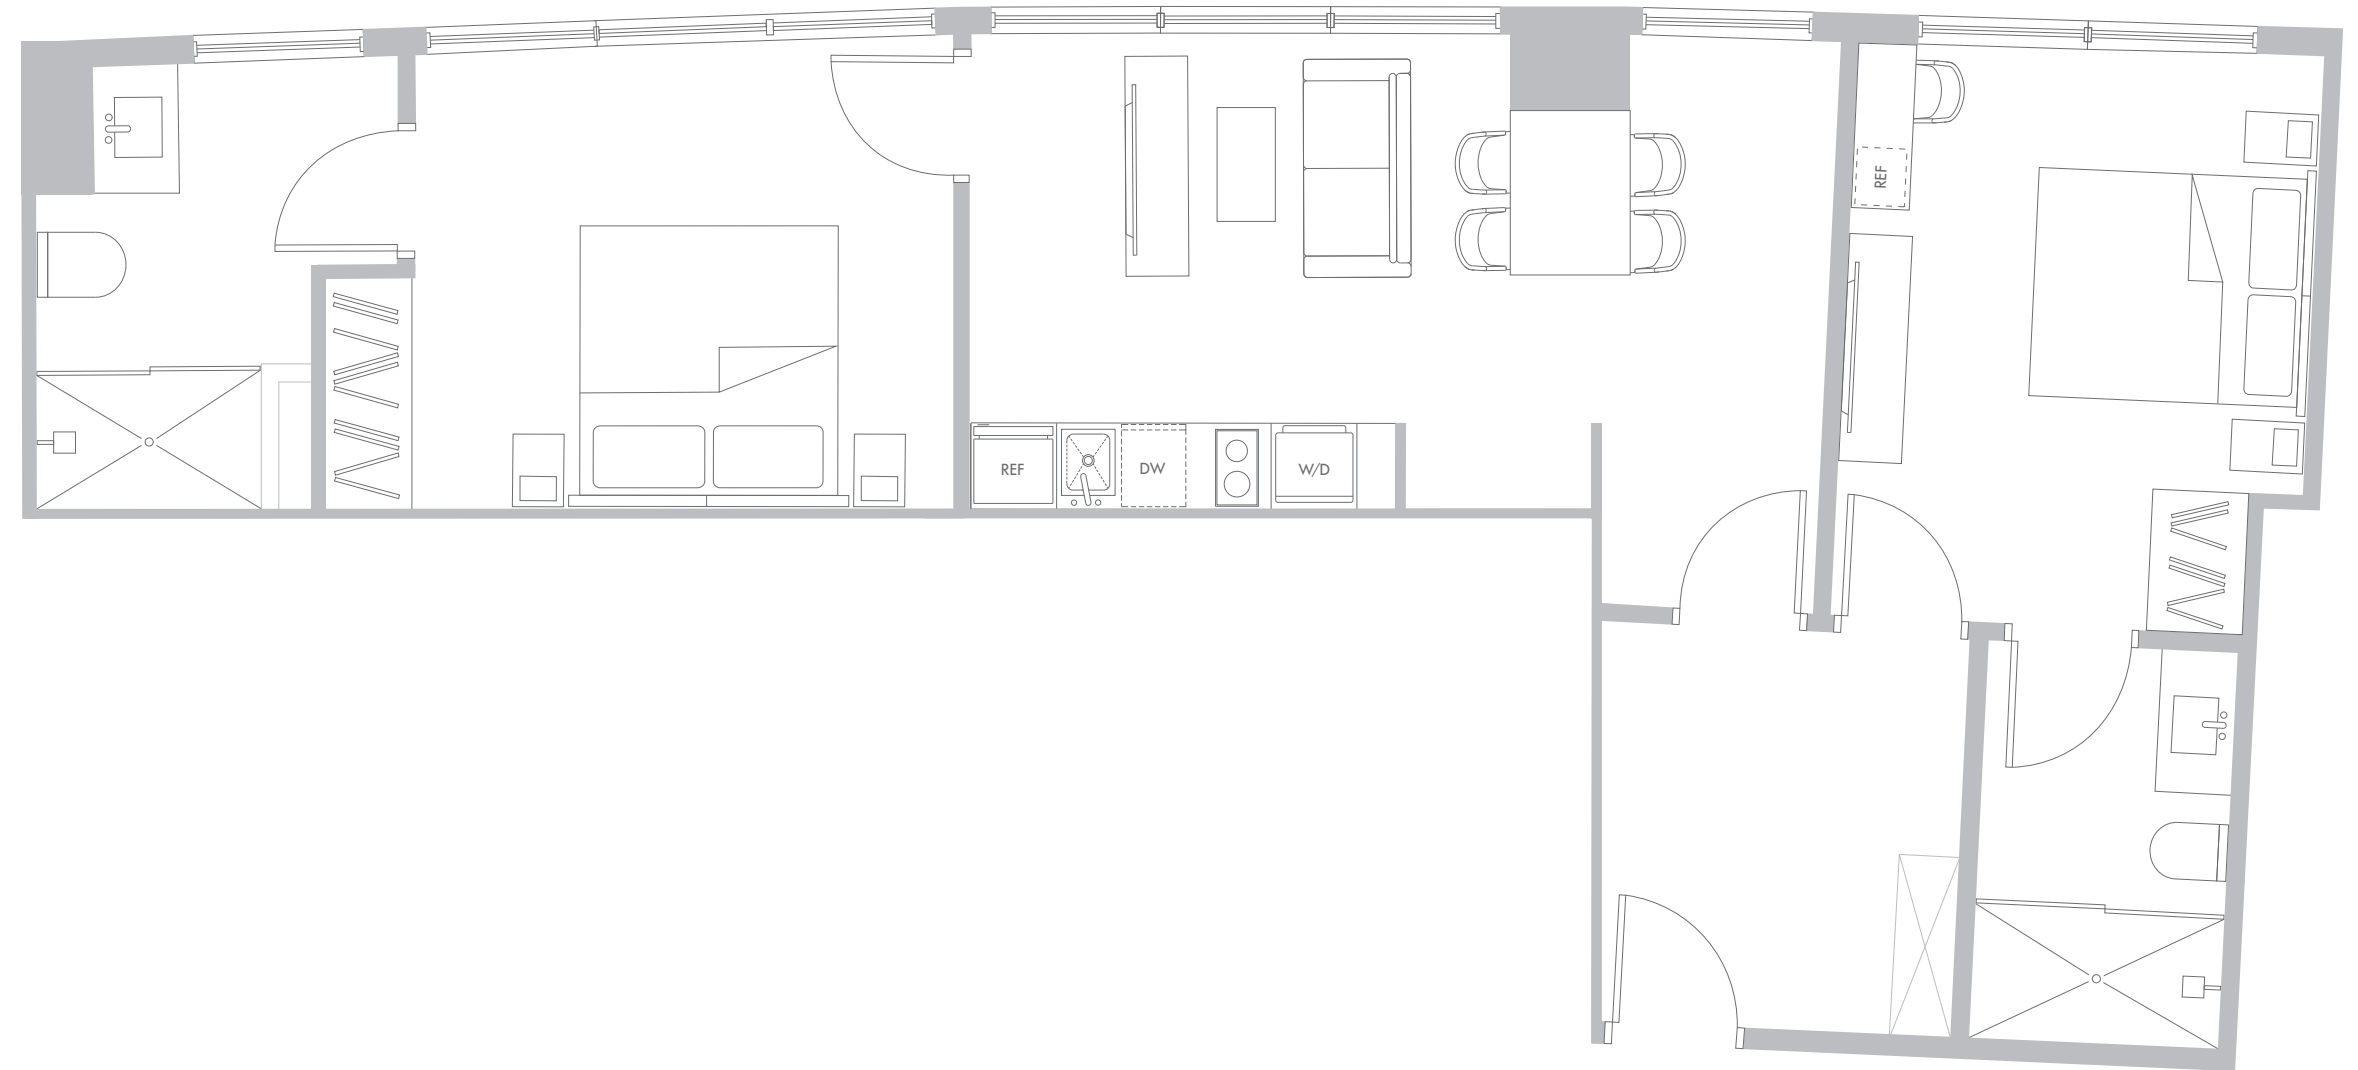

176 SF
16.3 m²

Total Area

1085 SF
100.7 m²

*Balconies design and area vary from floor to floor

RESIDENCE C2

LEVELS 11-33

2 Bedrooms / 2 Bathrooms

Interior Space
846 SF
78.6 m²