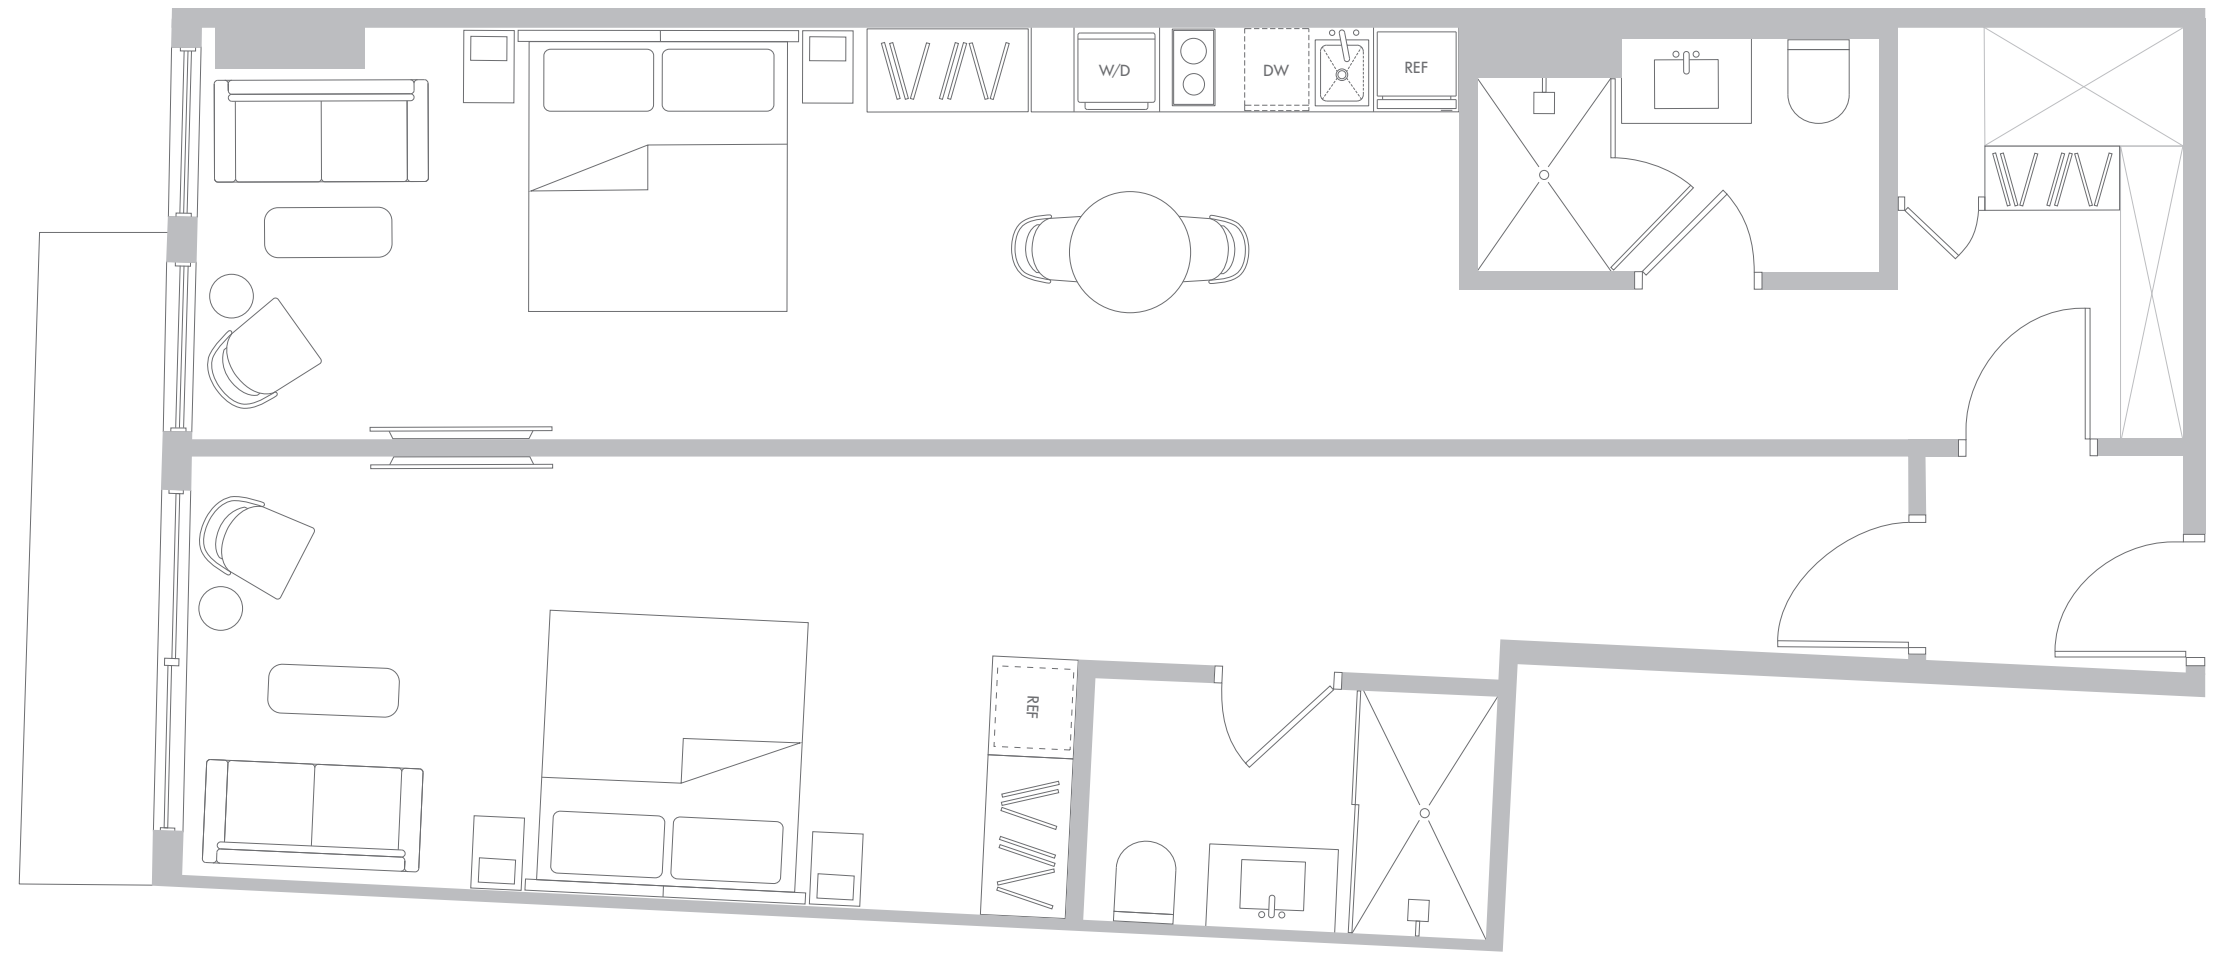

2 Bedrooms / 2 Bathrooms

Interior Space

902 SF
83.8 m2

Exterior Space*

61 SF
5.6 m2

Total Area

963 SF
89.5 m2

*Balconies design and area vary from floor to floor