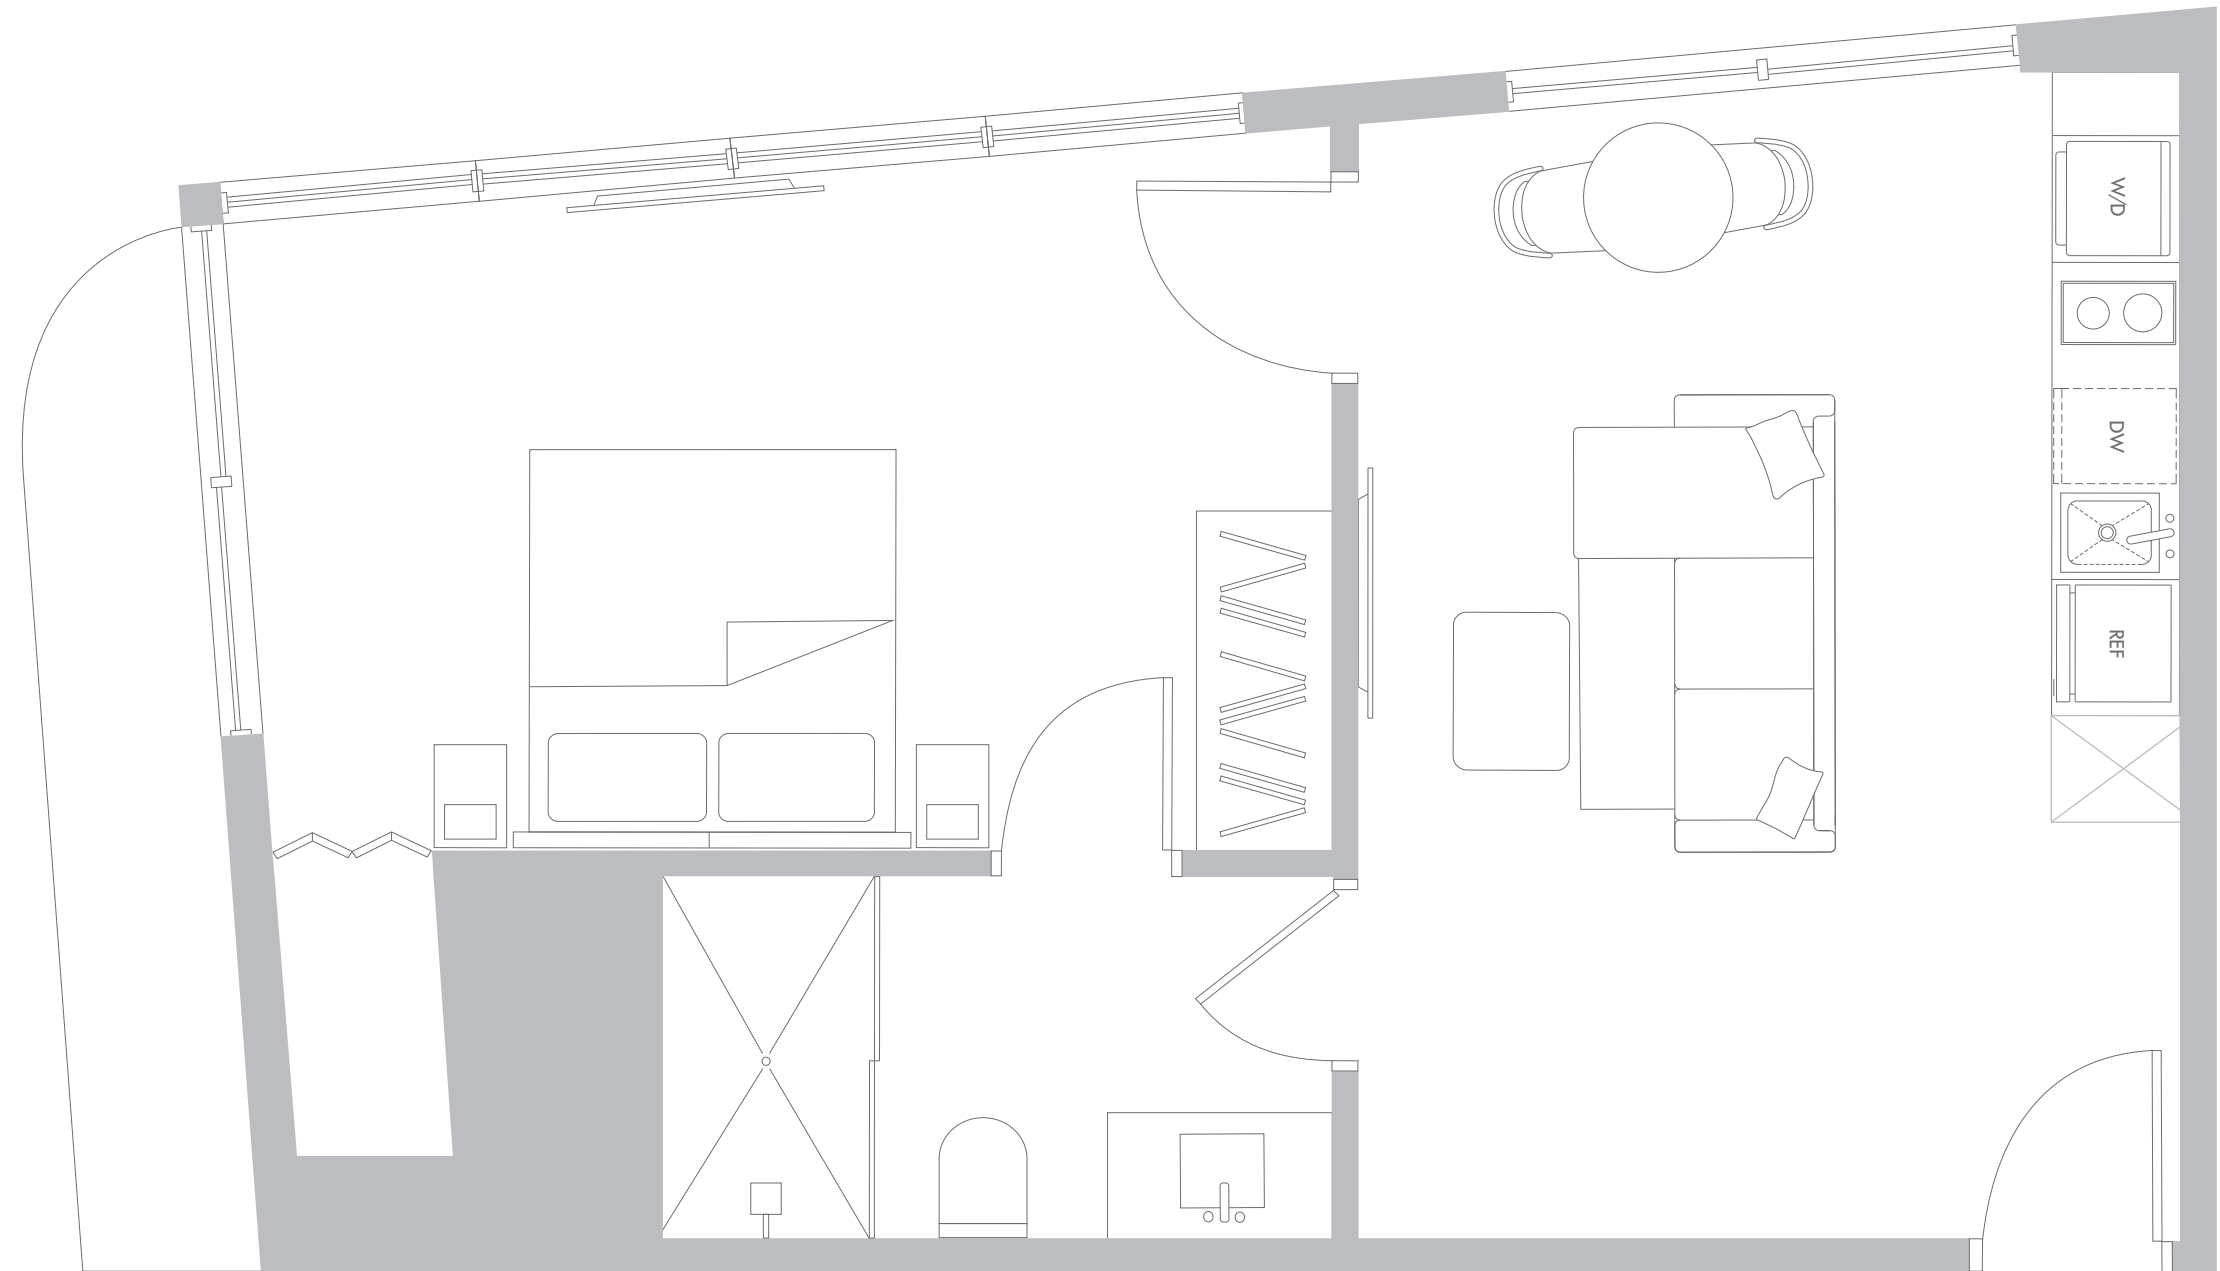

1 Bedroom / 1 Bathrooms

Interior Space

579 SF
53.7 m²

Exterior Space*

37 SF
3.4 m²

Total Area

616 SF
57.2 m²

*Balconies design and area vary from floor to floor