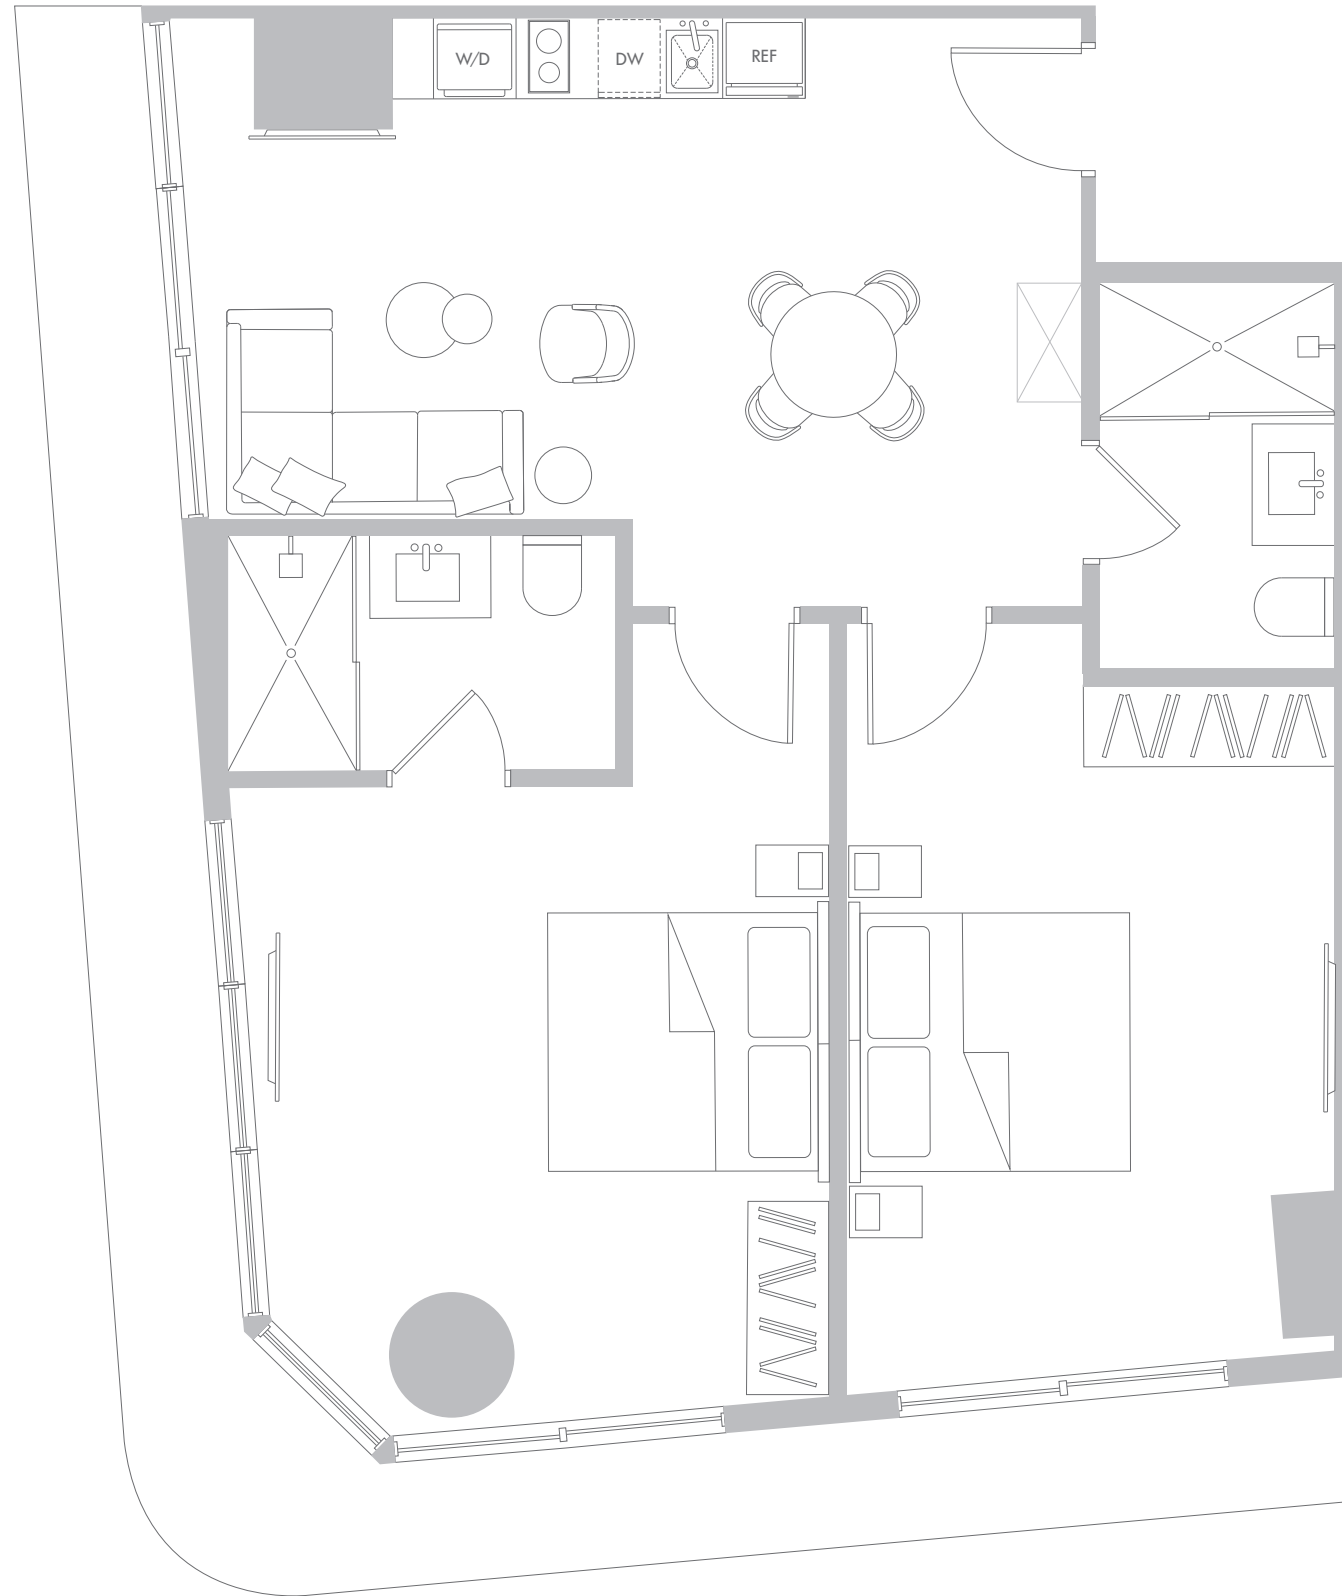

RESIDENCE C1 LEVEL 56

2 Bedrooms / 2 Bathrooms

Interior Space

909 SF
84.4 m²

Exterior Space*

176 SF
16.3 m²

Total Area

1085 SF
100.7 m²

*Balconies design and area vary from floor to floor