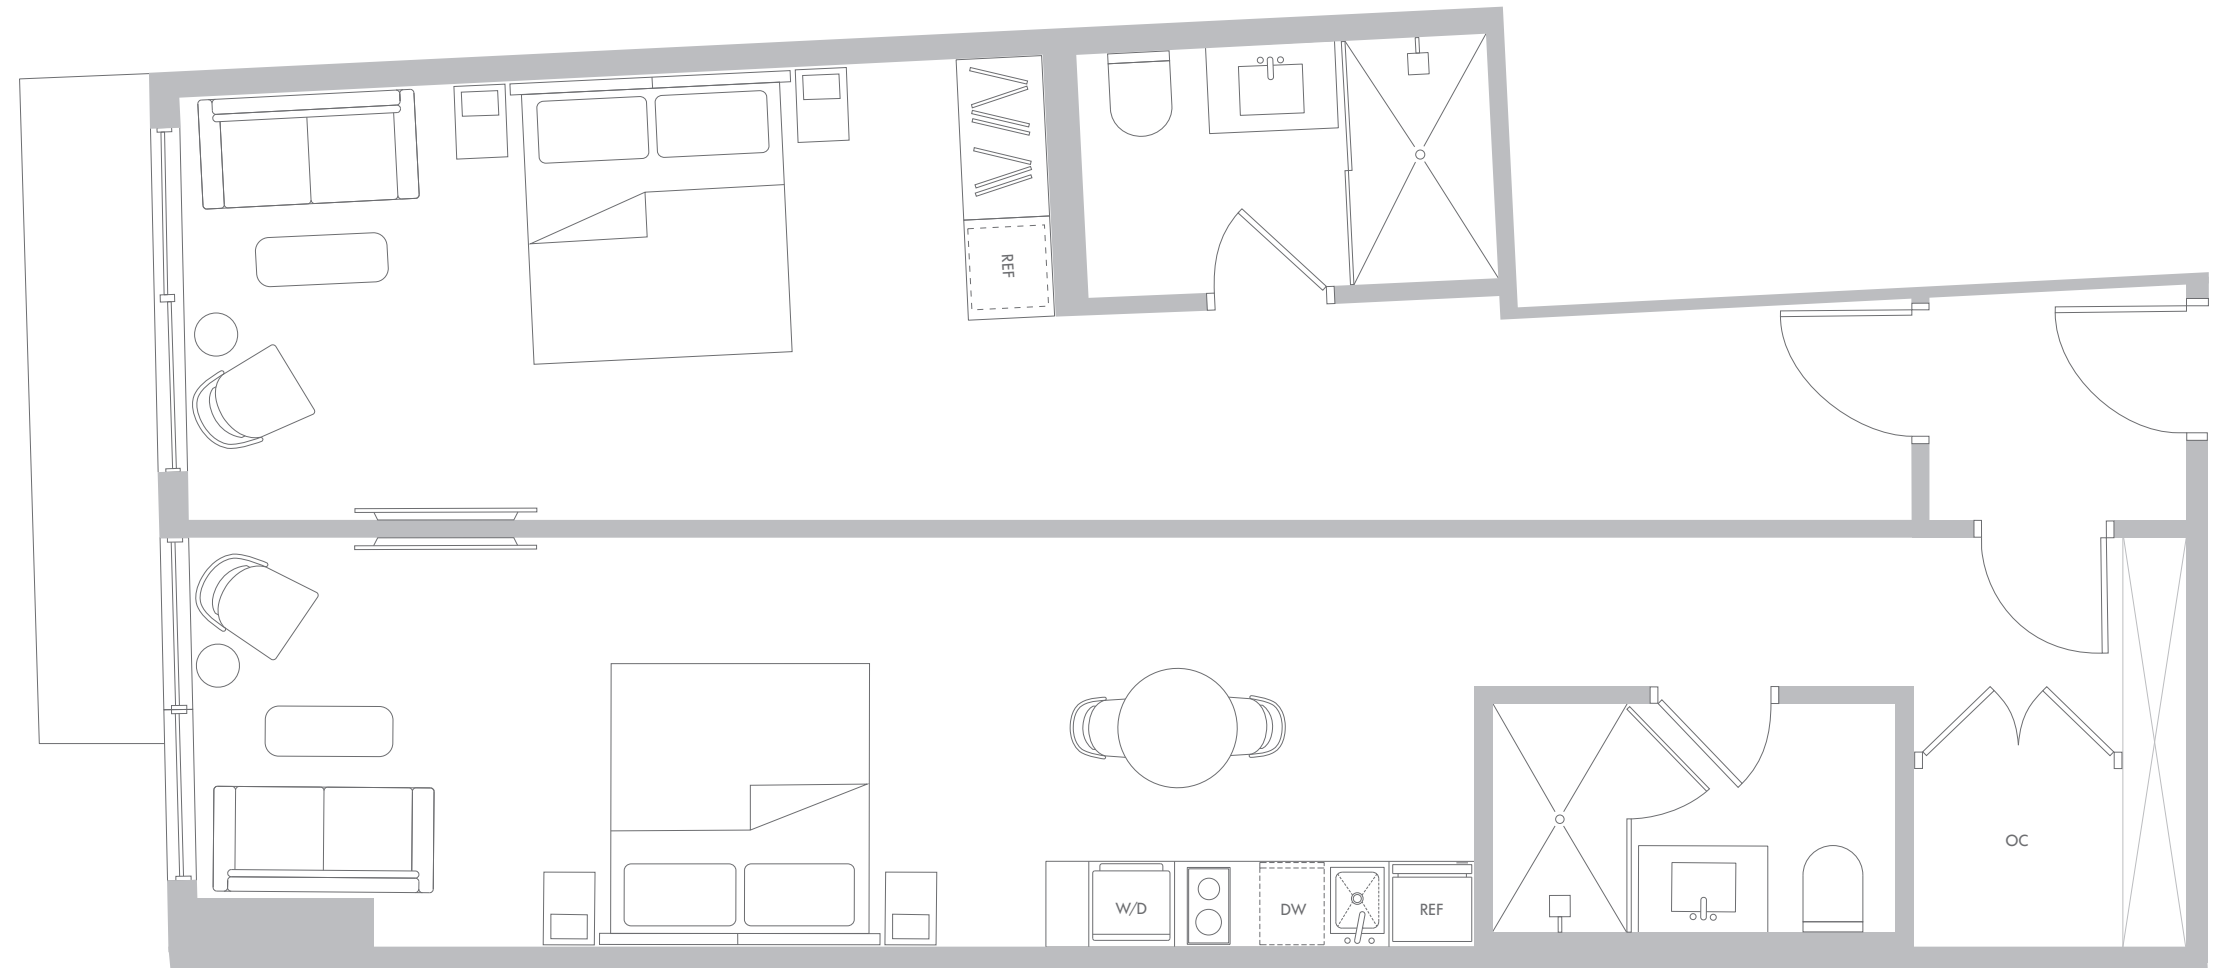

RESIDENCE B2 LEVEL 17

2 Bedrooms / 2 Bathrooms

Interior Space

909 SF
84.5 m²

Exterior Space*

30 SF
2.7 m²

Total Area

939 SF
87.3 m²

*Balconies design and area vary from floor to floor