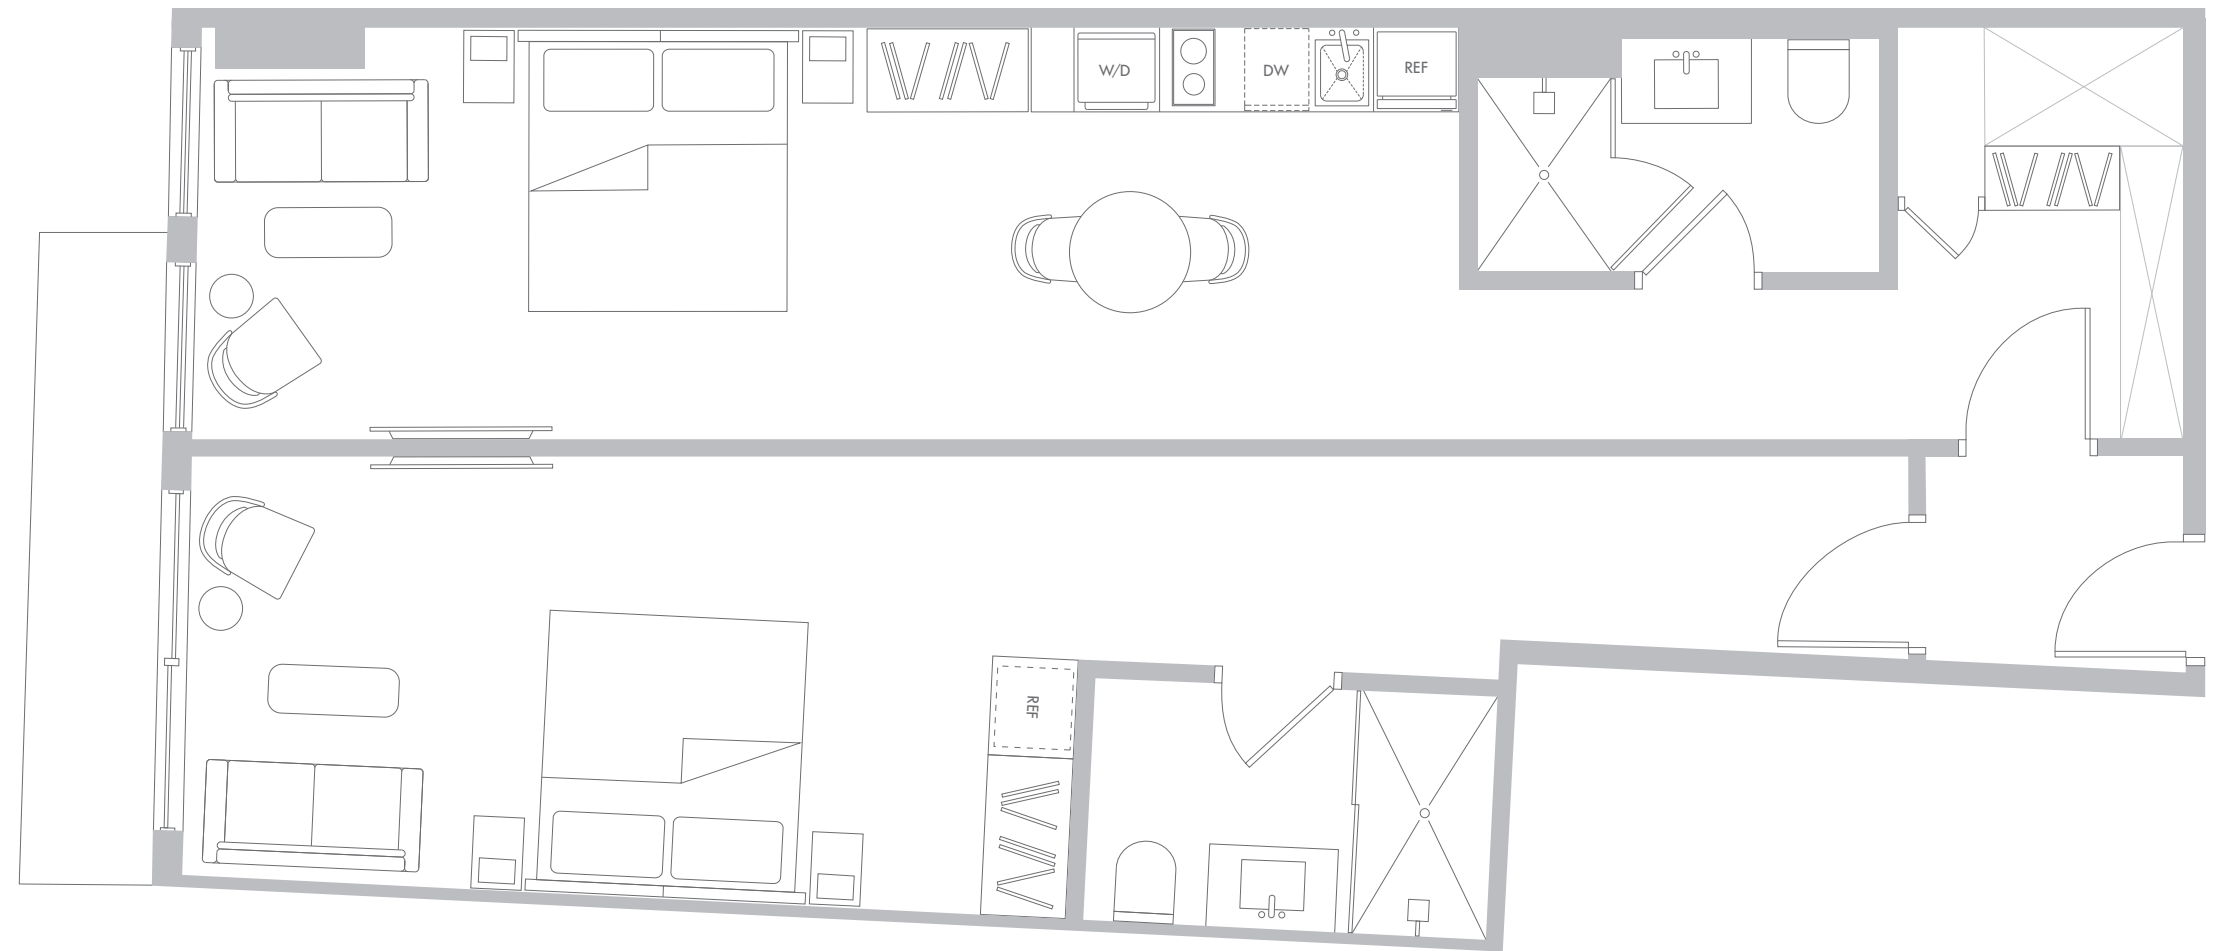

RESIDENCE B1 LEVEL 49

2 Bedrooms / 2 Bathrooms

Interior Space

902 SF
83.8 m2

Exterior Space*

30 SF
2.7 m2

Total Area

932 SF
86.6 m2

*Balconies design and area vary from floor to floor