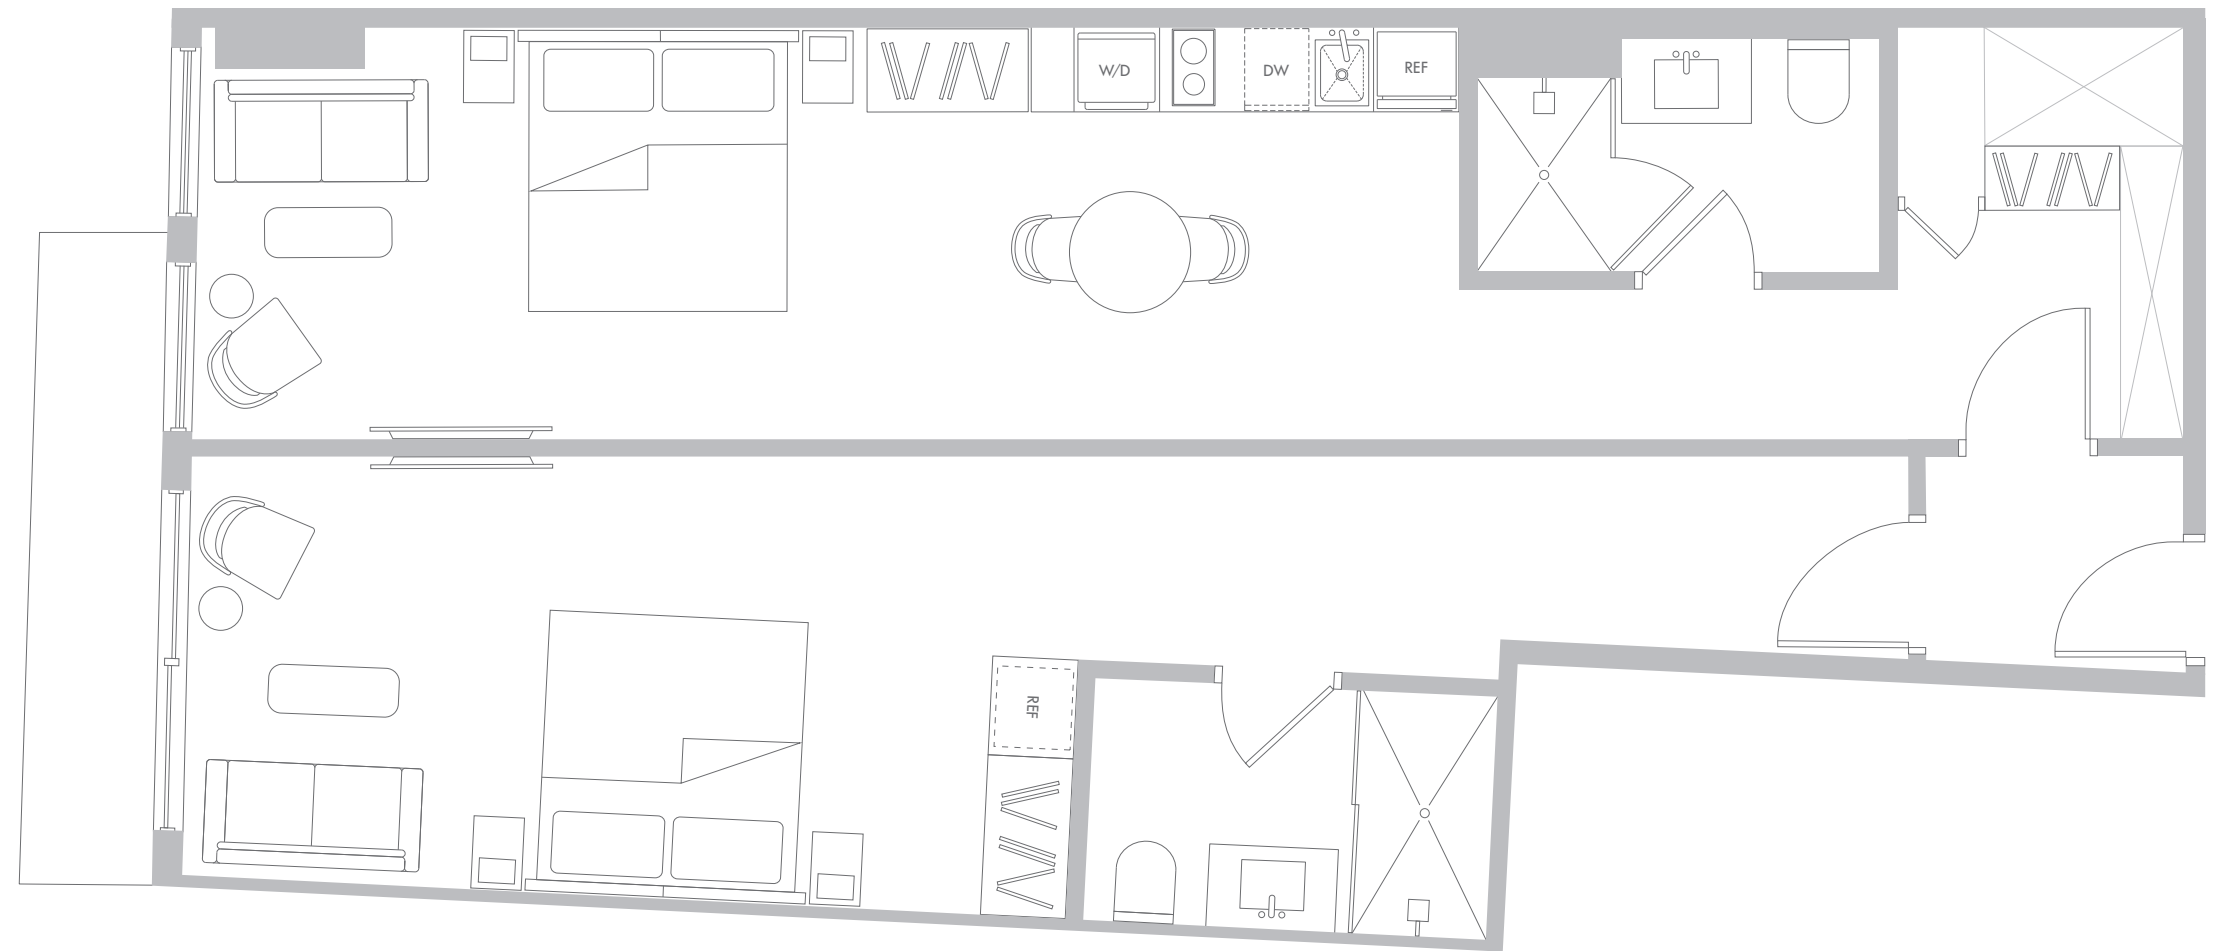

RESIDENCE B1 LEVELS 11-16

2 Bedrooms / 2 Bathrooms

Interior Space

902 SF
83.8 m2

Exterior Space*

61 SF
5.6 m2

Total Area

963 SF
89.5 m2

*Balconies design and area vary from floor to floor