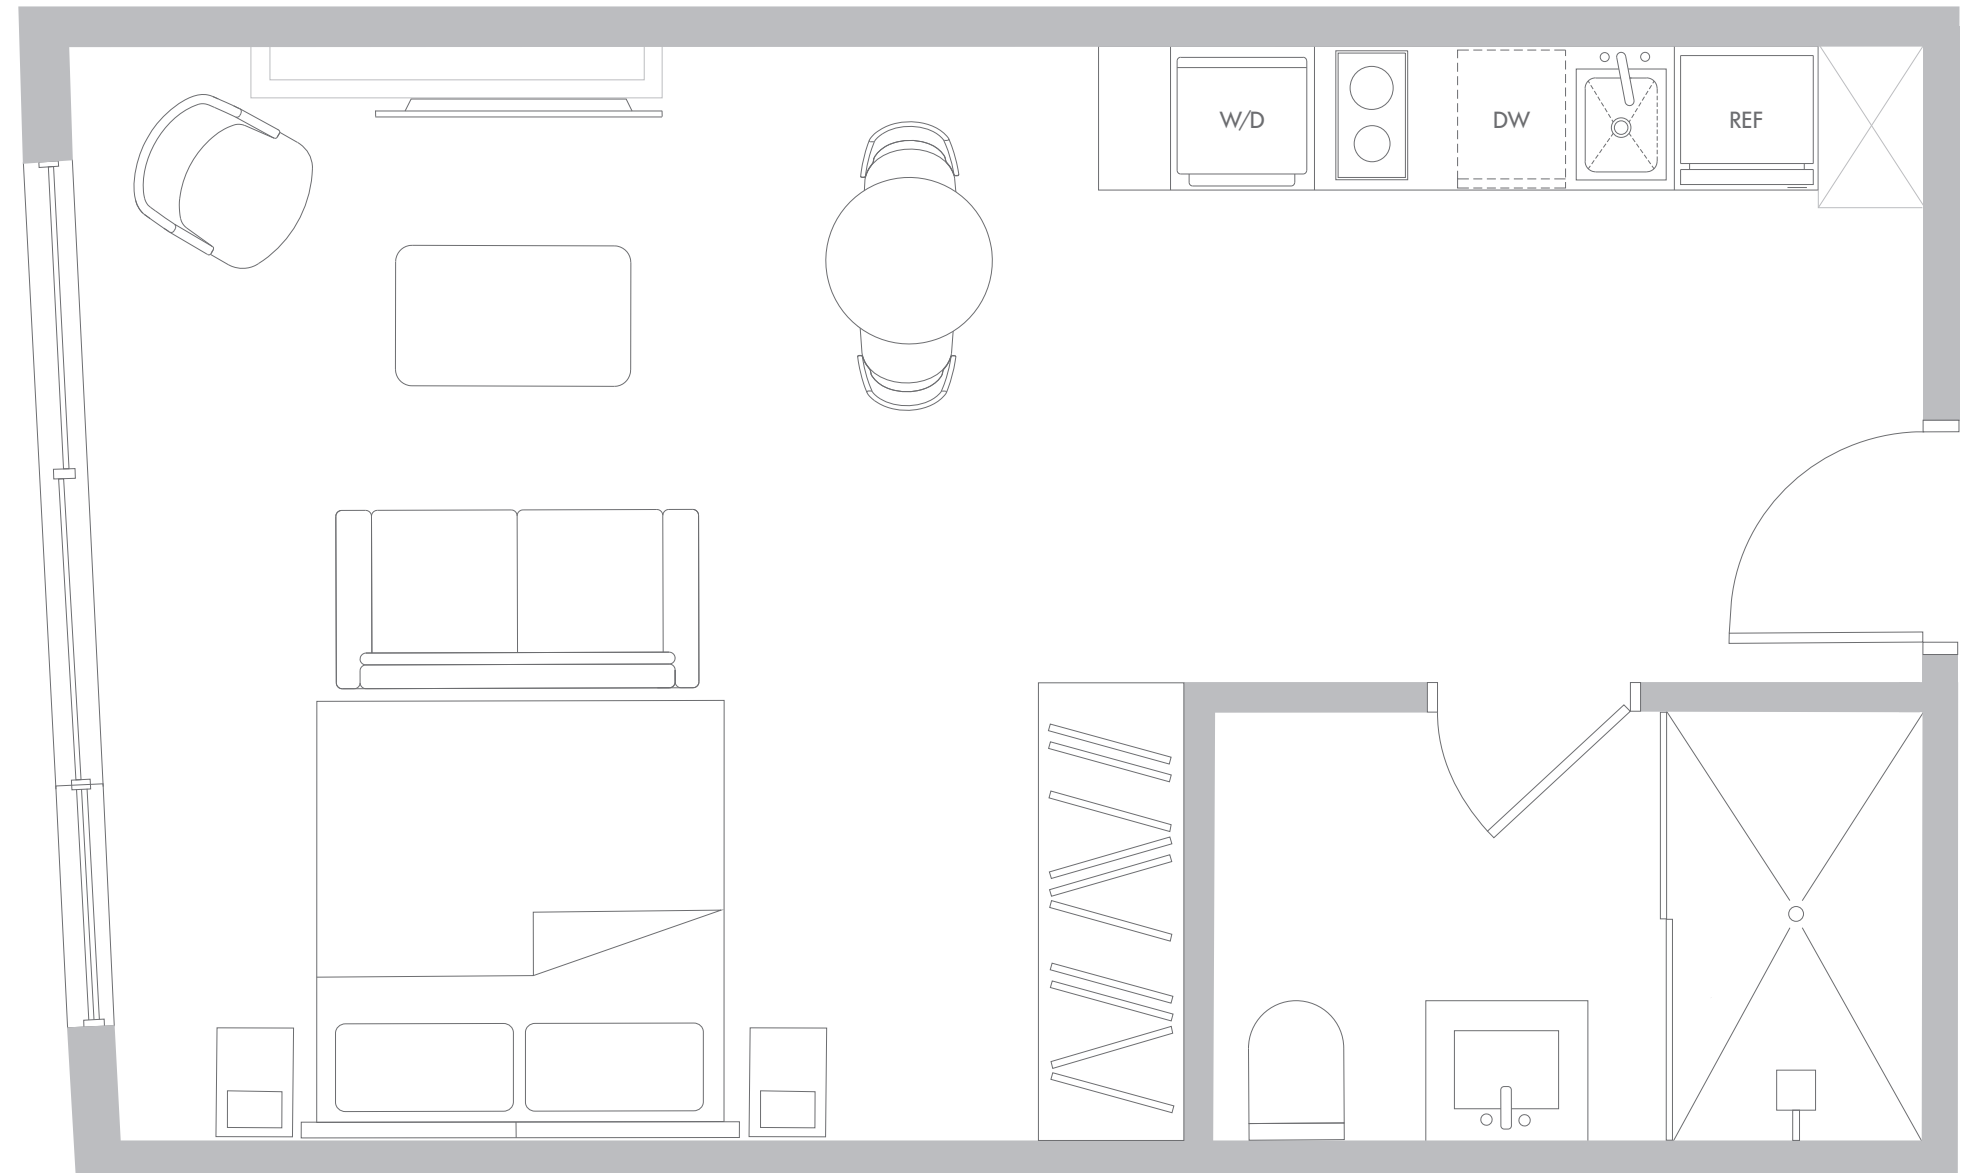

436 SF
40.4 m²

*Balconies design and area vary from floor to floor

RESIDENCE S1 LEVEL 55

Studio/1 Bathroom

Interior Space
406 SF
37.7 m²

RESIDENCE S1 LEVEL 56

Studio/1 Bathroom

Interior Space