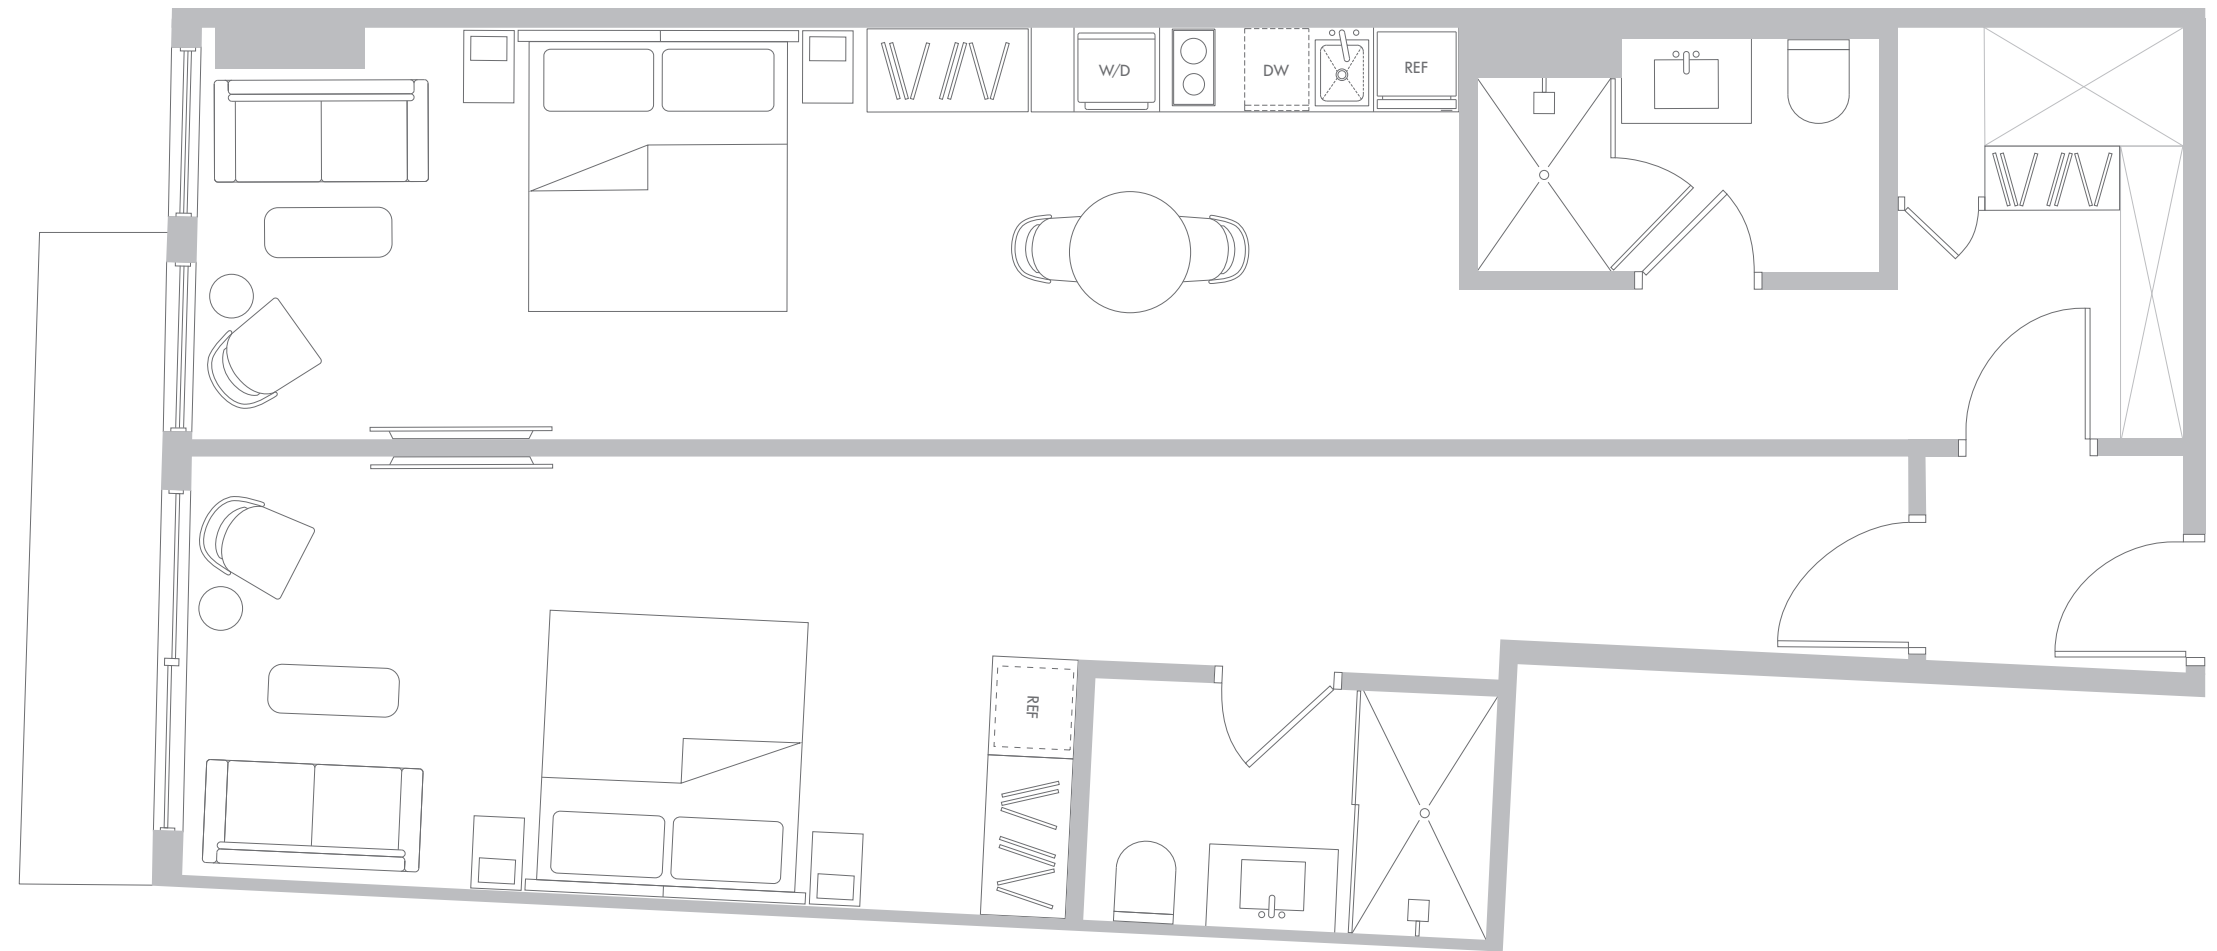

RESIDENCE B1 LEVELS 17-18

2 Bedrooms / 2 Bathrooms

Interior Space

902 SF
83.8 m2

Exterior Space*

30 SF
2.7 m2

Total Area

932 SF
86.6 m2

*Balconies design and area vary from floor to floor