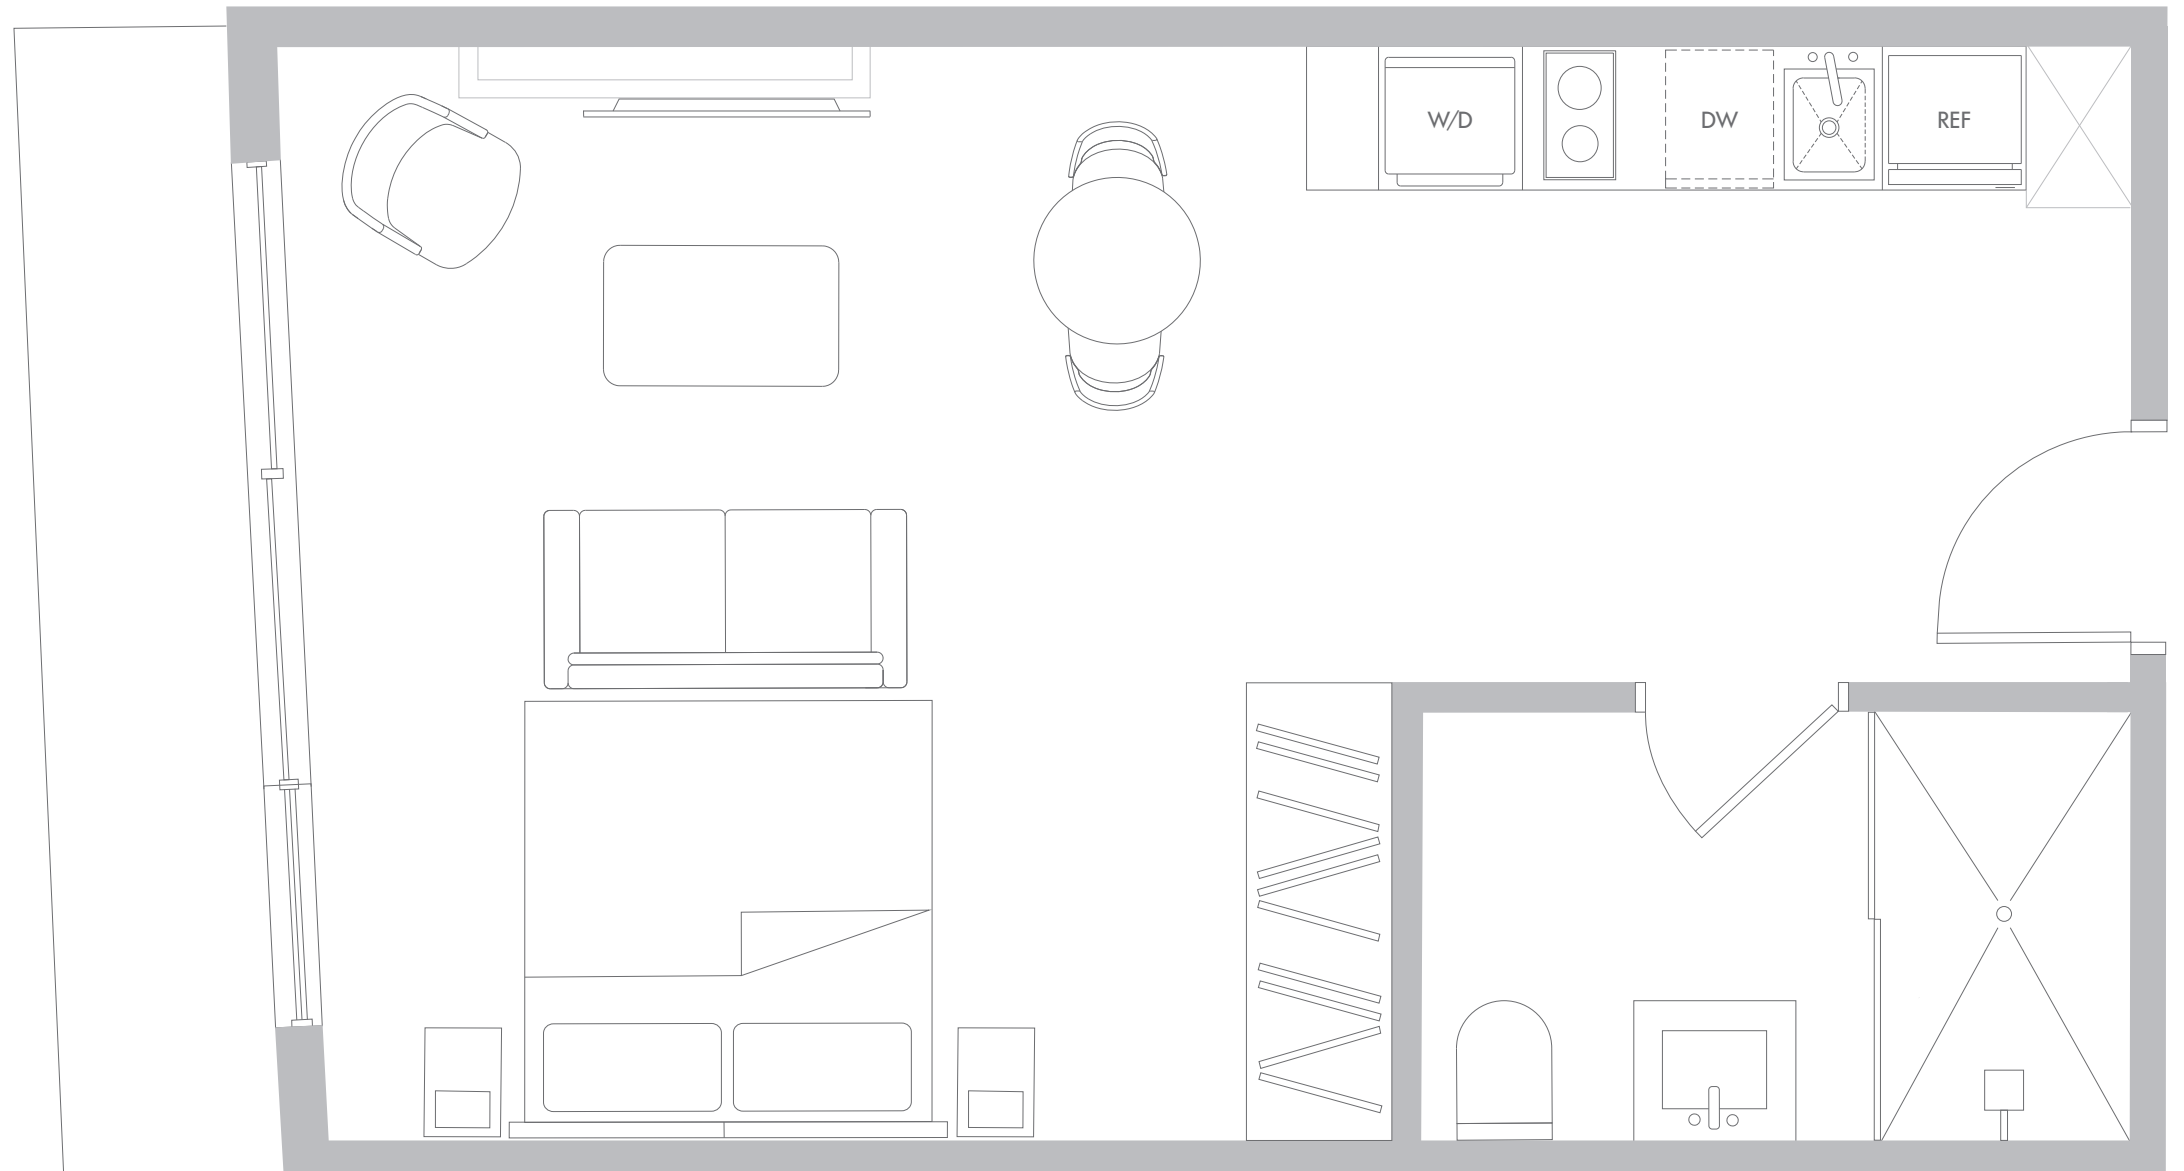

Studio / 1 Bathroom

Interior Space

406 SF
37.7 m²

Exterior Space*

30 SF
2.7 m²

Total Area

436 SF
40.4 m²

*Balconies design and area vary from floor to floor