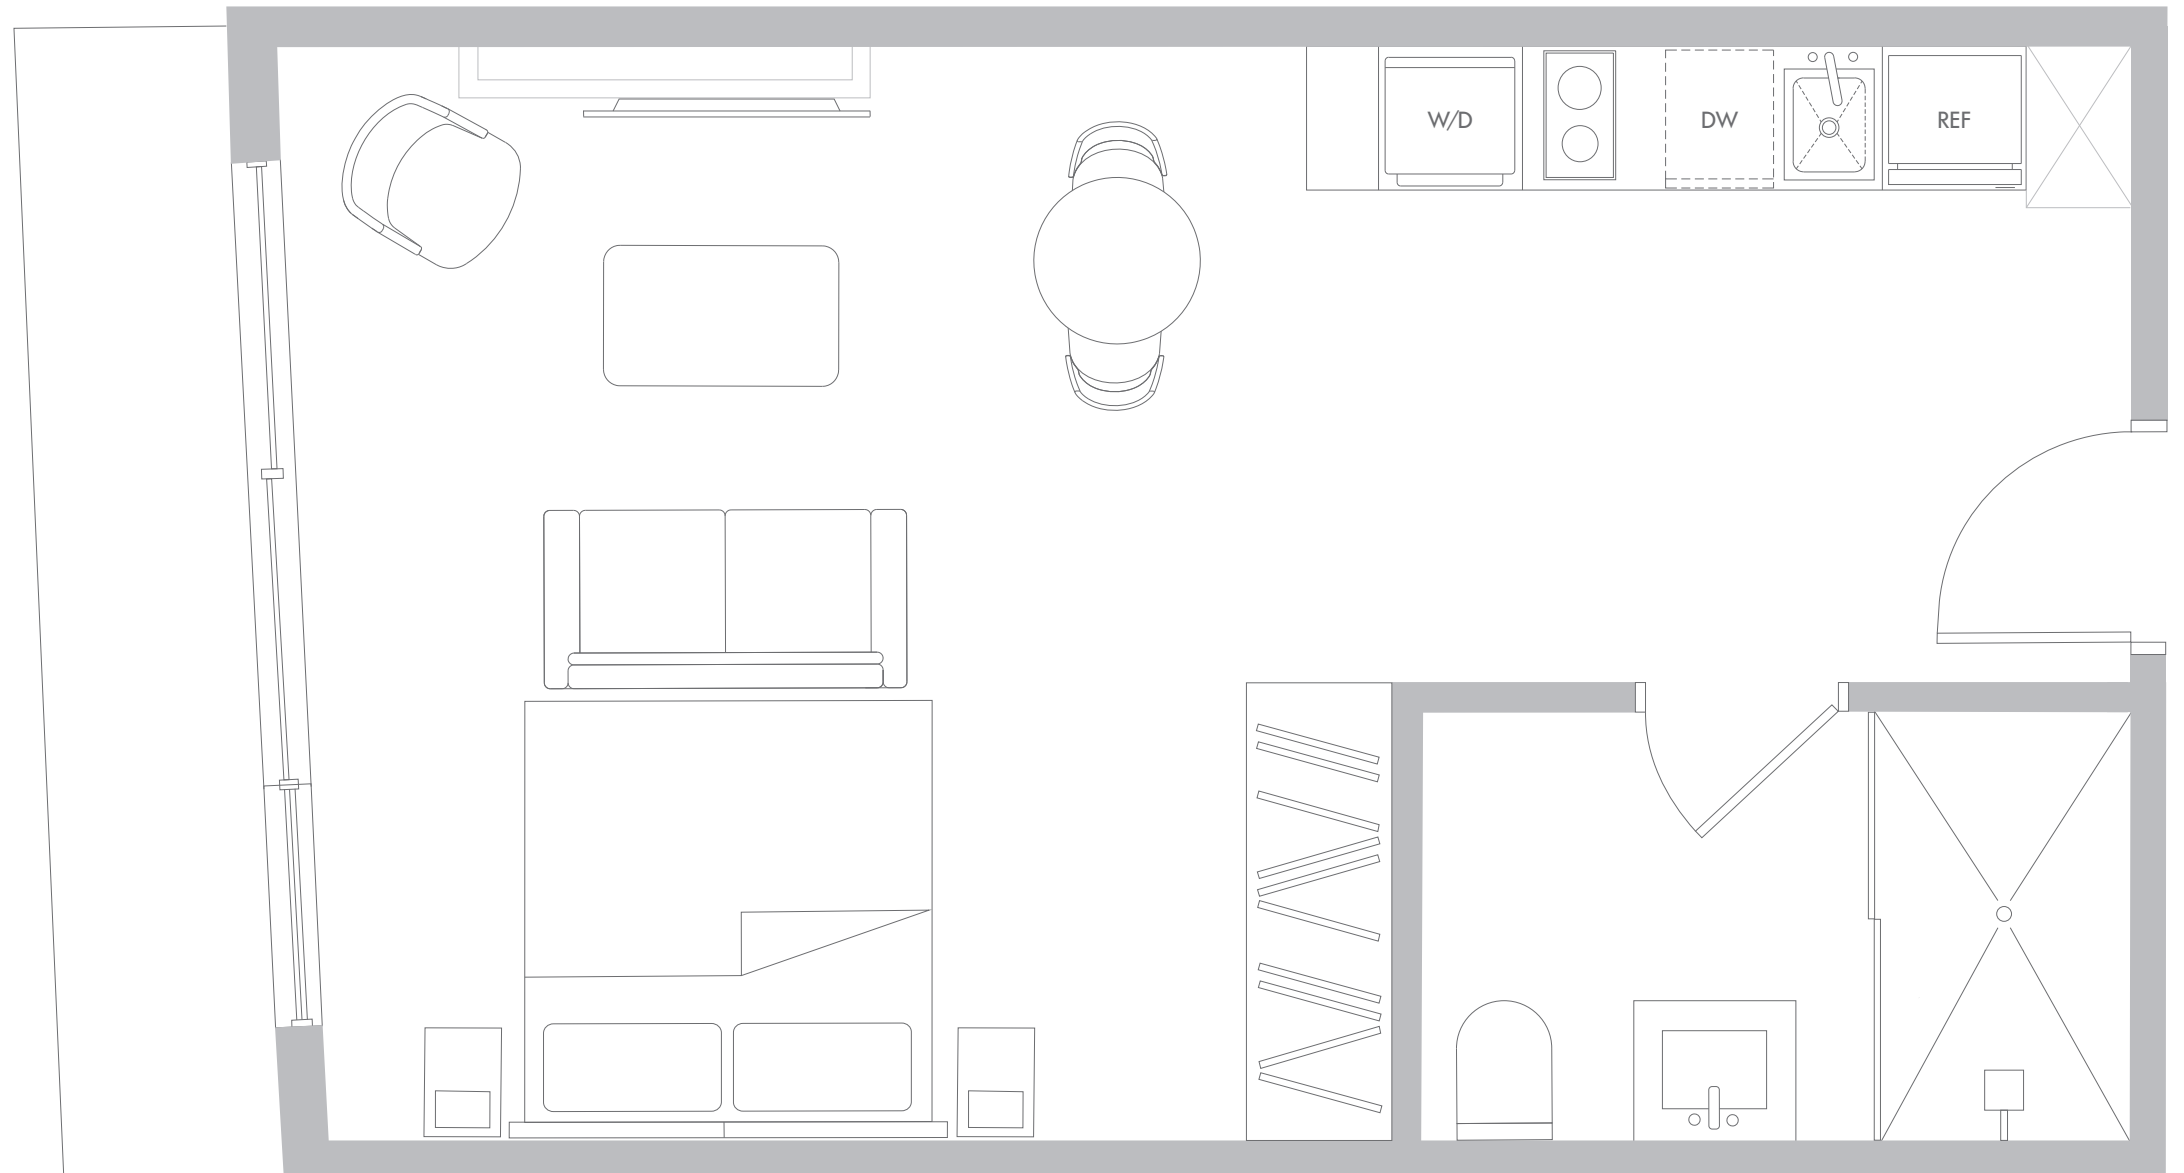

RESIDENCE S1 LEVELS 15-53

Studio / 1 Bathroom

Interior Space

406 SF
37.7 m²

Exterior Space*

46 SF
4.2 m²

Total Area

452 SF
41.9 m²

*Balconies design and area vary from floor to floor