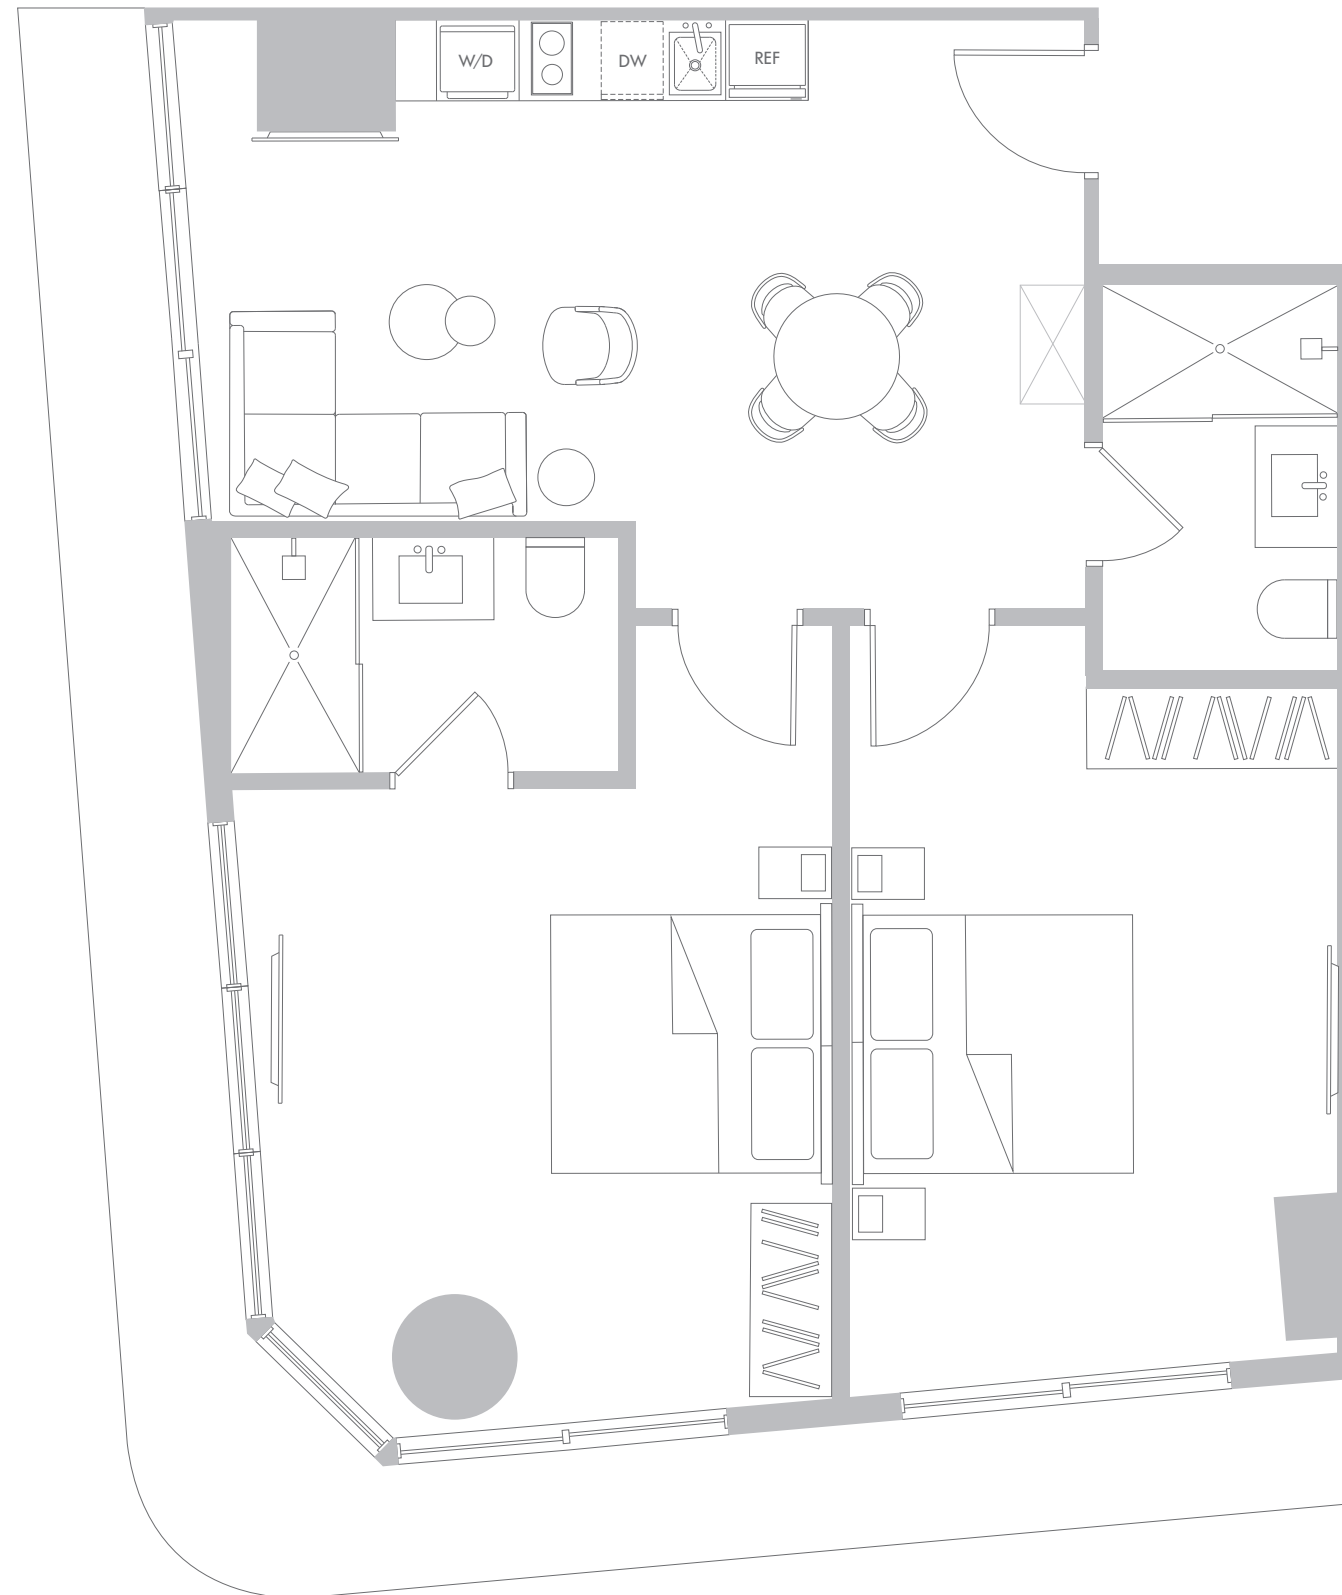

RESIDENCE C1 LEVEL 11

2 Bedrooms / 2 Bathrooms

Interior Space

909 SF
84.4 m²

Exterior Space*

157 SF
14.5 m²

Total Area

1066 SF
98.9 m²

*Balconies design and area vary from floor to floor