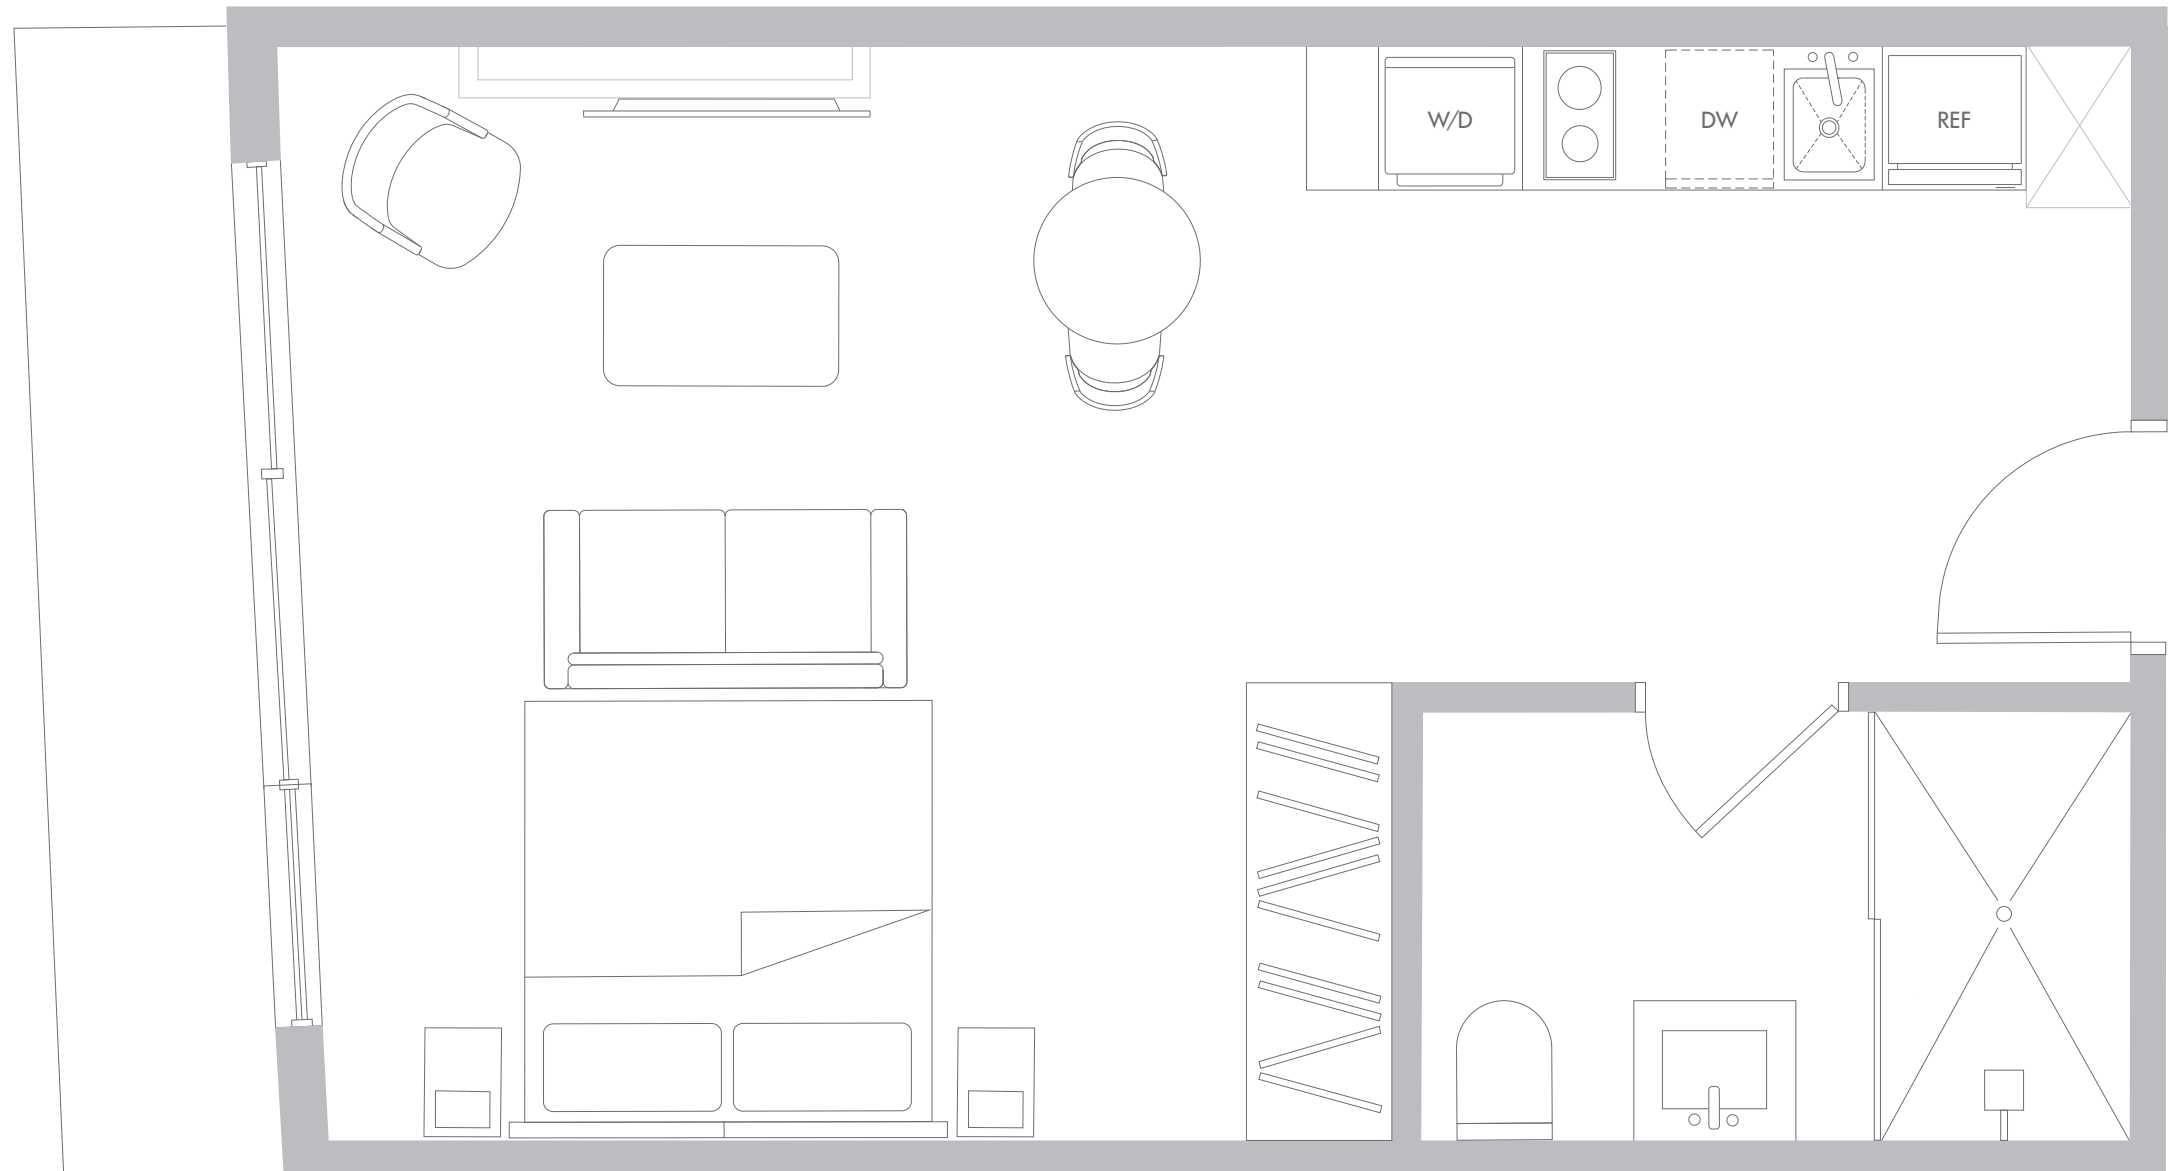

406 SF
37.7 m²

Exterior Space*

46 SF
4.2 m²

Total Area

452 SF
41.9 m²

*Balconies design and area vary from floor to floor

RESIDENCE S2 LEVELS 11-12

Studio / 1 Bathroom