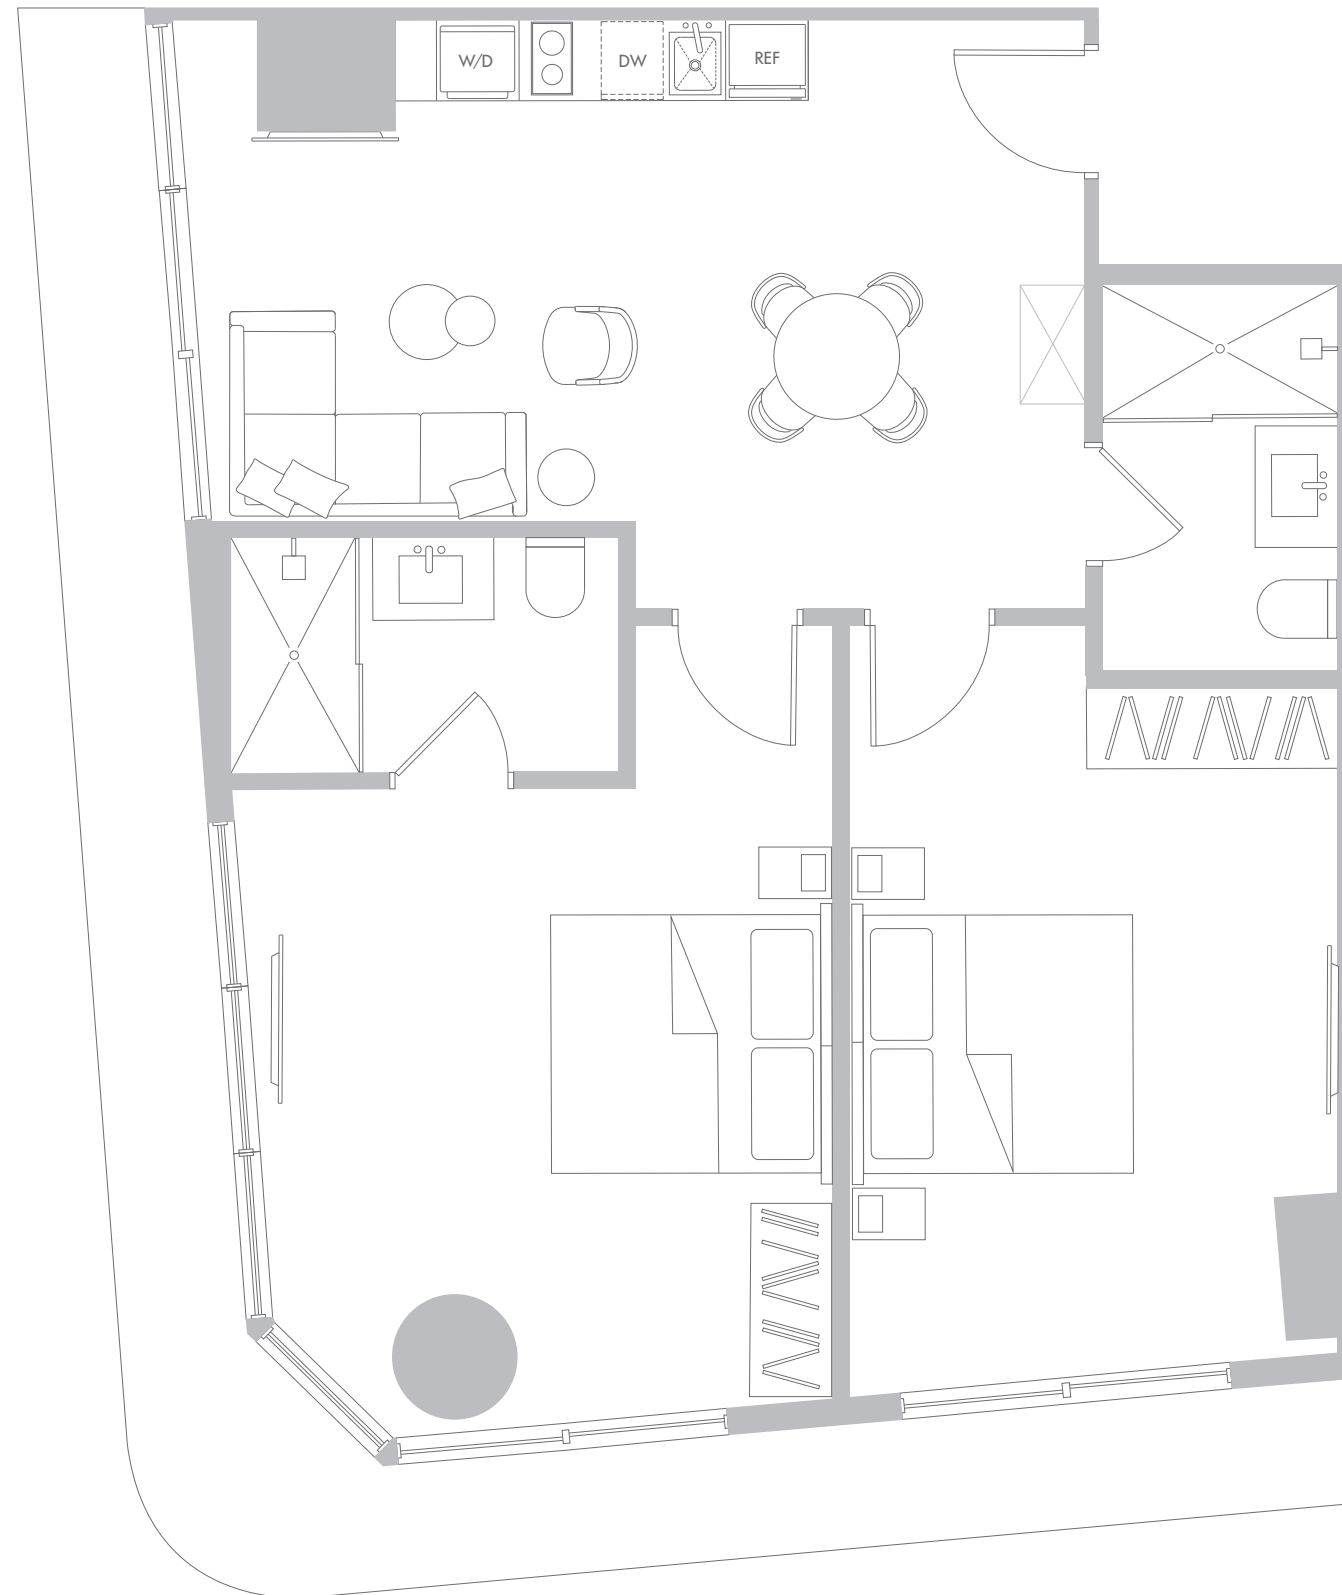

RESIDENCE C1 LEVELS 12-55

2 Bedrooms / 2 Bathrooms

Interior Space

909 SF
84.4 m²

Exterior Space*

193 SF
17.9 m²

Total Area

1102 SF
102.3 m²

*Balconies design and area vary from floor to floor