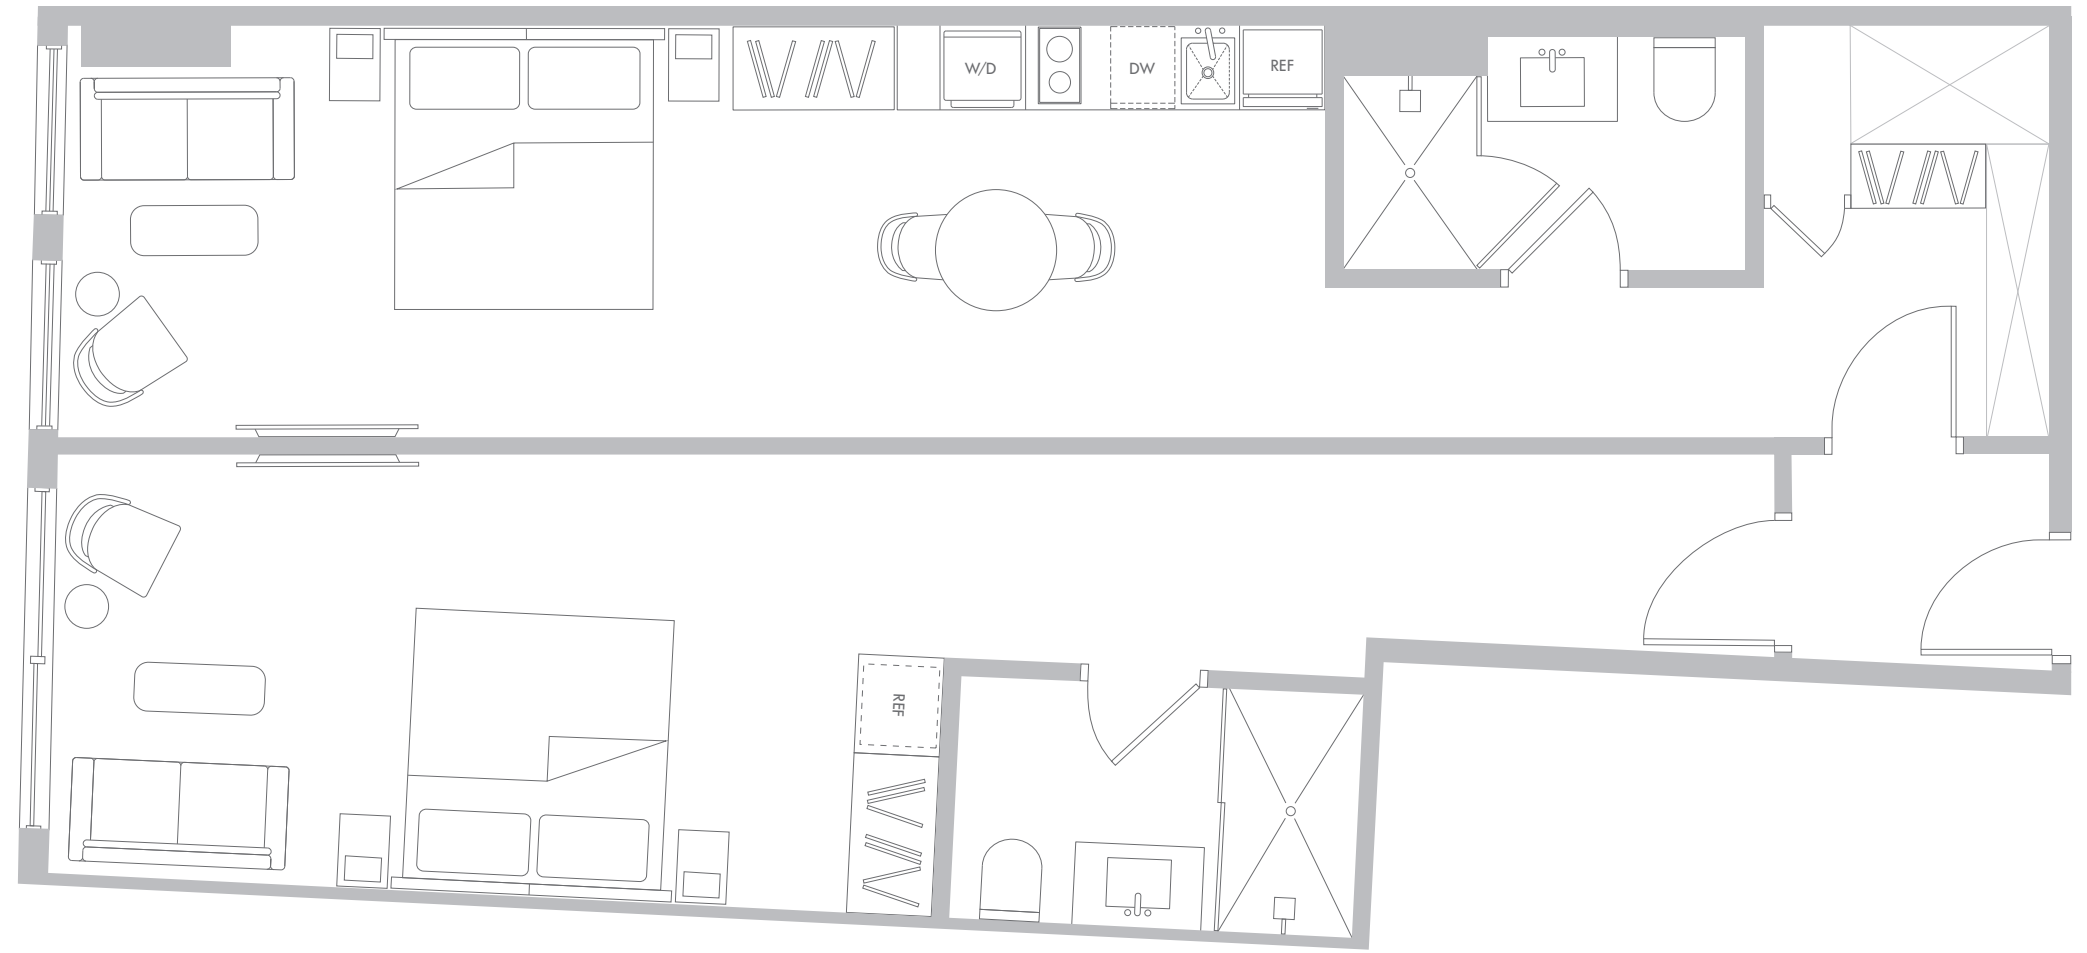

RESIDENCE B1 LEVEL 50

2 Bedrooms / 2 Bathrooms

Interior Space
902 SF
83.8 m2