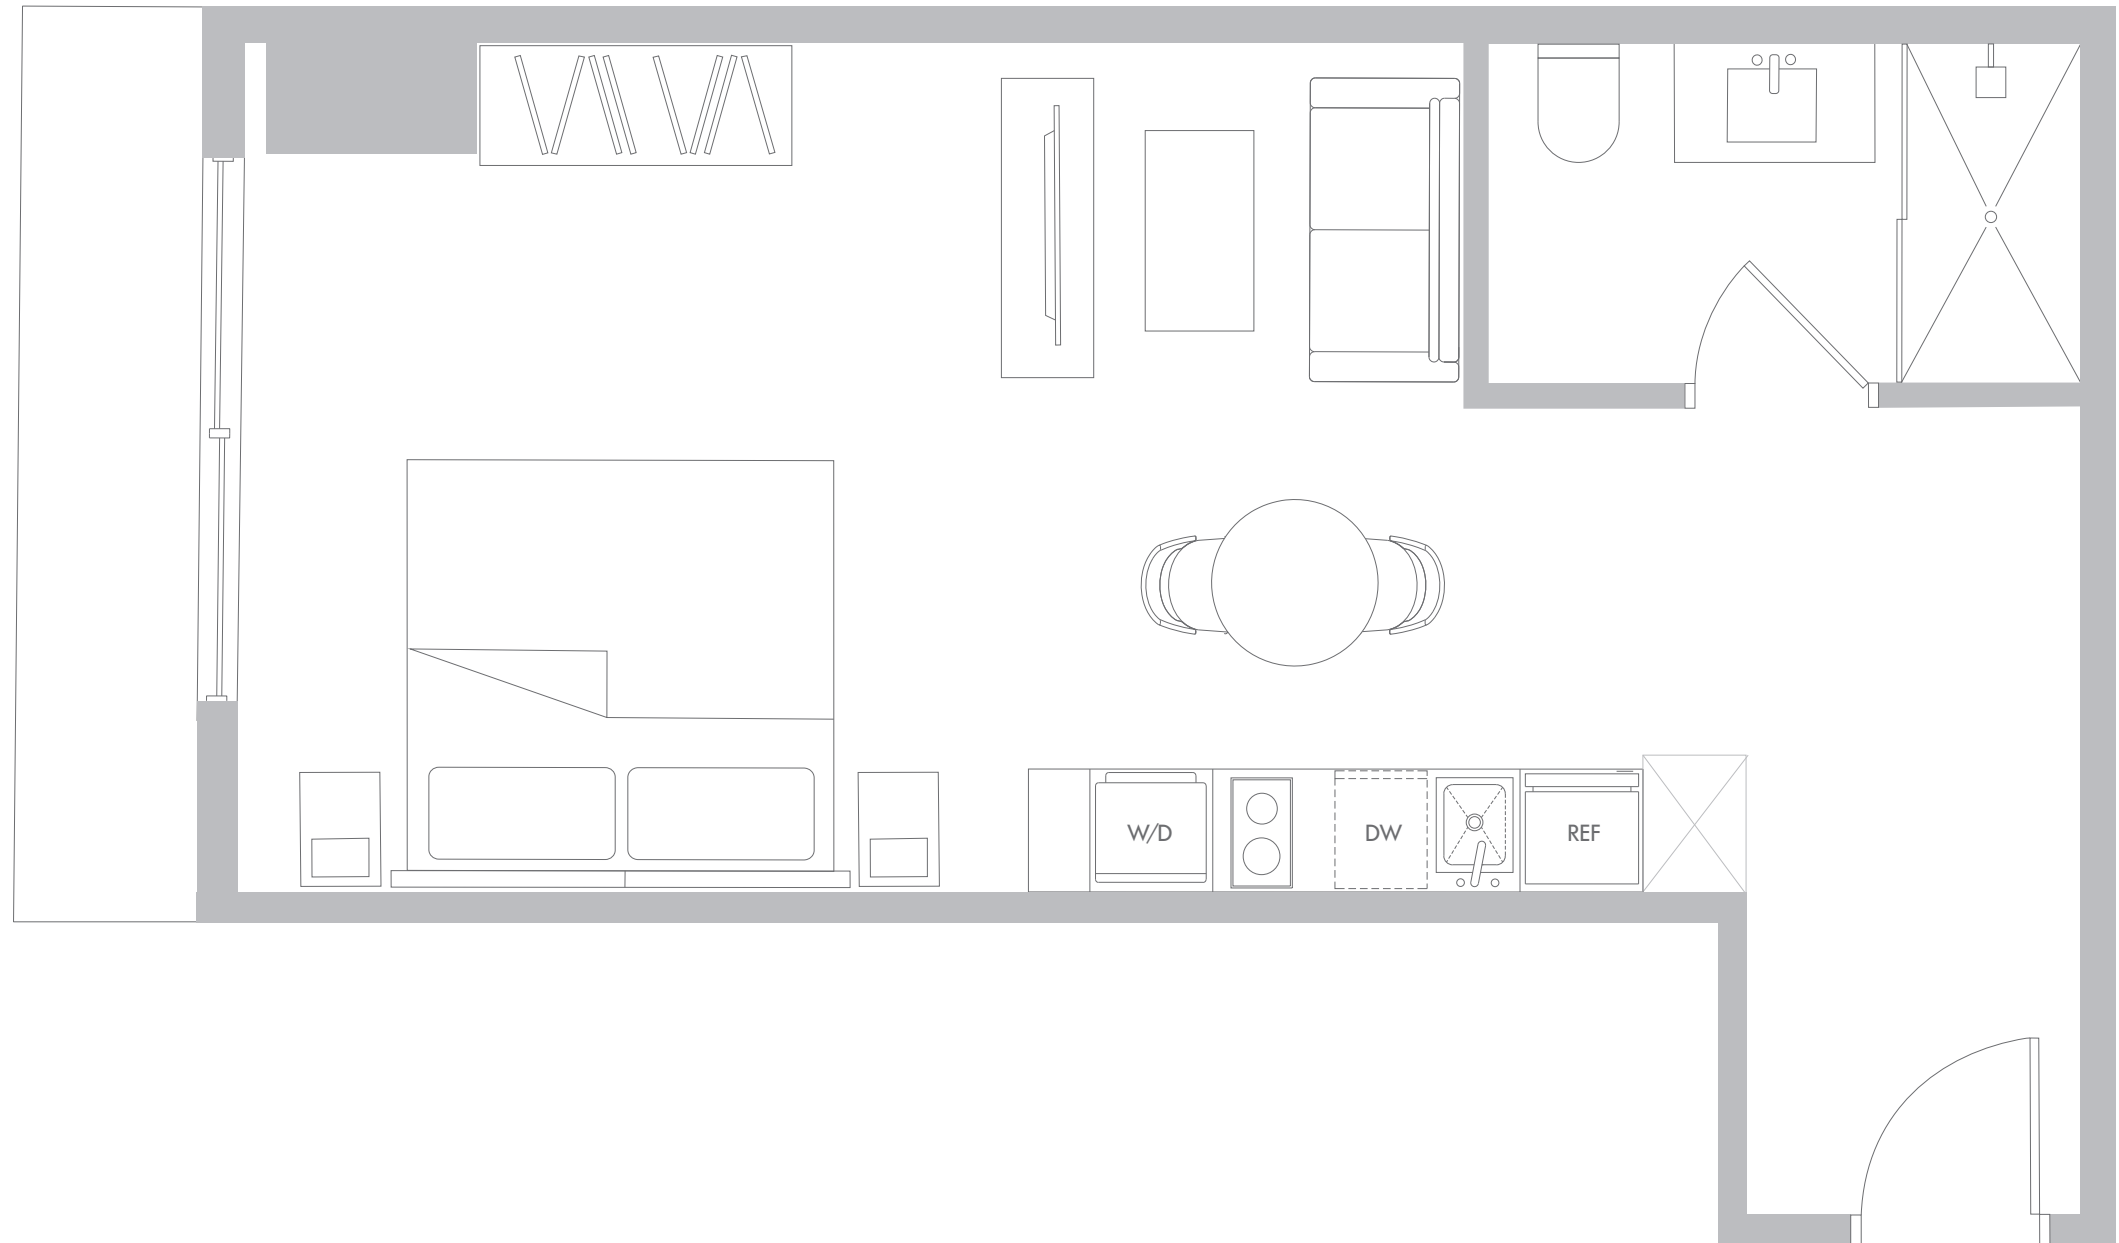

496 SF
46.1 m²

Exterior Space*

30 SF
2.7 m²

Total Area

526 SF
48.9 m²

*Balconies design and area vary from floor to floor

RESIDENCE S3 LEVELS 50-56

Studio / 1 Bathroom