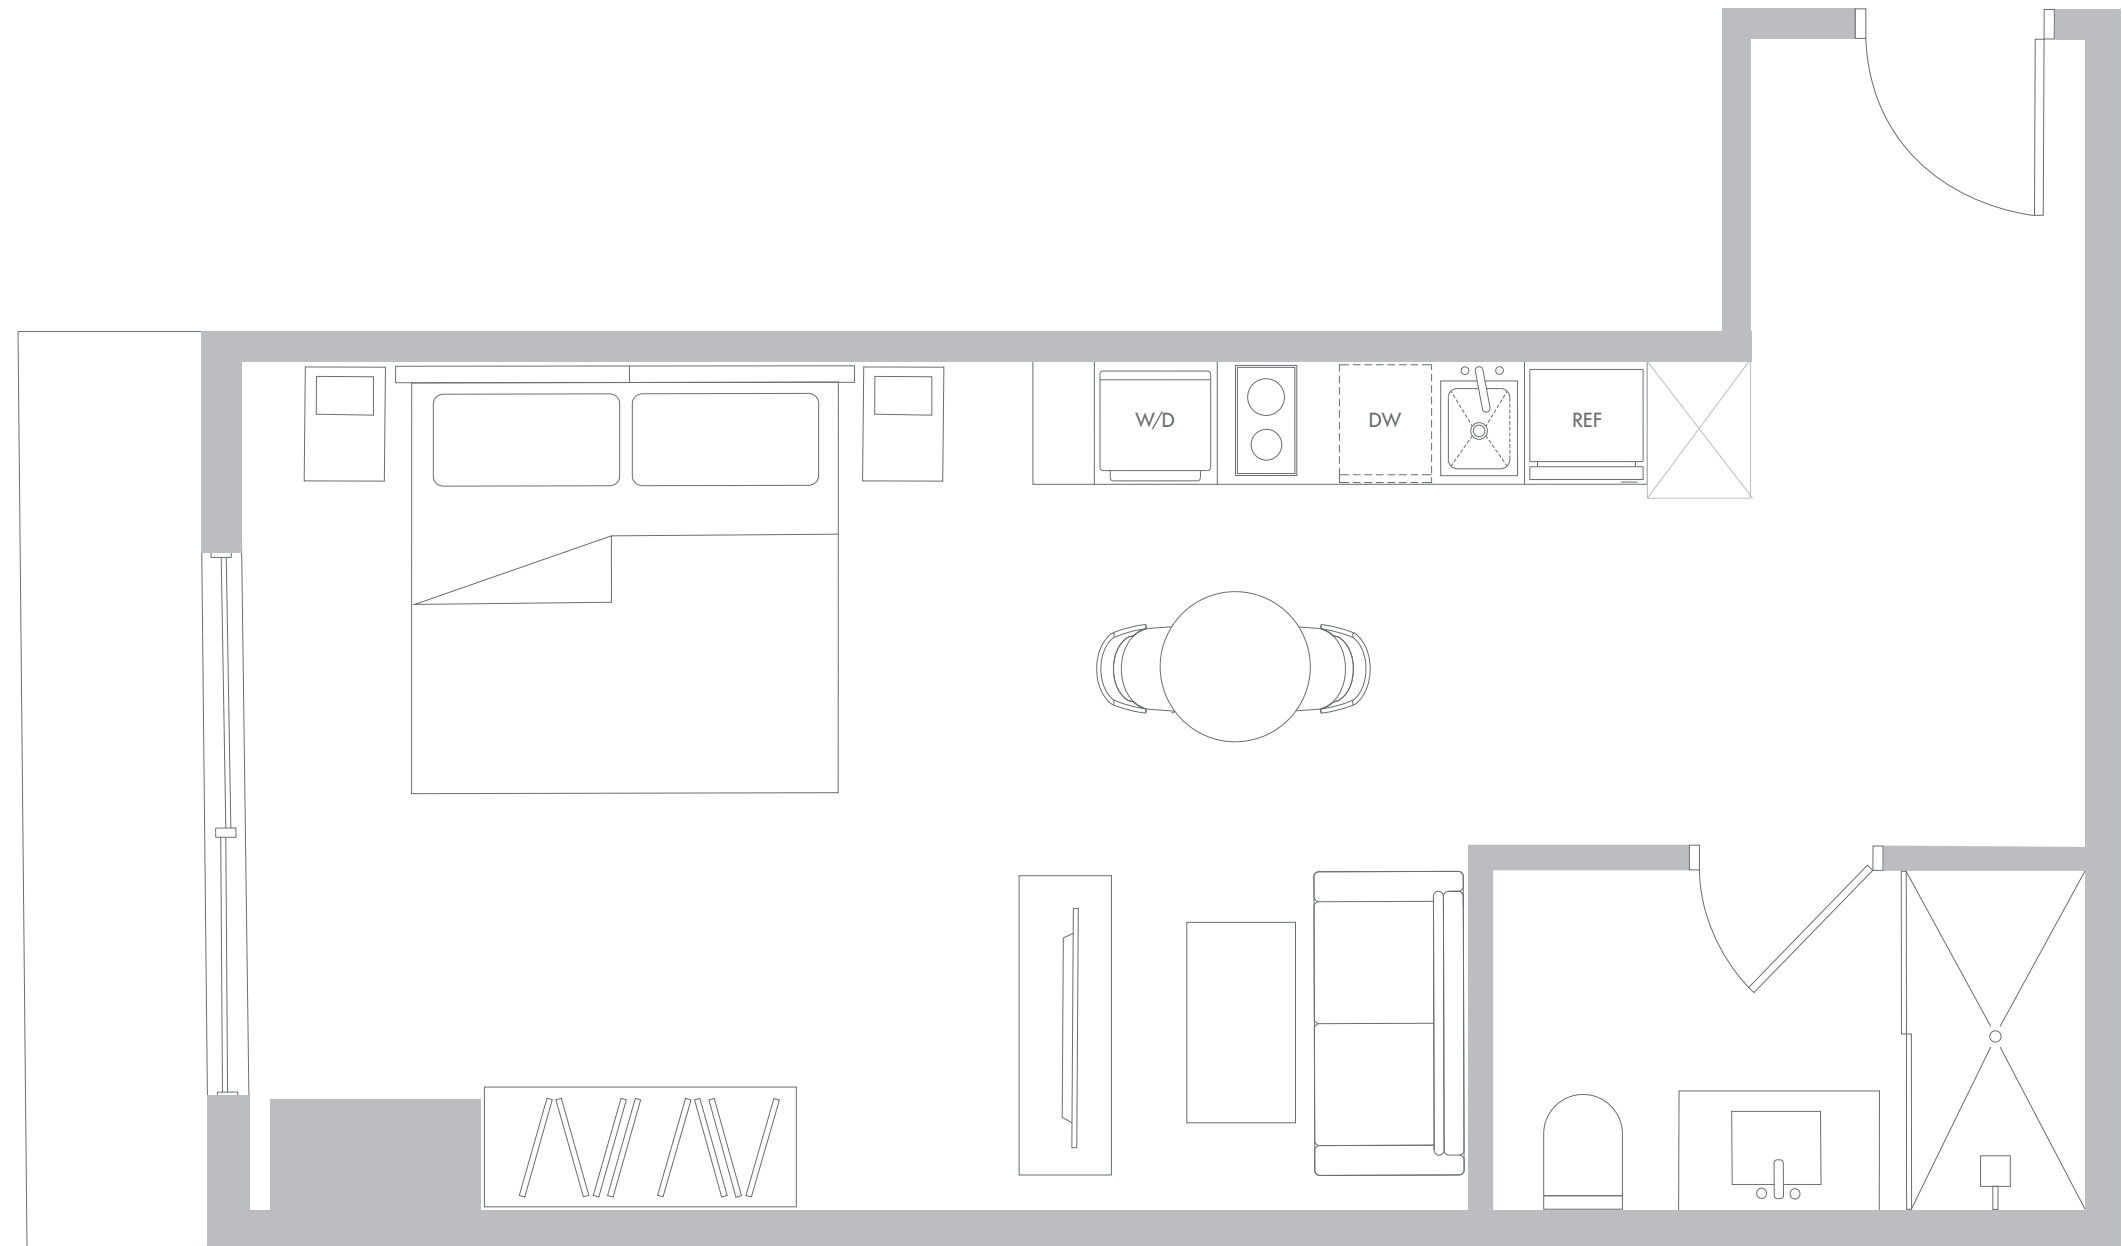

Studio / 1 Bathroom

Interior Space

498 SF
46.3 m²

Exterior Space*

43 SF
3.9 m²

Total Area

541 SF
50.3 m²

*Balconies design and area vary from floor to floor