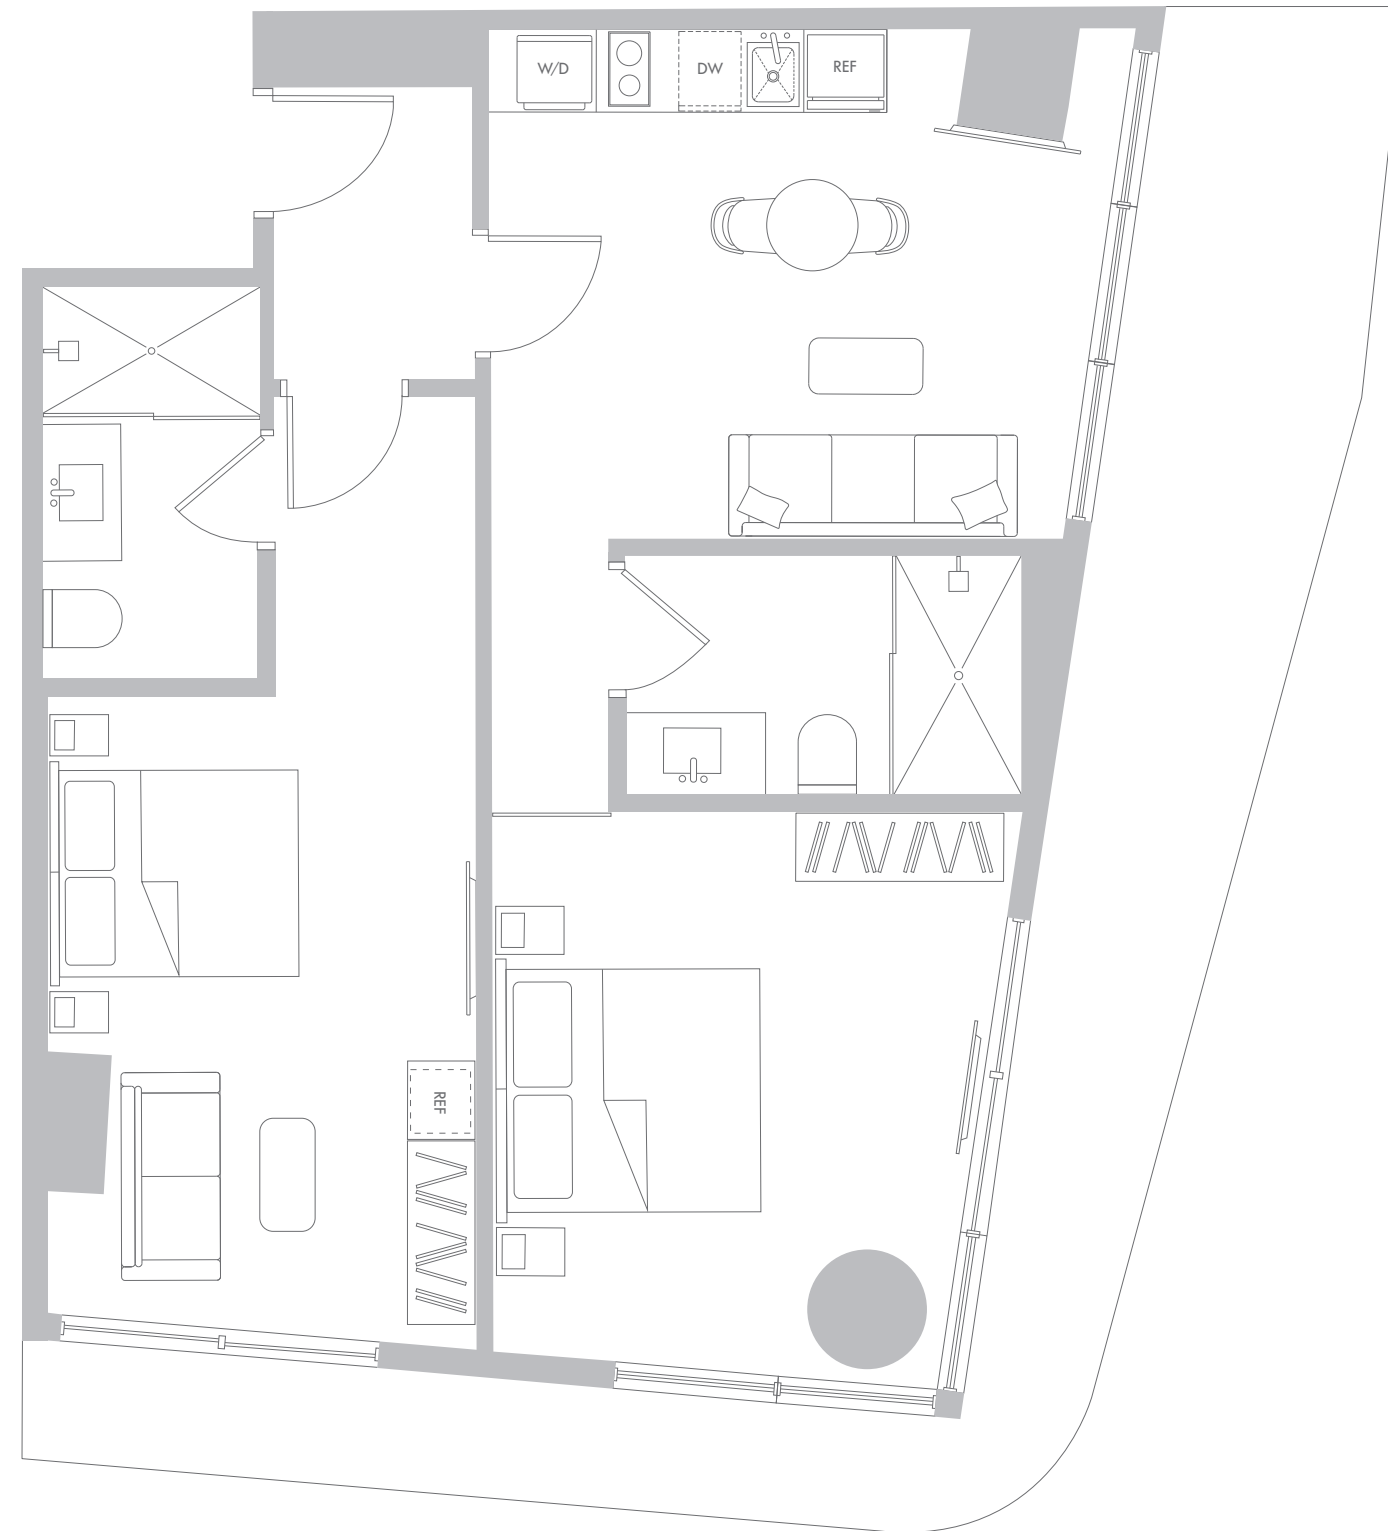

RESIDENCE C4 LEVELS 11-25

2 Bedrooms / 2 Bathrooms

Interior Space

841 SF
78.1 m²

Exterior Space*

264 SF
24.5 m²

Total Area

1105 SF
102.7 m²

*Balconies design and area vary from floor to floor