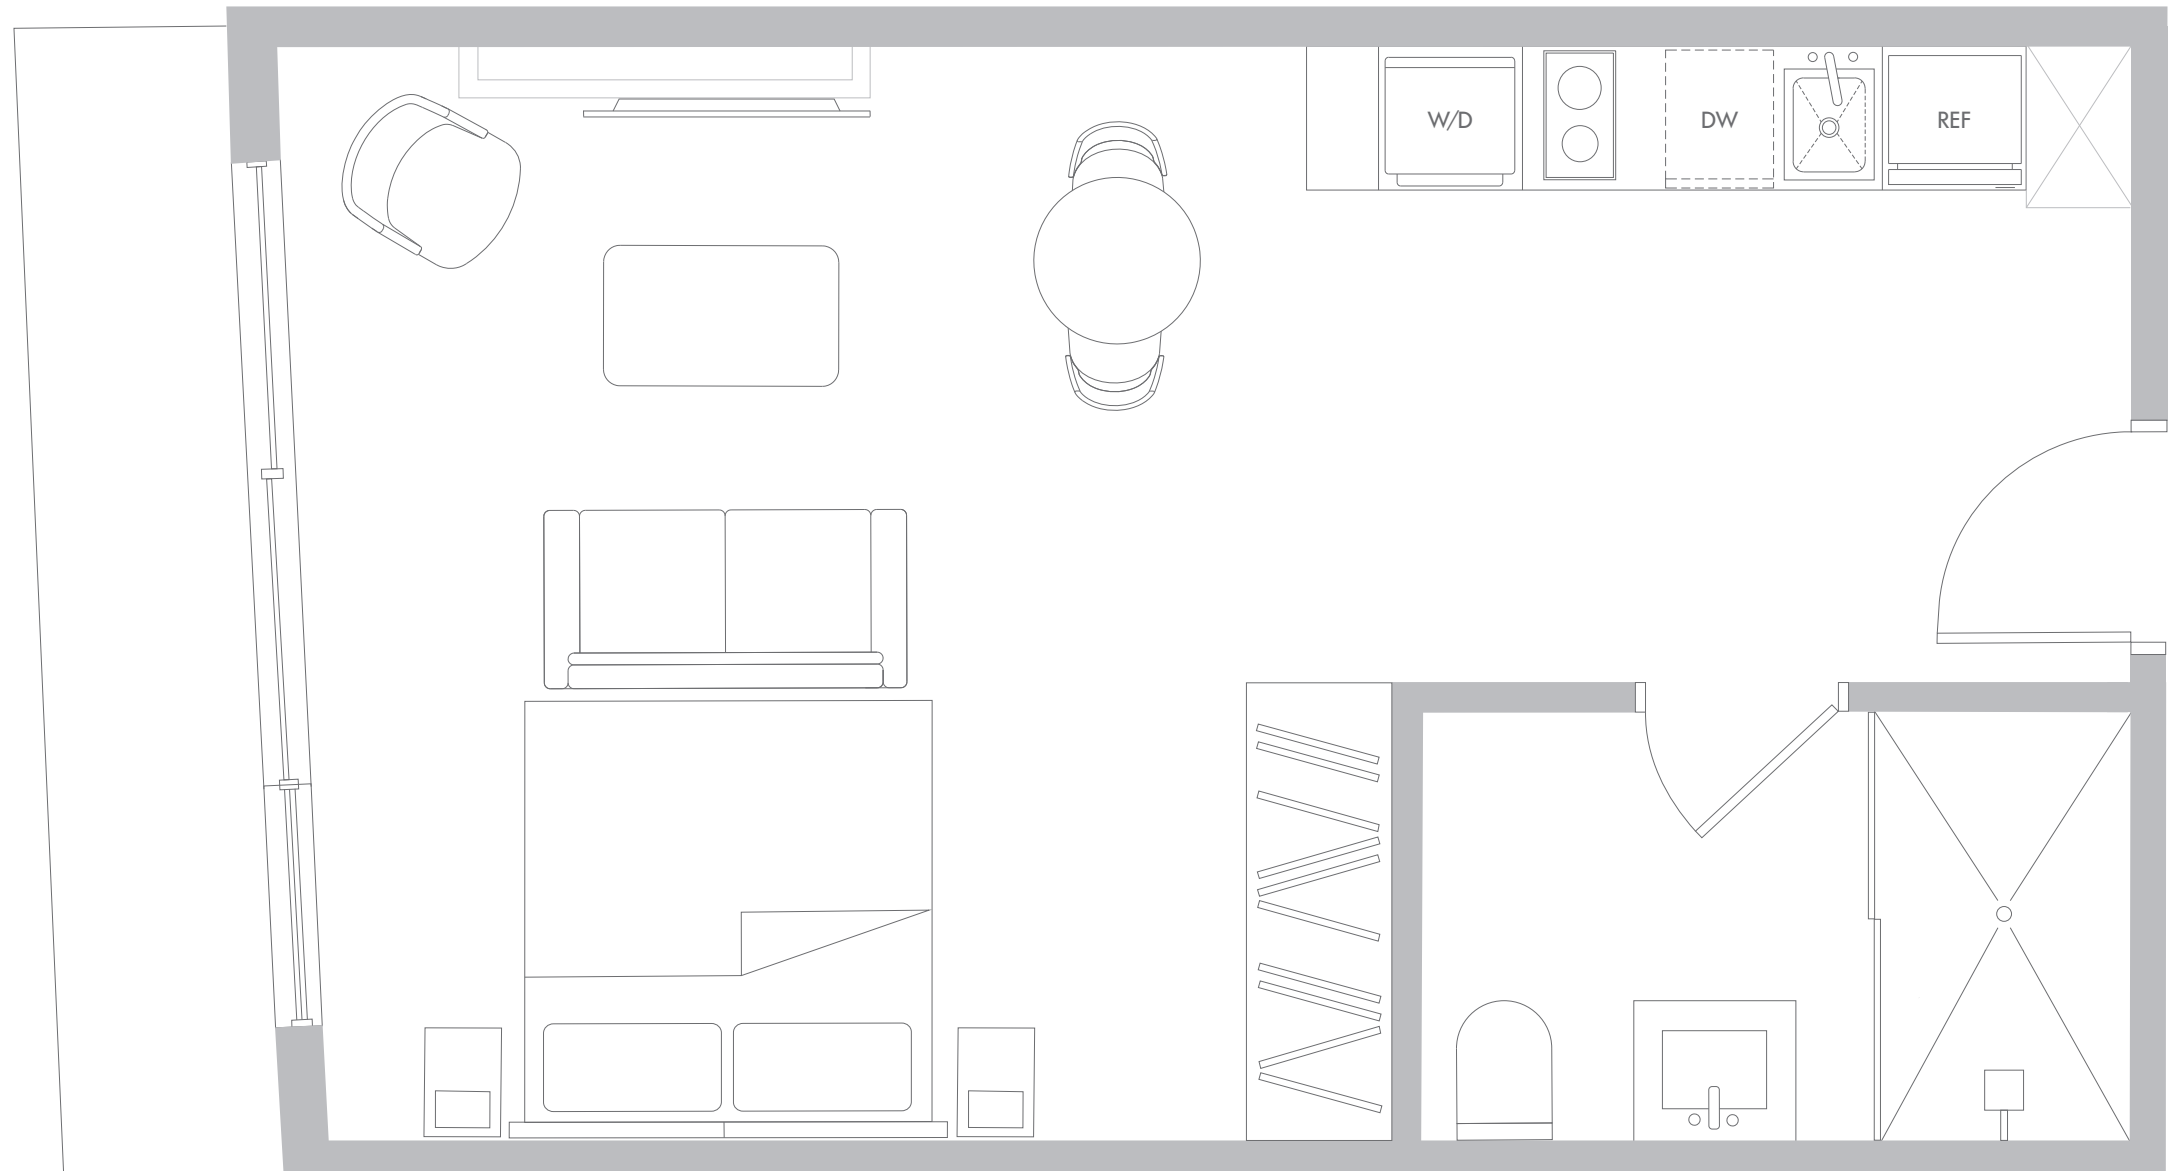

RESIDENCE S1 LEVEL 11

Studio / 1 Bathroom

Interior Space

406 SF
37.7 m²

Exterior Space*

46 SF
4.2 m²

Total Area

452 SF
41.9 m²

*Balconies design and area vary from floor to floor