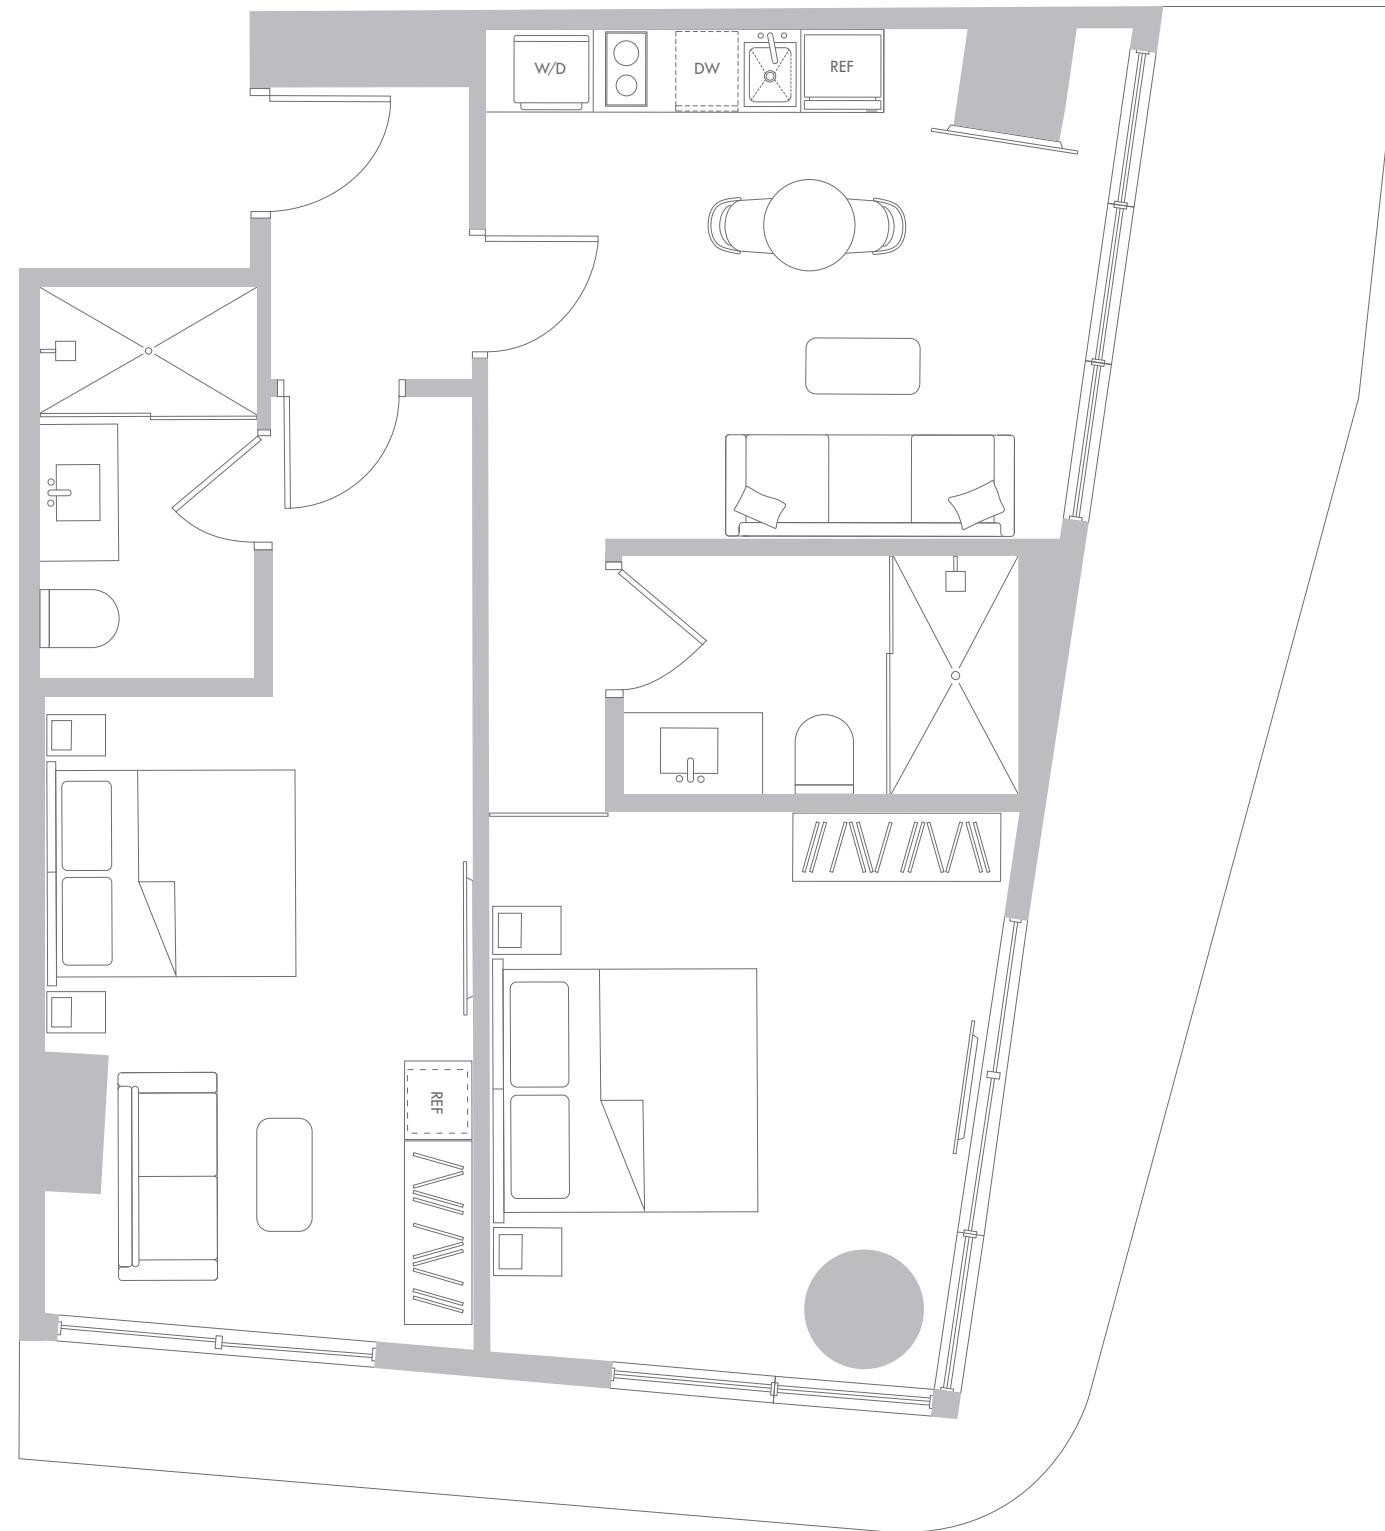

841 SF
78.1 m²

Exterior Space*

226 SF
20.9 m²

Total Area

1105 SF
102.7 m²

*Balconies design and area vary from floor to floor

RESIDENCE C4 LEVELS 35-43

2 Bedrooms / 2 Bathrooms