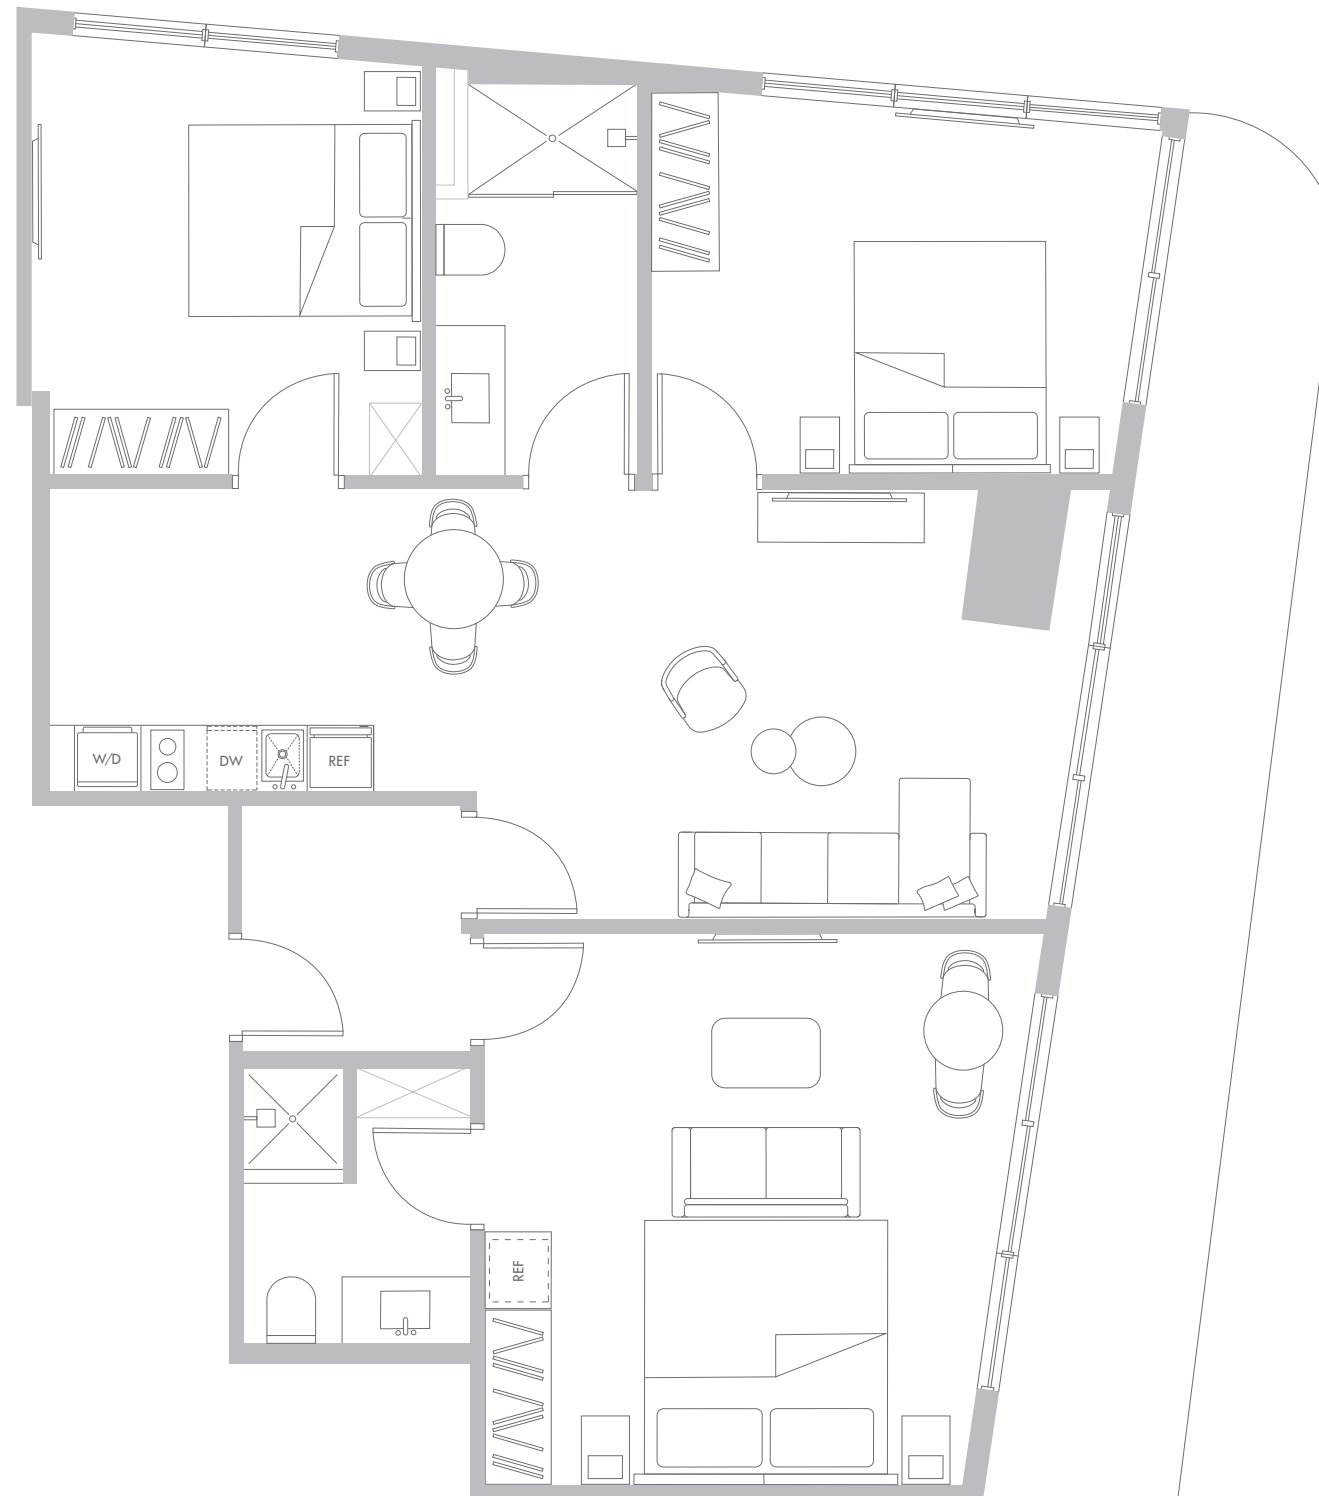

RESIDENCE D1 LEVELS 35-56

3 Bedrooms / 2 Bathrooms

Interior Space

1223 SF
113.6 m²

Exterior Space*

128 SF
11.8 m²

Total Area

1351 SF
125.4 m²

*Balconies design and area vary from floor to floor