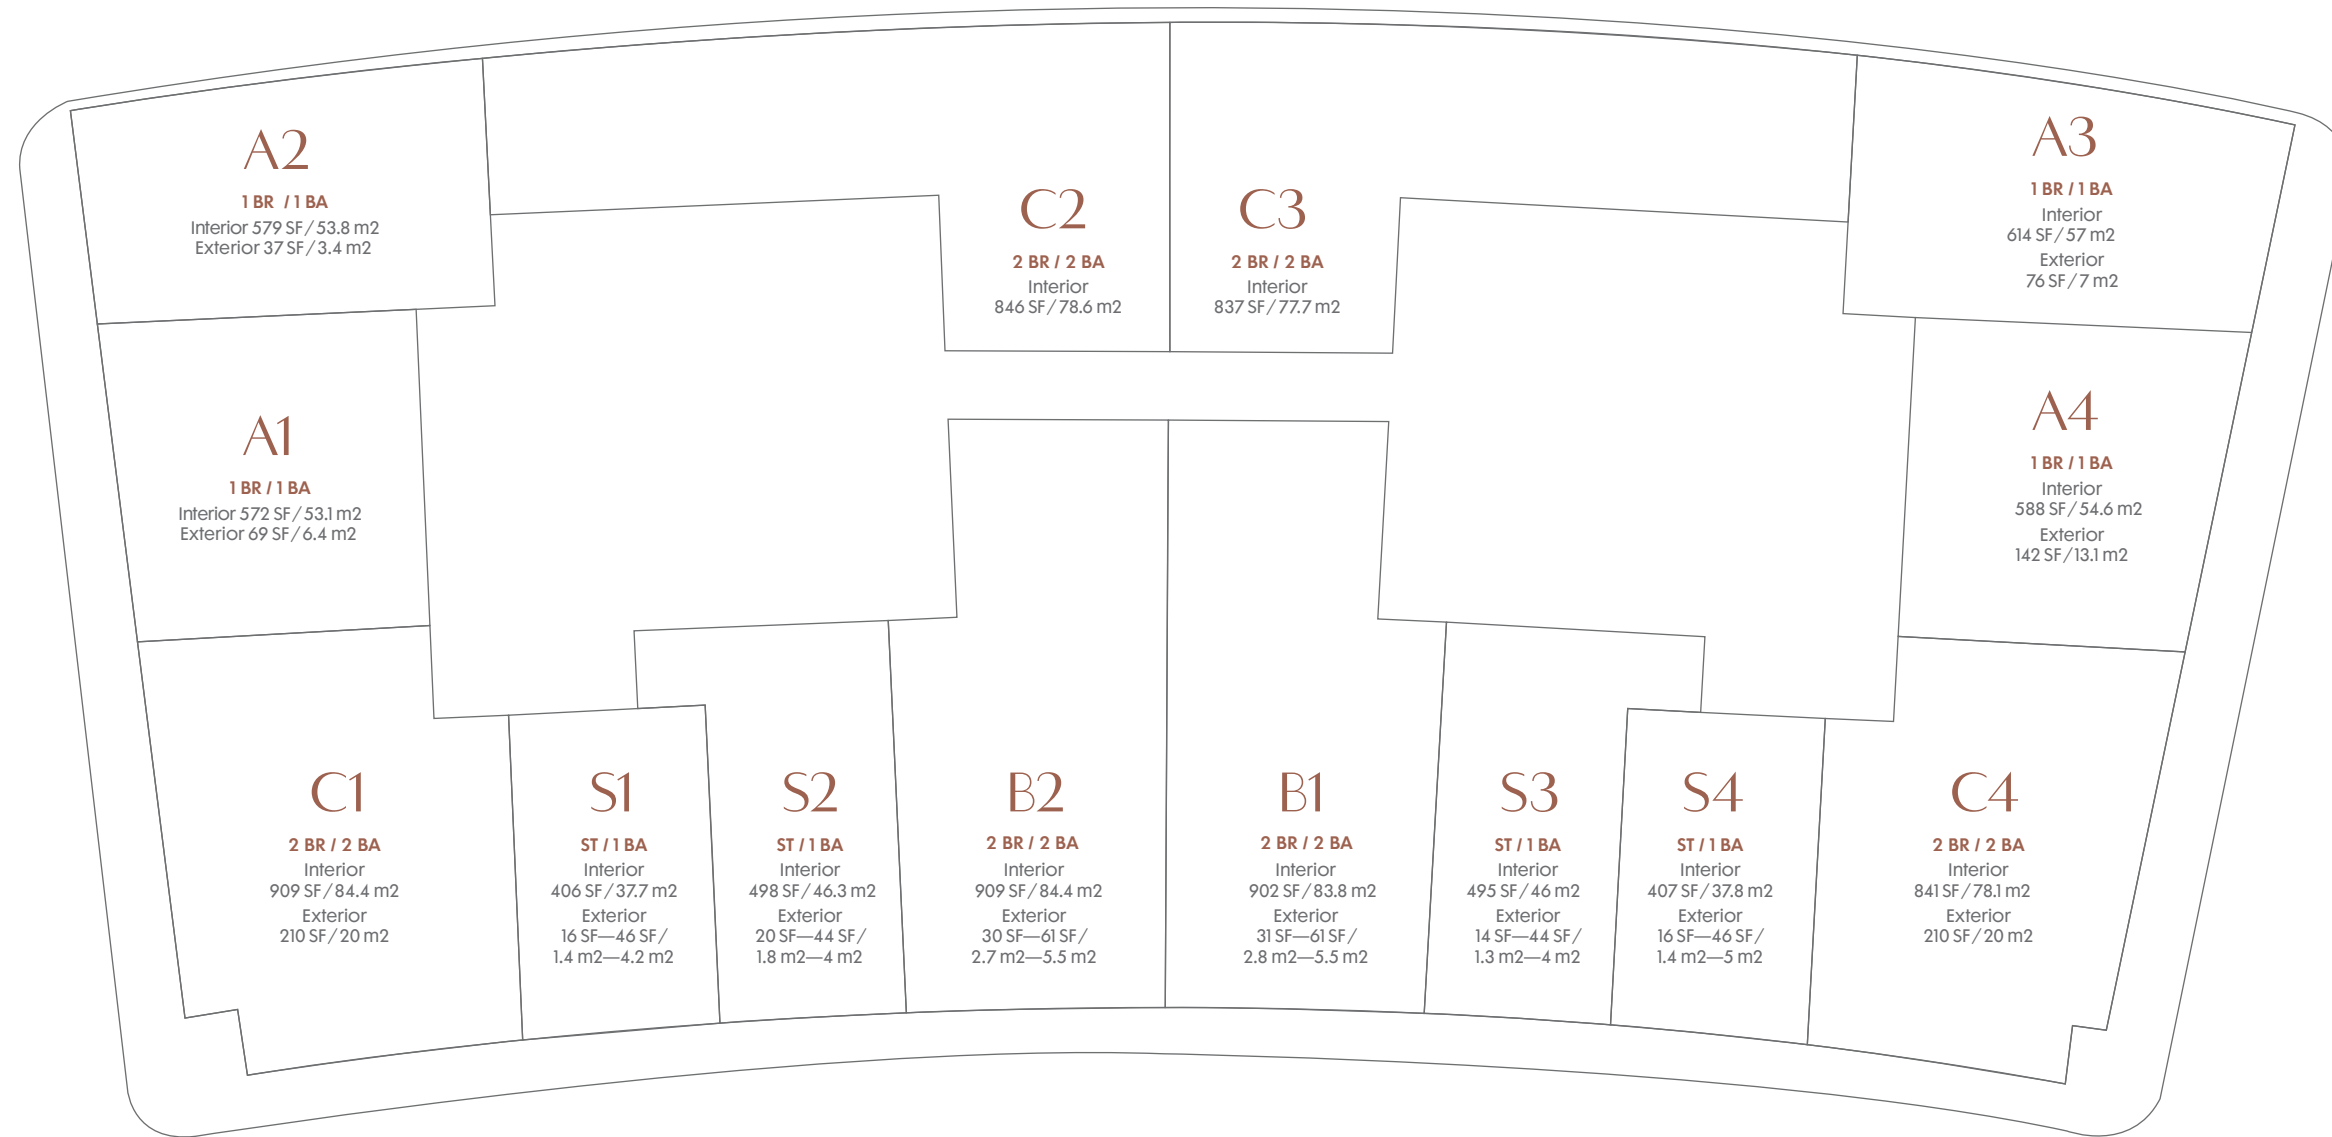

KEY PLAN LEVELS 11-34

KEY PLAN LEVELS 35-56

RESIDENCE A1 LEVELS 11-56

1 Bedroom / 1 Bathroom

Interior Space
572 SF
53.1 m²

Exterior Space*
69 SF
6.4 m²

Total Area
641 SF
59.5 m²

*Balconies design and area vary from floor to floor