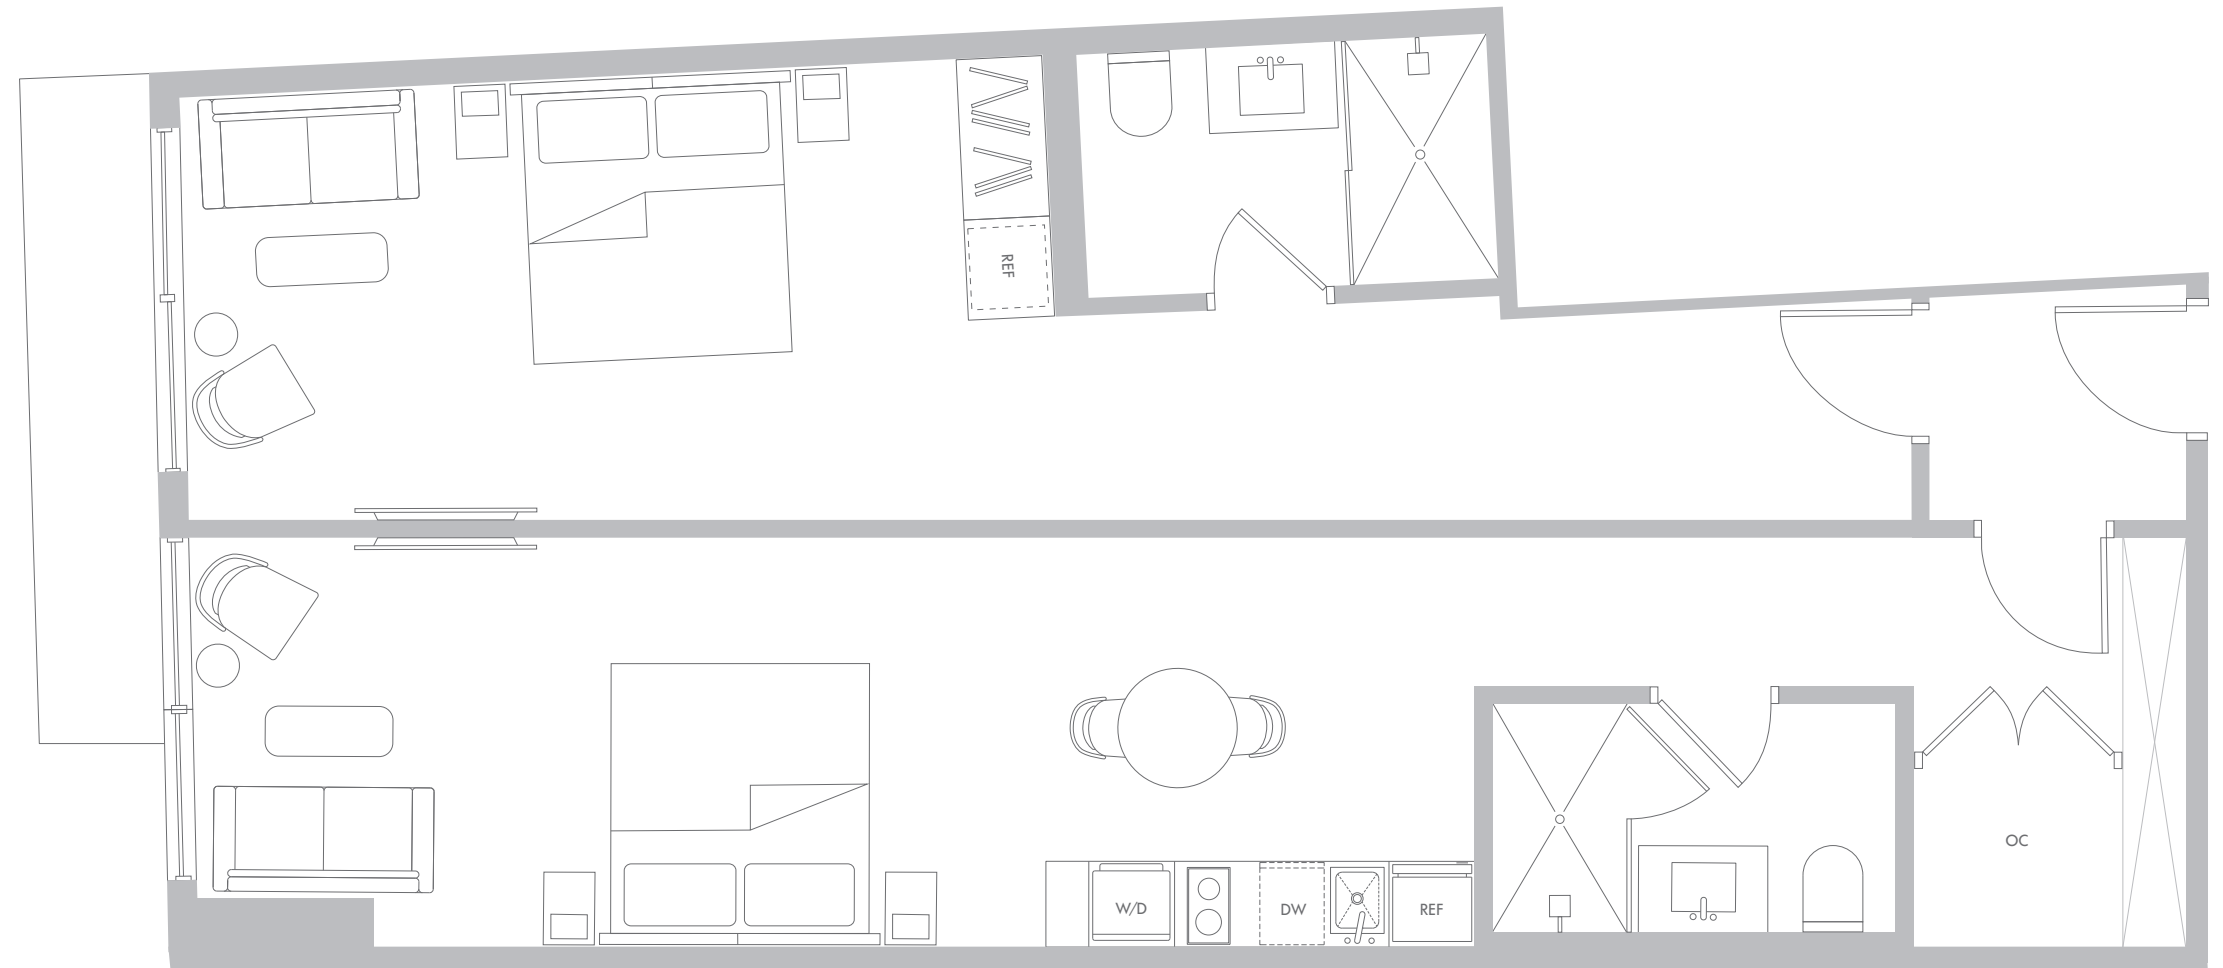

RESIDENCE B2 LEVEL 15

2 Bedrooms / 2 Bathrooms

Interior Space
909 SF
84.5 m²

Exterior Space*
30 SF
2.7 m²

Total Area
939 SF
87.3 m²

*Balconies design and area vary from floor to floor