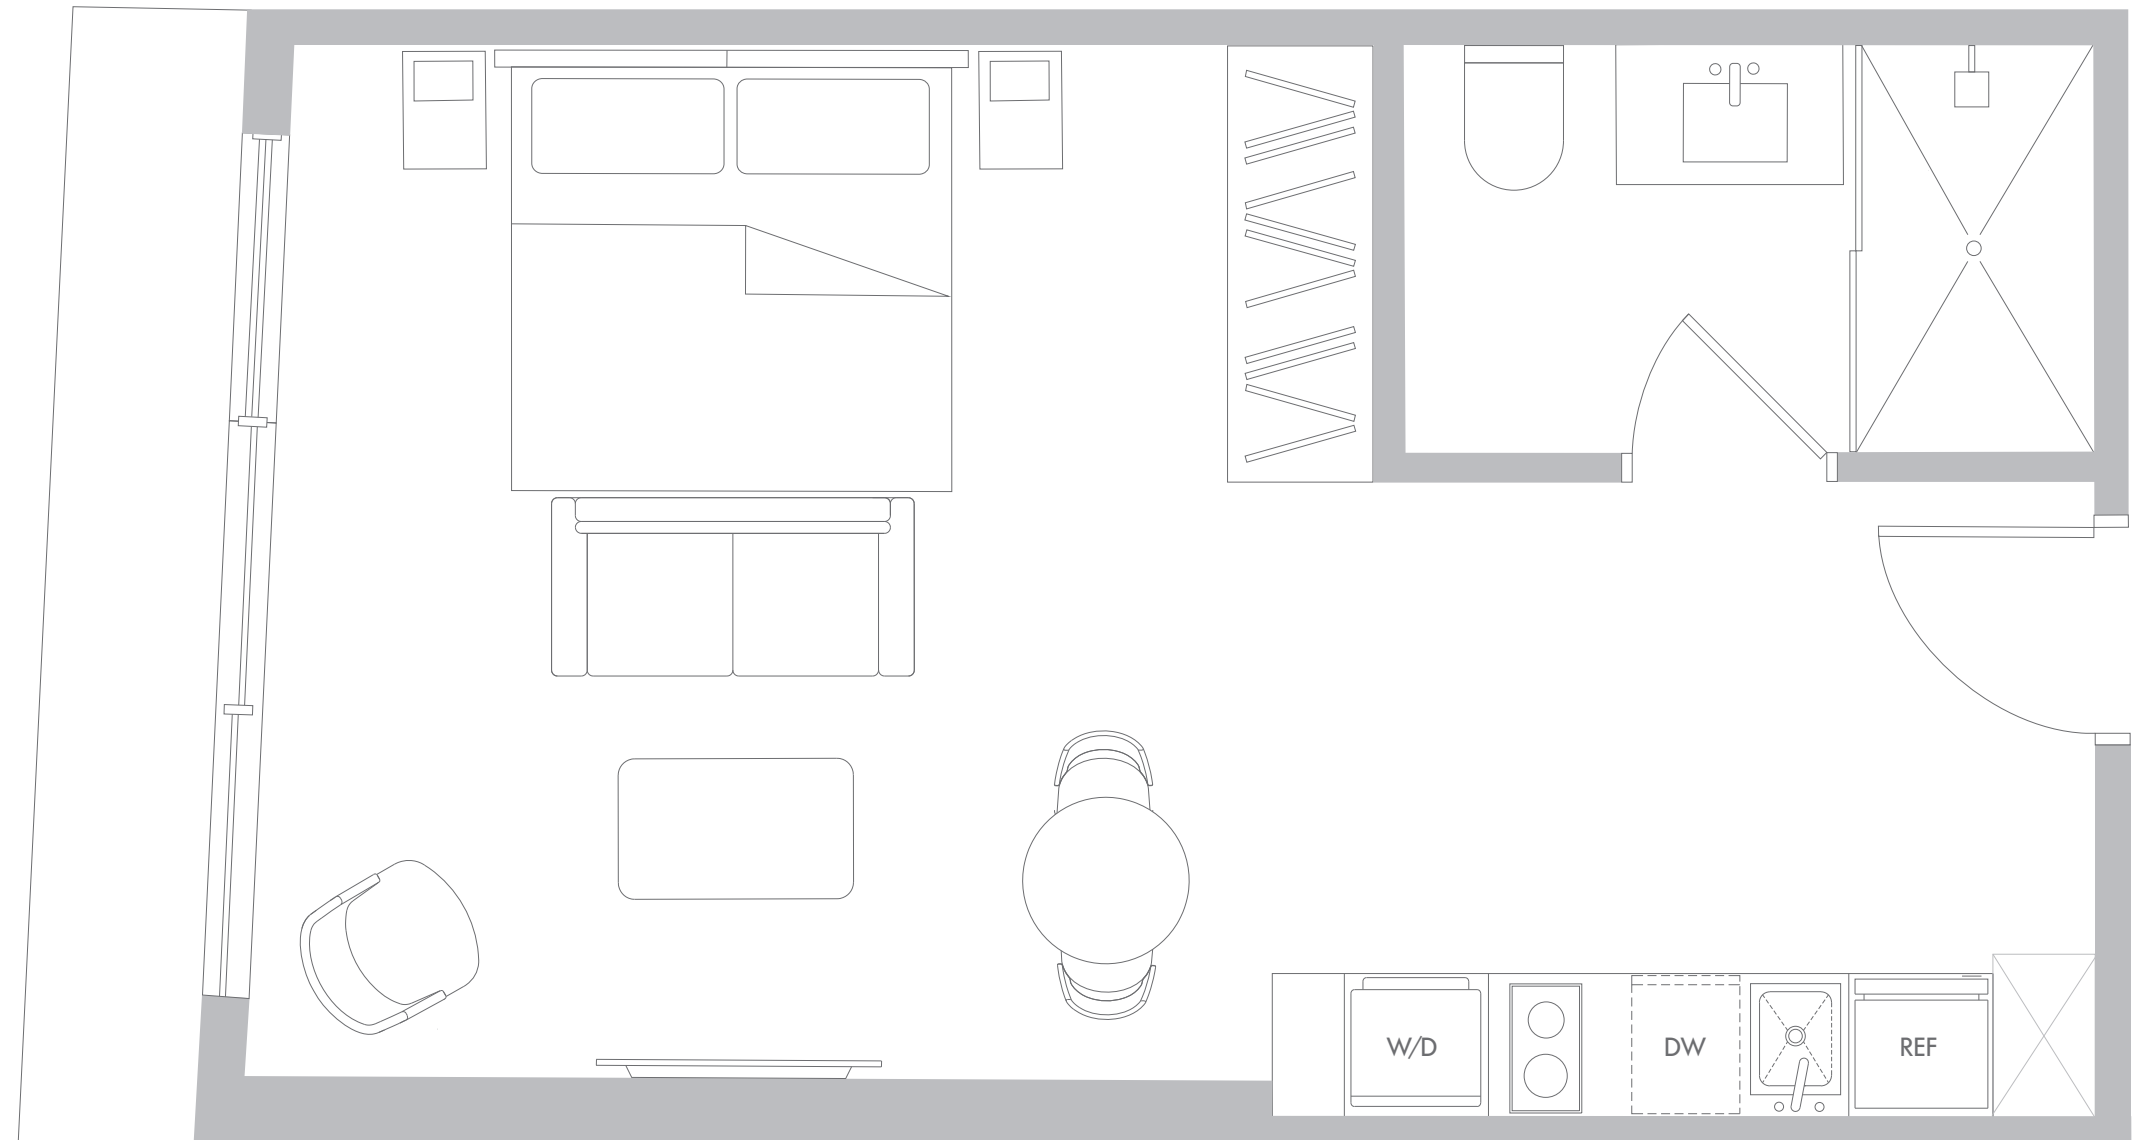

RESIDENCE S4 LEVELS 28-29

Studio / 1 Bathroom

Interior Space

407 SF
37.8 m²

Exterior Space*

30 SF
2.7 m²

Total Area

437 SF
40.5 m²

*Balconies design and area vary from floor to floor