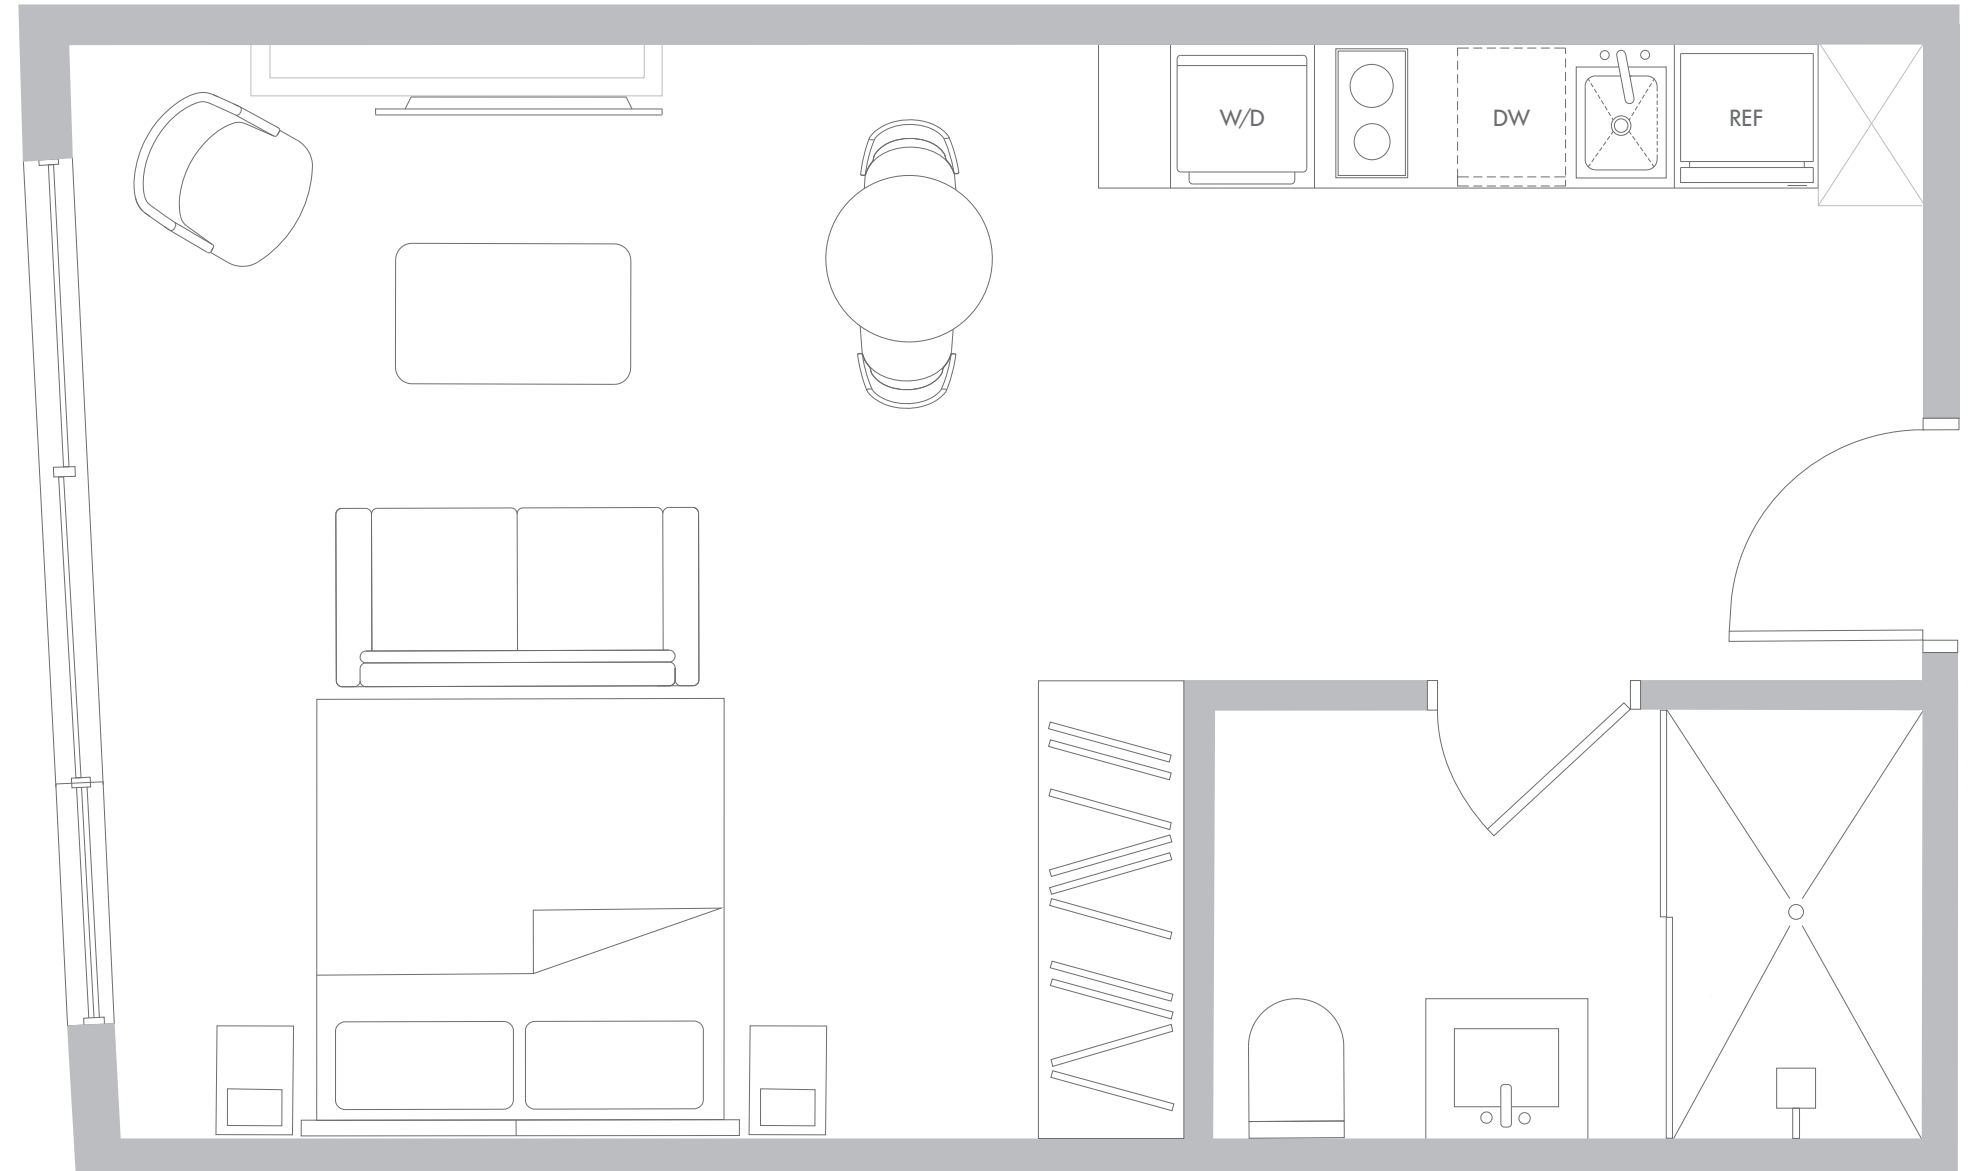

452 SF
41.9 m²

*Balconies design and area vary from floor to floor

RESIDENCE S1 LEVEL 12

Studio/1 Bathroom

Interior Space

406 SF

37.7 m2

RESIDENCE S1 LEVEL 14