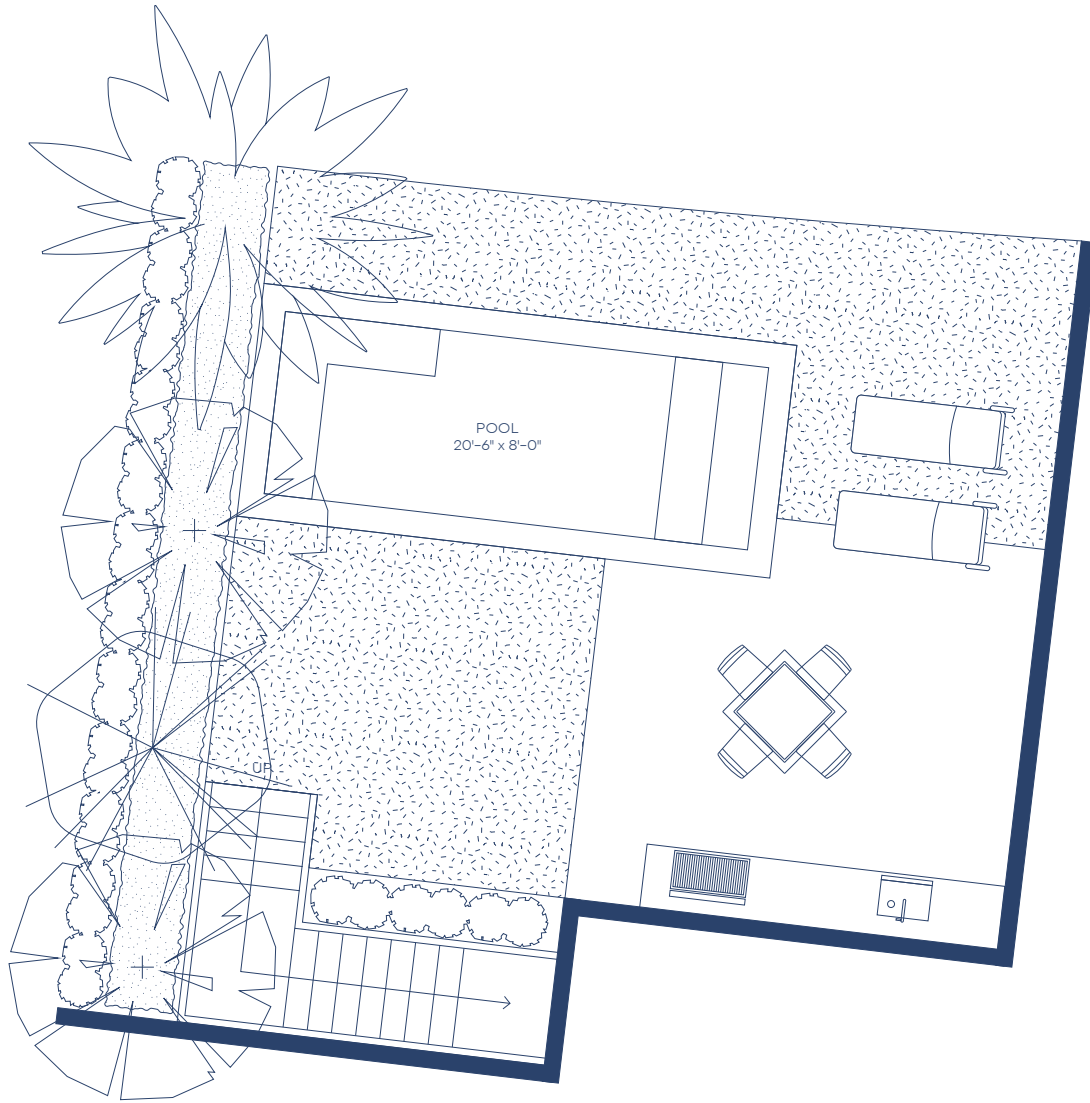

LA MARÉ

BAY HARBOR ISLANDS

REGENCY 9927 COLLECTION

BAY VILLA 201

SPECIFICATIONS	4 BEDROOMS	INTERIOR 4,500 SF
	4 BATHROOMS	EXTERIOR 978 SF
	1 POWDER ROOM	POOL DECK 1,047 SF
	2 LEVELS	TOTAL 6,525 SF

LOWER LEVEL POOL DECK

MAIN LEVEL

LA MARÉ

BAY HARBOR ISLANDS

REGENCY 9927 COLLECTION

RESIDENCES 202-502

SPECIFICATIONS	3 BEDROOMS	INTERIOR 3,000 SF
	4 BATHROOMS	EXTERIOR 471 SF
	1 DEN	TOTAL 3,471 SF
	1 POWDER ROOM	

LA MARÉ

BAY HARBOR ISLANDS

REGENCY 9927 COLLECTION

BAY VILLA 203

SPECIFICATIONS	4 BEDROOMS	INTERIOR 4,500 SF
	4 BATHROOMS	EXTERIOR 978 SF
	1 POWDER ROOM	POOL DECK 1,047 SF
	2 LEVELS	TOTAL 6,525 SF

LA MARÉ

BAY HARBOR ISLANDS

REGENCY 9927 COLLECTION