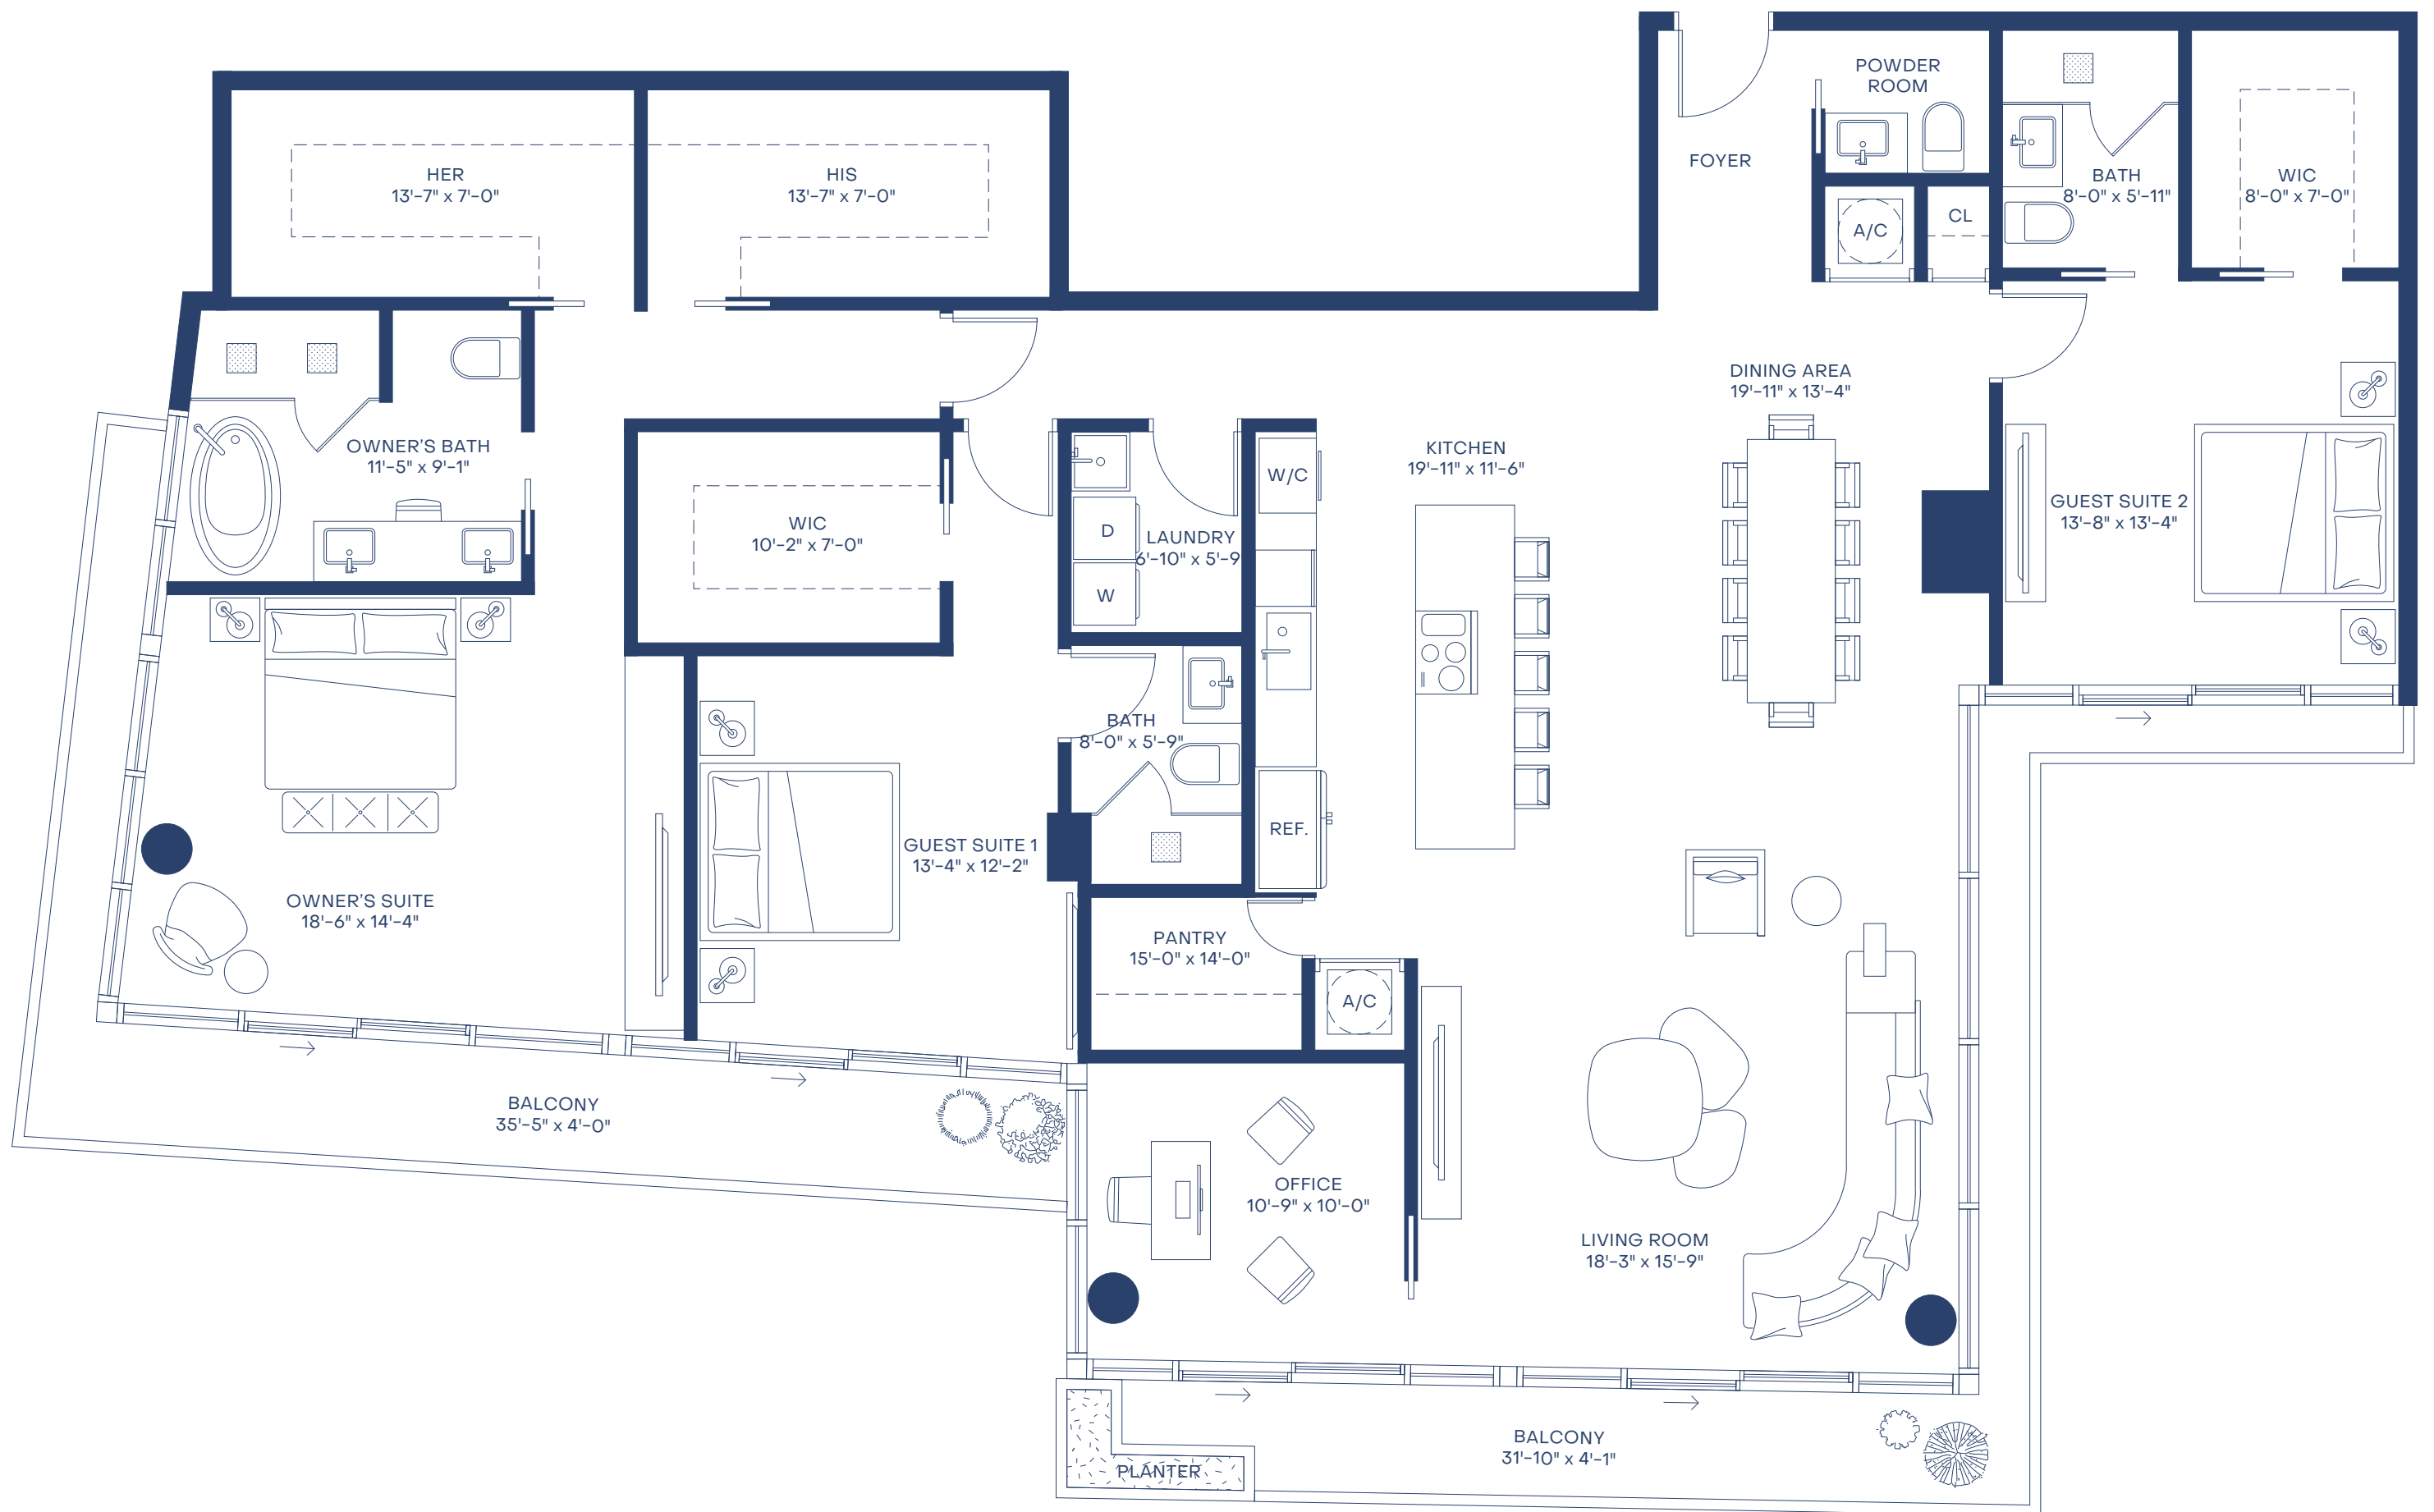

LA MARÉ

BAY HARBOR ISLANDS

REGENCY 9927 COLLECTION

RESIDENCES 305-505

SPECIFICATIONS

3 BEDROOMS

INTERIOR 2,600 SF

3 BATHROOMS

EXTERIOR 255 SF

1 POWDER ROOM

TOTAL 2,855 SF