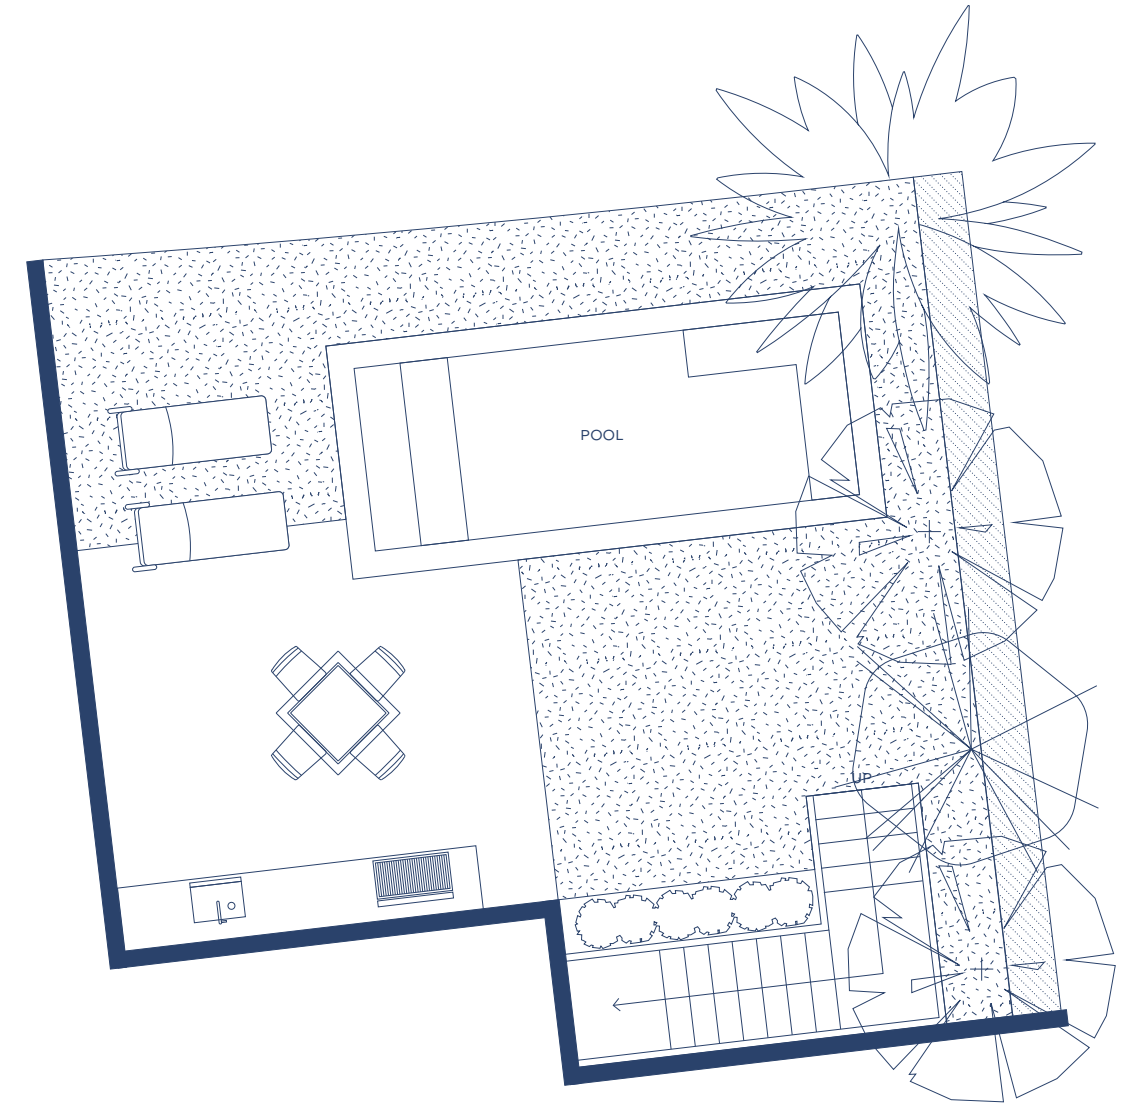

LA MARÉ

BAY HARBOR ISLANDS

REGENCY 9927 COLLECTION

BAY VILLA 201

SPECIFICATIONS	4 BEDROOMS	INTERIOR 4,500 SF
	4 BATHROOMS	EXTERIOR 978 SF
	1 POWDER ROOM	POOL DECK 1,047 SF
	2 LEVELS	TOTAL 6,525 SF

LOWER LEVEL POOL DECK

MAIN LEVEL

LA MARÉ

BAY HARBOR ISLANDS

REGENCY 9927 COLLECTION

RESIDENCES 202-502

SPECIFICATIONS	3 BEDROOMS	INTERIOR 3,000 SF
	4 BATHROOMS	EXTERIOR 471 SF
	1 DEN	TOTAL 3,471 SF
	1 POWDER ROOM	

LA MARÉ

BAY HARBOR ISLANDS

REGENCY 9927 COLLECTION

BAY VILLA 203

SPECIFICATIONS	4 BEDROOMS	INTERIOR 4,500 SF
	4 BATHROOMS	EXTERIOR 978 SF
	1 POWDER ROOM	POOL DECK 1,047 SF
	2 LEVELS	TOTAL 6,525 SF

LA MARÉ

BAY HARBOR ISLANDS

REGENCY 9927 COLLECTION