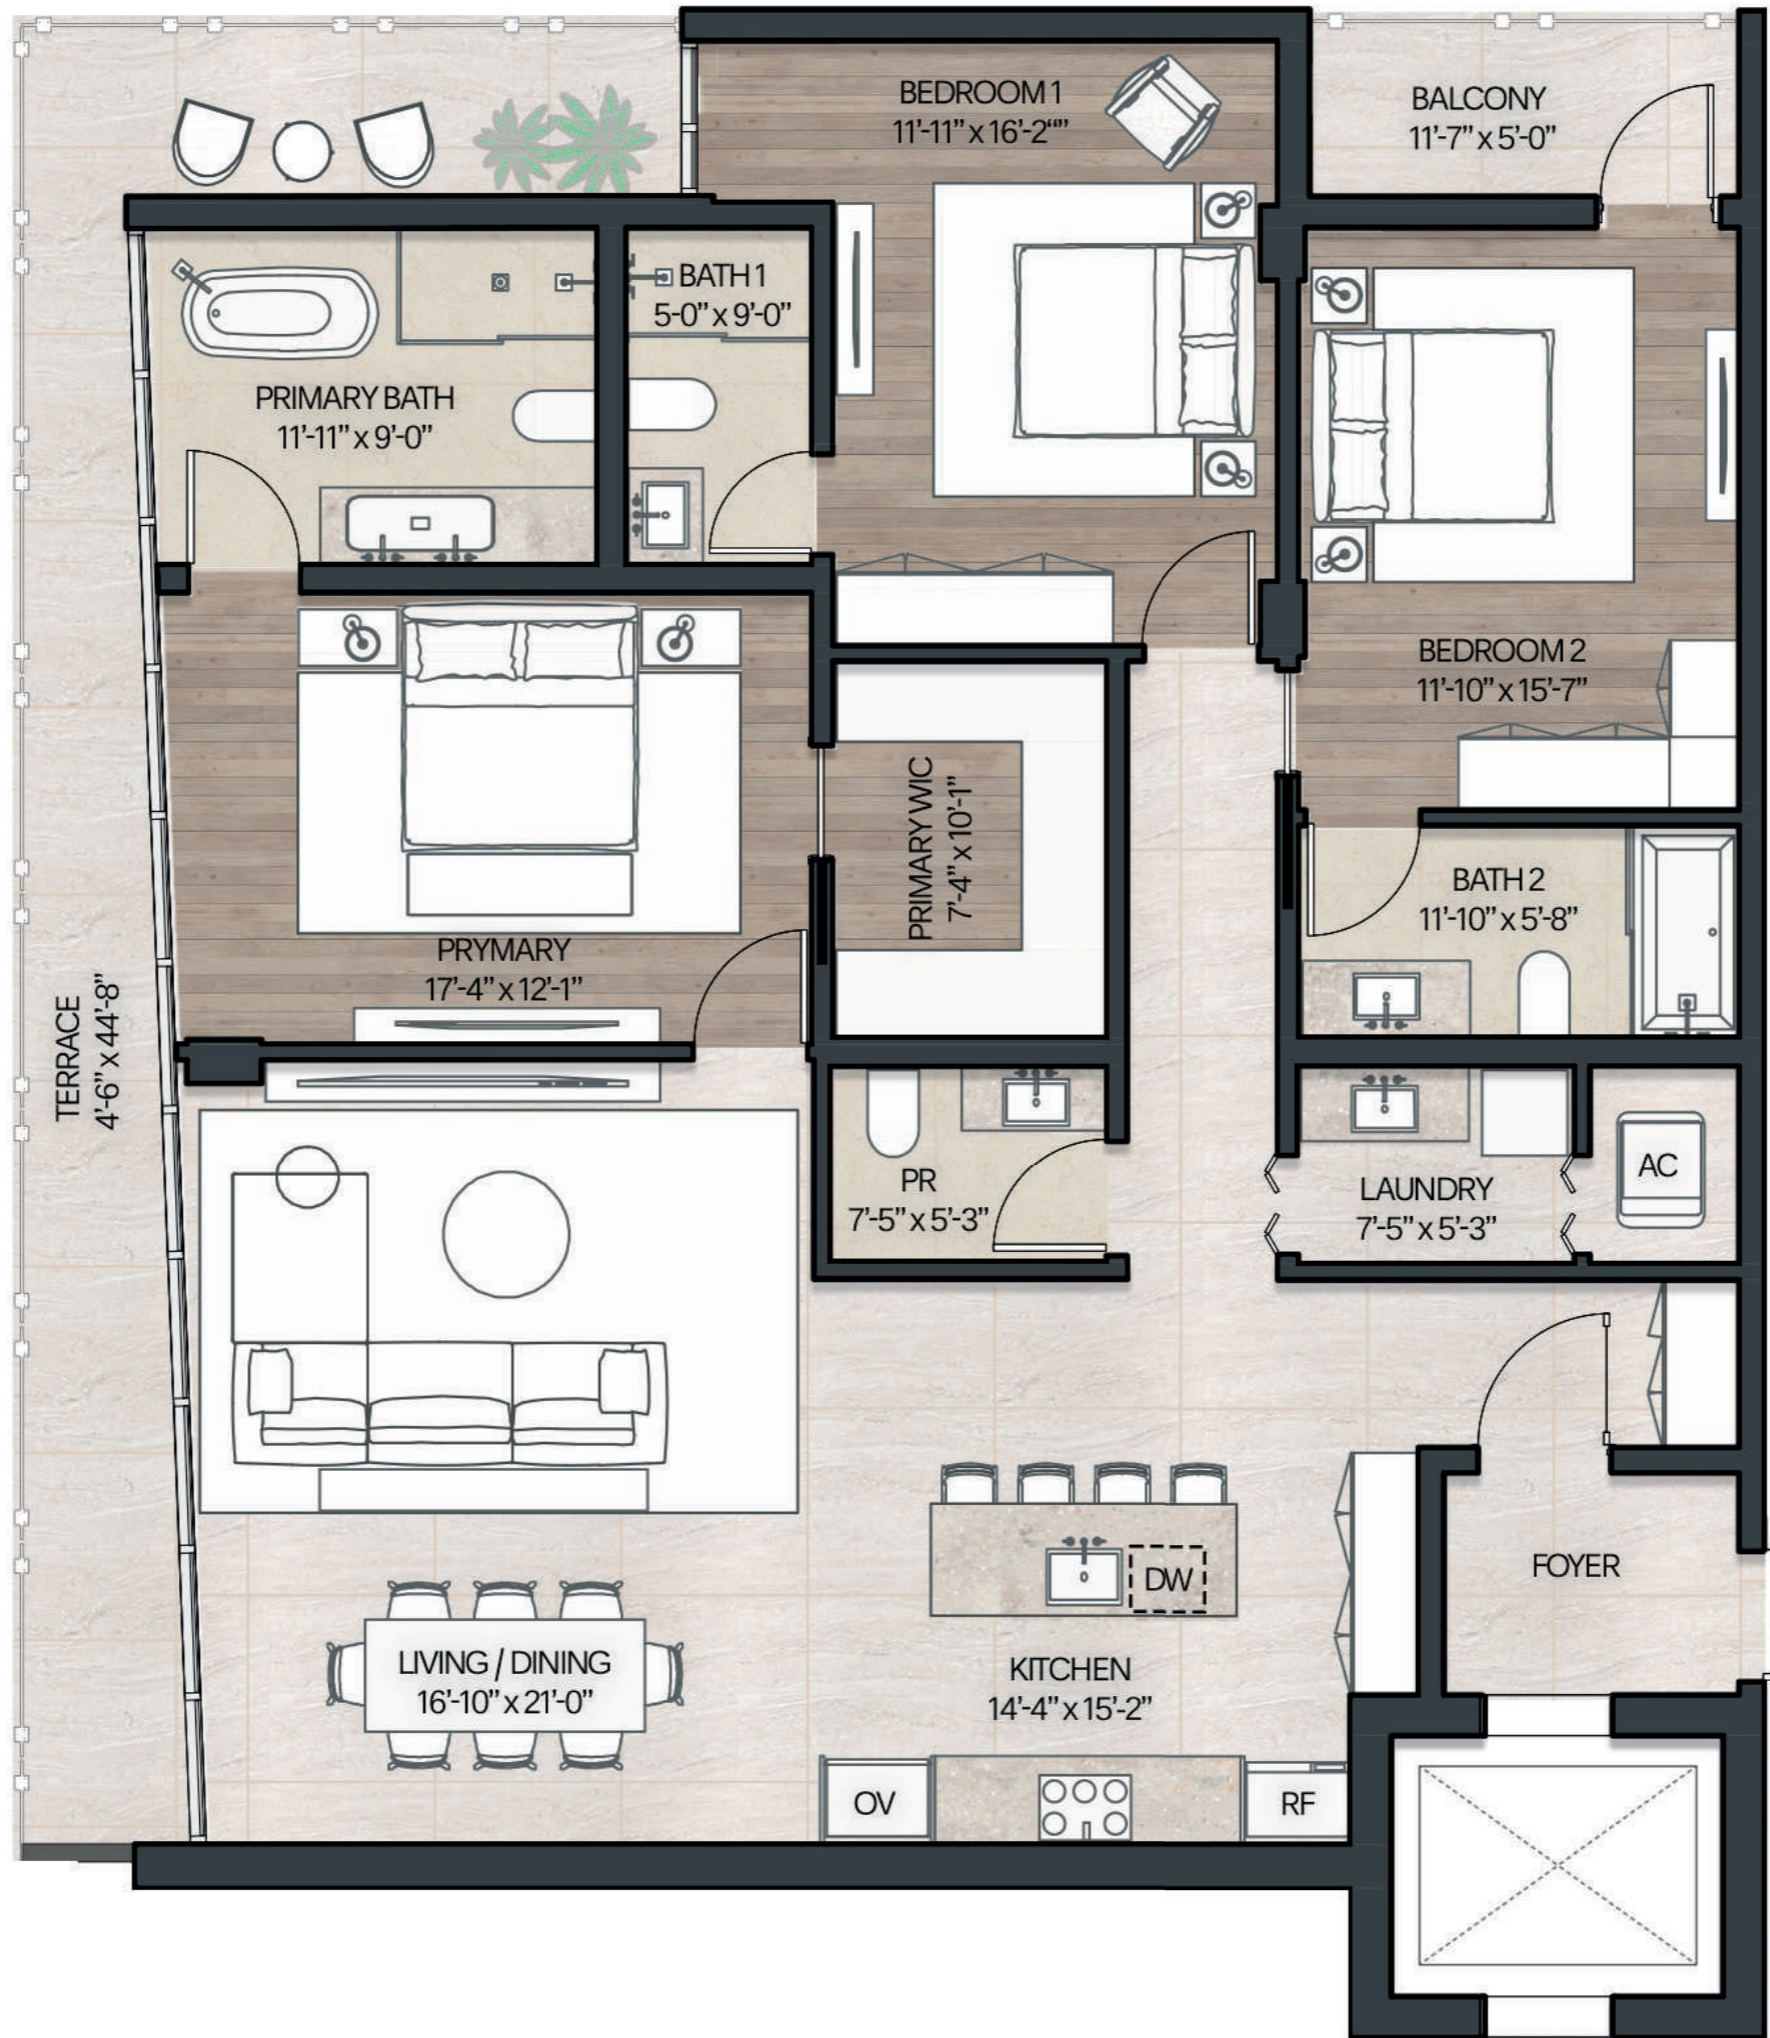

Residence 2A Level 2

3 Bedrooms
3 Bathrooms
Powder Room

Indoor Area: 1,946 ft² / 181 m²
Outdoor Area: 325 ft² / 30 m²
Total Area: 2,271 ft² / 211 m²

3127 SW 27th Avenue

3127 SW 27th Avenue

CANOPY & BAY VIEWS

Residence 2B Level 2

3 Bedrooms
3 Bathrooms
Powder Room

Indoor Area: 2,548 ft² / 237 m²
Outdoor Area: 319 ft² / 30 m²
Total Area: 2,867 ft² / 267 m²

CANOPY & BAY VIEWS

3127 SW 27th Avenue

CANOPY & BAY VIEWS

Residence 2D Level 2

3 Bedrooms
3 Bathrooms
Powder Room

Indoor Area: 2,544 ft² / 236 m²
Outdoor Area: 325 ft² / 30 m²
Total Area: 2,869 ft² / 266 m²

CANOPY & BAY VIEWS

3127 SW 27th Avenue

CANOPY & BAY VIEWS

Residence 3A Level 3

3 Bedrooms
3 Bathrooms
Powder Room

Indoor Area: 1,940 ft² / 180 m²
Outdoor Area: 331 ft² / 31 m²
Total Area: 2,271 ft² / 211 m²

3127 SW 27th Avenue

3127 SW 27th Avenue

CANOPY & BAY VIEWS