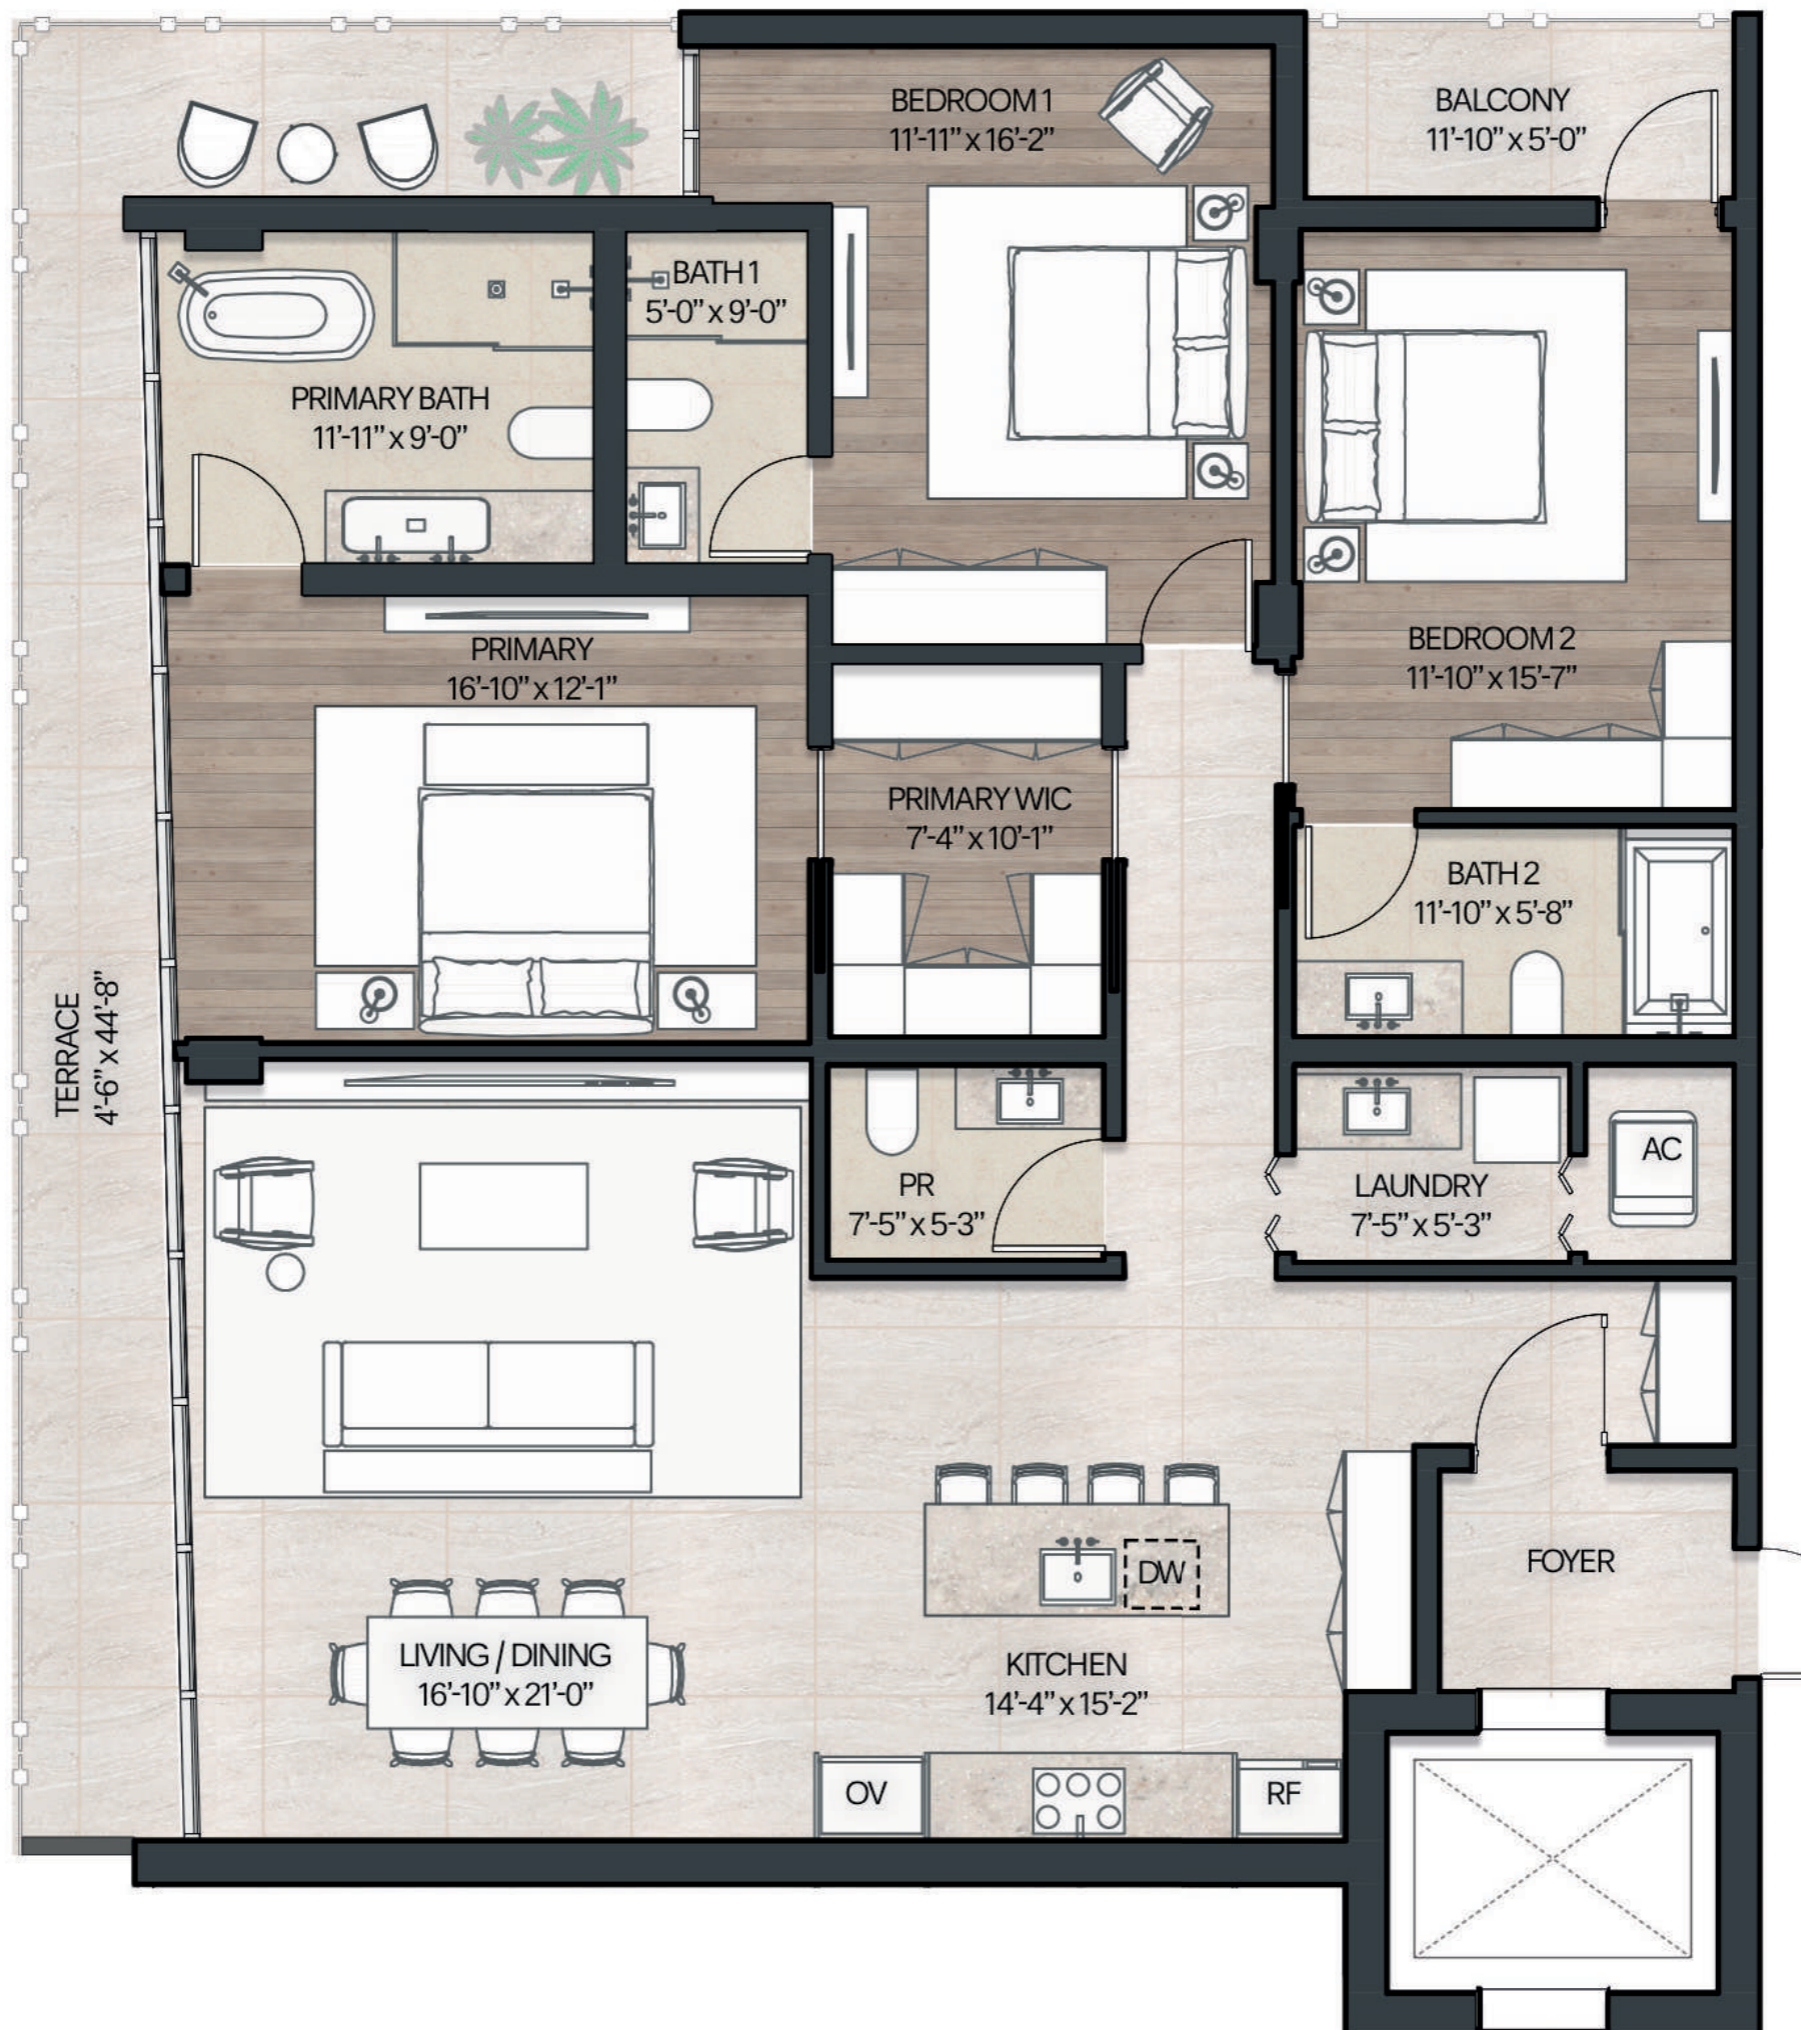

Residence 2A Level 2

3 Bedrooms
3 Bathrooms
Powder Room

Indoor Area: 1,946 ft² / 181 m²
Outdoor Area: 325 ft² / 30 m²
Total Area: 2,271 ft² / 211 m²

3127 SW 27th Avenue

3127 SW 27th Avenue

CANOPY & BAY VIEWS

Residence 3A Level 3

3 Bedrooms
3 Bathrooms
Powder Room

Indoor Area: 1,940 ft² / 180 m²
Outdoor Area: 331 ft² / 31 m²
Total Area: 2,271 ft² / 211 m²

3127 SW 27th Avenue

3127 SW 27th Avenue

CANOPY & BAY VIEWS

Residence 3C Level 3

3 Bedrooms
3 Bathrooms
Powder Room

Indoor Area: 1,944 ft² / 181 m²
Outdoor Area: 332 ft² / 31 m²
Total Area: 2,276 ft² / 212 m²

3127 SW 27th Avenue

CANOPY & BAY VIEWS

Residence 4A Level 4

3 Bedrooms
3 Bathrooms
Powder Room

Indoor Area: 1,940 ft² / 180 m²
Outdoor Area: 331 ft² / 31 m²
Total Area: 2,271 ft² / 211 m²

3127 SW 27th Avenue

3127 SW 27th Avenue

CANOPY & BAY VIEWS

Residence 4B Level 4