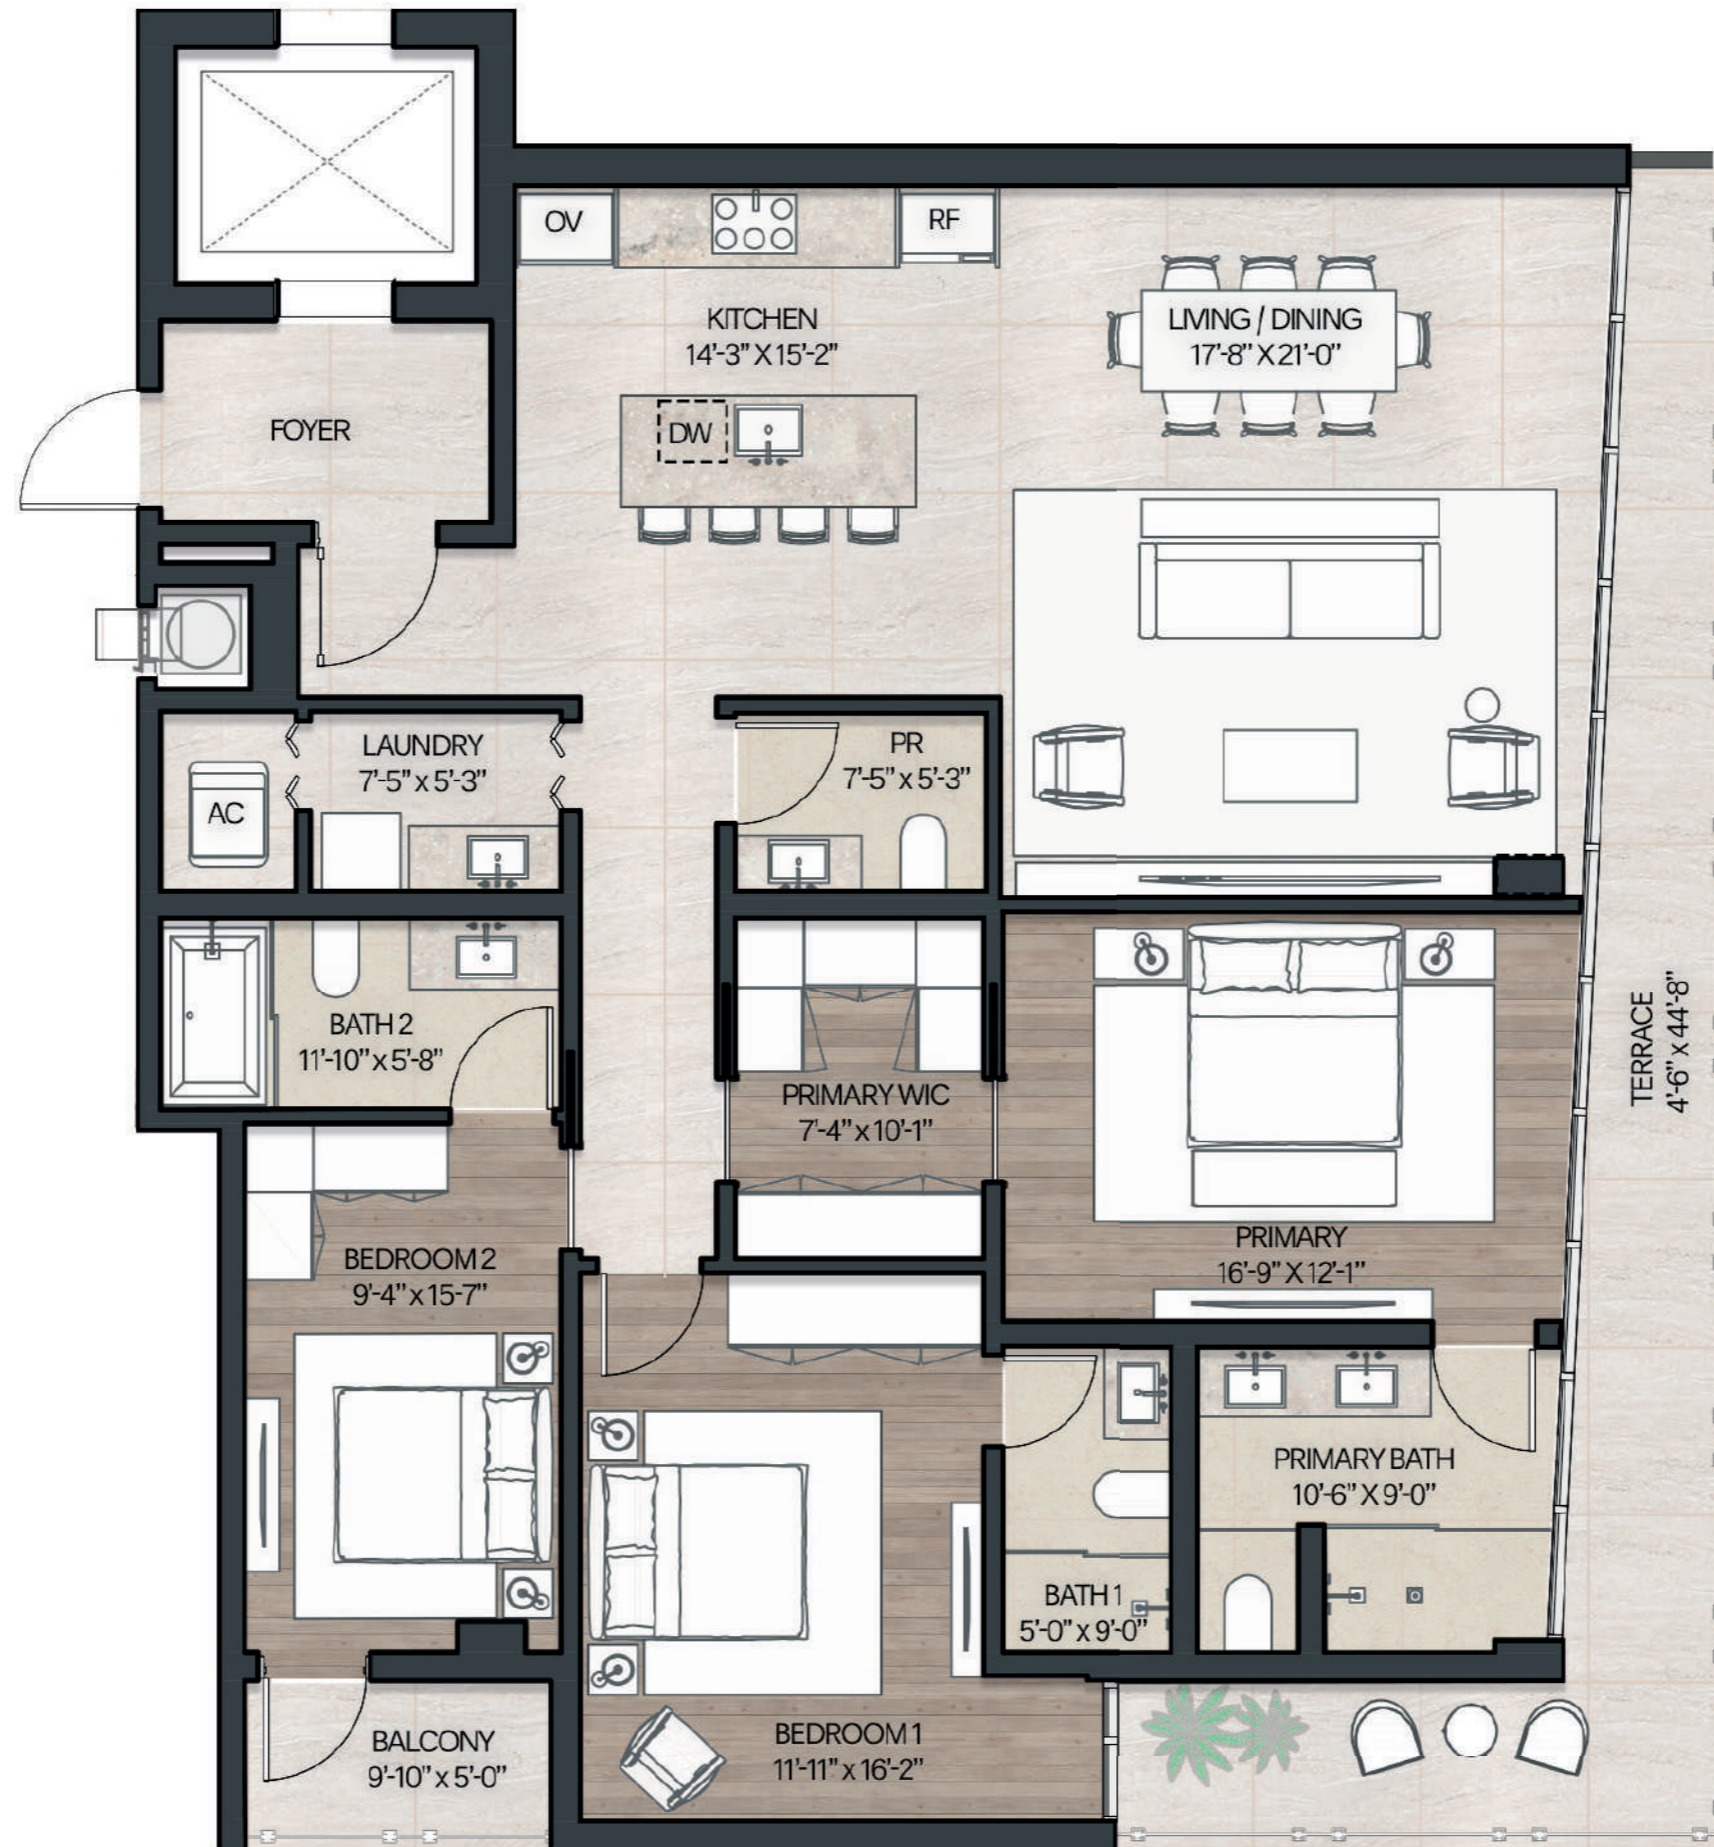

Residence 2A Level 2

3 Bedrooms
3 Bathrooms
Powder Room

Indoor Area: 1,946 ft² / 181 m²
Outdoor Area: 325 ft² / 30 m²
Total Area: 2,271 ft² / 211 m²

3127 SW 27th Avenue

3127 SW 27th Avenue

CANOPY & BAY VIEWS

Residence 2B Level 2

3 Bedrooms
3 Bathrooms
Powder Room

Indoor Area: 2,548 ft² / 237 m²
Outdoor Area: 319 ft² / 30 m²
Total Area: 2,867 ft² / 267 m²

CANOPY & BAY VIEWS

3127 SW 27th Avenue

CANOPY & BAY VIEWS

3 Bedrooms
3 Bathrooms
Powder Room

Indoor Area: 1,944 ft² / 181 m²
Outdoor Area: 332 ft² / 31 m²
Total Area: 2,276 ft² / 212 m²

3127 SW 27th Avenue

3127 SW 27th Avenue

CANOPY & BAY VIEWS

Residence 4D Level 4

3 Bedrooms
3 Bathrooms
Powder Room

Indoor Area: 1,905 ft² / 177 m²
Outdoor Area: 307 ft² / 29 m²
Total Area: 2,212 ft² / 206 m²

CANOPY & BAY VIEWS

3127 SW 27th Avenue

CANOPY & BAY VIEWS