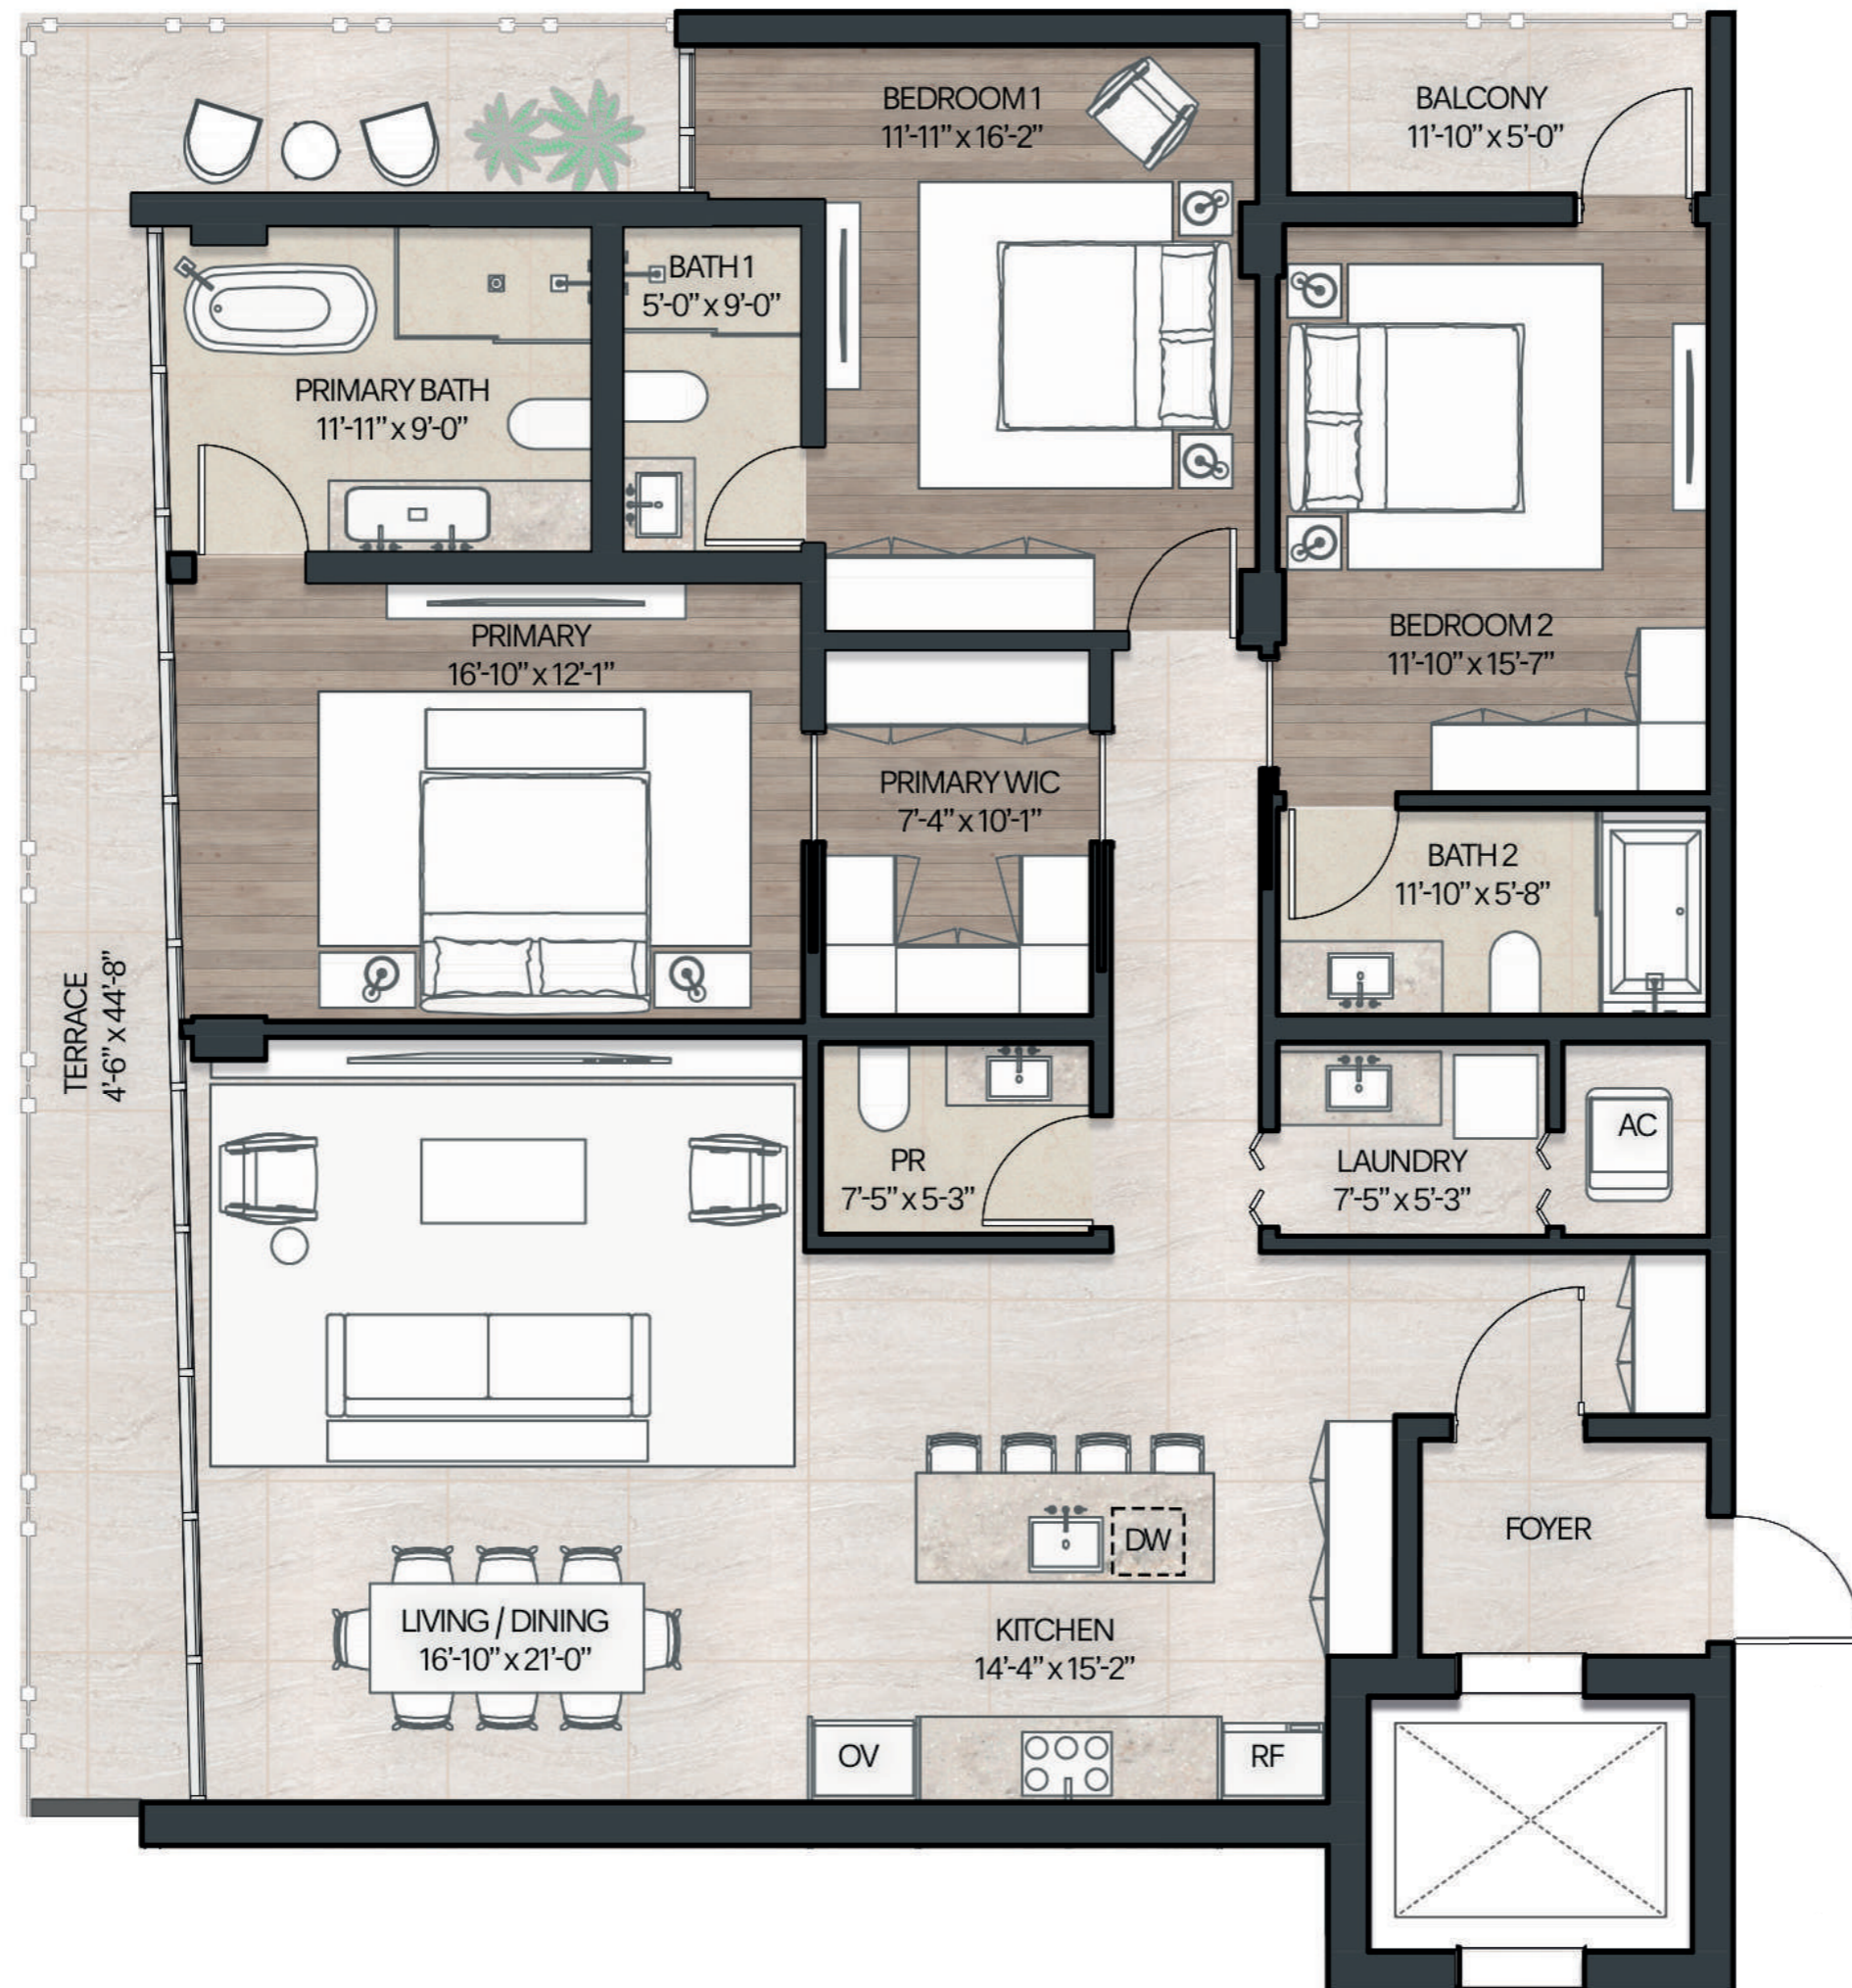

Residence 2A Level 2

3 Bedrooms
3 Bathrooms
Powder Room

Indoor Area: 1,946 ft² / 181 m²
Outdoor Area: 325 ft² / 30 m²
Total Area: 2,271 ft² / 211 m²

3127 SW 27th Avenue

3127 SW 27th Avenue

CANOPY & BAY VIEWS

Residence 2B Level 2

3 Bedrooms
3 Bathrooms
Powder Room

Indoor Area: 2,548 ft² / 237 m²
Outdoor Area: 319 ft² / 30 m²
Total Area: 2,867 ft² / 267 m²

CANOPY & BAY VIEWS

3127 SW 27th Avenue

CANOPY & BAY VIEWS

Residence 2D Level 2

3 Bedrooms
3 Bathrooms
Powder Room

Indoor Area: 2,544 ft² / 236 m²
Outdoor Area: 325 ft² / 30 m²
Total Area: 2,869 ft² / 266 m²

CANOPY & BAY VIEWS

3127 SW 27th Avenue

CANOPY & BAY VIEWS

Residence 3A Level 3

3 Bedrooms
3 Bathrooms
Powder Room

Indoor Area: 1,940 ft² / 180 m²
Outdoor Area: 331 ft² / 31 m²
Total Area: 2,271 ft² / 211 m²

3127 SW 27th Avenue

3127 SW 27th Avenue

CANOPY & BAY VIEWS