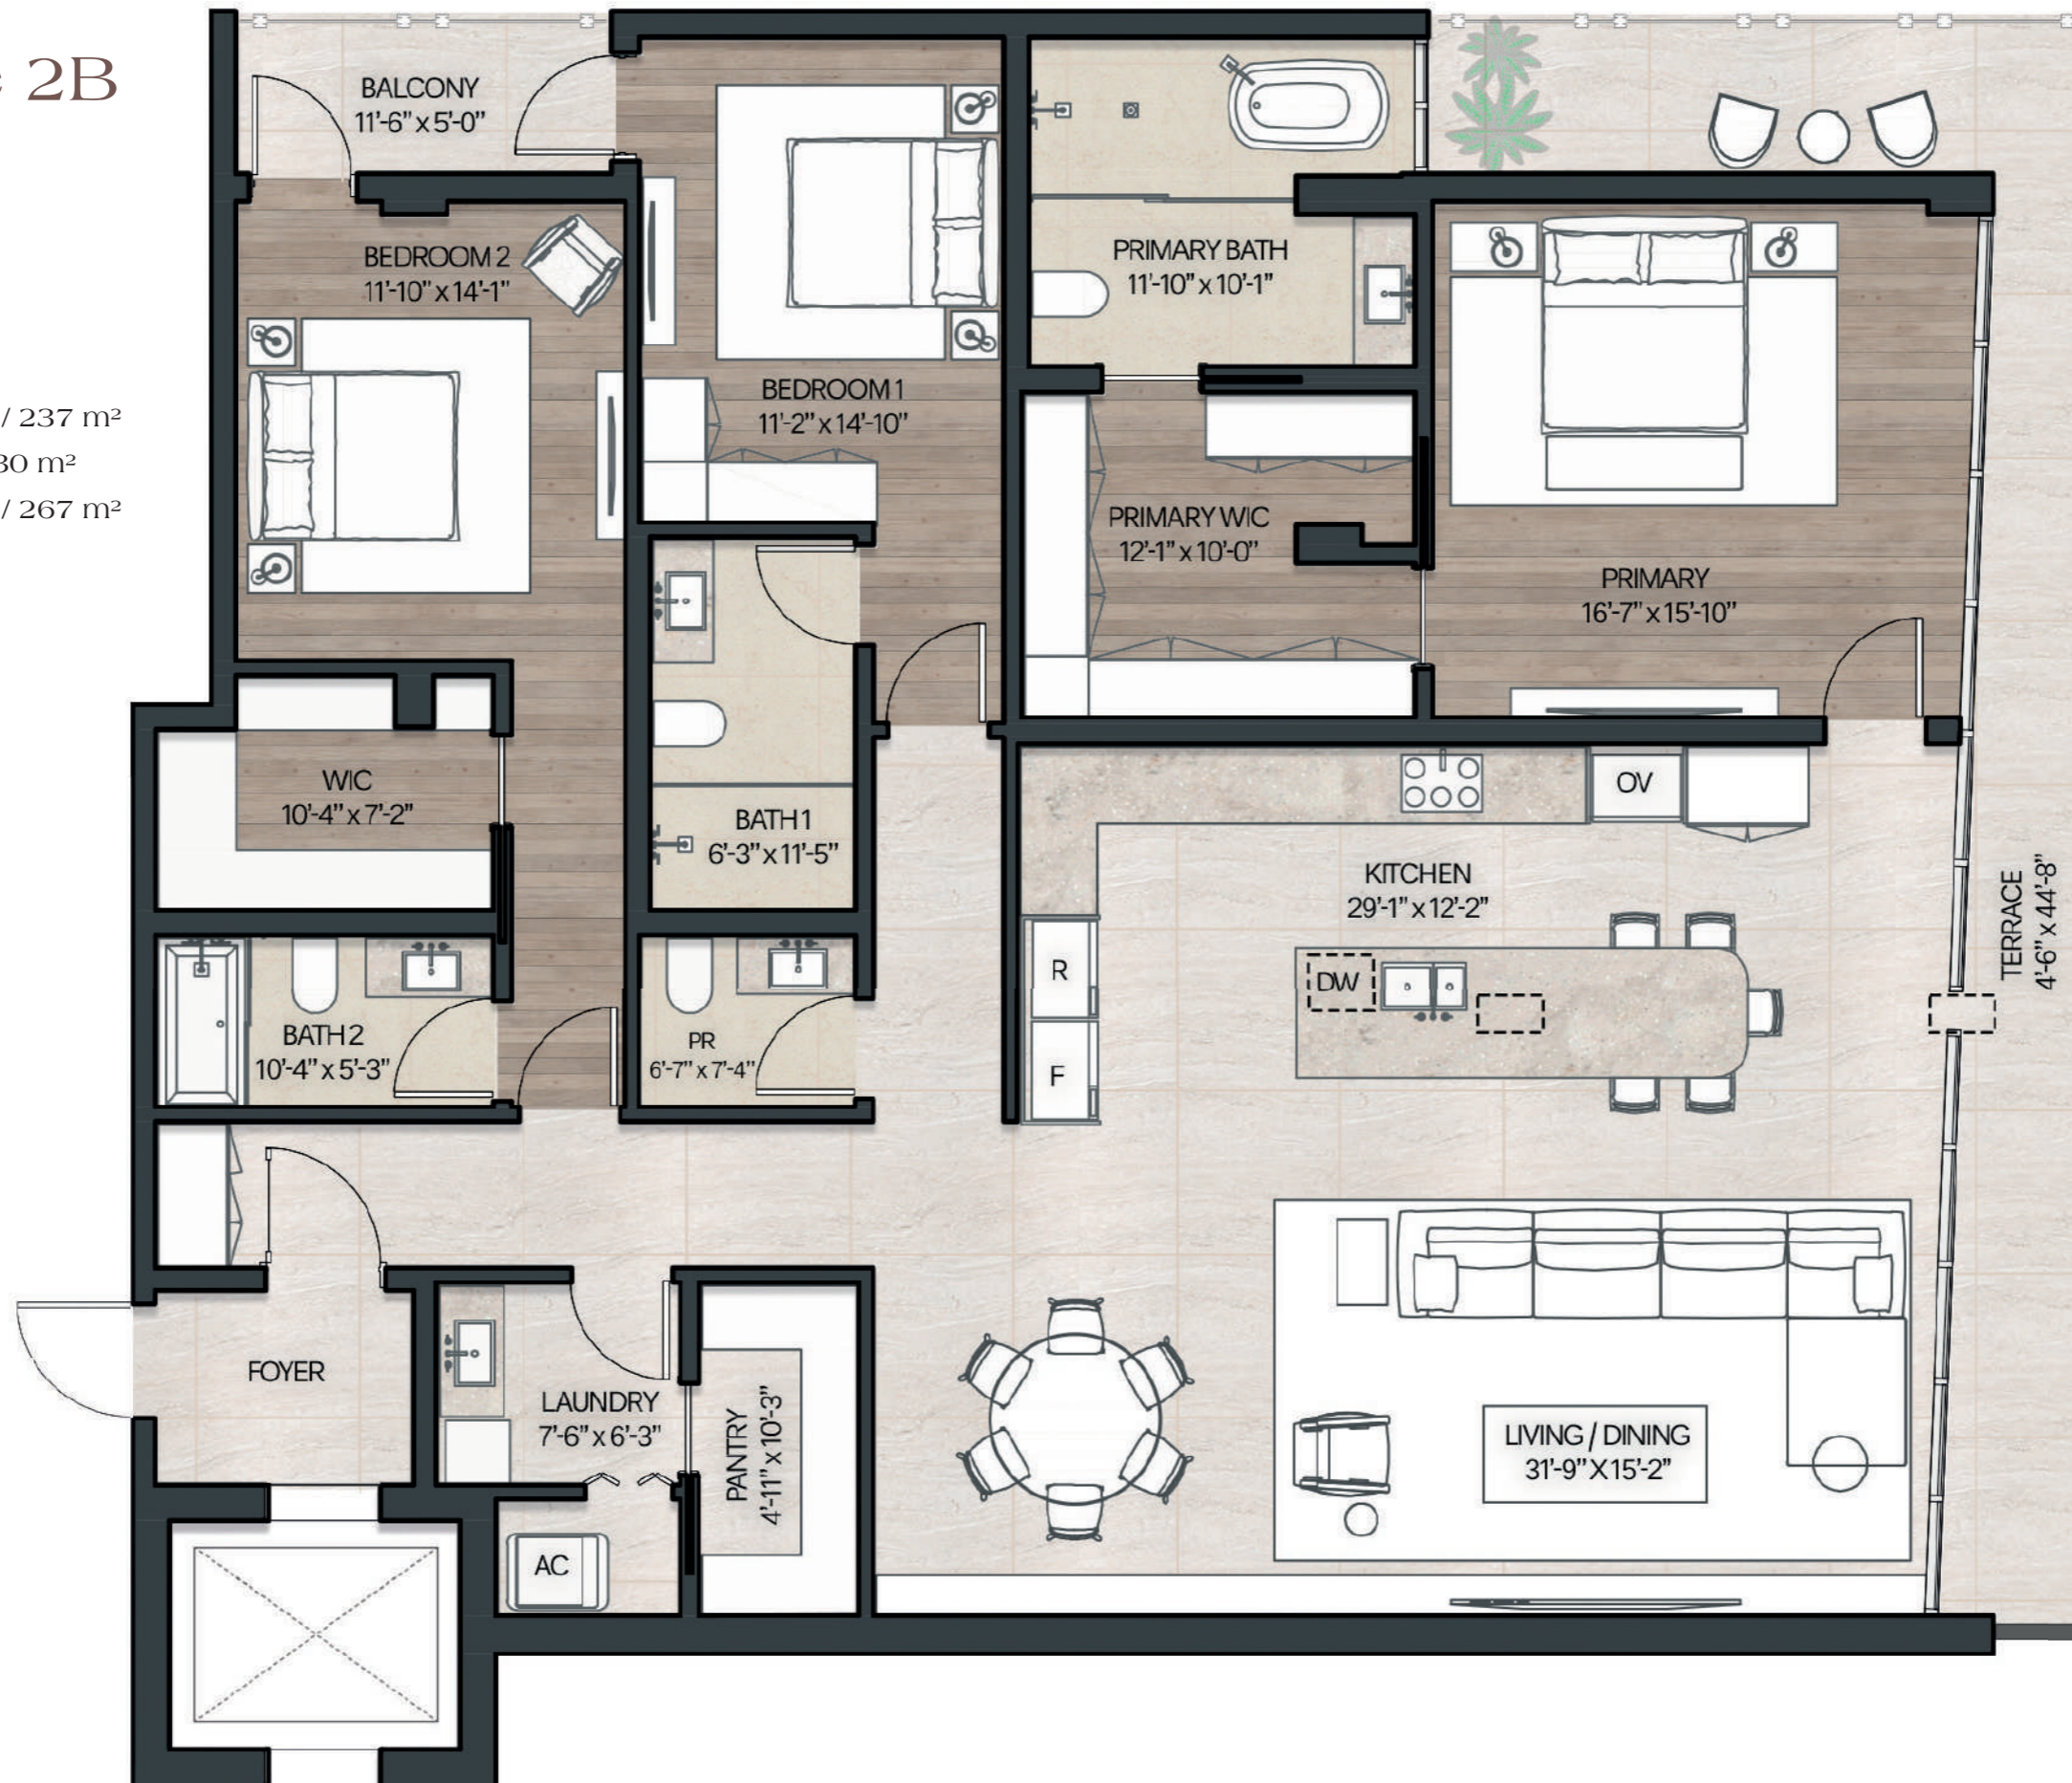

Residence 2A Level 2

3 Bedrooms
3 Bathrooms
Powder Room

Indoor Area: 1,946 ft² / 181 m²
Outdoor Area: 325 ft² / 30 m²
Total Area: 2,271 ft² / 211 m²

3127 SW 27th Avenue

3127 SW 27th Avenue

CANOPY & BAY VIEWS

Residence 2B Level 2

3 Bedrooms
3 Bathrooms
Powder Room

Indoor Area: 2,548 ft² / 237 m²
Outdoor Area: 319 ft² / 30 m²
Total Area: 2,867 ft² / 267 m²

CANOPY & BAY VIEWS

3127 SW 27th Avenue

CANOPY & BAY VIEWS

Residence 2D Level 2

3 Bedrooms
3 Bathrooms
Powder Room

Indoor Area: 2,544 ft² / 236 m²
Outdoor Area: 325 ft² / 30 m²
Total Area: 2,869 ft² / 266 m²

CANOPY & BAY VIEWS

3127 SW 27th Avenue

CANOPY & BAY VIEWS

Residence 3A Level 3

3 Bedrooms
3 Bathrooms
Powder Room

Indoor Area: 1,940 ft² / 180 m²
Outdoor Area: 331 ft² / 31 m²
Total Area: 2,271 ft² / 211 m²

3127 SW 27th Avenue

3127 SW 27th Avenue

CANOPY & BAY VIEWS