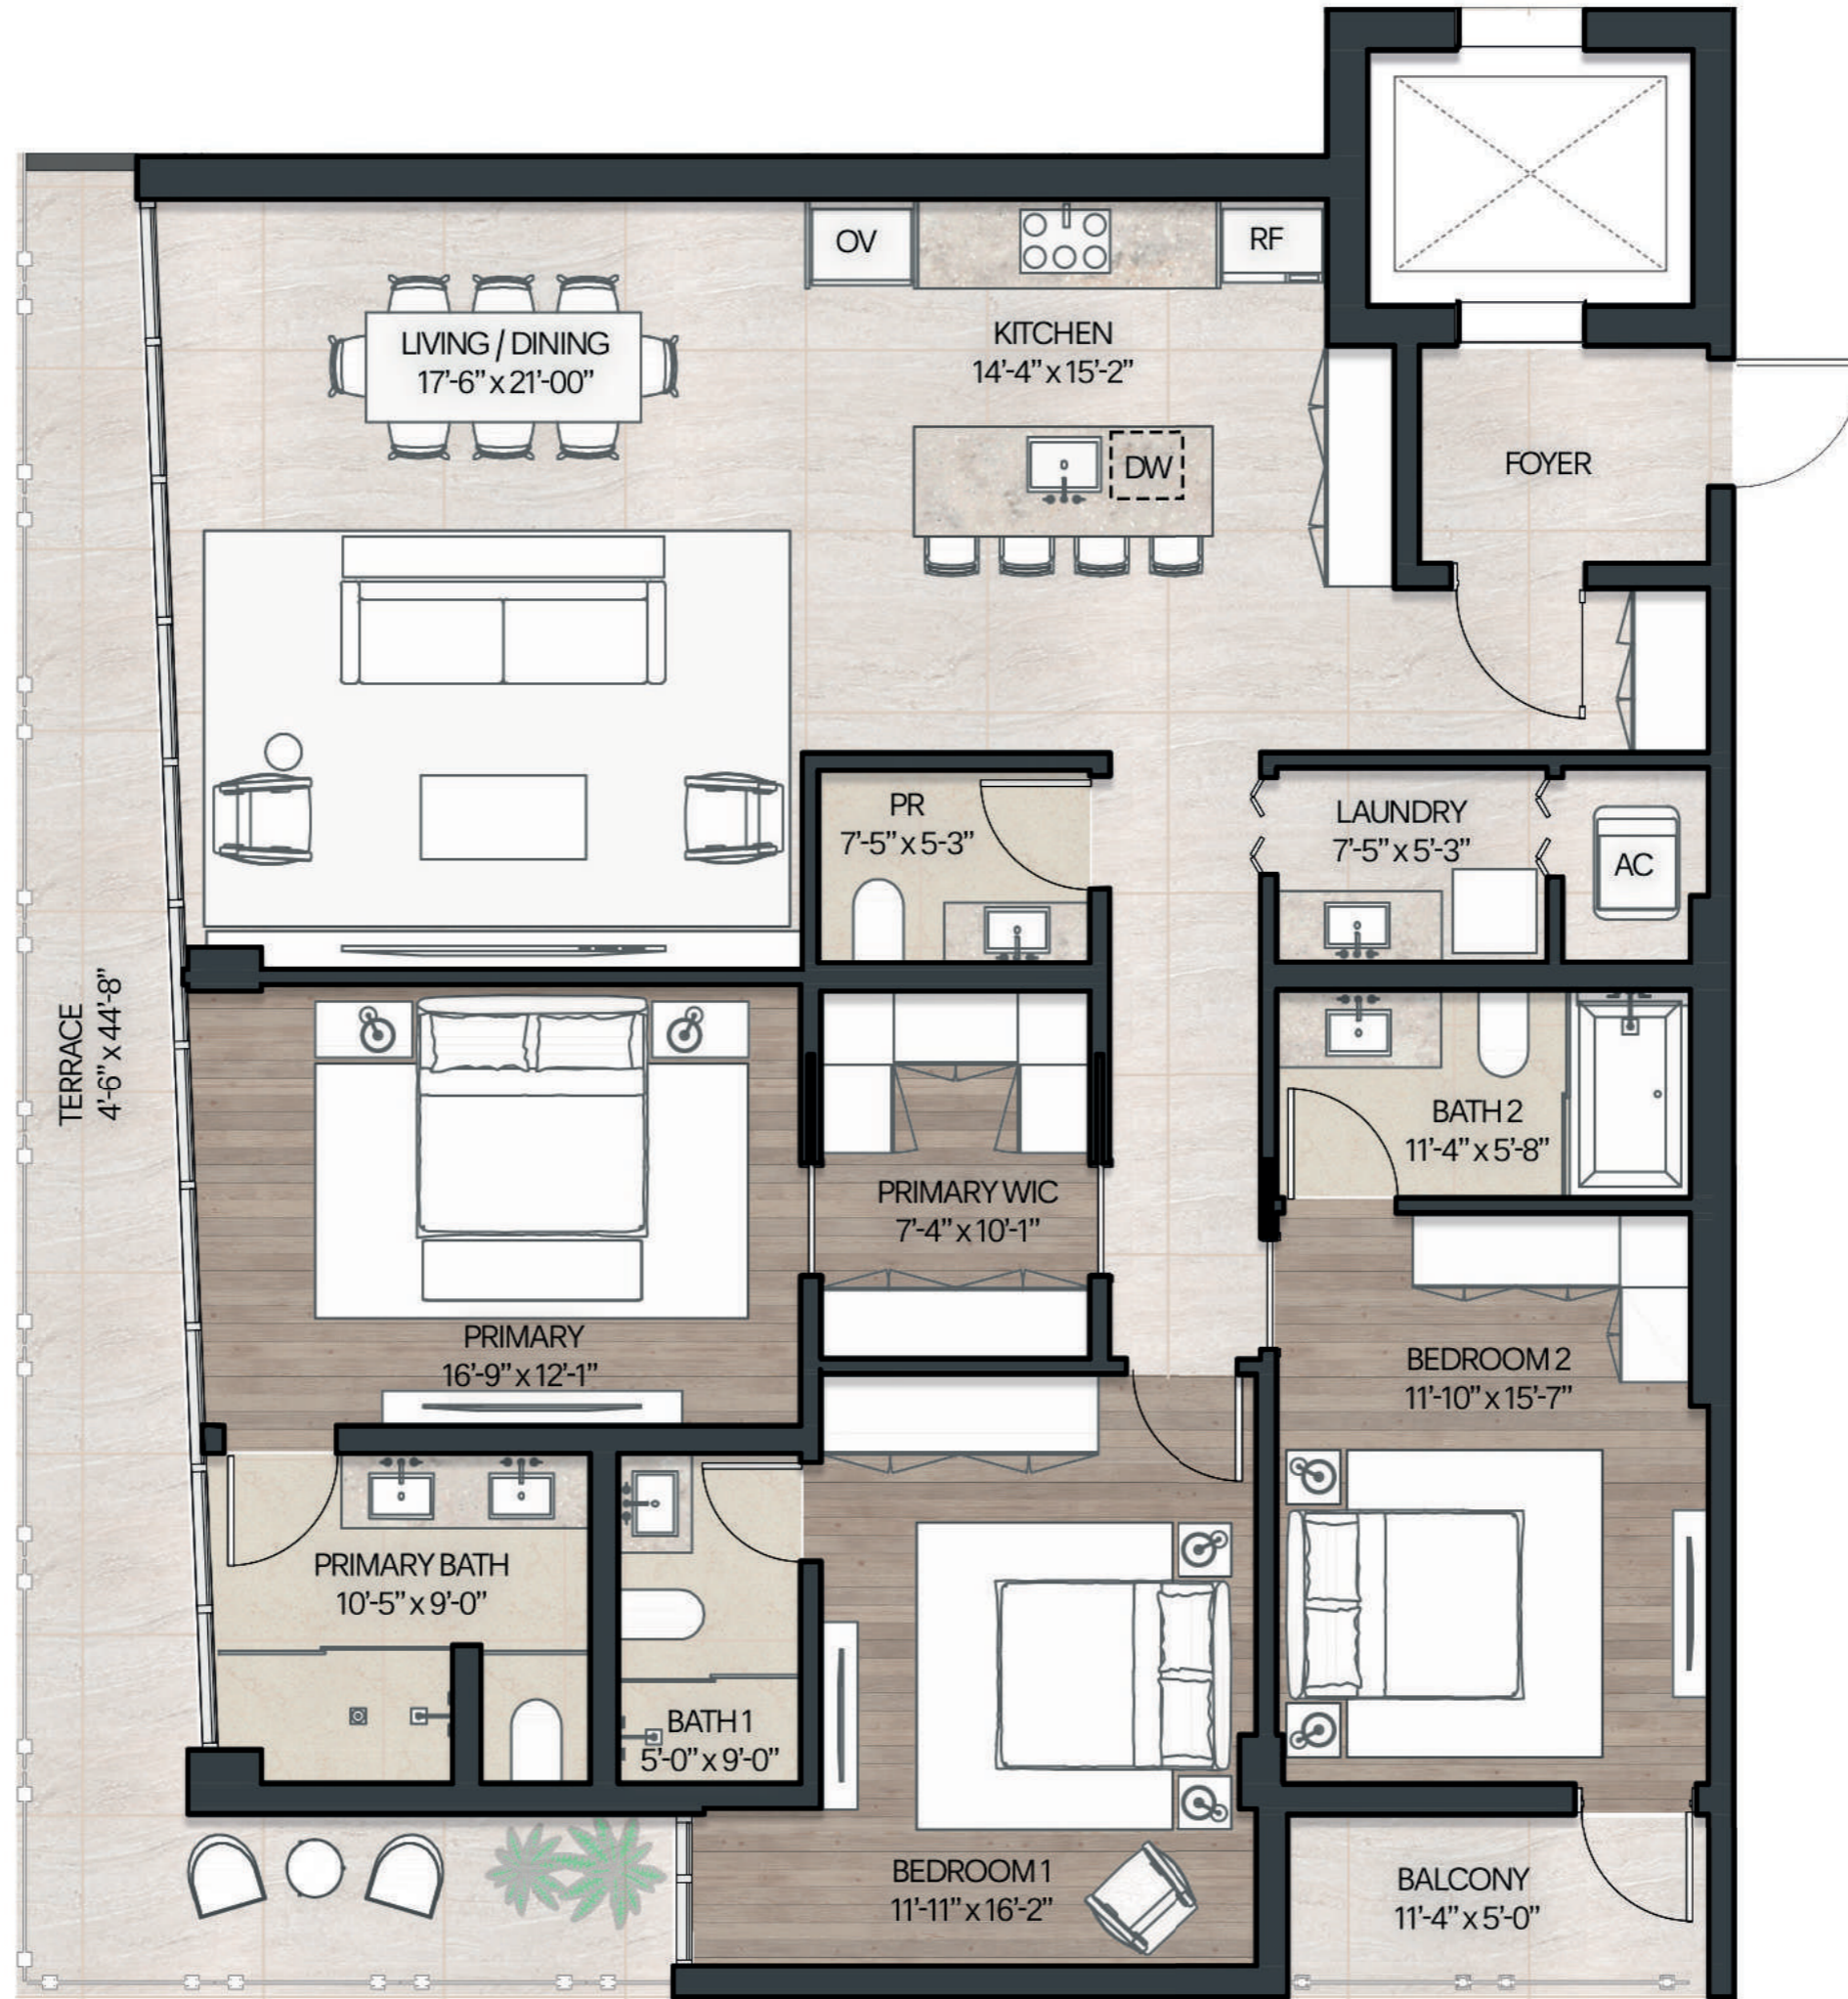

Residence 2A Level 2

3 Bedrooms
3 Bathrooms
Powder Room

Indoor Area: 1,946 ft² / 181 m²
Outdoor Area: 325 ft² / 30 m²
Total Area: 2,271 ft² / 211 m²

3127 SW 27th Avenue

3127 SW 27th Avenue

CANOPY & BAY VIEWS

3 Bedrooms
3 Bathrooms
Powder Room

Indoor Area: 1,940 ft² / 180 m²
Outdoor Area: 331 ft² / 31 m²
Total Area: 2,271 ft² / 211 m²

3127 SW 27th Avenue

3127 SW 27th Avenue

CANOPY & BAY VIEWS

Residence 4B Level 4

3 Bedrooms
3 Bathrooms
Powder Room

Indoor Area: 1,926 ft² / 179 m²
Outdoor Area: 307 ft² / 29 m²
Total Area: 2,233 ft² / 208 m²

CANOPY & BAY VIEWS

3127 SW 27th Avenue

CANOPY & BAY VIEWS

Residence 4C Level 4

3 Bedrooms
3 Bathrooms
Powder Room

Indoor Area: 1,944 ft² / 181 m²
Outdoor Area: 332 ft² / 31 m²
Total Area: 2,276 ft² / 212 m²

3127 SW 27th Avenue

3127 SW 27th Avenue

CANOPY & BAY VIEWS

Residence 4D Level 4