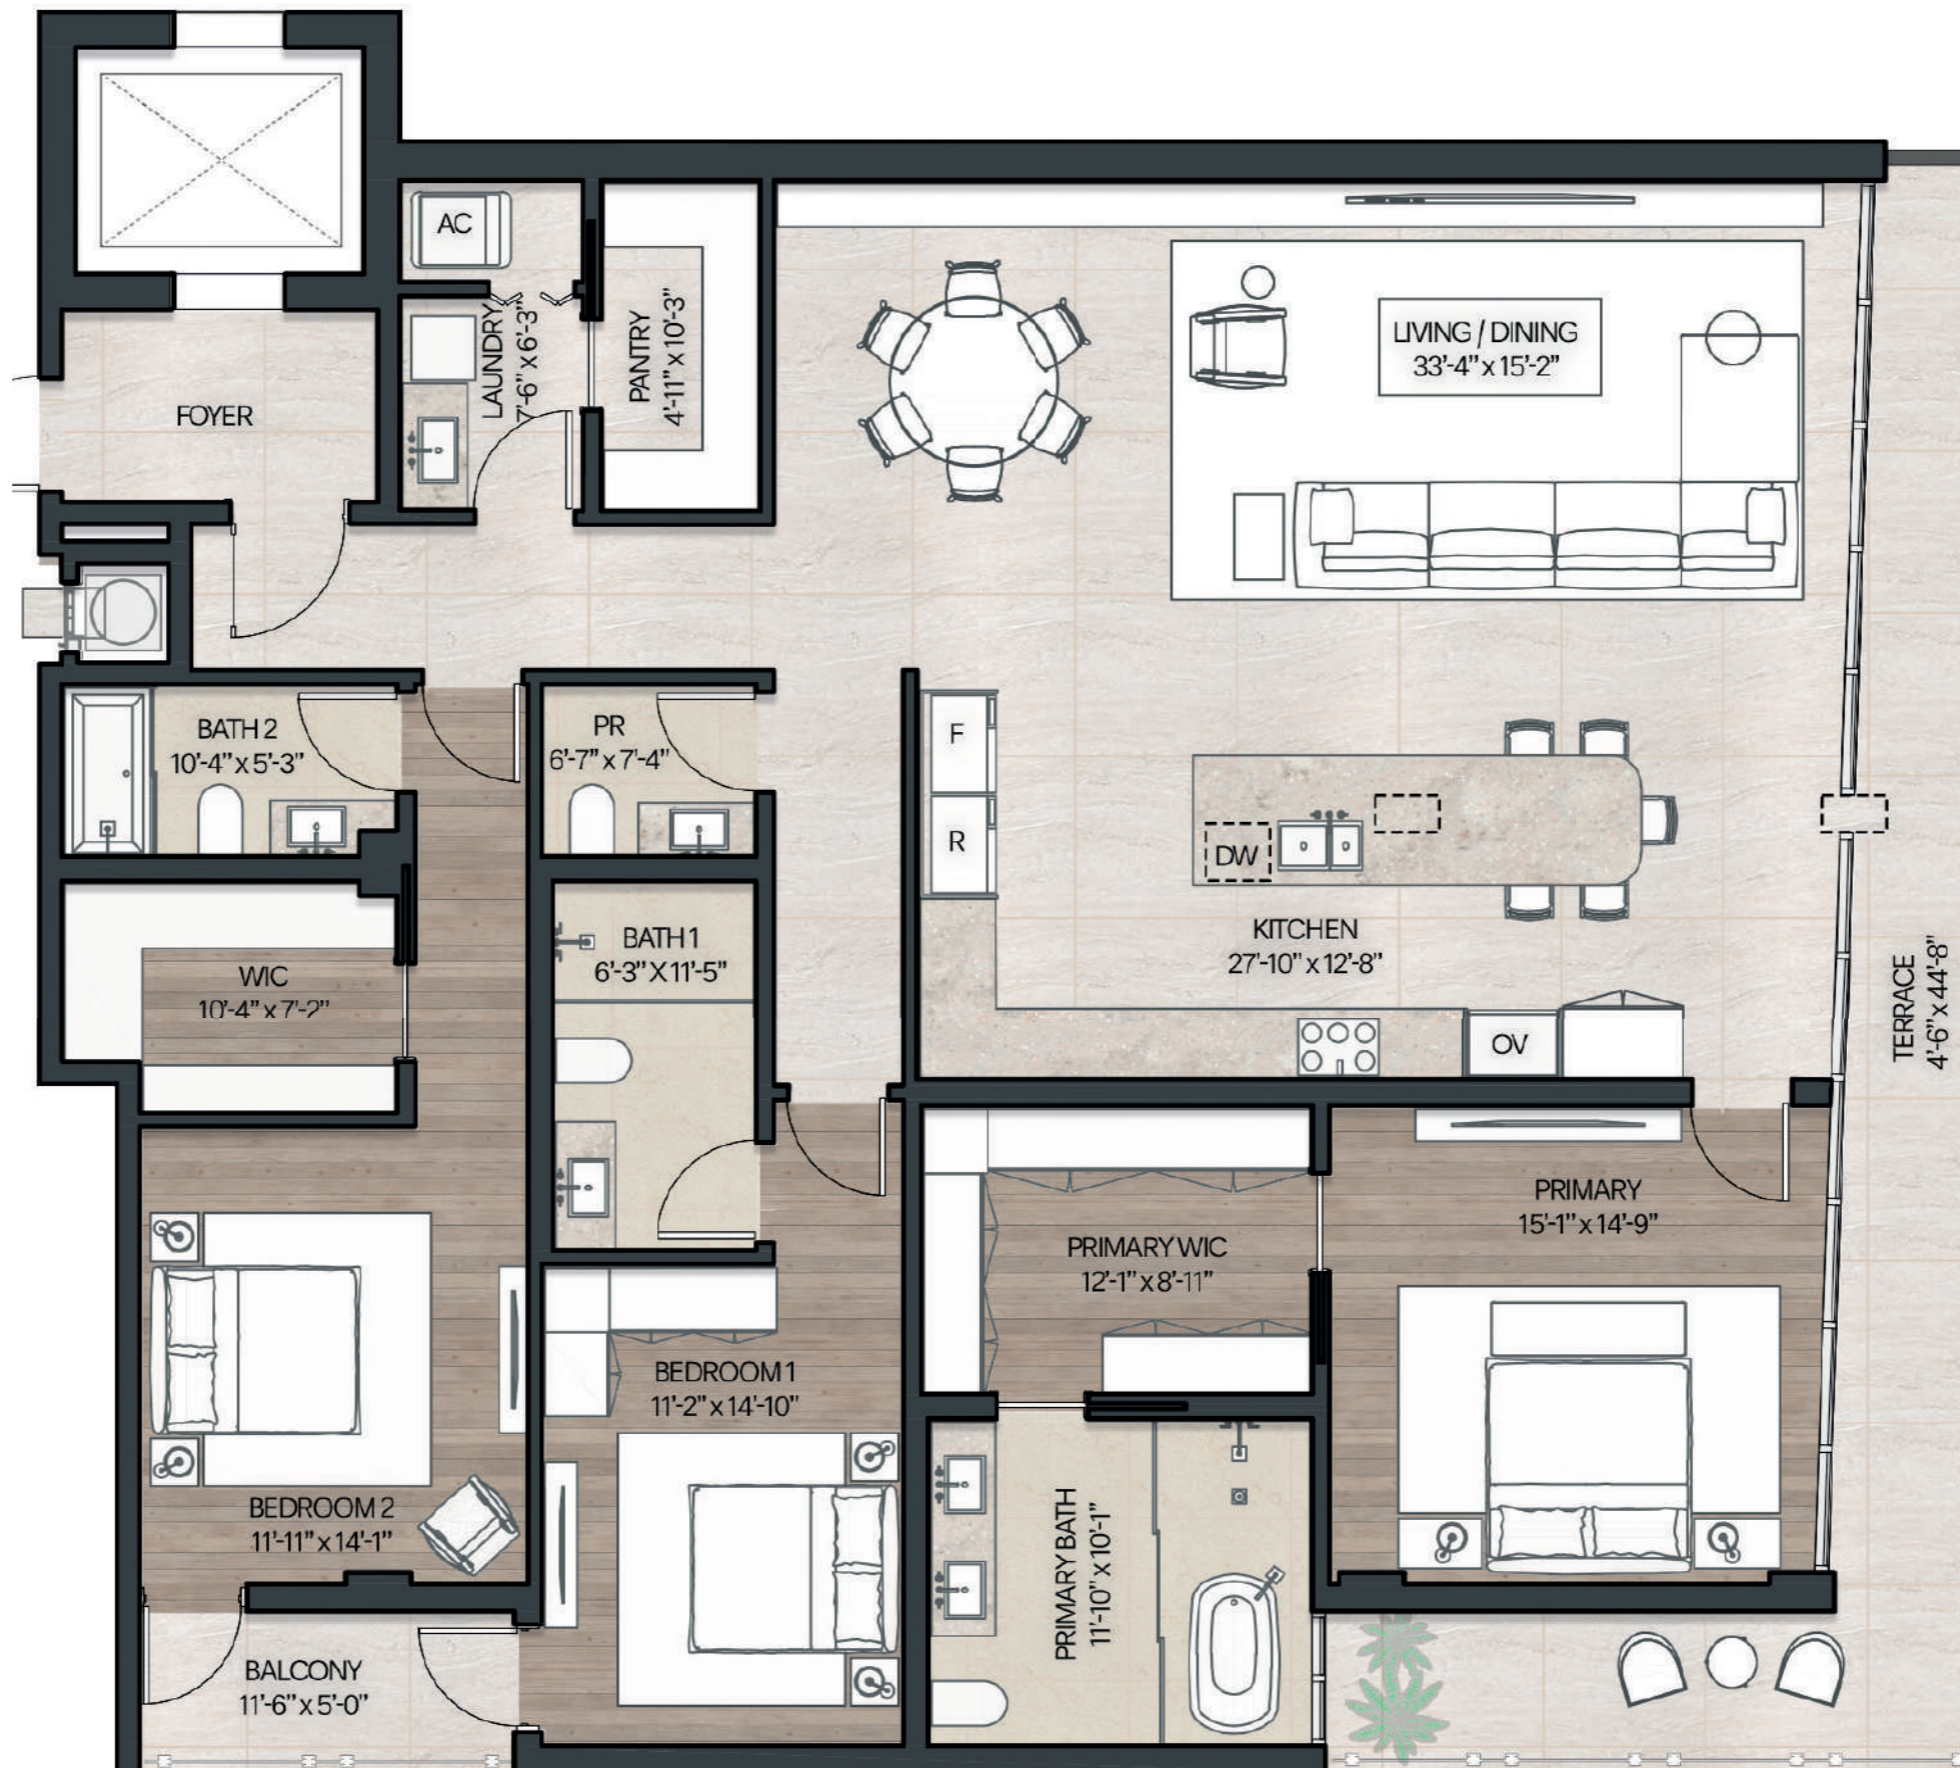

Residence 2A Level 2

3 Bedrooms
3 Bathrooms
Powder Room

Indoor Area: 1,946 ft² / 181 m²
Outdoor Area: 325 ft² / 30 m²
Total Area: 2,271 ft² / 211 m²

3127 SW 27th Avenue

3127 SW 27th Avenue

CANOPY & BAY VIEWS

Residence 2B Level 2

3 Bedrooms
3 Bathrooms
Powder Room

Indoor Area: 2,548 ft² / 237 m²
Outdoor Area: 319 ft² / 30 m²
Total Area: 2,867 ft² / 267 m²

CANOPY & BAY VIEWS

3127 SW 27th Avenue

CANOPY & BAY VIEWS

Residence 2D Level 2

3 Bedrooms
3 Bathrooms
Powder Room

Indoor Area: 2,544 ft² / 236 m²
Outdoor Area: 325 ft² / 30 m²
Total Area: 2,869 ft² / 266 m²

CANOPY & BAY VIEWS

3127 SW 27th Avenue

CANOPY & BAY VIEWS

Residence 3A Level 3

3 Bedrooms
3 Bathrooms
Powder Room

Indoor Area: 1,940 ft² / 180 m²
Outdoor Area: 331 ft² / 31 m²
Total Area: 2,271 ft² / 211 m²

3127 SW 27th Avenue

3127 SW 27th Avenue

CANOPY & BAY VIEWS