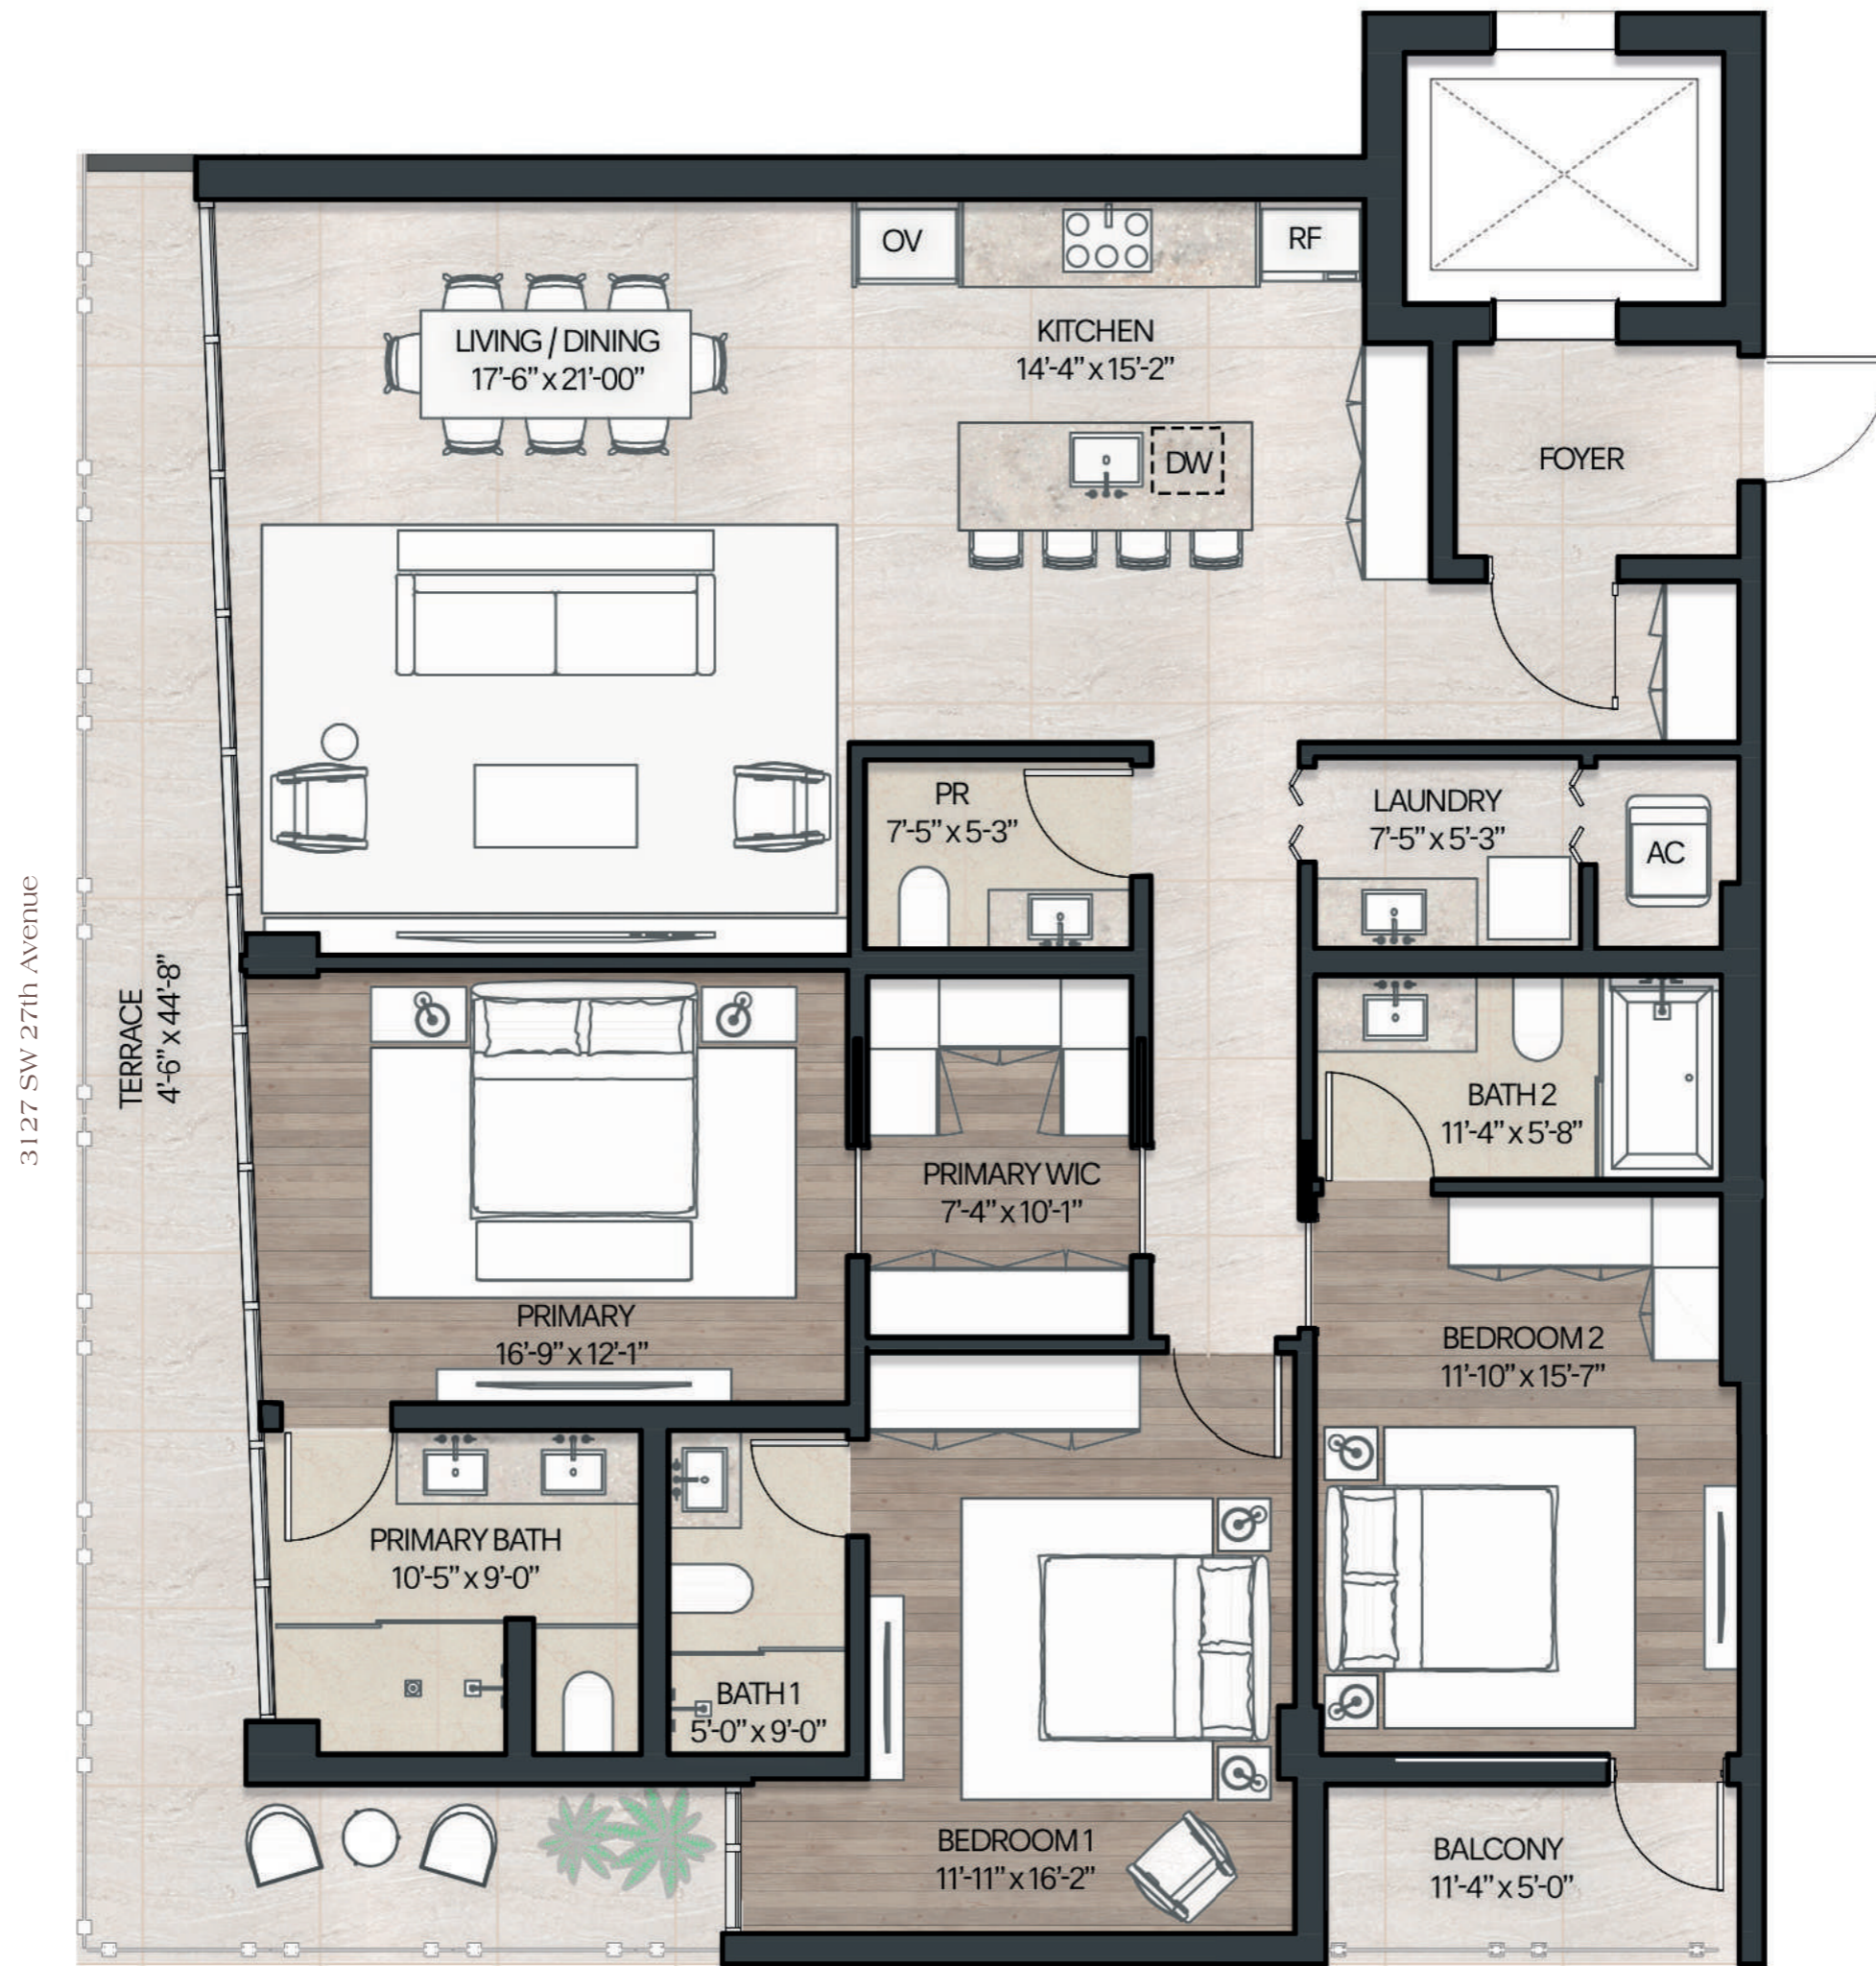

Residence 2A Level 2

3 Bedrooms
3 Bathrooms
Powder Room

Indoor Area: 1,946 ft² / 181 m²
Outdoor Area: 325 ft² / 30 m²
Total Area: 2,271 ft² / 211 m²

3127 SW 27th Avenue

3127 SW 27th Avenue

CANOPY & BAY VIEWS

Residence 2D Level 2

3 Bedrooms
3 Bathrooms
Powder Room

Indoor Area: 2,544 ft² / 236 m²
Outdoor Area: 325 ft² / 30 m²
Total Area: 2,869 ft² / 266 m²

CANOPY & BAY VIEWS

3127 SW 27th Avenue

CANOPY & BAY VIEWS

Residence 3A Level 3

3 Bedrooms
3 Bathrooms
Powder Room

Indoor Area: 1,940 ft² / 180 m²
Outdoor Area: 331 ft² / 31 m²
Total Area: 2,271 ft² / 211 m²

3127 SW 27th Avenue

3127 SW 27th Avenue

CANOPY & BAY VIEWS

Residence 3C Level 3

3 Bedrooms
3 Bathrooms
Powder Room

Indoor Area: 1,944 ft² / 181 m²
Outdoor Area: 332 ft² / 31 m²
Total Area: 2,276 ft² / 212 m²

3127 SW 27th Avenue

CANOPY & BAY VIEWS

Residence 4A Level 4